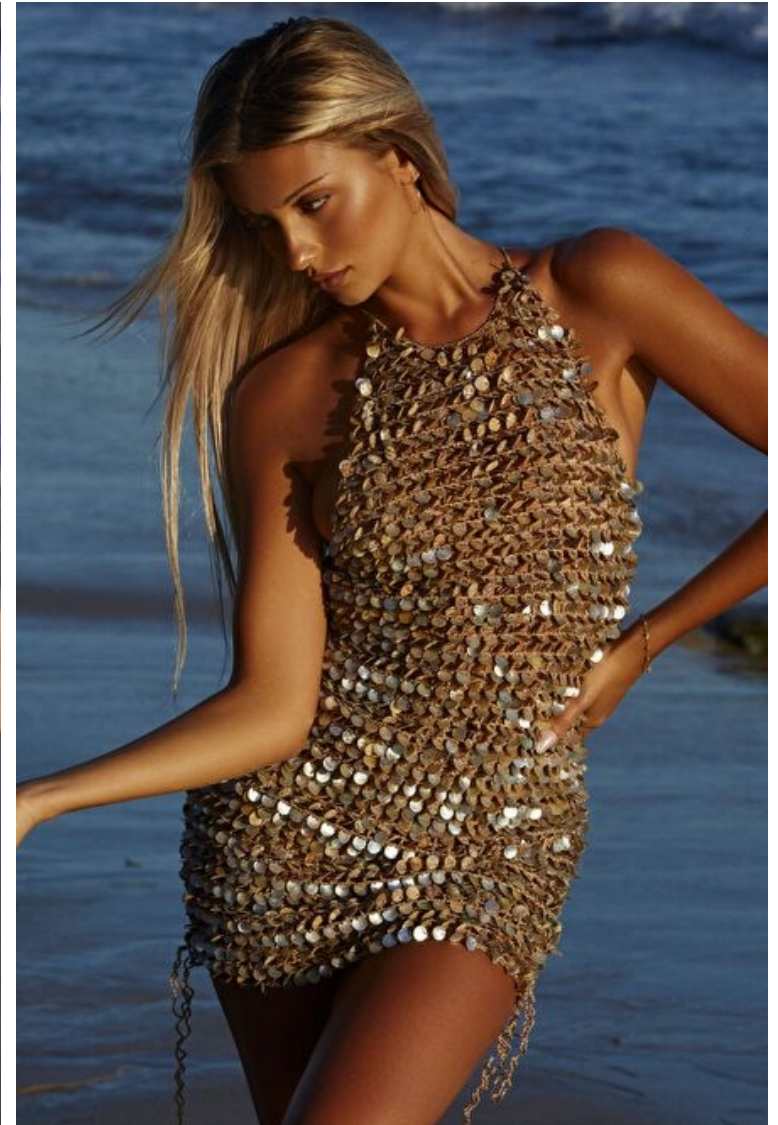

Select

MODEL MANAGEMENT

8255 Beverly Blvd suite 217, Los Angeles, 90048, California, United States

Phone: (213) 454-0991 Email: info.losangeles@selectmodel.com Website: <https://selectmodel.com/>

Alexis Frasca

Height 168cm / 5' 6.0"

Size EU/US 32 / 2

Bust 81cm / 32"

Waist 64cm / 25"

Hips 86cm / 34"

Shoes EU/US/UK 37.5 / 7 / 4

Eyes Hazel

Hair Dark blond

Cup C