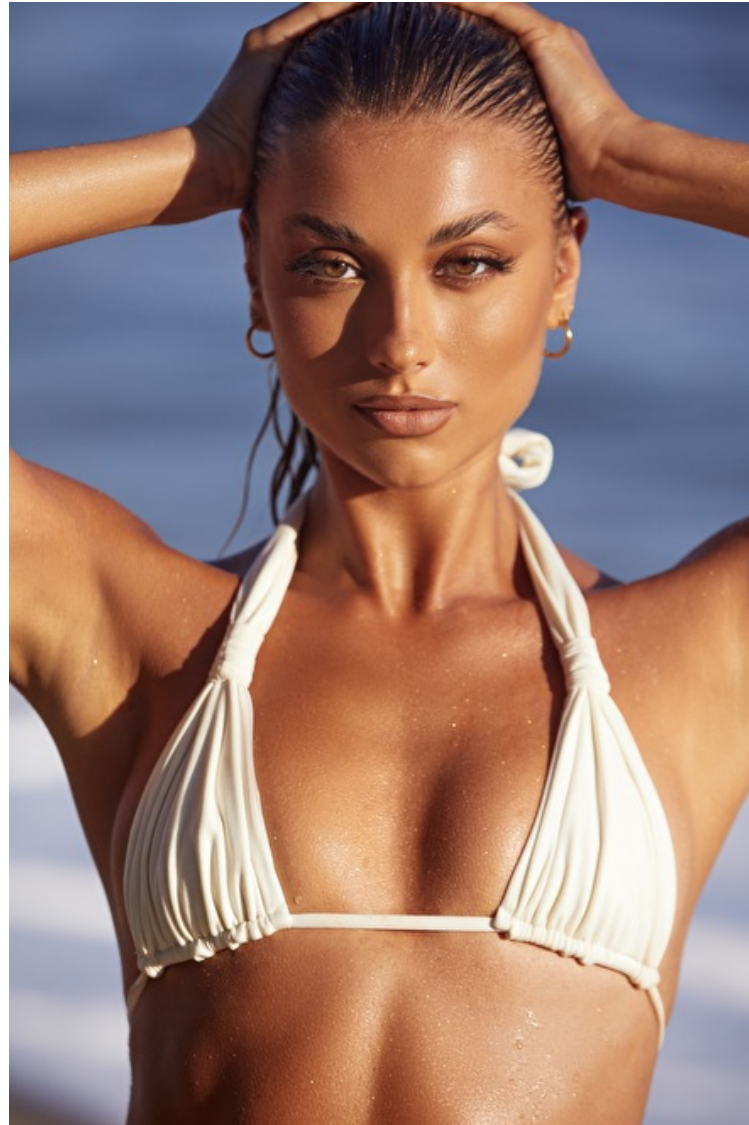

Select

MODEL MANAGEMENT

7250 Melrose Ave Suite 4, Los Angeles, 90046, California, United States

Phone: (213) 454-0991 Email: info.losangeles@selectmodel.com Website: <https://selectmodel.com/>

Alexis Frasca

Height 168cm / 5' 6.0"

Size EU/US 32 / 2

Bust 81cm / 32"

Waist 64cm / 25"

Hips 86cm / 34"

Shoes EU/US/UK 37.5 / 7 / 4

Eyes Hazel

Hair Dark blond

Cup C