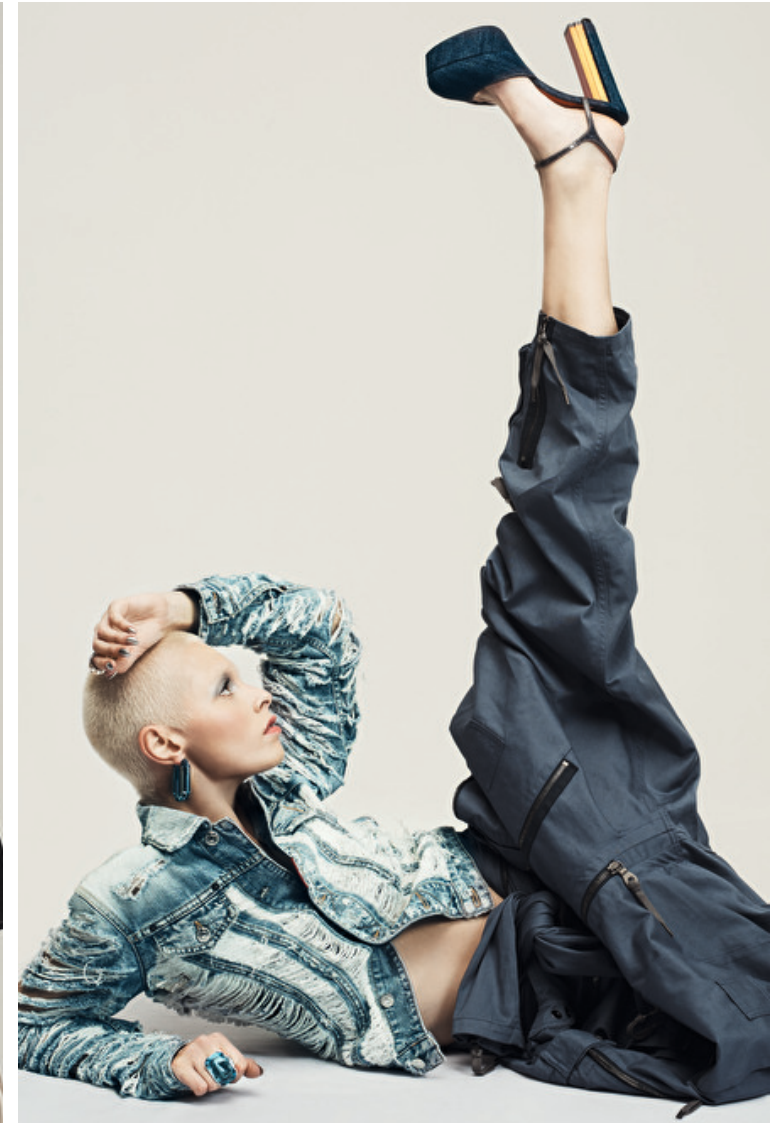

Select

MODEL MANAGEMENT

7250 Melrose Ave Suite 4, Los Angeles, 90046, California, United States

Phone: (213) 454-0991 Email: info.losangeles@selectmodel.com Website: <https://selectmodel.com/>

RILEY

Height 175cm / 5' 9.0"

Size EU/US 36 / 6

Bust 79cm / 31"

Waist 62cm / 24.5"

Hips 86cm / 34"

Shoes EU/US/UK 39 / 8 / 6

Eyes Green

Hair Blond

Cup A