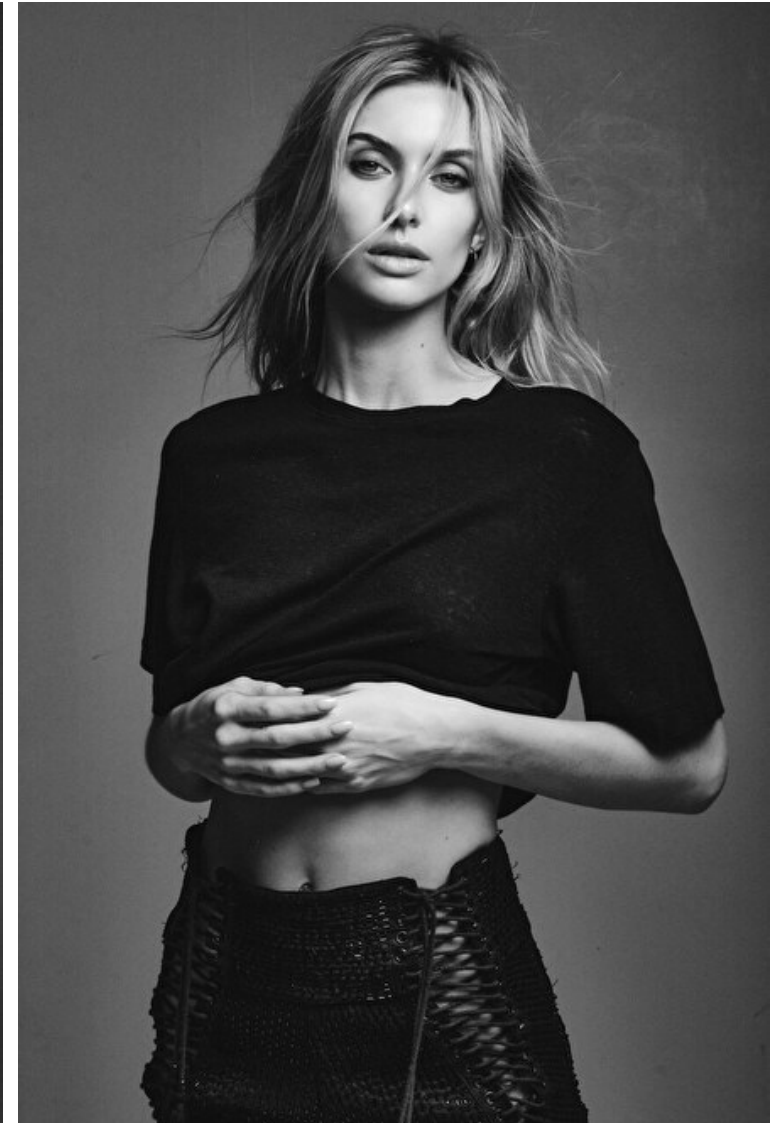

Select

MODEL MANAGEMENT

7250 Melrose Ave Suite 4, Los Angeles, 90046, California, United States

Phone: (213) 454-0991 Email: info.losangeles@selectmodel.com Website: <https://selectmodel.com/>

Ally Mason

Height 178cm / 5' 10.0"

Bust 86cm / 34"

Waist 61cm / 24"

Hips 86cm / 34"

Shoes EU/US/UK 40 / 9 / 7

Eyes Green

Hair Blond

Cup B

Location New York