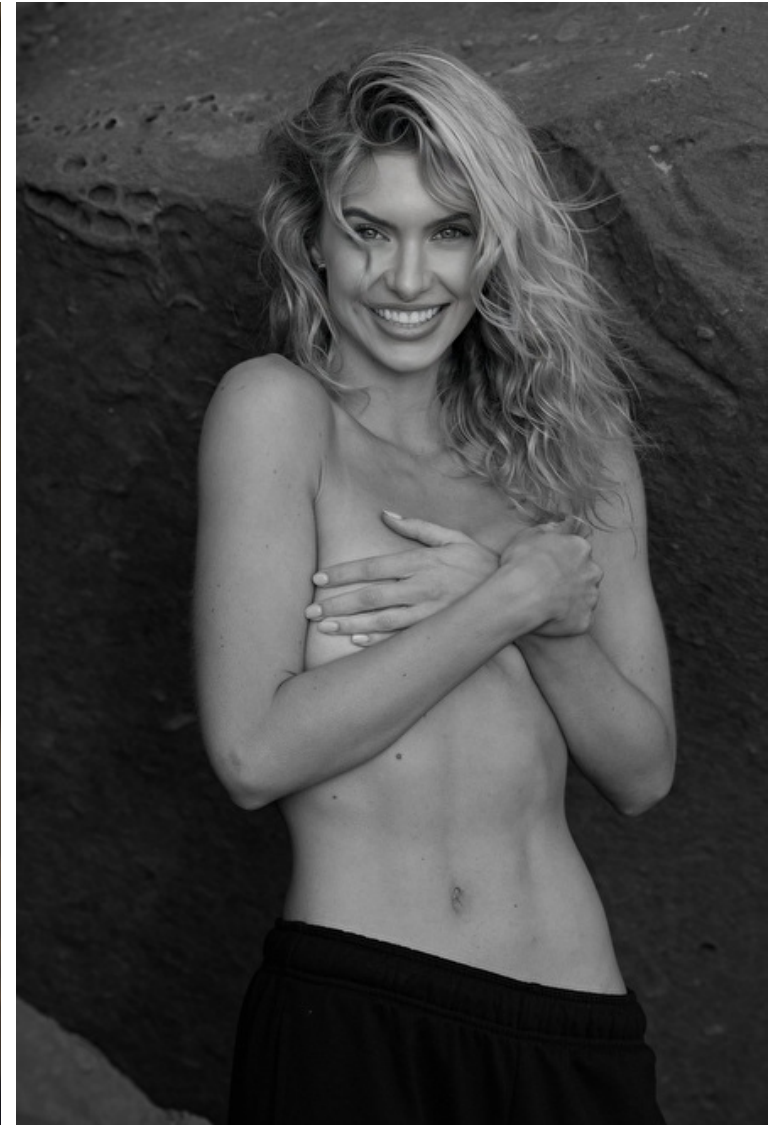

Select

MODEL MANAGEMENT

7250 Melrose Ave Suite 4, Los Angeles, 90046, California, United States

Phone: (213) 454-0991 Email: info.losangeles@selectmodel.com Website: <https://selectmodel.com/>

Ally Mason

Height 178cm / 5' 10.0"

Bust 86cm / 34"

Waist 61cm / 24"

Hips 86cm / 34"

Shoes EU/US/UK 40 / 9 / 7

Eyes Green

Hair Blond

Cup B

Location New York