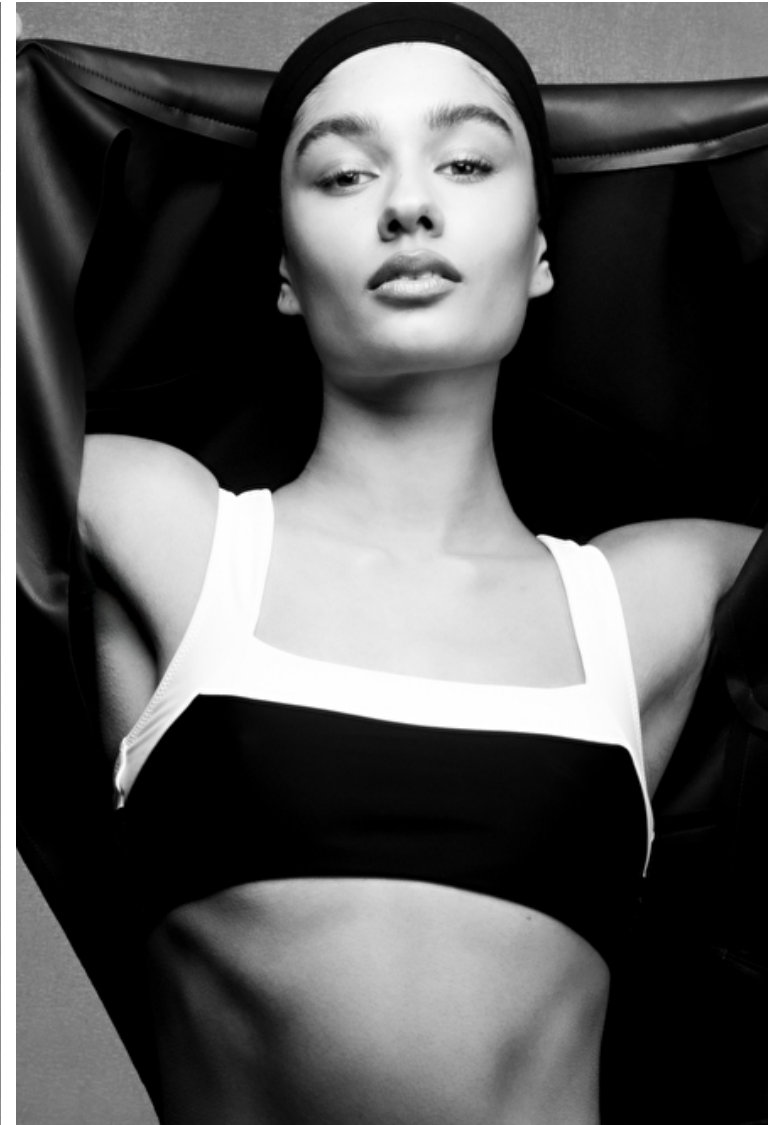

## Amrita Palahey

Height 175cm / 5' 9.0"

Bust 86cm / 34"

Waist 61cm / 24"

Hips 93cm / 36.5"

Shoes EU/US/UK 40 / 9 / 7

Eyes Brown

Hair Dark brown