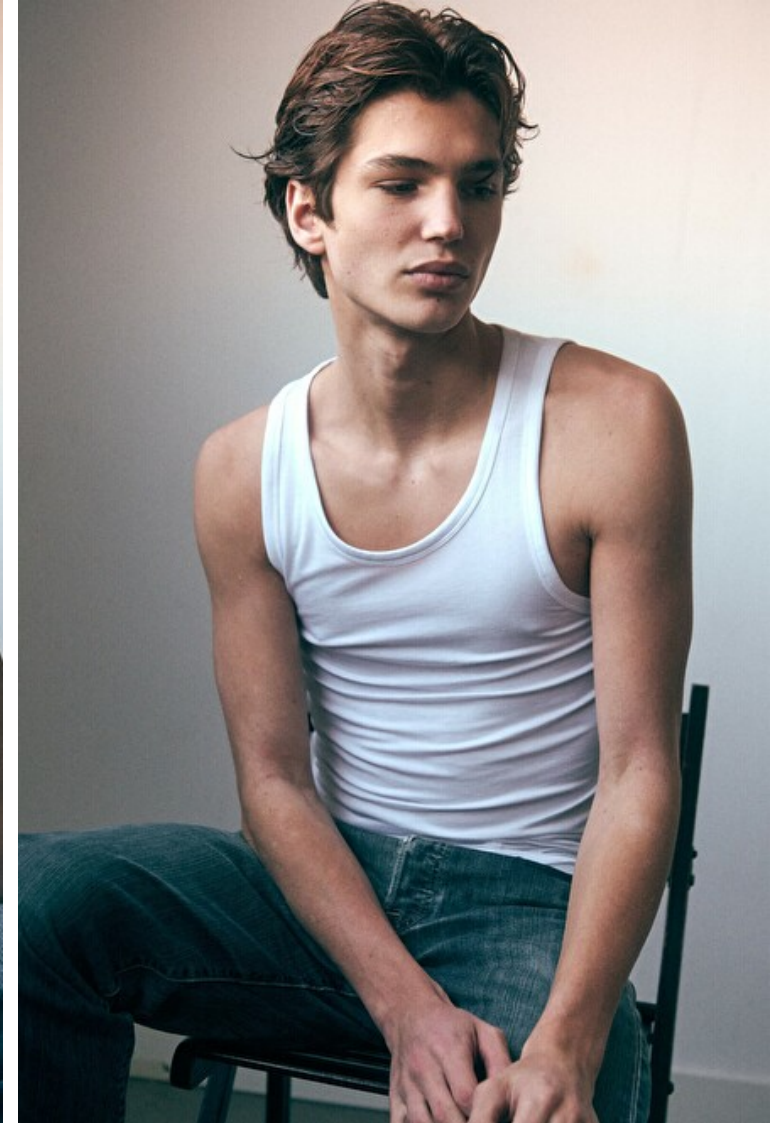

Andres Barayo

Height 186cm / 6' 1.0"

Chest 92cm / 36"

Waist 75cm / 29.5"

Hips 93cm / 36.5"

Shoes EU/US/UK 43 / 10.5 / 9

Eyes Brown

Hair Brown

Height 186cm / 6' 1.0"

Chest 92cm / 36"

Waist 75cm / 29.5"

Hips 93cm / 36.5"

Shoes EU/US/UK 43 / 10.5 / 9

Eyes Brown

Hair Brown

Select