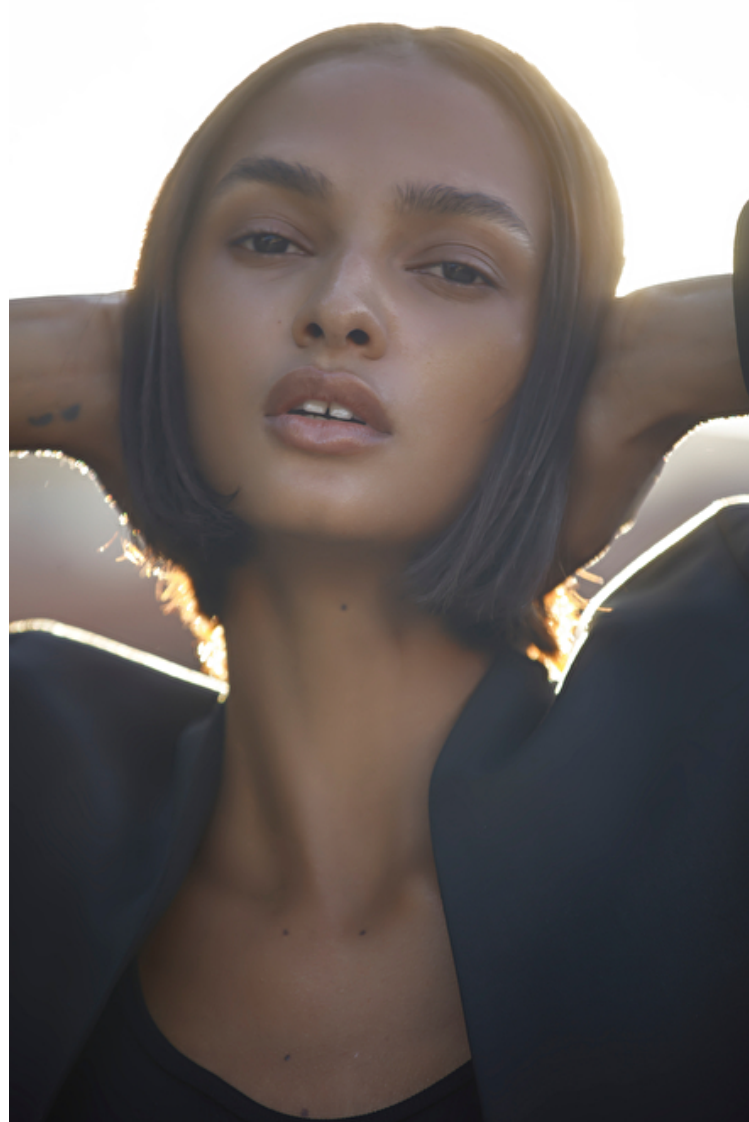

Height 178cm / 5' 10.0"

Bust 80cm / 31.5"

Hips 89cm / 35"

Waist 62cm / 24.5"

Hair Brown

Eyes Brown

Shoes EU/US/UK 39.5 / 8.5 / 6

Cup B