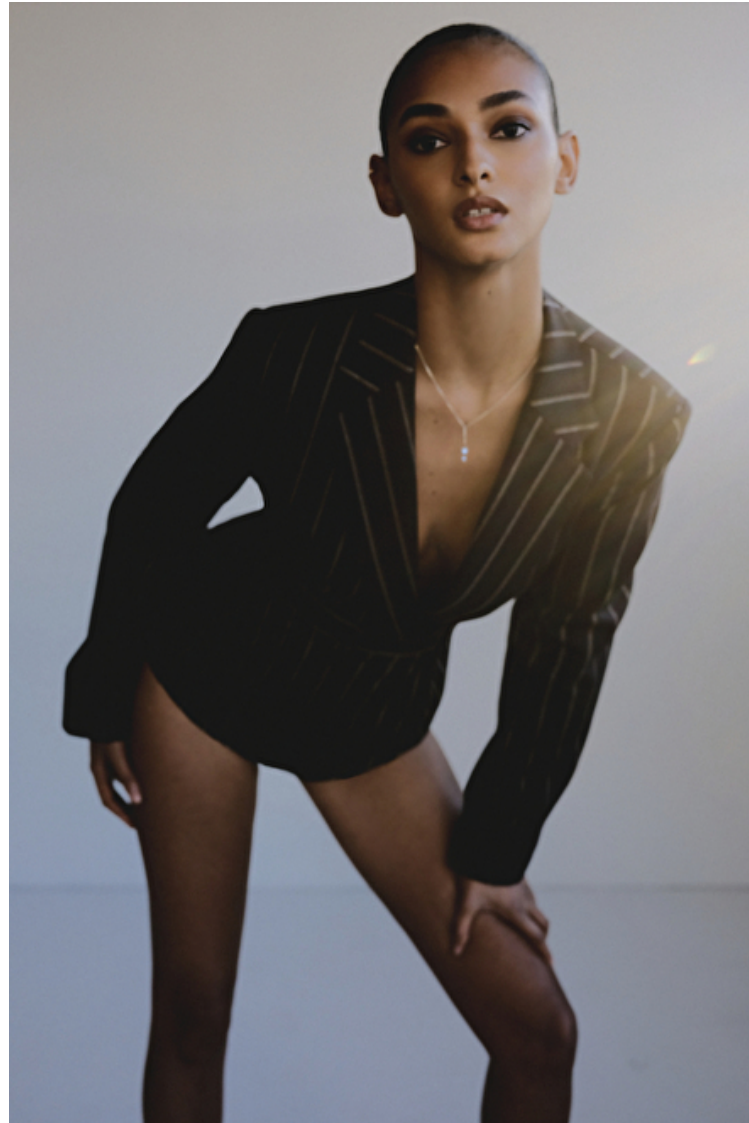

Height 178cm / 5' 10.0"

Bust 80cm / 31.5"

Hips 89cm / 35"

Waist 62cm / 24.5"

Hair Brown

Eyes Brown

Shoes EU/US/UK 39.5 / 8.5 / 6

Cup B