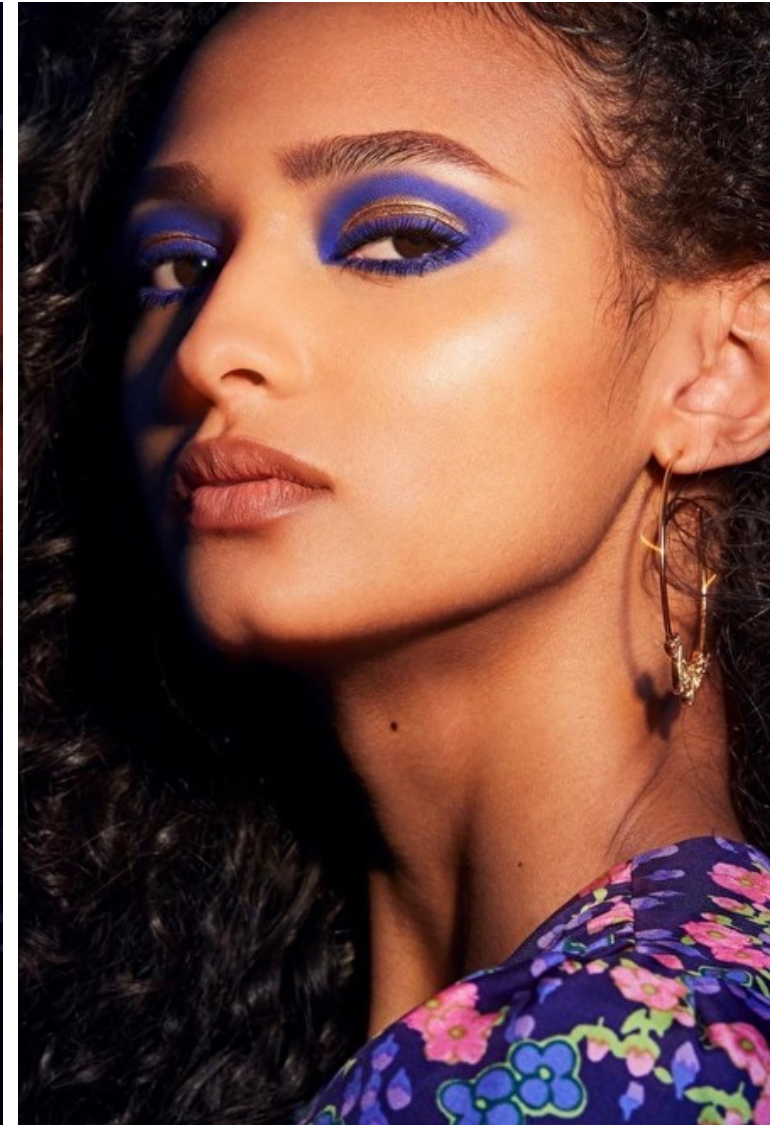

Height 178cm / 5' 10.0"

Bust 80cm / 31.5"

Hips 89cm / 35"

Waist 62cm / 24.5"

Hair Brown

Eyes Brown

Shoes EU/US/UK 39.5 / 8.5 / 6

Cup B