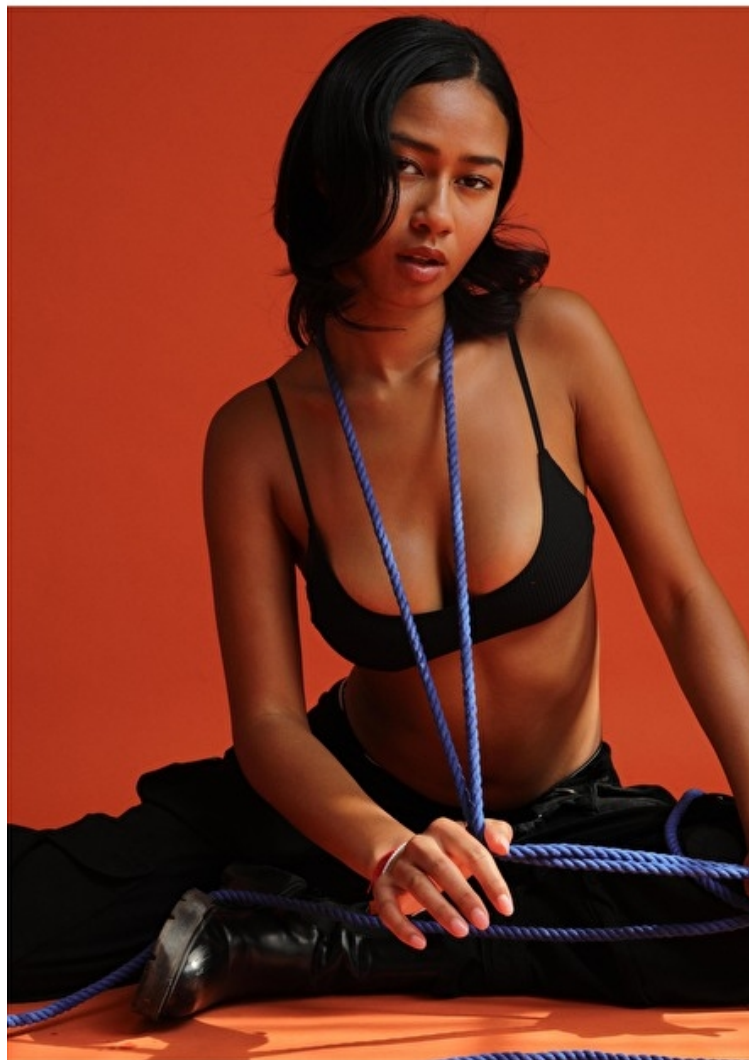

Select

MODEL MANAGEMENT

8255 Beverly Blvd suite 217, Los Angeles, 90048, California, United States

Phone: (213) 454-0991 Email: info.losangeles@selectmodel.com Website: <https://selectmodel.com/>

Aniisa

Height 179cm / 5' 10.5"

Size EU/US 34 / 4

Bust 86cm / 34"

Waist 64cm / 25"

Hips 89cm / 35"

Shoes EU/US/UK 41.5 / 10 / 8

Eyes Dark brown

Hair Brown

Cup B