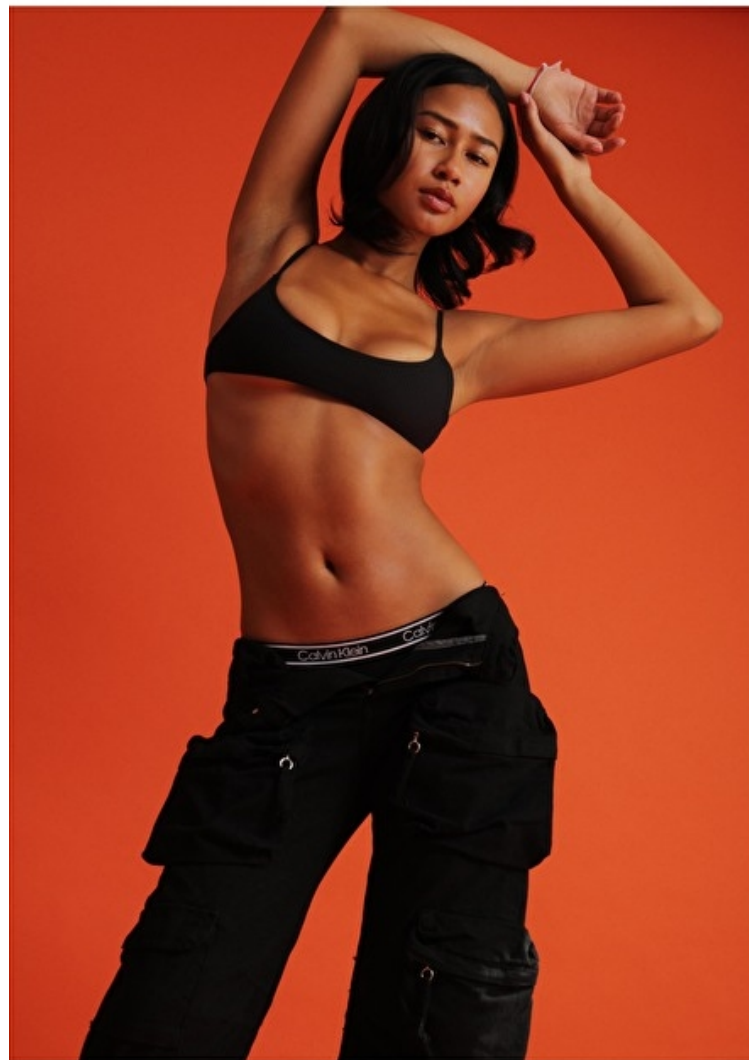

Select

MODEL MANAGEMENT

8255 Beverly Blvd suite 217, Los Angeles, 90048, California, United States

Phone: (213) 454-0991 Email: info.losangeles@selectmodel.com Website: <https://selectmodel.com/>

Aniisa

Height 179cm / 5' 10.5"

Size EU/US 34 / 4

Bust 86cm / 34"

Waist 64cm / 25"

Hips 89cm / 35"

Shoes EU/US/UK 41.5 / 10 / 8

Eyes Dark brown

Hair Brown

Cup B