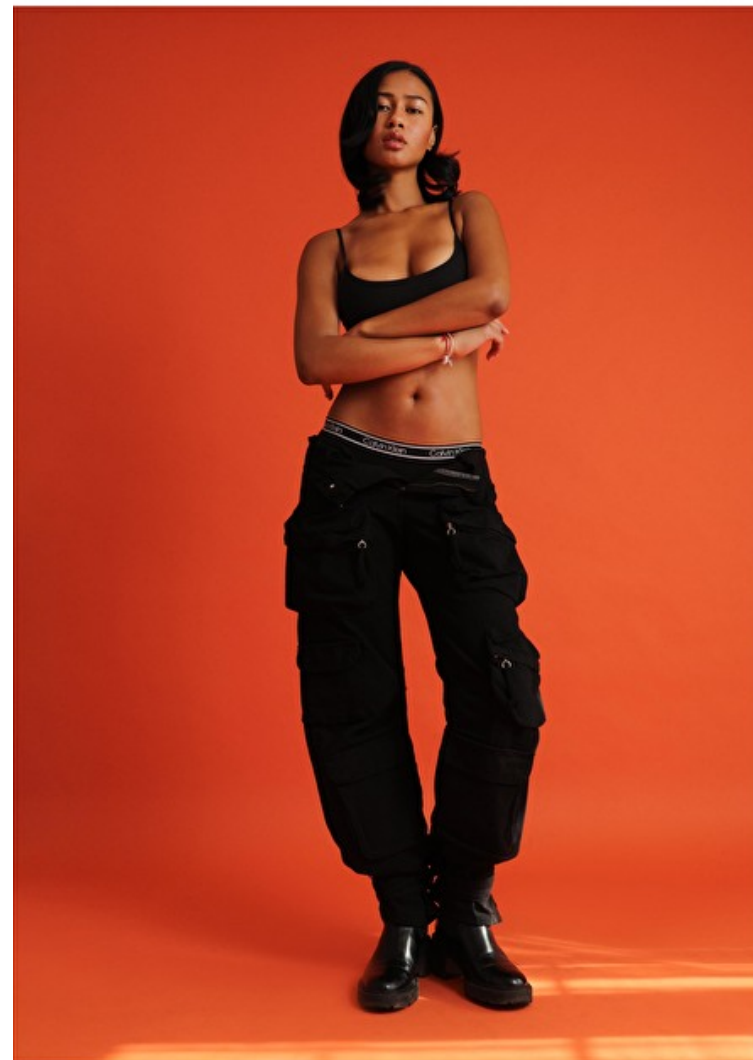

Select

MODEL MANAGEMENT

7250 Melrose Ave Suite 4, Los Angeles, 90046, California, United States
Phone: (213) 454-0991 **Email:** info.losangeles@selectmodel.com **Website:** <https://selectmodel.com/>

Aniisa

Height 179cm / 5' 10.5"

Size EU/US 34 / 4

Bust 86cm / 34"

Waist 64cm / 25"

Hips 94cm / 37"

Shoes EU/US/UK 41.5 / 10 / 8

Eyes Dark brown

Hair Brown

Cup B