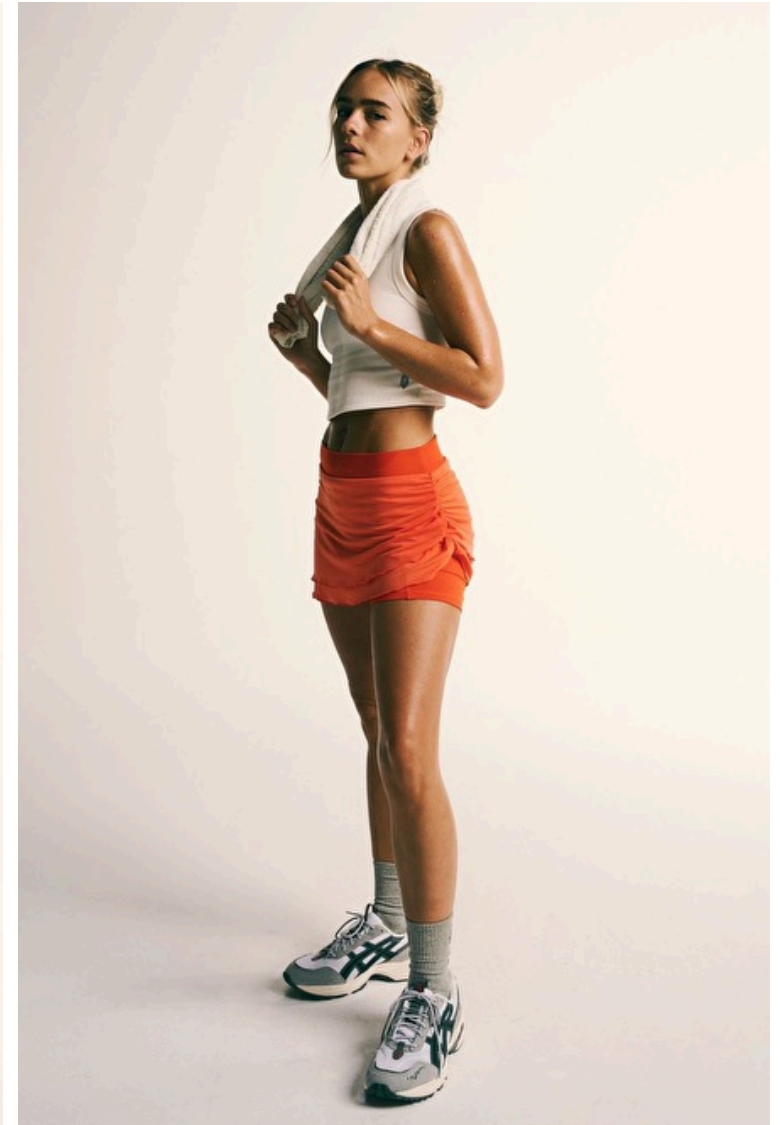

Select

MODEL MANAGEMENT

7250 Melrose Ave Suite 4, Los Angeles, 90046, California, United States

Phone: (213) 454-0991 Email: info.losangeles@selectmodel.com Website: <https://selectmodel.com/>

Anni Haase

Height 165cm / 5' 5.0"

Size EU/US 32 / 2

Bust 82cm / 32.5"

Waist 60cm / 23.5"

Hips 85cm / 33.5"

Shoes EU/US/UK 37.5 / 7 / 4

Eyes Brown

Hair Blond