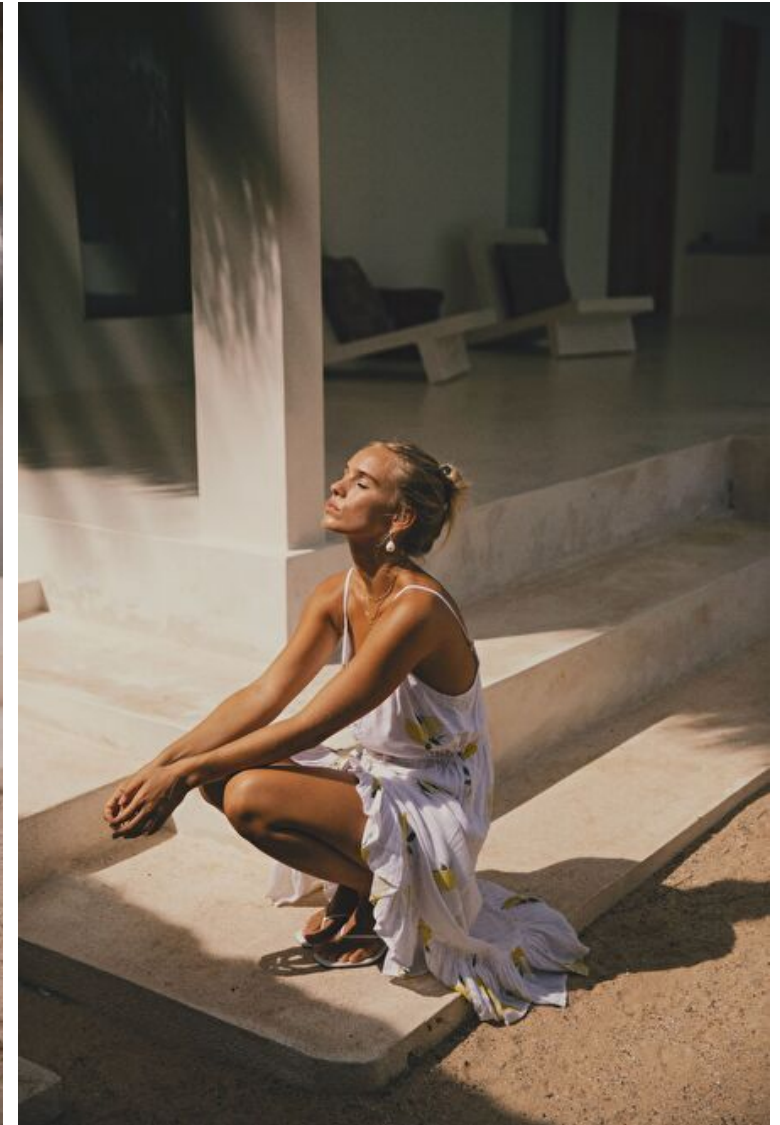

Select

MODEL MANAGEMENT

8255 Beverly Blvd suite 217, Los Angeles, 90048, California, United States

Phone: (213) 454-0991 Email: info.losangeles@selectmodel.com Website: <https://selectmodel.com/>

Anni Haase

Height 165cm / 5' 5.0"

Size EU/US 32 / 2

Bust 82cm / 32.5"

Waist 60cm / 23.5"

Hips 85cm / 33.5"

Shoes EU/US/UK 37.5 / 7 / 4

Eyes Brown

Hair Blond