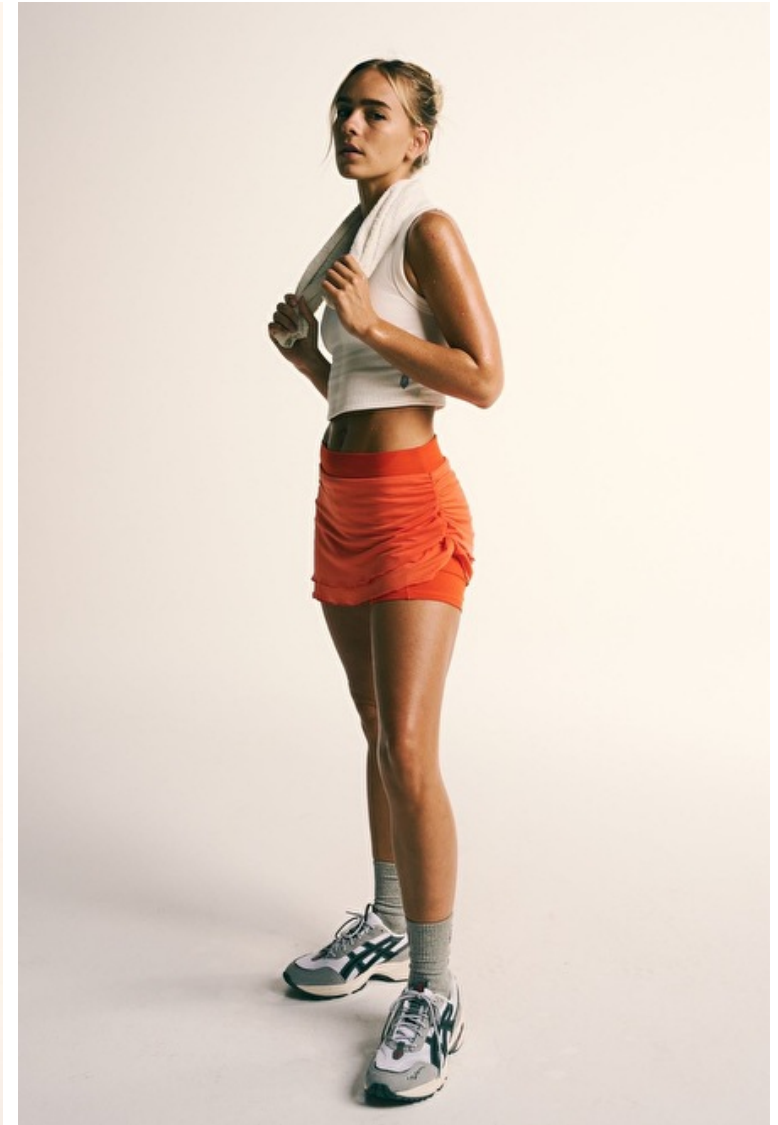

Select

MODEL MANAGEMENT

8255 Beverly Blvd suite 217, Los Angeles, 90048, California, United States

Phone: (213) 454-0991 Email: info.losangeles@selectmodel.com Website: <https://selectmodel.com/>

Anni Haase

Height 165cm / 5' 5.0"

Size EU/US 32 / 2

Bust 82cm / 32.5"

Waist 60cm / 23.5"

Hips 85cm / 33.5"

Shoes EU/US/UK 37.5 / 7 / 4

Eyes Brown

Hair Blond