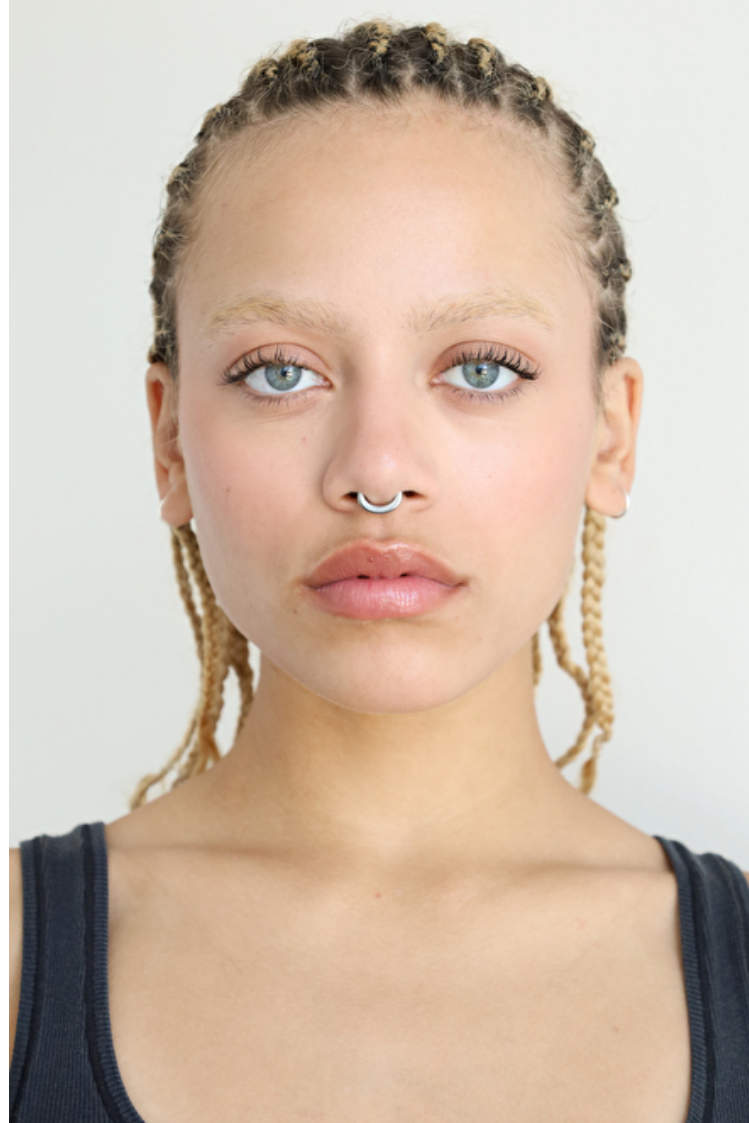

Select

MODEL MANAGEMENT

7250 Melrose Ave Suite 4, Los Angeles, 90046, California, United States

Phone: (213) 454-0991 Email: info.losangeles@selectmodel.com Website: <https://selectmodel.com/>

Aubrie

Height 174cm / 5' 8.5"

Size EU/US 32 / 2

Bust 86cm / 34"

Waist 63cm / 25"

Hips 89cm / 35"

Shoes EU/US/UK 40 / 9 / 7

Eyes Blue green

Hair Blond

Cup B