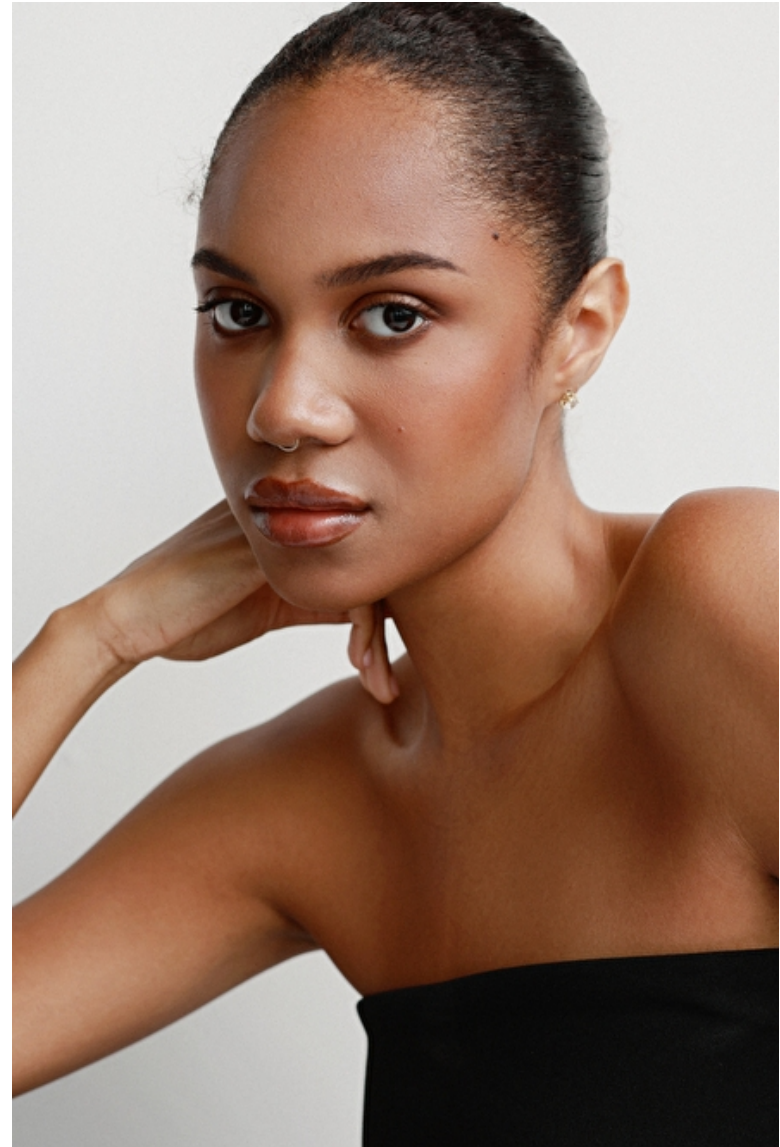

Ava Sailor

Height 178cm / 5' 10.0"

Bust 86cm / 34"

Waist 61cm / 24"

Hips 89cm / 35"

Shoes EU/US/UK 42 / 10.5 / 9

Eyes Brown

Hair Brown

Cup C