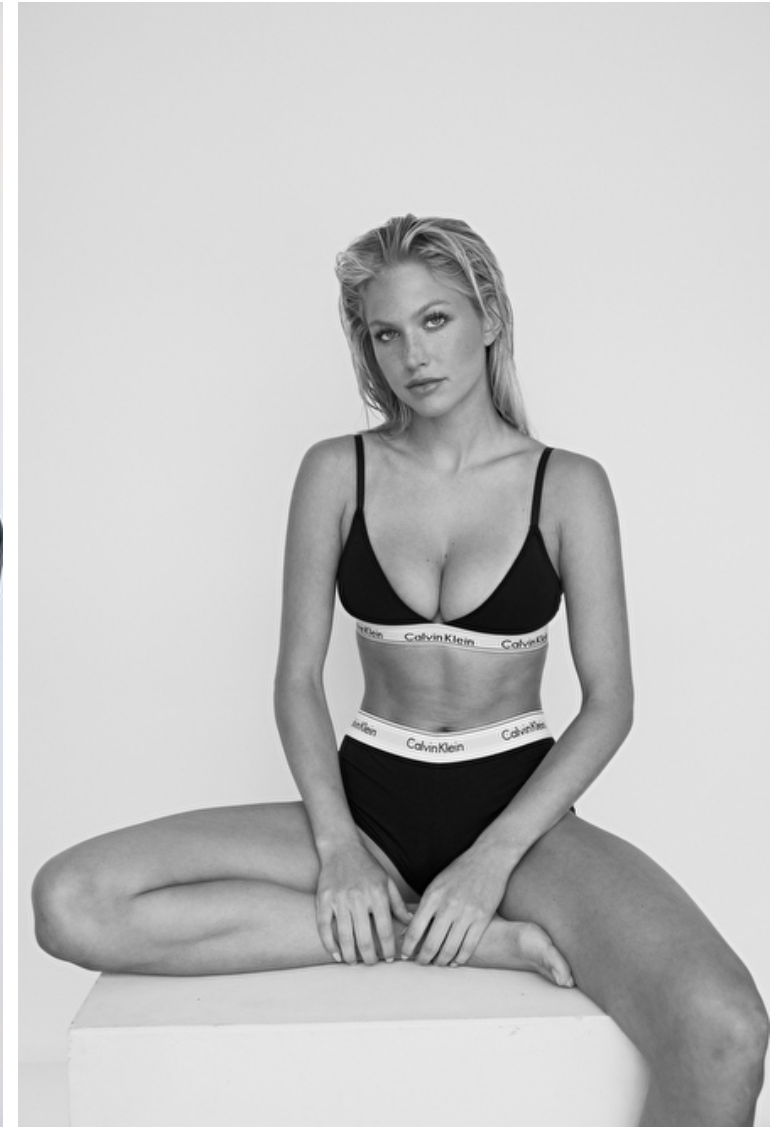

Select

MODEL MANAGEMENT

8255 Beverly Blvd suite 217, Los Angeles, 90048, California, United States

Phone: (213) 454-0991 Email: info.losangeles@selectmodel.com Website: <https://selectmodel.com/>

Ava Swanson

Height 173cm / 5' 8.0"

Size EU/US 32 / 2

Bust 86cm / 34"

Waist 64cm / 25"

Hips 91cm / 36"

Shoes EU/US/UK 39 / 8 / 6

Eyes Blue

Hair Blond

Cup C