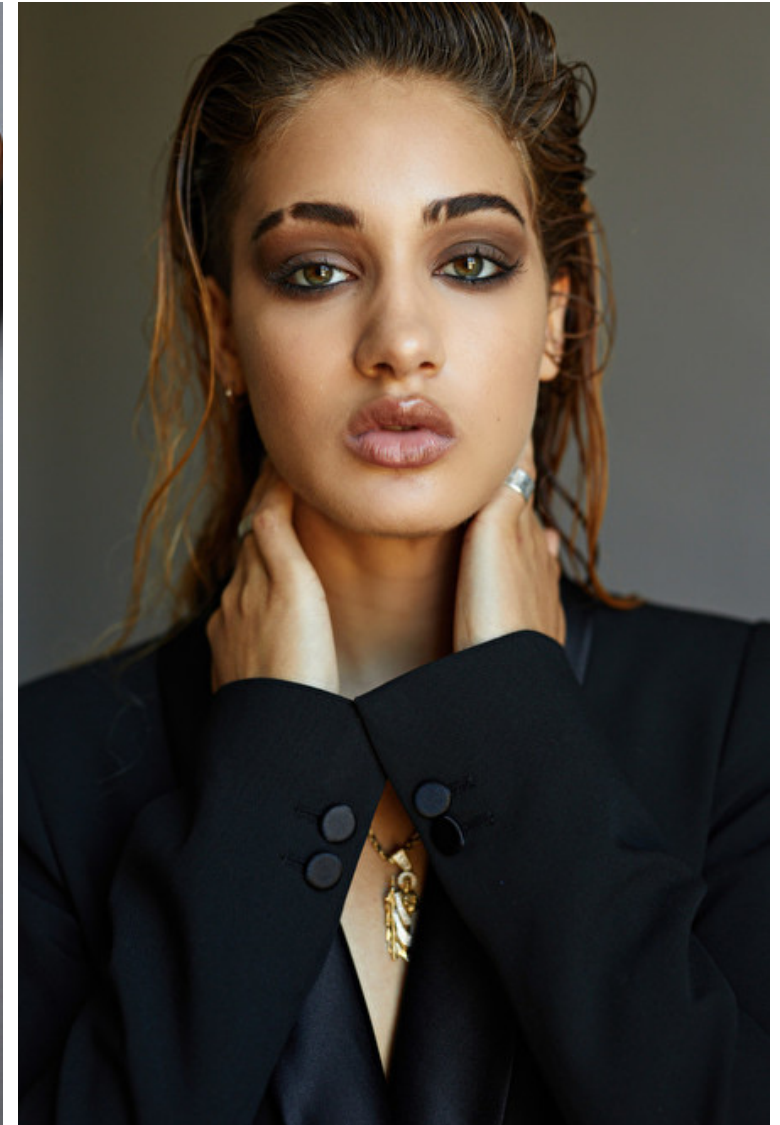

Phone: (213) 454-0991 Email: info.losangeles@selectmodel.com Website: <https://selectmodel.com/>

BEIJA VELEZ

Height 173cm / 5' 8.0"

Size EU/US 36 / 6

Waist 62cm / 24.5"

Hips 88cm / 34.5"

Shoes EU/US/UK 39.5 / 8.5 / 6