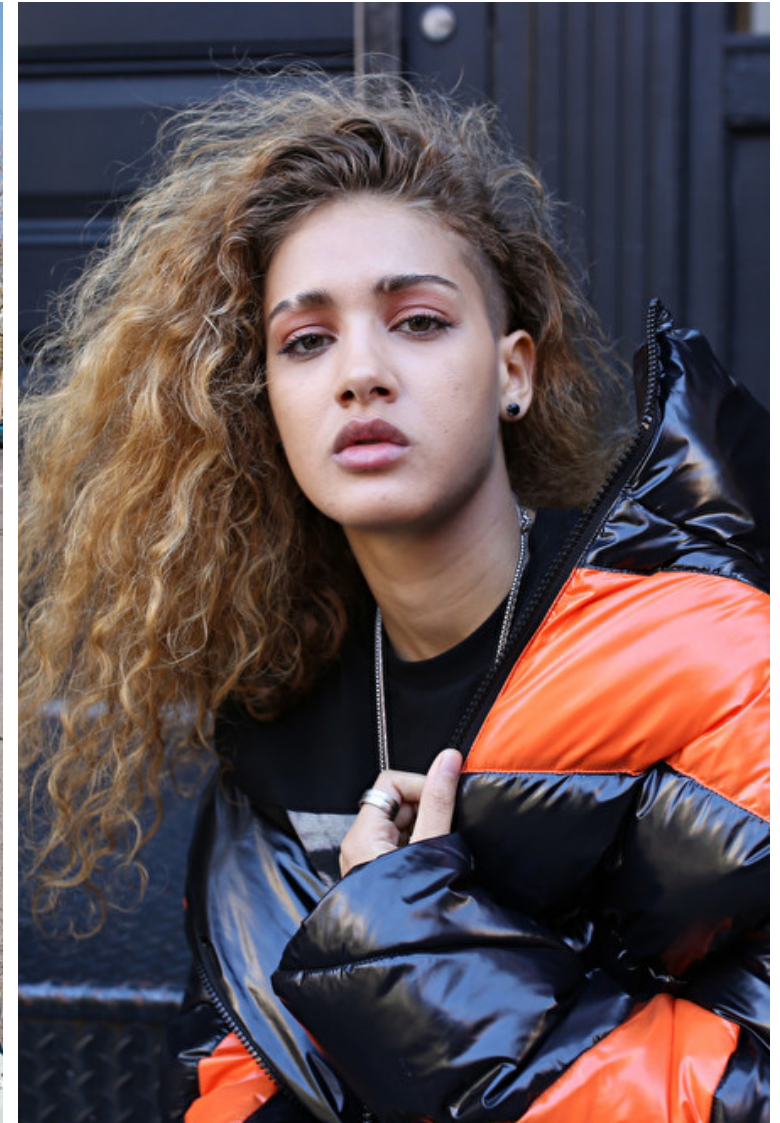

Phone: (213) 454-0991 Email: info.losangeles@selectmodel.com Website: <https://selectmodel.com/>

BEIJA VELEZ

Height 173cm / 5' 8.0"

Size EU/US 36 / 6

Waist 62cm / 24.5"

Hips 88cm / 34.5"

Shoes EU/US/UK 39.5 / 8.5 / 6