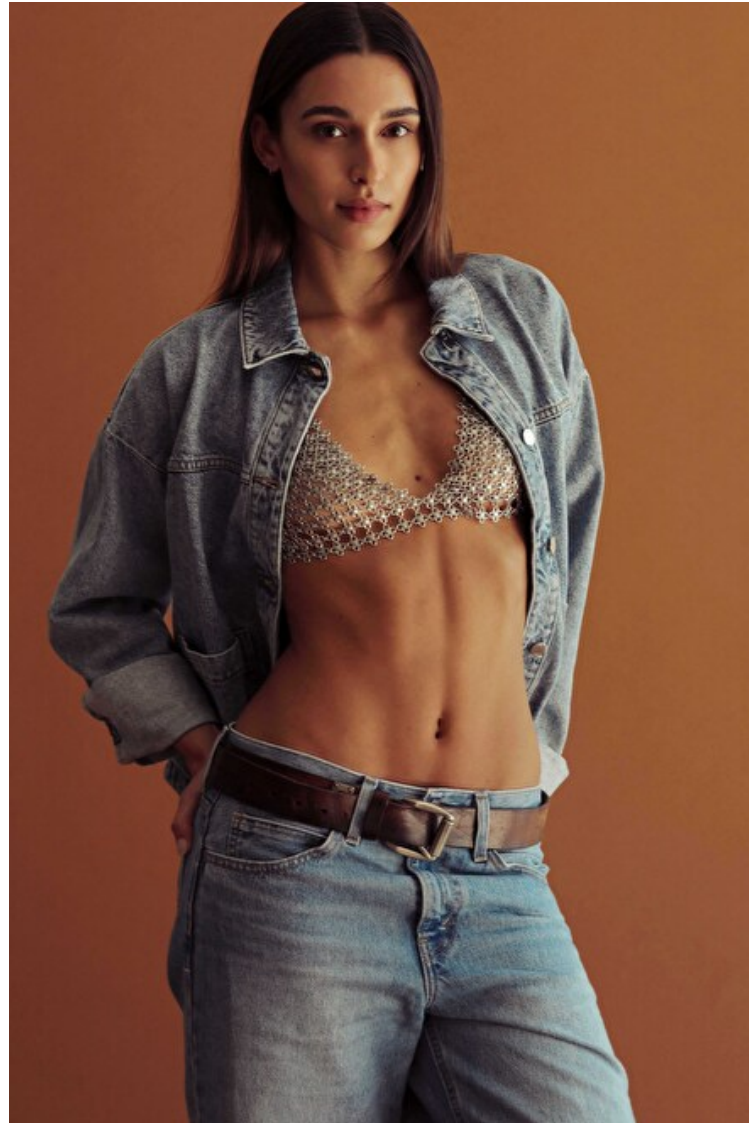

Height 175cm / 5' 9.0"

Size EU/US 32 / 2

Bust 81cm / 32"

Waist 58cm / 23"

Hips 92cm / 36"

Shoes EU/US/UK 39.5 / 8.5 / 6

Eyes Brown

Hair Dark brown