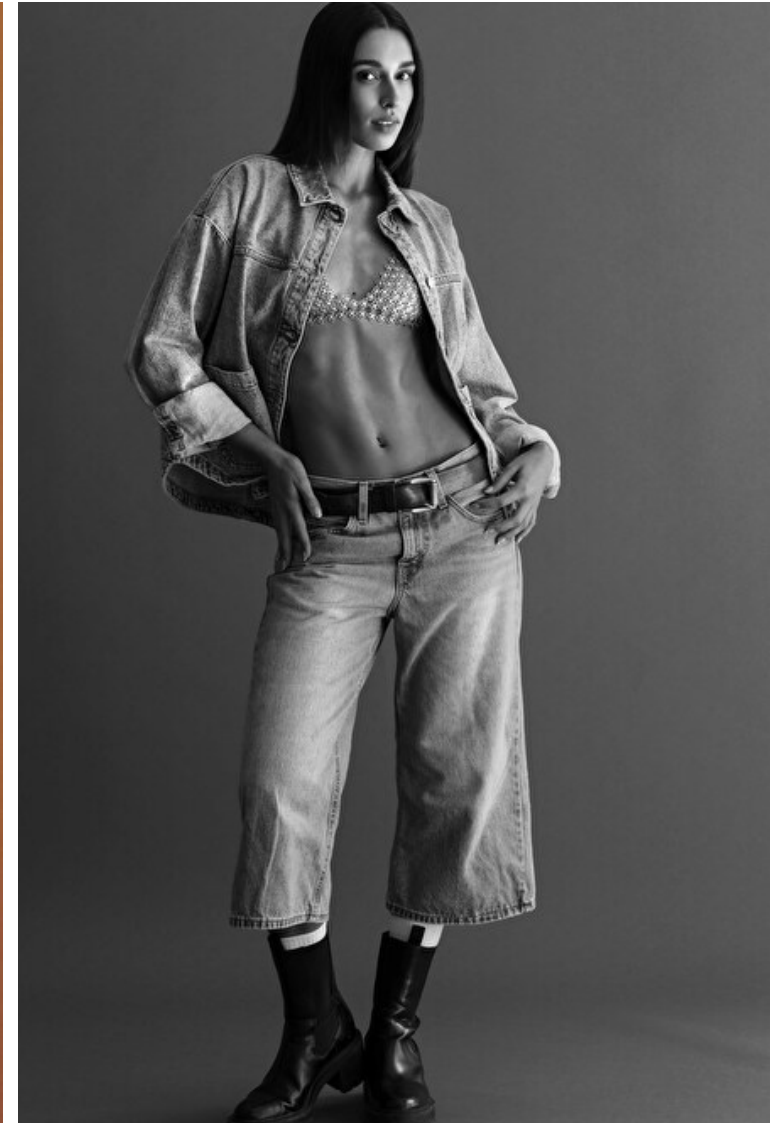

Height 175cm / 5' 9.0"

Size EU/US 32 / 2

Bust 81cm / 32"

Waist 58cm / 23"

Hips 92cm / 36"

Shoes EU/US/UK 39.5 / 8.5 / 6

Eyes Brown

Hair Dark brown