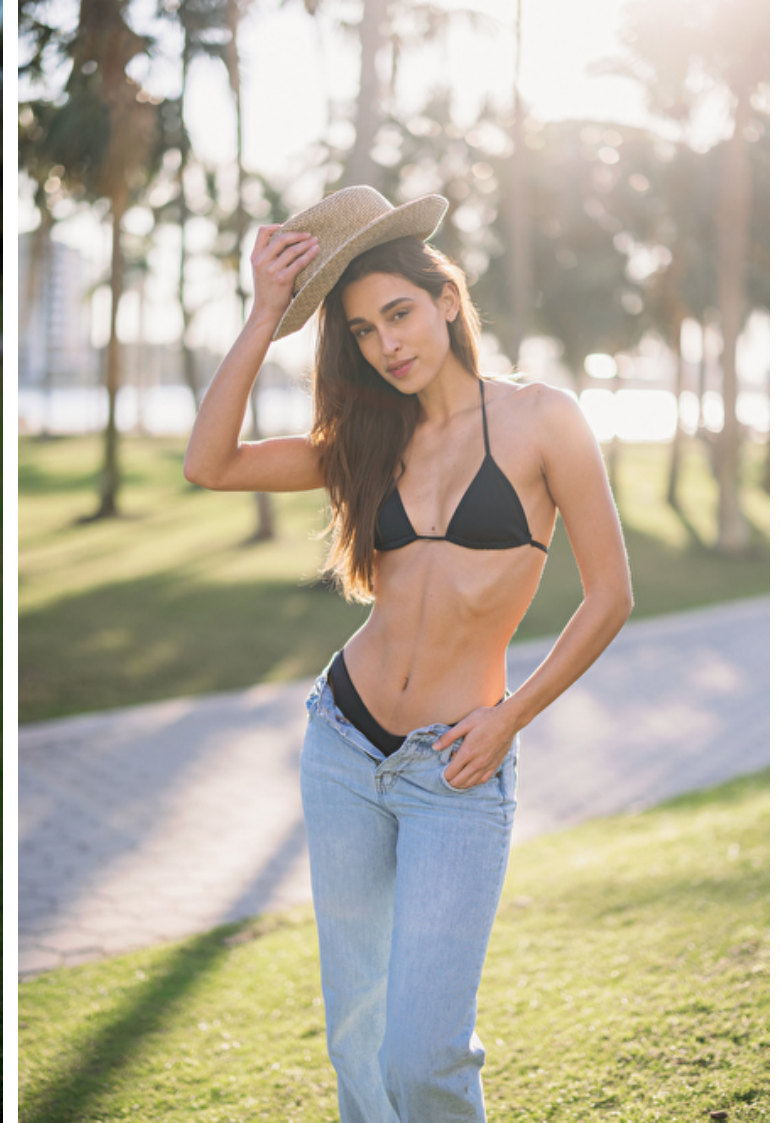

Height 175cm / 5' 9.0"

Size EU/US 32 / 2

Bust 81cm / 32"

Waist 58cm / 23"

Hips 92cm / 36"

Shoes EU/US/UK 39.5 / 8.5 / 6

Eyes Brown

Hair Dark brown