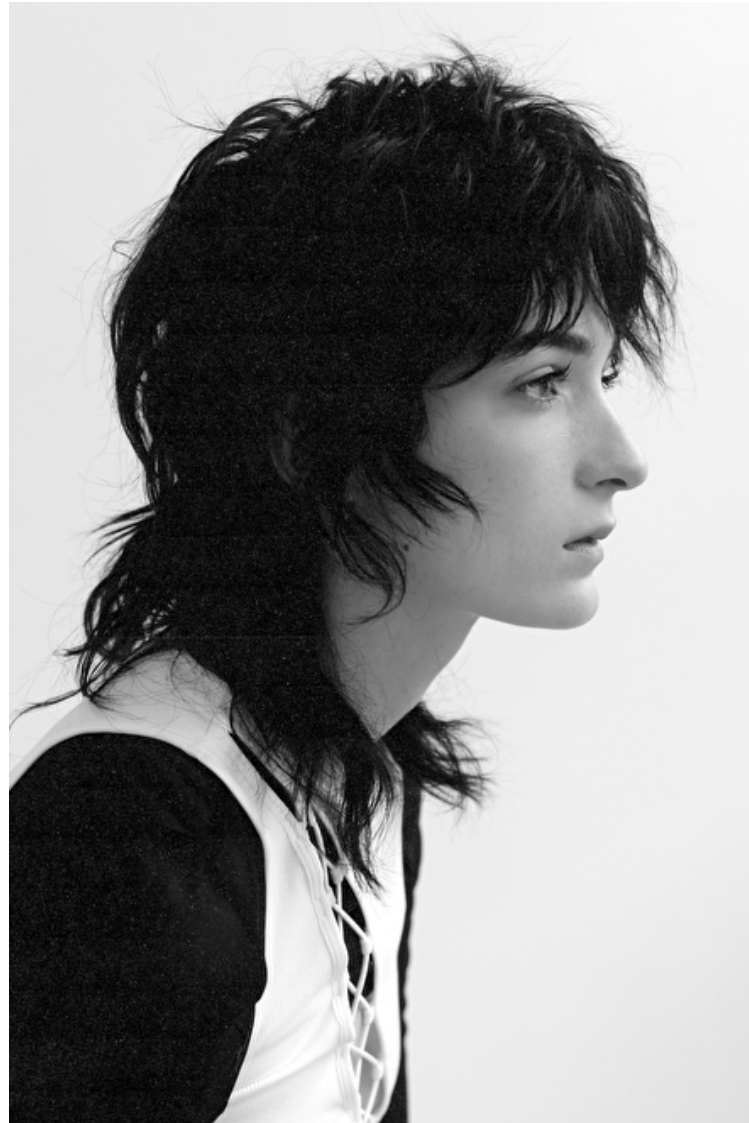

Select

MODEL MANAGEMENT

7250 Melrose Ave Suite 4, Los Angeles, 90046, California, United States

Phone: (213) 454-0991 Email: info.losangeles@selectmodel.com Website: <https://selectmodel.com/>

Birdy

Height 176cm / 5' 9.5"

Size EU/US 32 / 2

Bust 76cm / 30"

Waist 57cm / 22.5"

Hips 93cm / 36.5"

Shoes EU/US/UK 39 / 8 / 6

Eyes Hazel

Hair Dark brown

Location IN