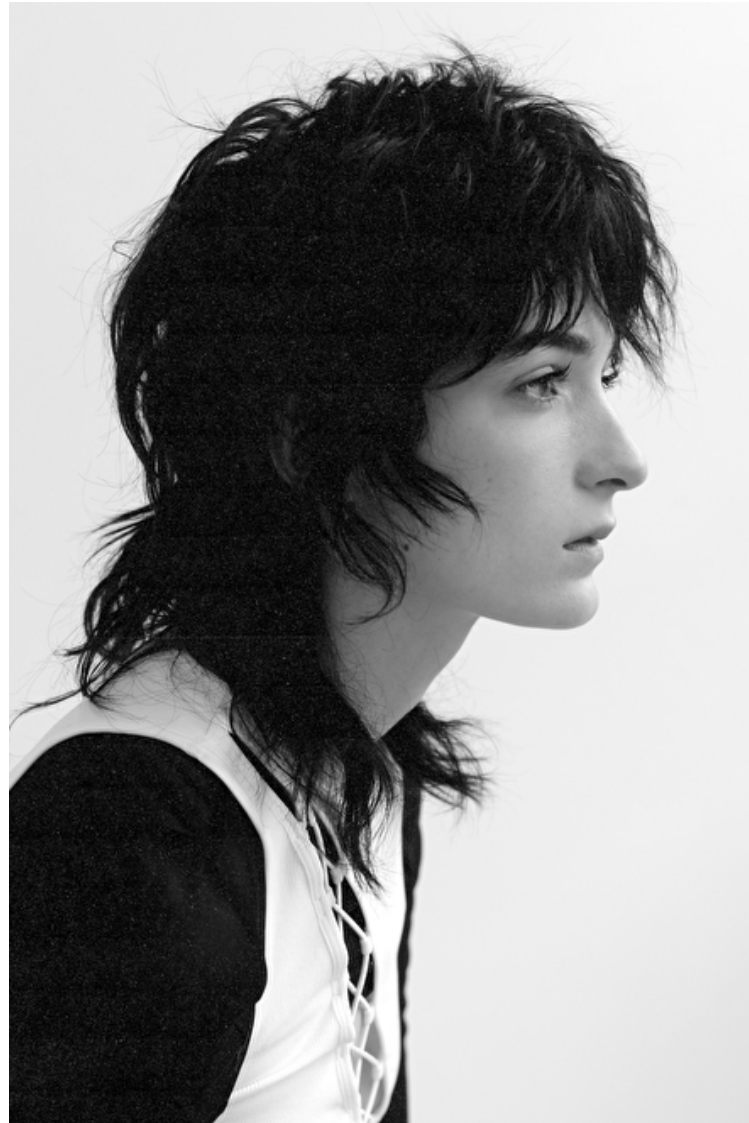

Select

MODEL MANAGEMENT

7250 Melrose Ave Suite 4, Los Angeles, 90046, California, United States

Phone: (213) 454-0991 Email: info.losangeles@selectmodel.com Website: <https://selectmodel.com/>

Birdy

Height 176cm / 5' 9.5"

Size EU/US 32 / 2

Bust 76cm / 30"

Waist 57cm / 22.5"

Hips 91cm / 36"

Shoes EU/US/UK 39 / 8 / 6

Eyes Hazel

Hair Dark brown

Location IN