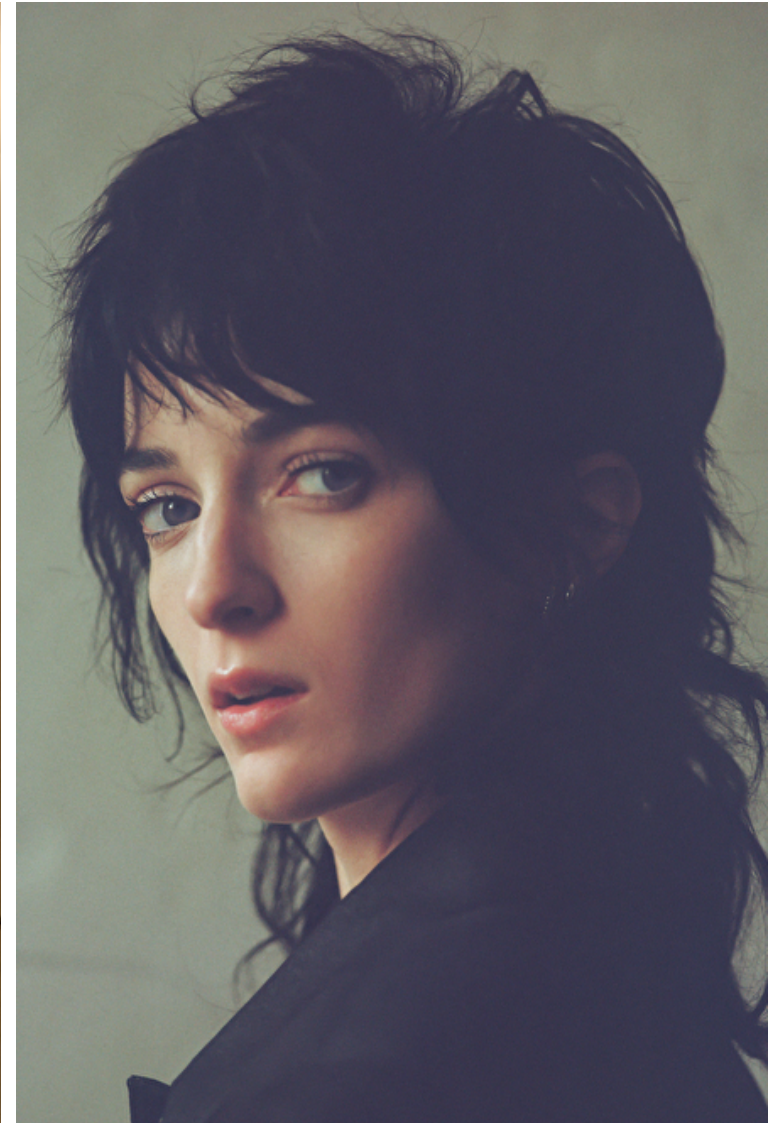

Select

MODEL MANAGEMENT

7250 Melrose Ave Suite 4, Los Angeles, 90046, California, United States

Phone: (213) 454-0991 Email: info.losangeles@selectmodel.com Website: <https://selectmodel.com/>

Birdy

Height 176cm / 5' 9.5"

Size EU/US 32 / 2

Bust 76cm / 30"

Waist 57cm / 22.5"

Hips 93cm / 36.5"

Shoes EU/US/UK 39 / 8 / 6

Eyes Hazel

Hair Dark brown

Location IN