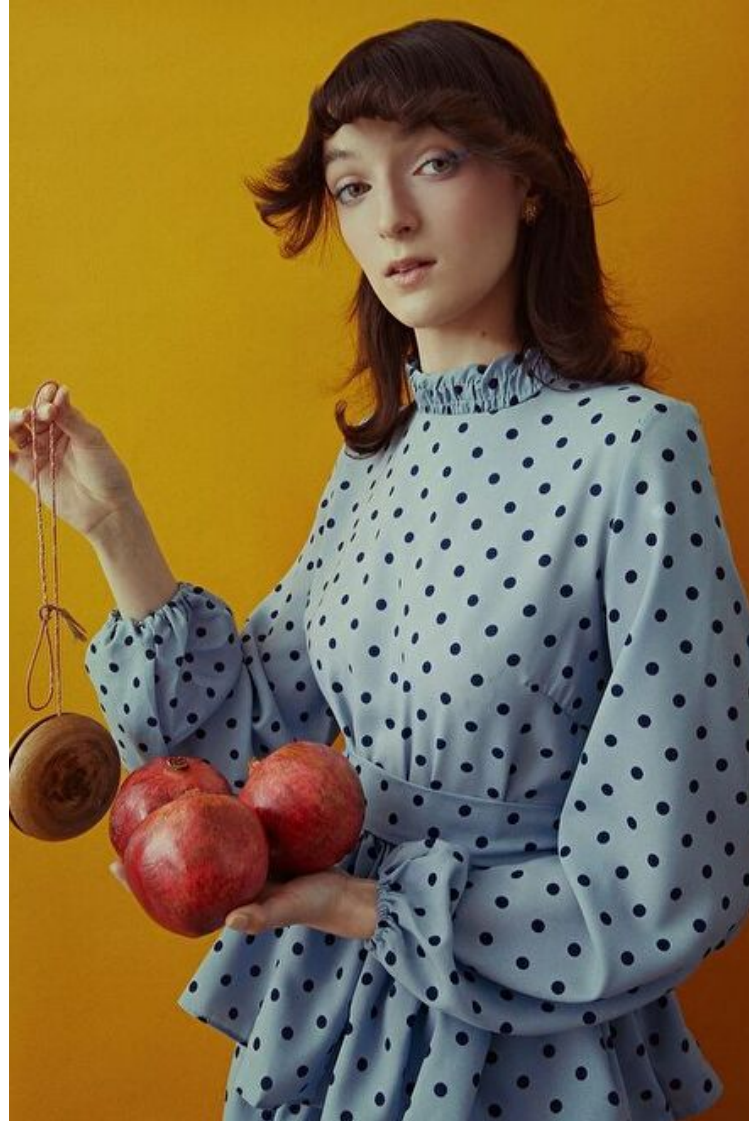

Select

MODEL MANAGEMENT

7250 Melrose Ave Suite 4, Los Angeles, 90046, California, United States

Phone: (213) 454-0991 Email: info.losangeles@selectmodel.com Website: <https://selectmodel.com/>

Birdy

Height 176cm / 5' 9.5"

Size EU/US 32 / 2

Bust 76cm / 30"

Waist 57cm / 22.5"

Hips 91cm / 36"

Shoes EU/US/UK 39 / 8 / 6

Eyes Hazel

Hair Dark brown

Location IN