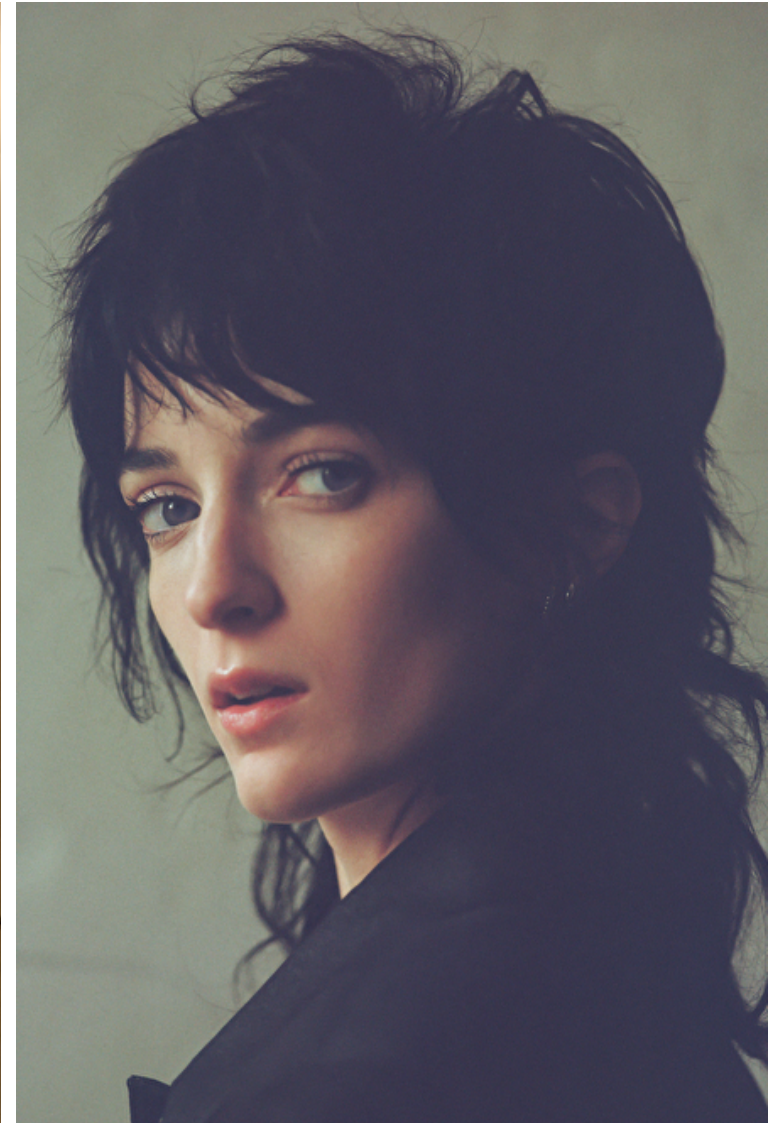

Select

MODEL MANAGEMENT

7250 Melrose Ave Suite 4, Los Angeles, 90046, California, United States

Phone: (213) 454-0991 Email: info.losangeles@selectmodel.com Website: <https://selectmodel.com/>

Birdy

Height 176cm / 5' 9.5"

Size EU/US 32 / 2

Bust 76cm / 30"

Waist 57cm / 22.5"

Hips 91cm / 36"

Shoes EU/US/UK 39 / 8 / 6

Eyes Hazel

Hair Dark brown

Location IN