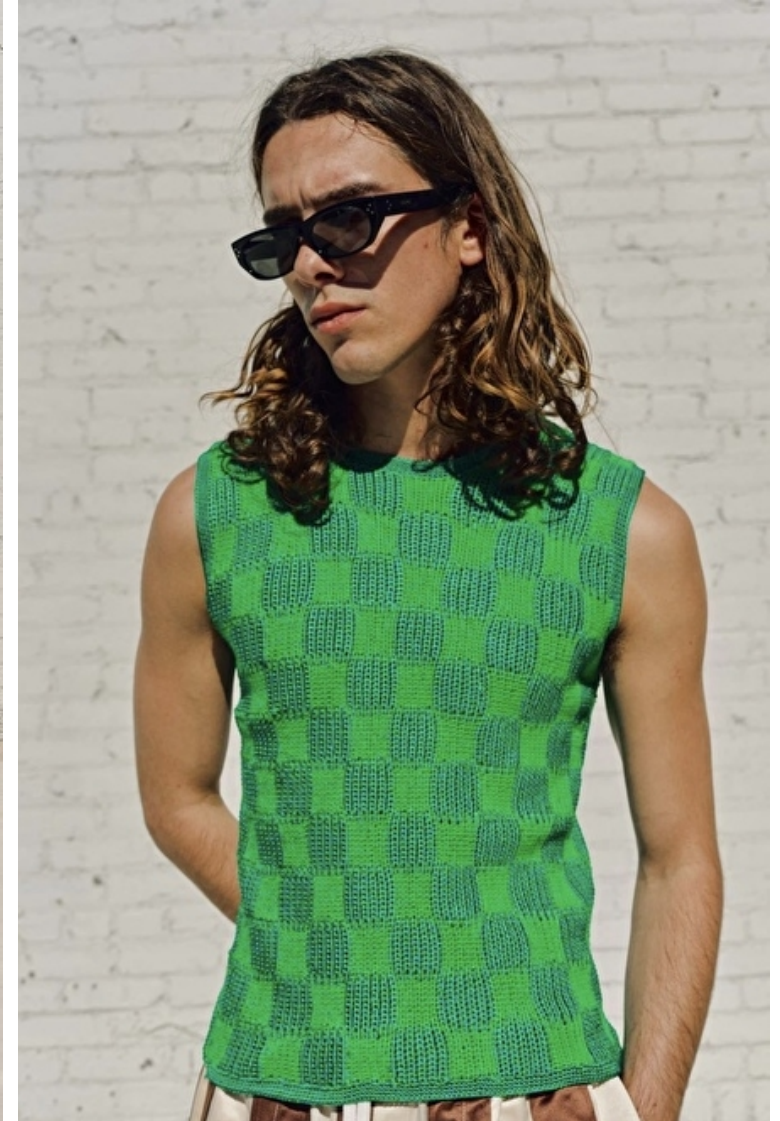

Chest 93cm / 36.5"

Waist 71cm / 28"

Shoes EU/US/UK 42.5 / 10 / 8.5

Eyes Hazel

Hair Brown

Inseam 81cm / 32"

Select

MODEL MANAGEMENT