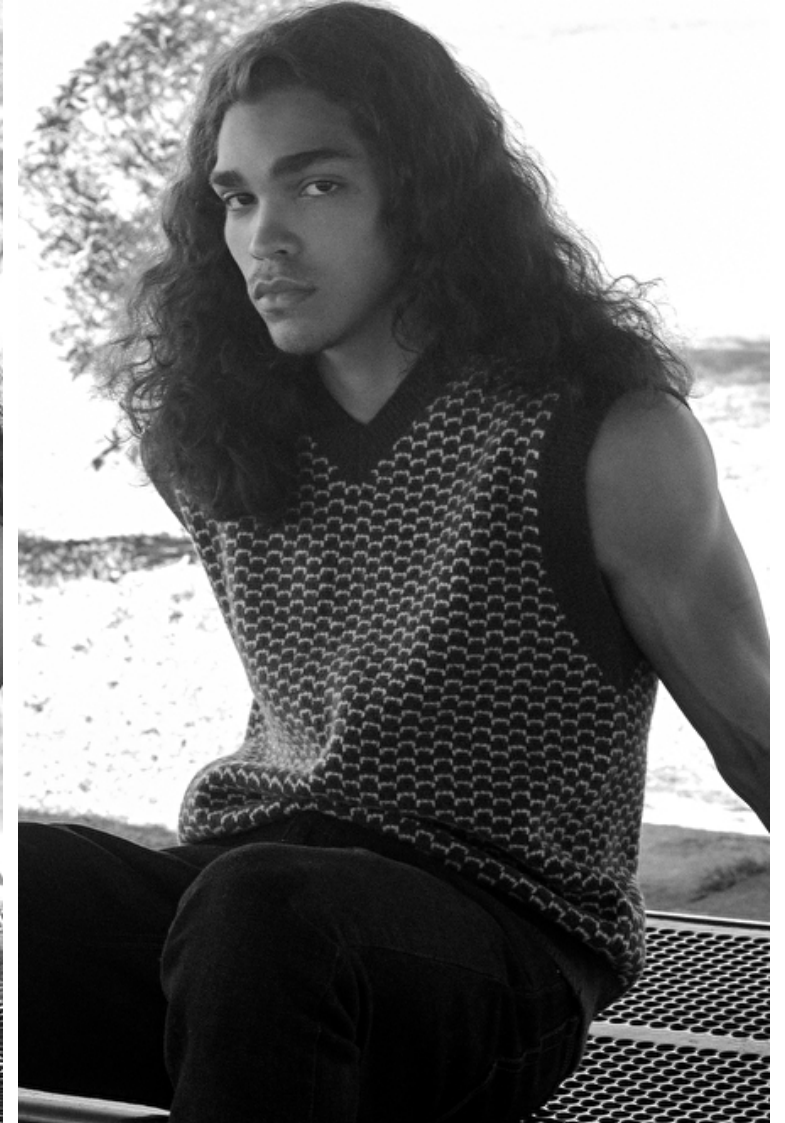

Select

MODEL MANAGEMENT

7250 Melrose Ave Suite 4, Los Angeles, 90046, California, United States

Phone: (213) 454-0991 Email: info.losangeles@selectmodel.com Website: <https://selectmodel.com/>

Brian Maxwell

Height 185cm / 6' 1.0"

Waist 81cm / 32"

Shoes EU/US/UK 45 / 12 / 10.5

Eyes Brown

Hair Brown

Inseam 81cm / 32"

Neck 38cm / 15"

Sleeve 81cm / 32"

Suit size 49cm / 39"