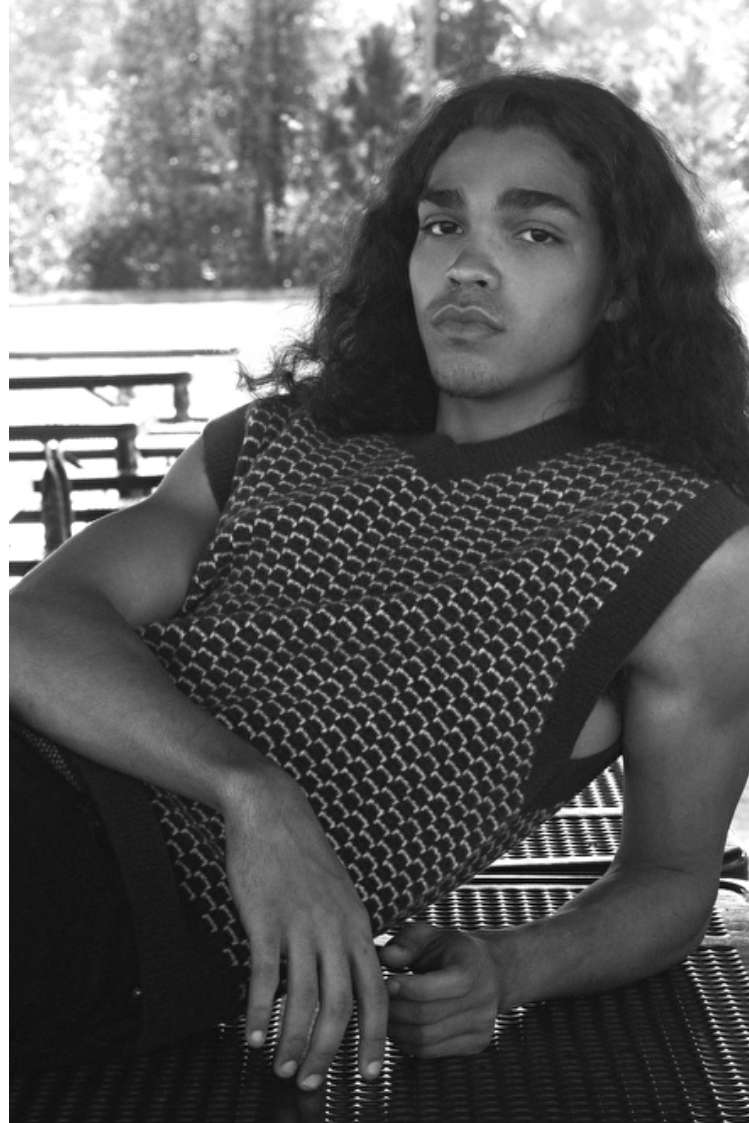

Select

MODEL MANAGEMENT

7250 Melrose Ave Suite 4, Los Angeles, 90046, California, United States

Phone: (213) 454-0991 Email: info.losangeles@selectmodel.com Website: <https://selectmodel.com/>

Brian Maxwell

Height 185cm / 6' 1.0"

Waist 81cm / 32"

Shoes EU/US/UK 45 / 12 / 10.5

Eyes Brown

Hair Brown

Inseam 81cm / 32"

Neck 38cm / 15"

Sleeve 81cm / 32"

Suit size 49cm / 39"