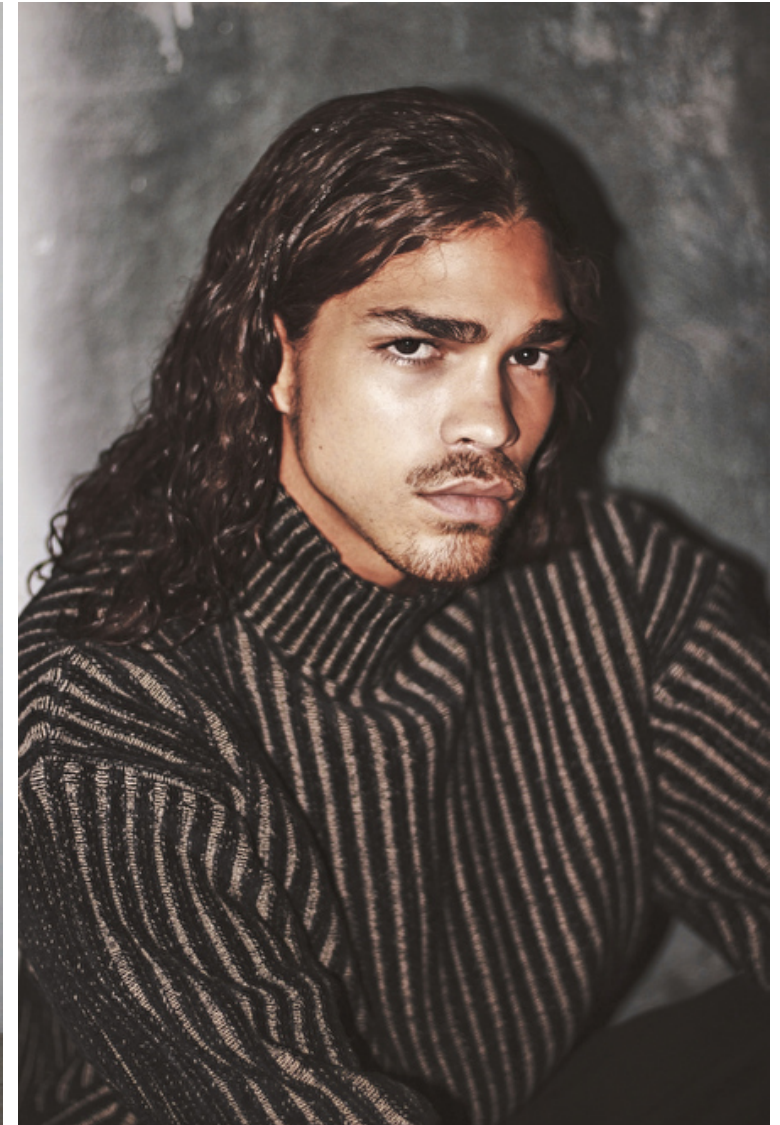

Select

MODEL MANAGEMENT

7250 Melrose Ave Suite 4, Los Angeles, 90046, California, United States

Phone: (213) 454-0991 **Email:** info.losangeles@selectmodel.com **Website:** <https://selectmodel.com/>

Brian Maxwell

Height 185cm / 6' 1.0"

Waist 81cm / 32"

Shoes EU/US/UK 45 / 12 / 10.5

Eyes Brown

Hair Brown

Inseam 81cm / 32"

Neck 38cm / 15"

Sleeve 81cm / 32"

Suit size 49cm / 39"