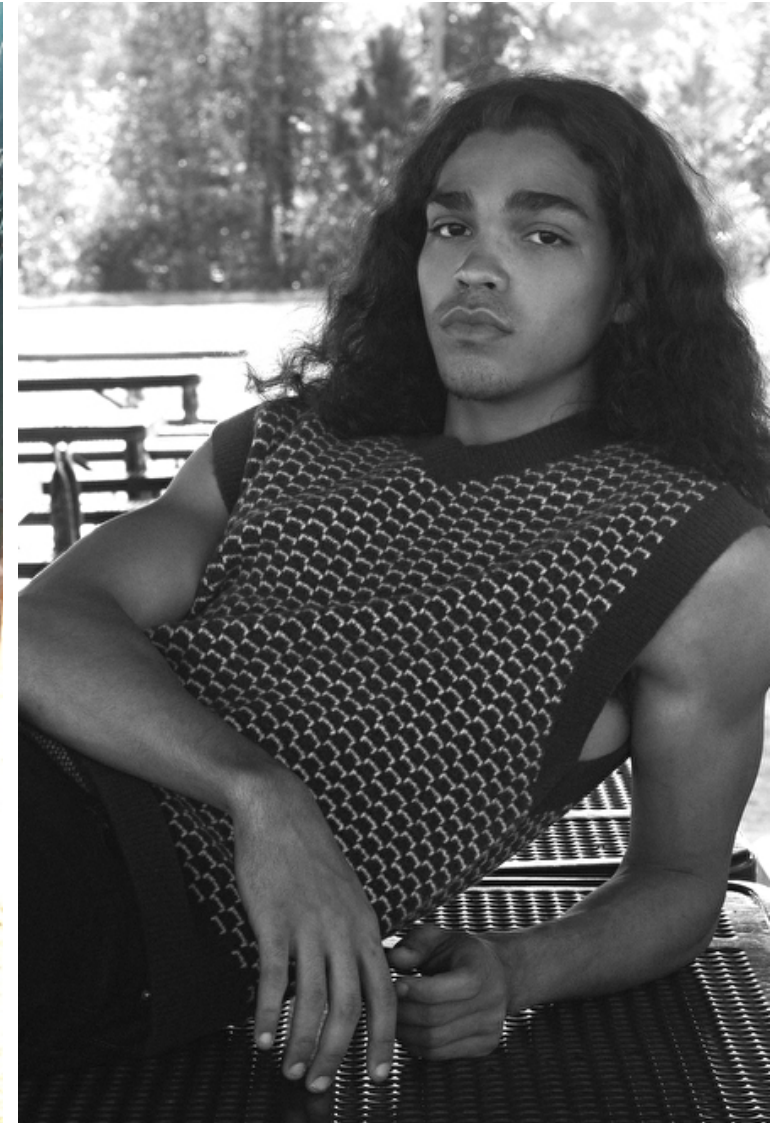

Select

MODEL MANAGEMENT

8255 Beverly Blvd suite 217, Los Angeles, 90048, California, United States

Phone: (213) 454-0991 Email: info.losangeles@selectmodel.com Website: <https://selectmodel.com/>

Brian Maxwell

Height 185cm / 6' 1.0"

Chest 93cm / 36.5"

Waist 81cm / 32"

Shoes EU/US/UK 45 / 12 / 10.5

Eyes Brown

Hair Brown

Inseam 81cm / 32"

Neck 38cm / 15"

Sleeve 81cm / 32"

Suit size 49cm / 39"