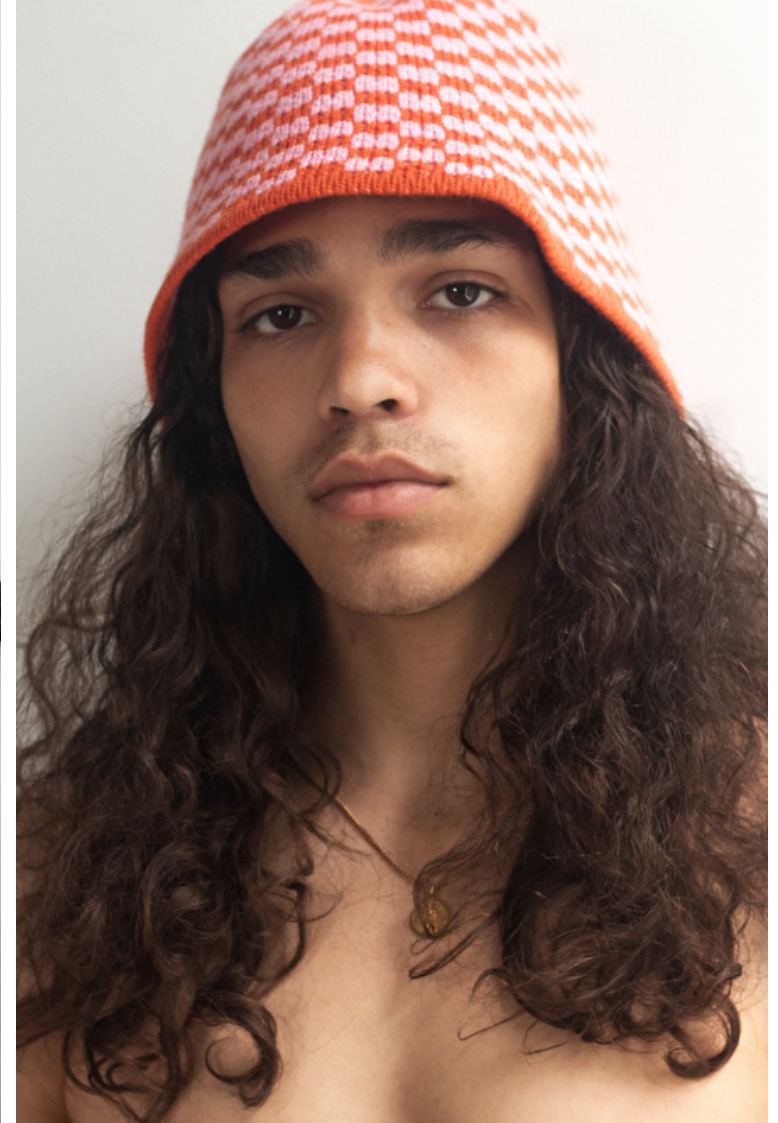

Select

MODEL MANAGEMENT

7250 Melrose Ave Suite 4, Los Angeles, 90046, California, United States

Phone: (213) 454-0991 Email: info.losangeles@selectmodel.com Website: <https://selectmodel.com/>

Brian Maxwell

Height 185cm / 6' 1.0"

Waist 81cm / 32"

Shoes EU/US/UK 45 / 12 / 10.5

Eyes Brown

Hair Brown

Inseam 81cm / 32"

Neck 38cm / 15"

Sleeve 81cm / 32"

Suit size 49cm / 39"