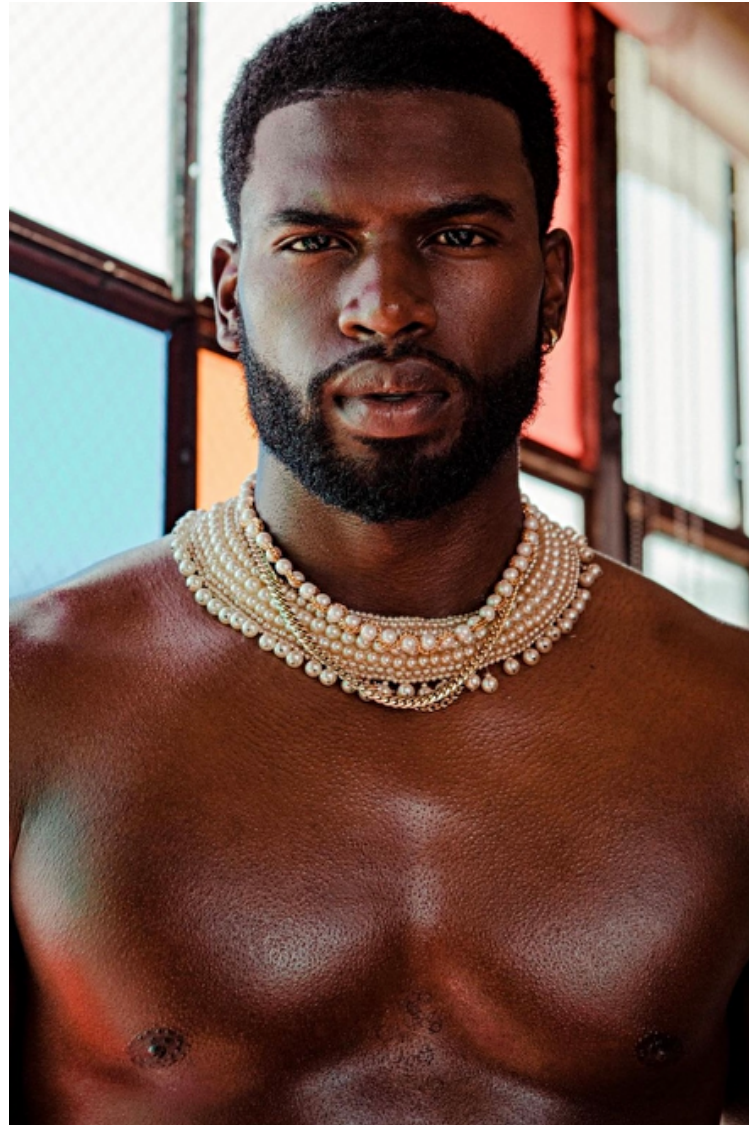

Select

MODEL MANAGEMENT

7250 Melrose Ave Suite 4, Los Angeles, 90046, California, United States
Phone: (213) 454-0991 **Email:** info.losangeles@selectmodel.com **Website:** <https://selectmodel.com/>

Broderick Hunter

Height 189cm / 6' 2.5"

Waist 81cm / 32"

Shoes EU/US/UK 45 / 12 / 10.5

Eyes Brown

Hair Black

Chest 102cm / 40"

Inseam 81cm / 32"

Neck 39cm / 15.5"

Sleeve 86cm / 34"

Suit size 50cm / 40"

Suit cut Long