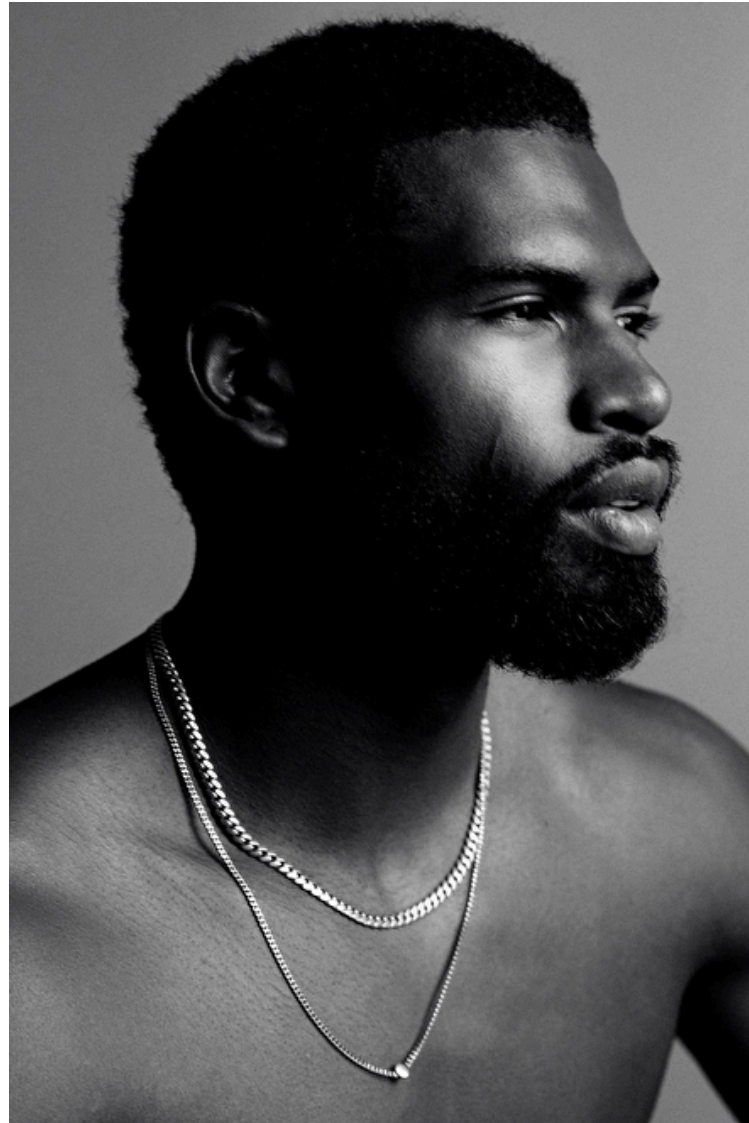

Select

MODEL MANAGEMENT

7250 Melrose Ave Suite 4, Los Angeles, 90046, California, United States

Phone: (213) 454-0991 Email: info.losangeles@selectmodel.com Website: <https://selectmodel.com/>

Broderick Hunter

Height 189cm / 6' 2.5"

Waist 81cm / 32"

Shoes EU/US/UK 45 / 12 / 10.5

Eyes Brown

Hair Black

Chest 102cm / 40"

Inseam 81cm / 32"

Neck 39cm / 15.5"

Sleeve 86cm / 34"

Suit size 50cm / 40"

Suit cut Long