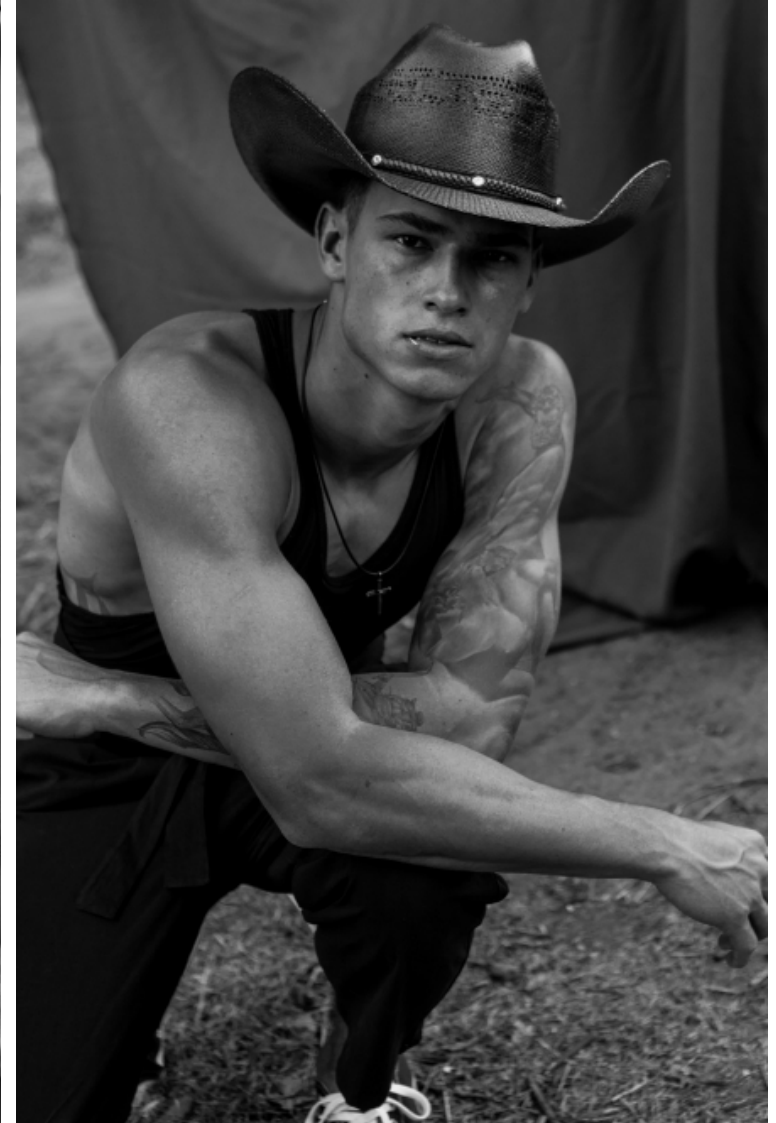

Select

MODEL MANAGEMENT

7250 Melrose Ave Suite 4, Los Angeles, 90046, California, United States

Phone: (213) 454-0991 Email: info.losangeles@selectmodel.com Website: <https://selectmodel.com/>

Caleb Carrillo

Height 185cm / 6' 1.0"

Chest 109cm / 43"

Waist 81cm / 32"

Shoes EU/US/UK 43 / 10.5 / 9

Eyes Hazel

Hair Brown

Inseam 84cm / 33"

Neck 41cm / 16"

Sleeve 89cm / 35"

Suit size 50cm / 40"

Suit cut Long