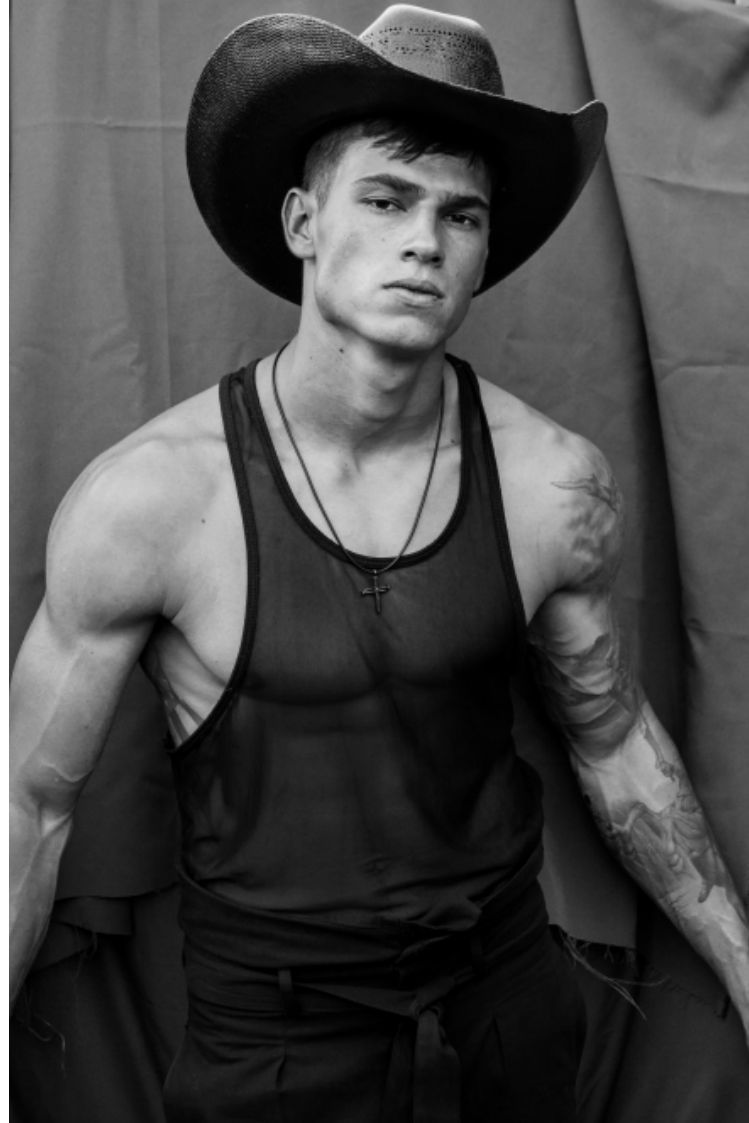

Select

MODEL MANAGEMENT

7250 Melrose Ave Suite 4, Los Angeles, 90046, California, United States

Phone: (213) 454-0991 Email: info.losangeles@selectmodel.com Website: <https://selectmodel.com/>

Caleb Carrillo

Height 185cm / 6' 1.0"

Chest 109cm / 43"

Waist 81cm / 32"

Shoes EU/US/UK 43 / 10.5 / 9

Eyes Hazel

Hair Brown

Inseam 84cm / 33"

Neck 41cm / 16"

Sleeve 89cm / 35"

Suit size 50cm / 40"

Suit cut Long