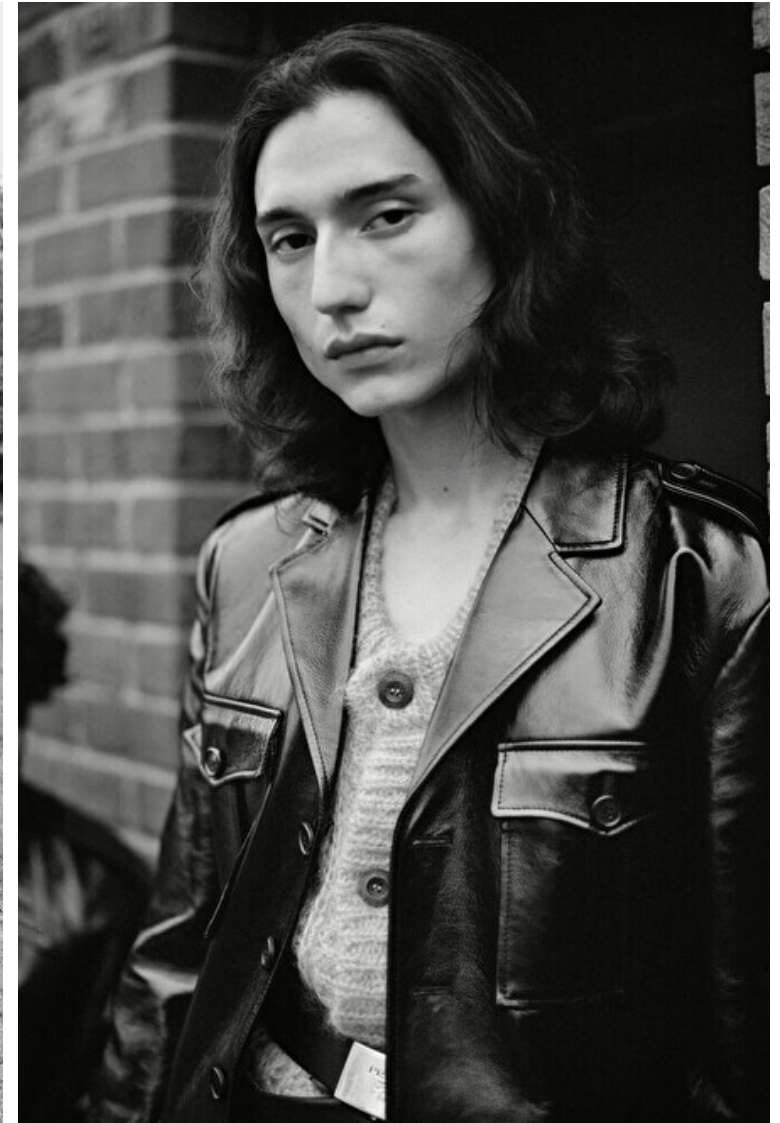

Select

MODEL MANAGEMENT

7250 Melrose Ave Suite 4, Los Angeles, 90046, California, United States

Phone: (213) 454-0991 **Email:** info.losangeles@selectmodel.com **Website:** <https://selectmodel.com/>

Cameron Lee Phan

Height 180cm / 5' 11.0"

Bust/Chest 92cm / 36"

Waist 76cm / 30"

Hips 89cm / 35"

Shoes EU/US/UK 41.5 / 10 / 8

Eyes Dark brown

Hair Dark brown

Inseam 81cm / 32"

Suit size 48cm / 38"