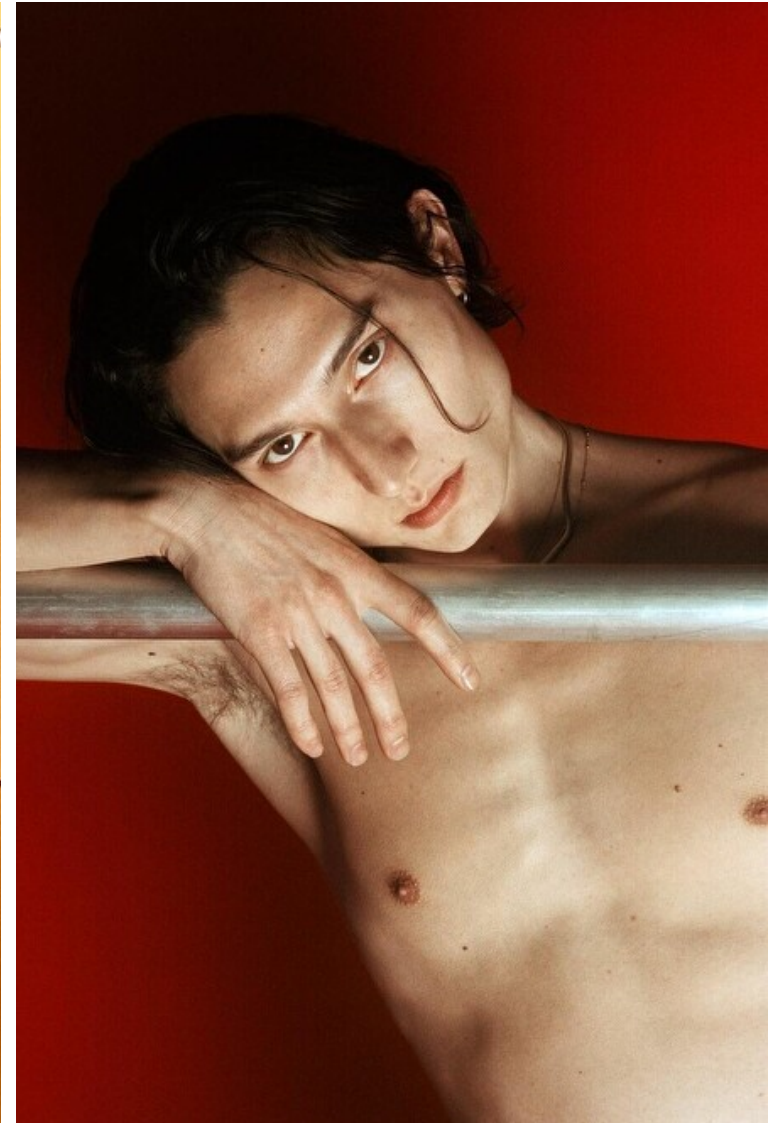

Cameron Lee Phan

Height 180cm / 5' 11.0"

Bust/Chest 92cm / 36"

Waist 76cm / 30"

Hips 89cm / 35"

Shoes EU/US/UK 41.5 / 10 / 8

Eyes Dark brown

Hair Dark brown

Inseam 81cm / 32"

Suit size 48cm / 38"