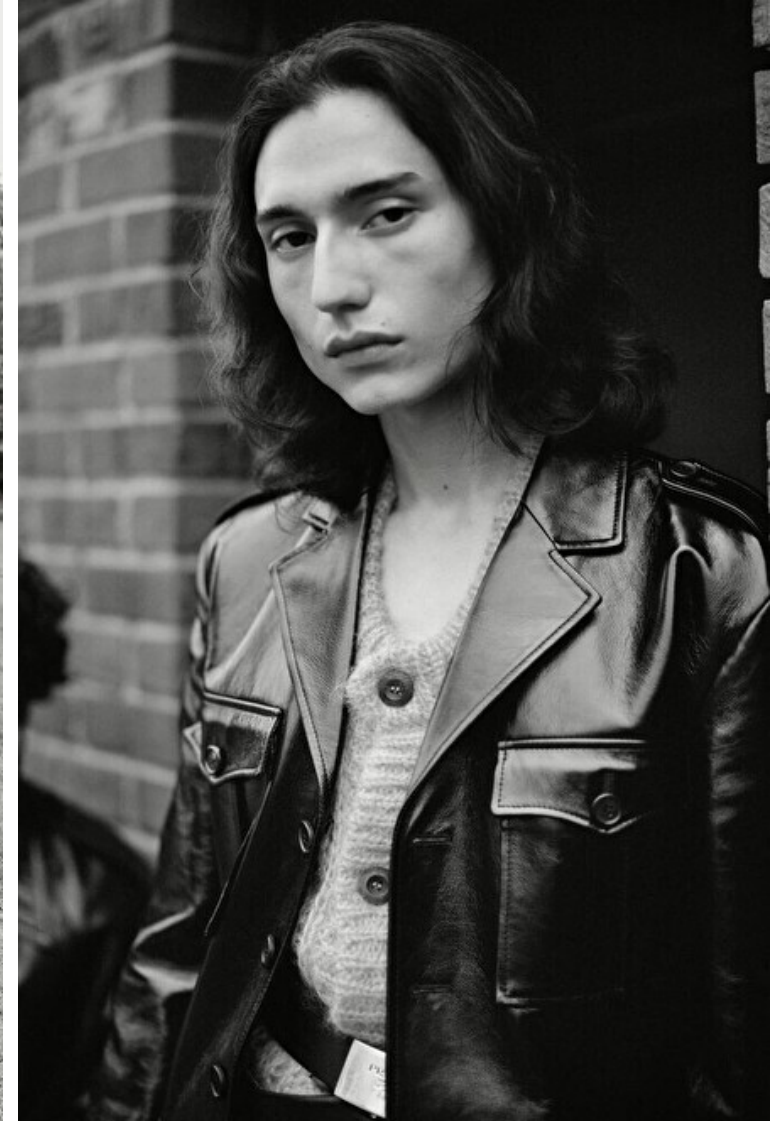

Select

MODEL MANAGEMENT

7250 Melrose Ave Suite 4, Los Angeles, 90046, California, United States

Phone: (213) 454-0991 Email: info.losangeles@selectmodel.com Website: <https://selectmodel.com/>

Cameron Lee Phan

Height 180cm / 5' 11.0"

Bust/Chest 92cm / 36"

Waist 76cm / 30"

Hips 89cm / 35"

Shoes EU/US/UK 41.5 / 10 / 8

Eyes Dark brown

Hair Dark brown

Inseam 81cm / 32"

Suit size 48cm / 38"