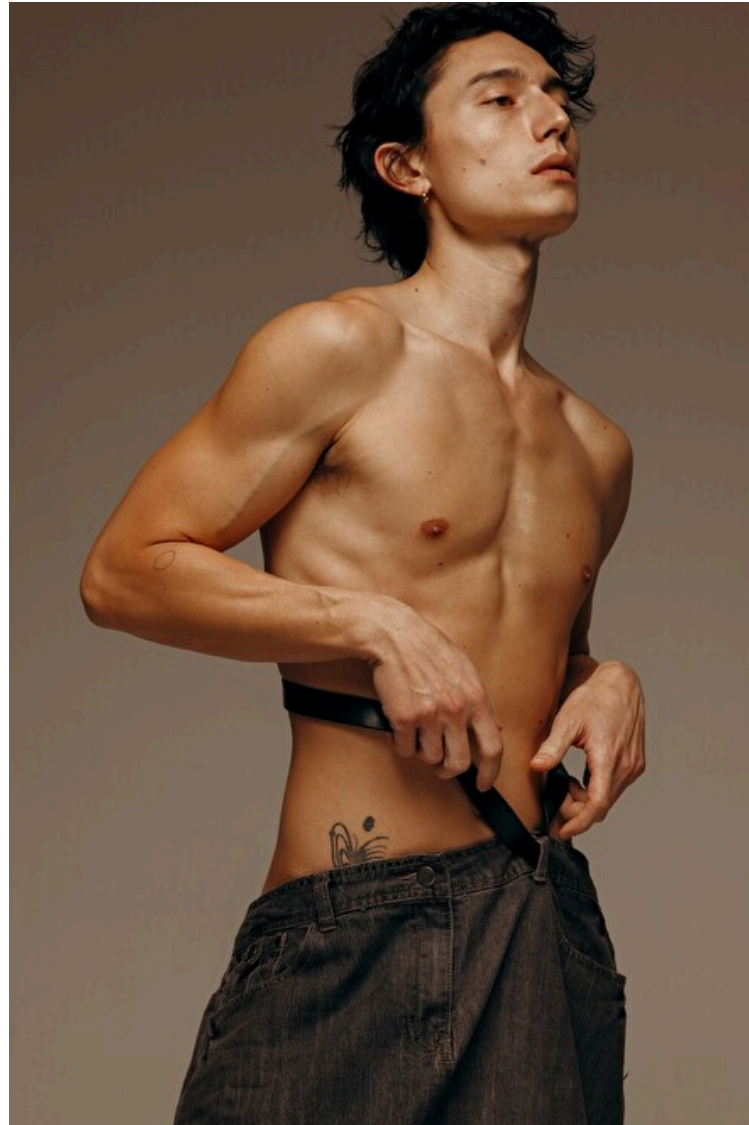

Select

MODEL MANAGEMENT

7250 Melrose Ave Suite 4, Los Angeles, 90046, California, United States

Phone: (213) 454-0991 Email: info.losangeles@selectmodel.com Website: <https://selectmodel.com/>

Cameron Lee Phan

Height 180cm / 5' 11.0"

Bust/Chest 92cm / 36"

Waist 76cm / 30"

Hips 89cm / 35"

Shoes EU/US/UK 41.5 / 10 / 8

Eyes Dark brown

Hair Dark brown

Inseam 81cm / 32"

Suit size 48cm / 38"