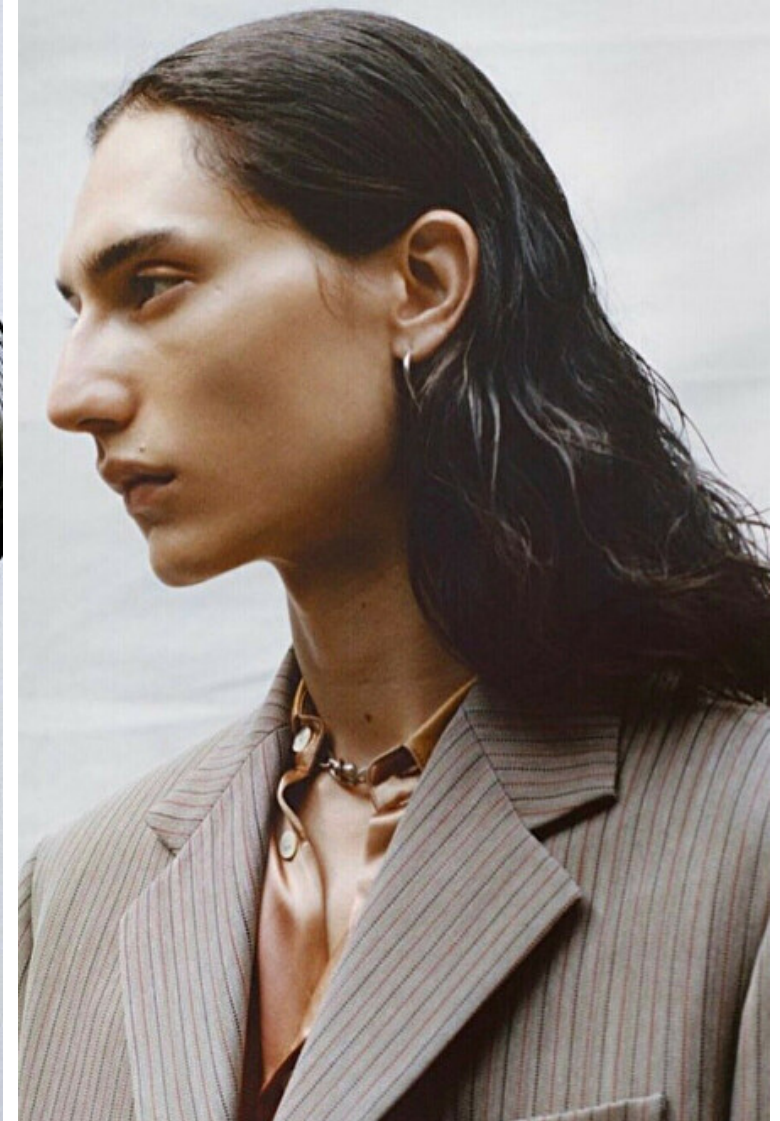

Select

MODEL MANAGEMENT

7250 Melrose Ave Suite 4, Los Angeles, 90046, California, United States

Phone: (213) 454-0991 Email: info.losangeles@selectmodel.com Website: <https://selectmodel.com/>

Cameron Lee Phan

Height 180cm / 5' 11.0"

Bust/Chest 92cm / 36"

Waist 76cm / 30"

Hips 89cm / 35"

Shoes EU/US/UK 41.5 / 10 / 8

Eyes Dark brown

Hair Dark brown

Inseam 81cm / 32"

Suit size 48cm / 38"