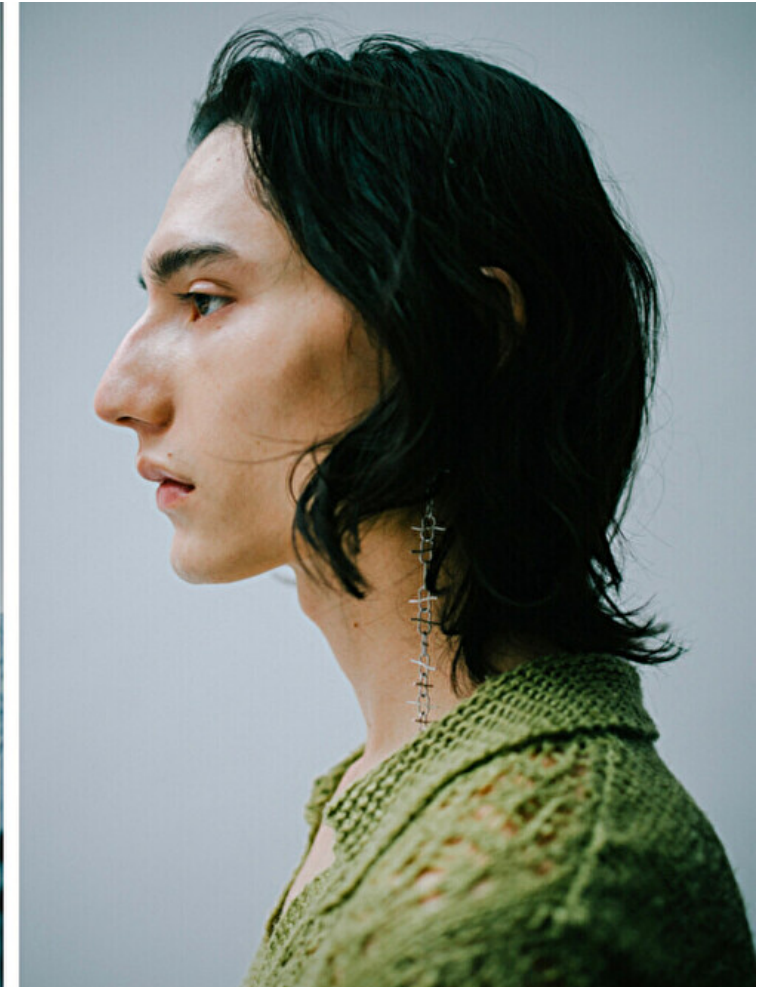

Cameron Lee Phan

Height 180cm / 5' 11.0"

Bust/Chest 92cm / 36"

Waist 76cm / 30"

Hips 89cm / 35"

Shoes EU/US/UK 41.5 / 10 / 8

Eyes Dark brown

Hair Dark brown

Inseam 81cm / 32"

Suit size 48cm / 38"