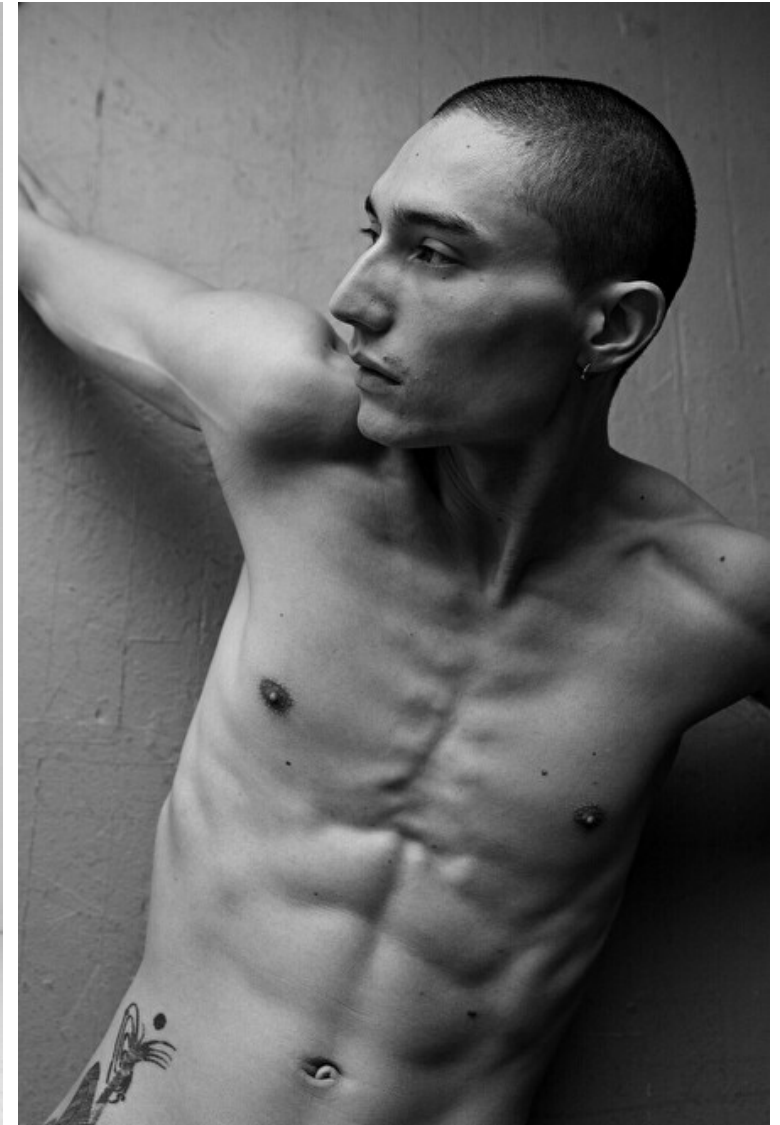

Select

MODEL MANAGEMENT

7250 Melrose Ave Suite 4, Los Angeles, 90046, California, United States

Phone: (213) 454-0991 Email: info.losangeles@selectmodel.com Website: <https://selectmodel.com/>

Cameron Lee Phan

Height 180cm / 5' 11.0"

Bust/Chest 92cm / 36"

Waist 76cm / 30"

Hips 89cm / 35"

Shoes EU/US/UK 41.5 / 10 / 8

Eyes Dark brown

Hair Dark brown

Inseam 81cm / 32"

Suit size 48cm / 38"