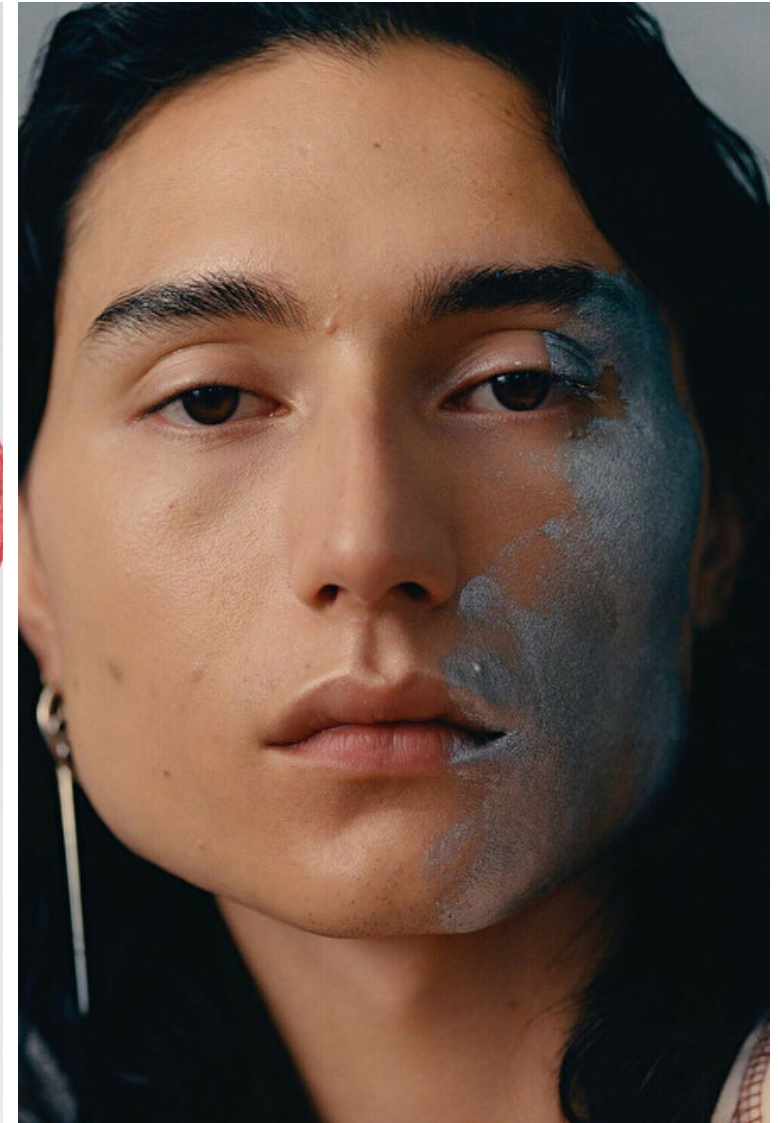

Cameron Lee Phan

Height 180cm / 5' 11.0"

Bust/Chest 92cm / 36"

Waist 76cm / 30"

Hips 89cm / 35"

Shoes EU/US/UK 41.5 / 10 / 8

Eyes Dark brown

Hair Dark brown

Inseam 81cm / 32"

Suit size 48cm / 38"