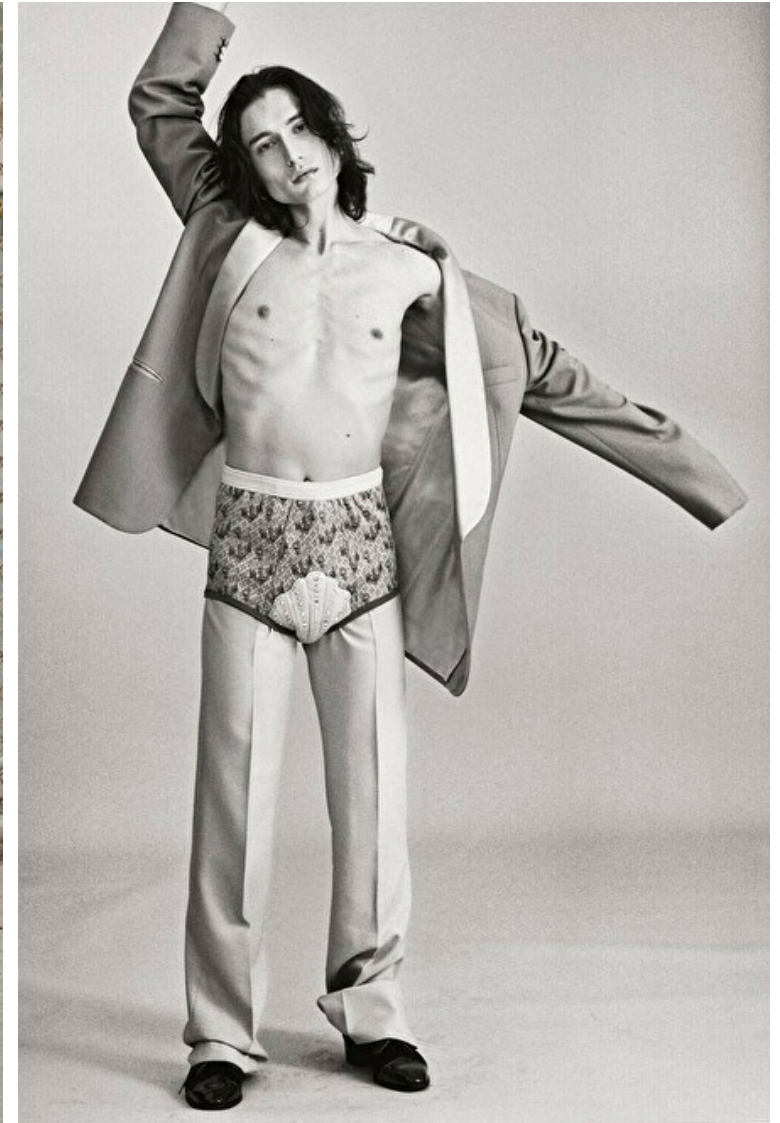

Select

MODEL MANAGEMENT

7250 Melrose Ave Suite 4, Los Angeles, 90046, California, United States

Phone: (213) 454-0991 Email: info.losangeles@selectmodel.com Website: <https://selectmodel.com/>

Cameron Lee Phan

Height 180cm / 5' 11.0"

Bust/Chest 92cm / 36"

Waist 76cm / 30"

Hips 89cm / 35"

Shoes EU/US/UK 41.5 / 10 / 8

Eyes Dark brown

Hair Dark brown

Inseam 81cm / 32"

Suit size 48cm / 38"