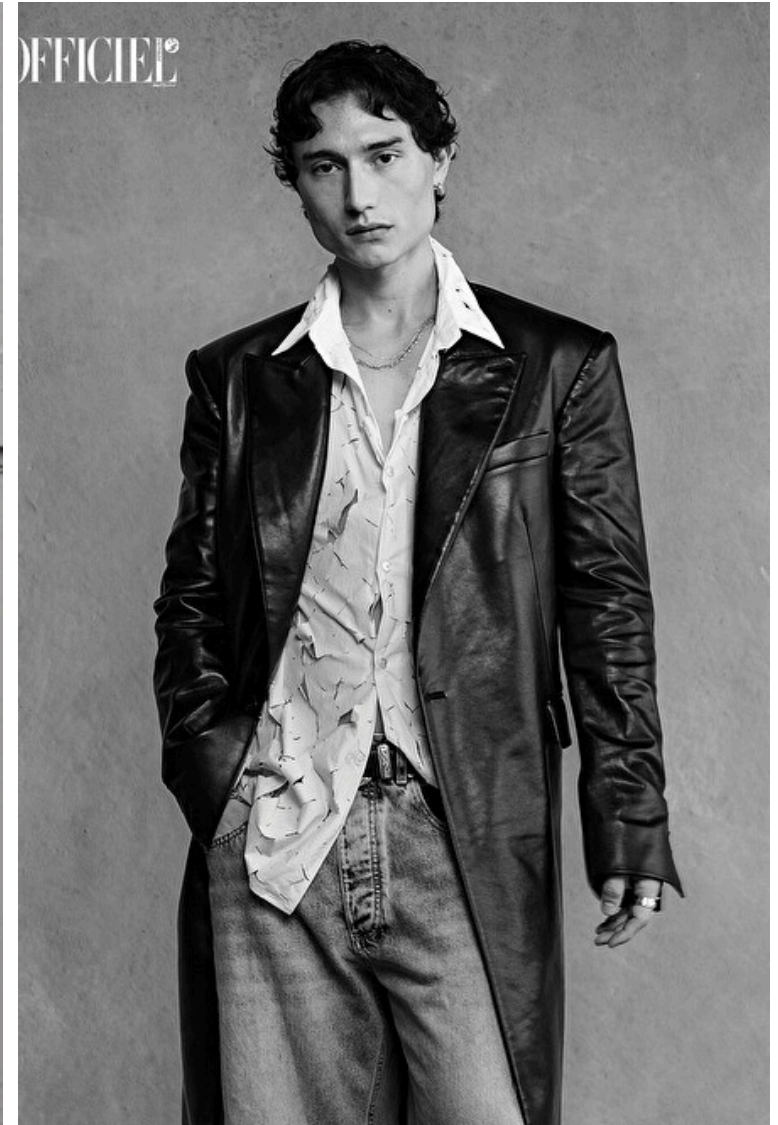

Select

MODEL MANAGEMENT

7250 Melrose Ave Suite 4, Los Angeles, 90046, California, United States

Phone: (213) 454-0991 Email: info.losangeles@selectmodel.com Website: <https://selectmodel.com/>

Cameron Lee Phan

Height 180cm / 5' 11.0"

Bust/Chest 92cm / 36"

Waist 76cm / 30"

Hips 89cm / 35"

Shoes EU/US/UK 41.5 / 10 / 8

Eyes Dark brown

Hair Dark brown

Inseam 81cm / 32"

Suit size 48cm / 38"