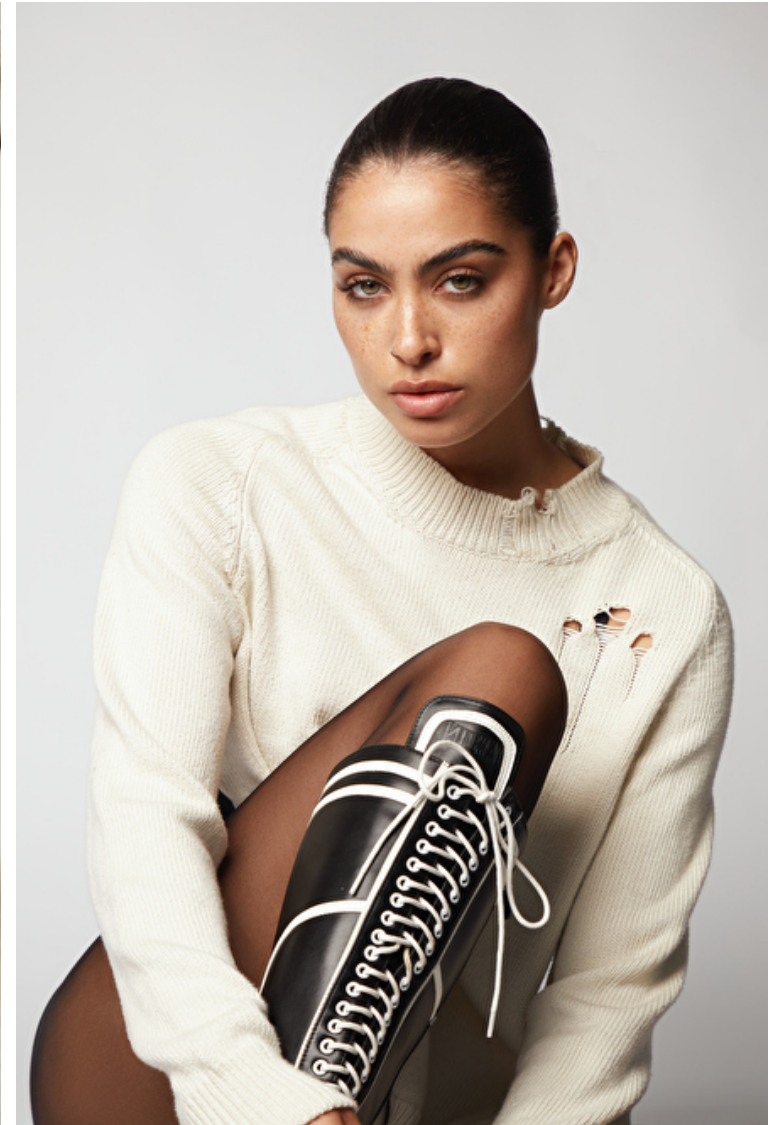

Select

MODEL MANAGEMENT

7250 Melrose Ave Suite 4, Los Angeles, 90046, California, United States

Phone: (213) 454-0991 Email: info.losangeles@selectmodel.com Website: <https://selectmodel.com/>

Cameron

Height 170cm / 5' 7.0"

Size EU/US 34 / 4

Bust 81cm / 32"

Waist 63cm / 25"

Hips 91cm / 36"

Shoes EU/US/UK 38 / 7.5 / 5

Eyes Green

Hair Brown

Cup D