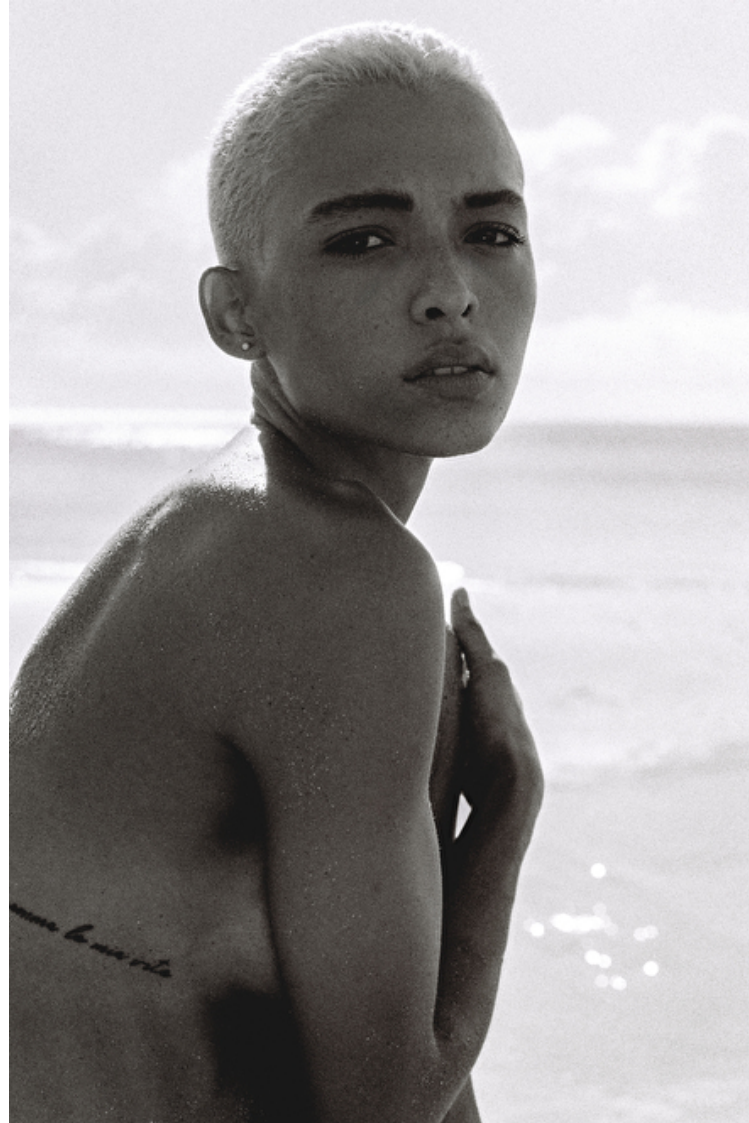

Bust 81cm / 32"

Waist 60cm / 23.5"

Hips 86cm / 34"

Shoes EU/US/UK 38 / 7.5 / 5

Eyes Brown

Hair Brown

Select

MODEL MANAGEMENT