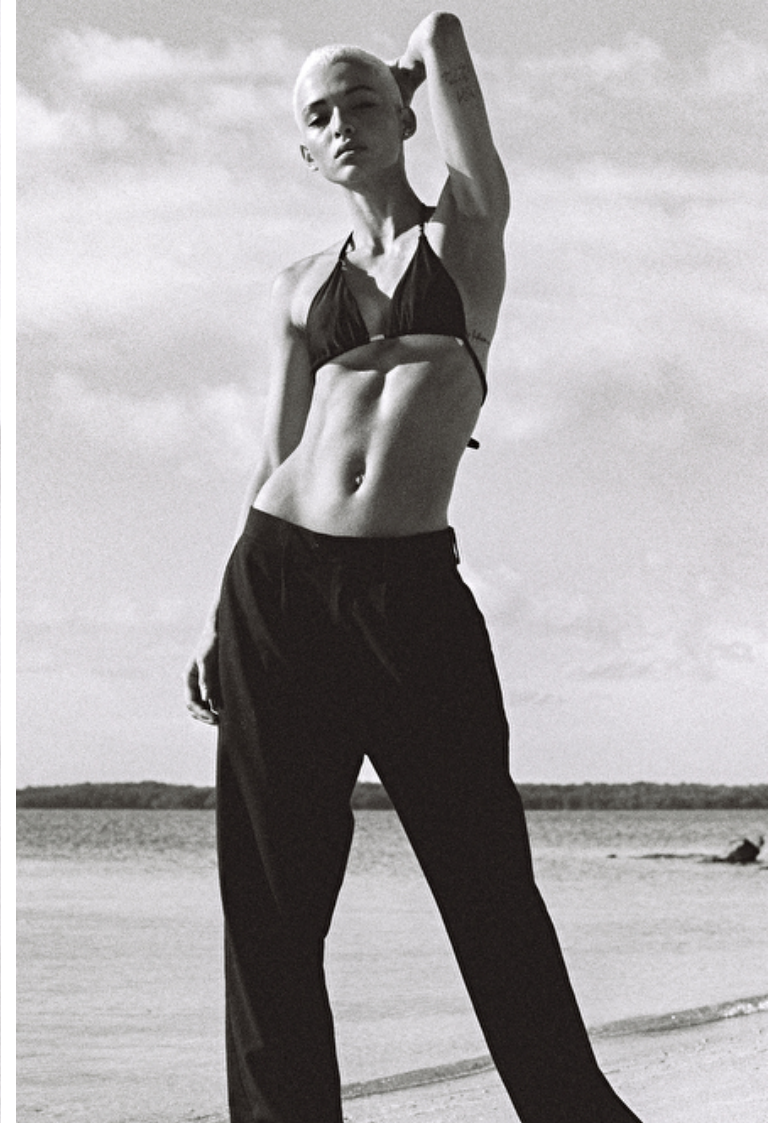

Bust 81cm / 32"

Waist 60cm / 23.5"

Hips 86cm / 34"

Shoes EU/US/UK 38 / 7.5 / 5

Eyes Brown

Hair Brown

Select

MODEL MANAGEMENT