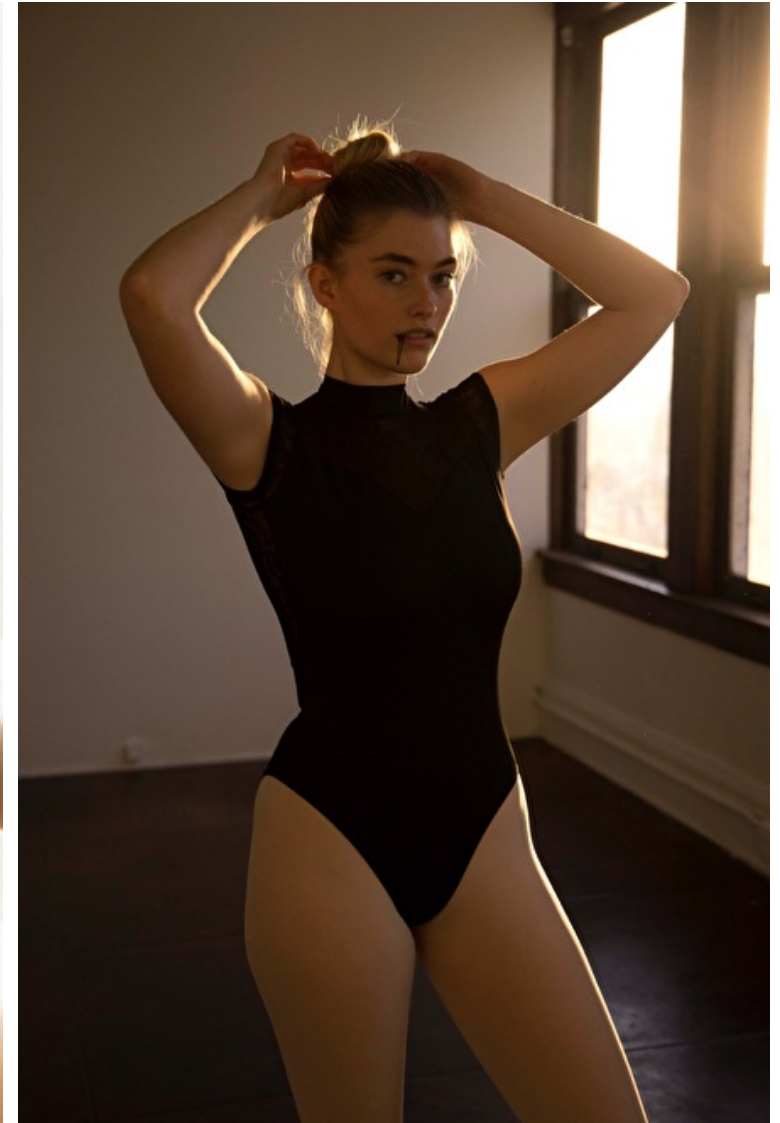

Select

MODEL MANAGEMENT

7250 Melrose Ave Suite 4, Los Angeles, 90046, California, United States

Phone: (213) 454-0991 Email: info.losangeles@selectmodel.com Website: <https://selectmodel.com/>

Carlie Whalen

Height 173cm / 5' 8.0"

Size EU/US 36 / 6

Bust 86cm / 34"

Waist 66cm / 26"

Hips 94cm / 37"

Shoes EU/US/UK 39 / 8 / 6

Eyes Blue green

Hair Blond

Cup D

Location Los Angeles