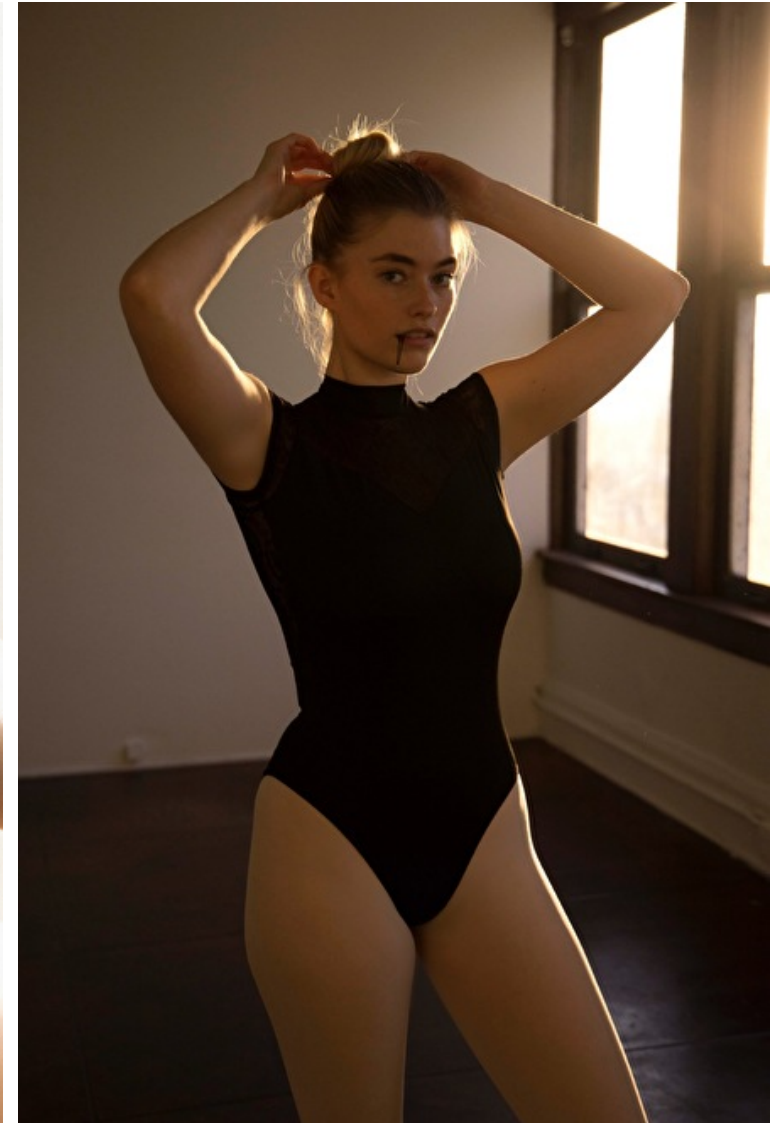

Hair Blond

Cup D

Location Los Angeles