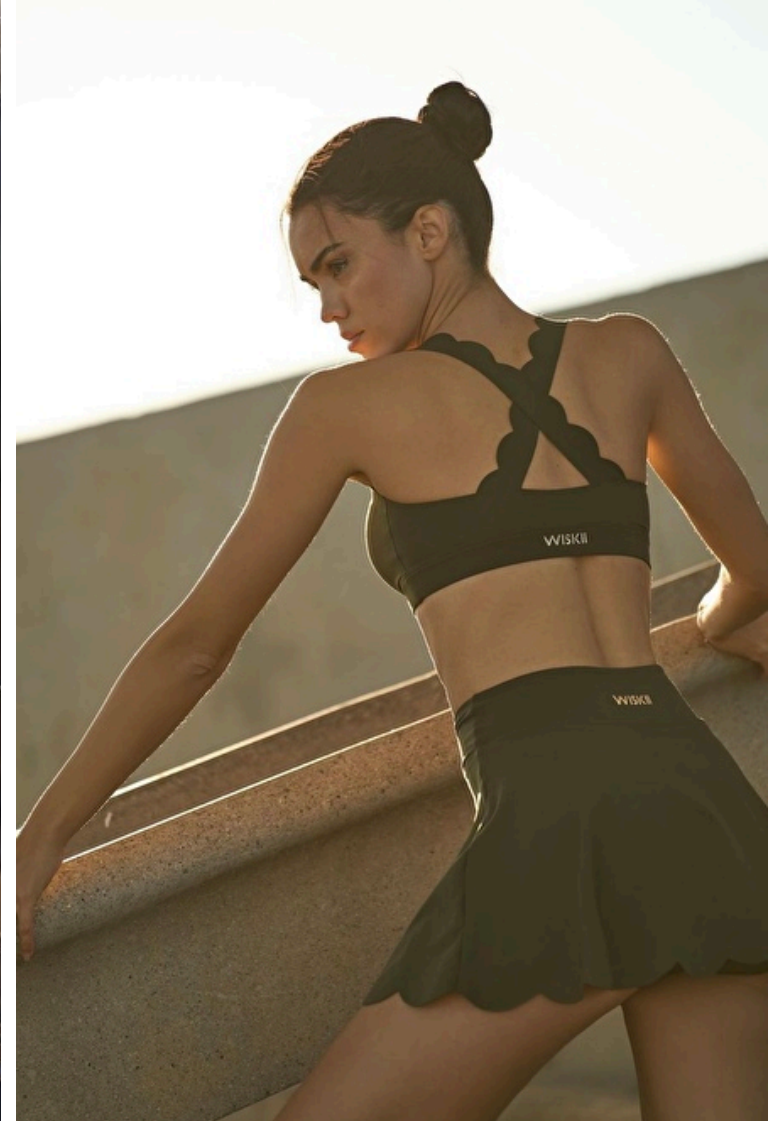

Select

MODEL MANAGEMENT

7250 Melrose Ave Suite 4, Los Angeles, 90046, California, United States
Phone: (213) 454-0991 **Email:** info.losangeles@selectmodel.com **Website:** <https://selectmodel.com/>

Carlota Burch

Height 177cm / 5' 9.5"

Bust 86cm / 34"

Waist 63cm / 25"

Hips 94cm / 37"

Shoes EU/US/UK 39 / 8 / 6

Eyes Green brown

Hair Brown