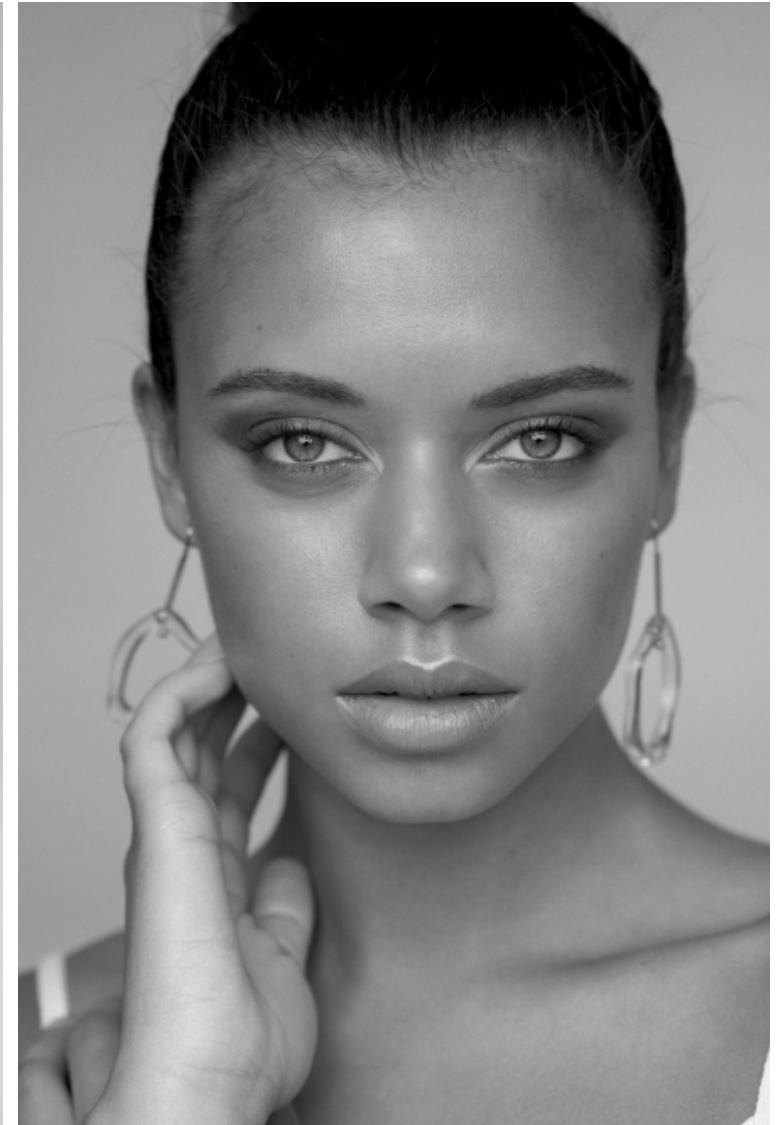

Select

MODEL MANAGEMENT

7250 Melrose Ave Suite 4, Los Angeles, 90046, California, United States

Phone: (213) 454-0991 Email: info.losangeles@selectmodel.com Website: <https://selectmodel.com/>

Chantal Van Dalen

Height 171cm / 5' 7.5"

Size EU/US 34 / 4

Bust 85cm / 33.5"

Waist 62cm / 24.5"

Hips 90cm / 35.5"

Shoes EU/US/UK 36 / 6 / 3

Eyes Blue green

Hair Dark brown

Cup C