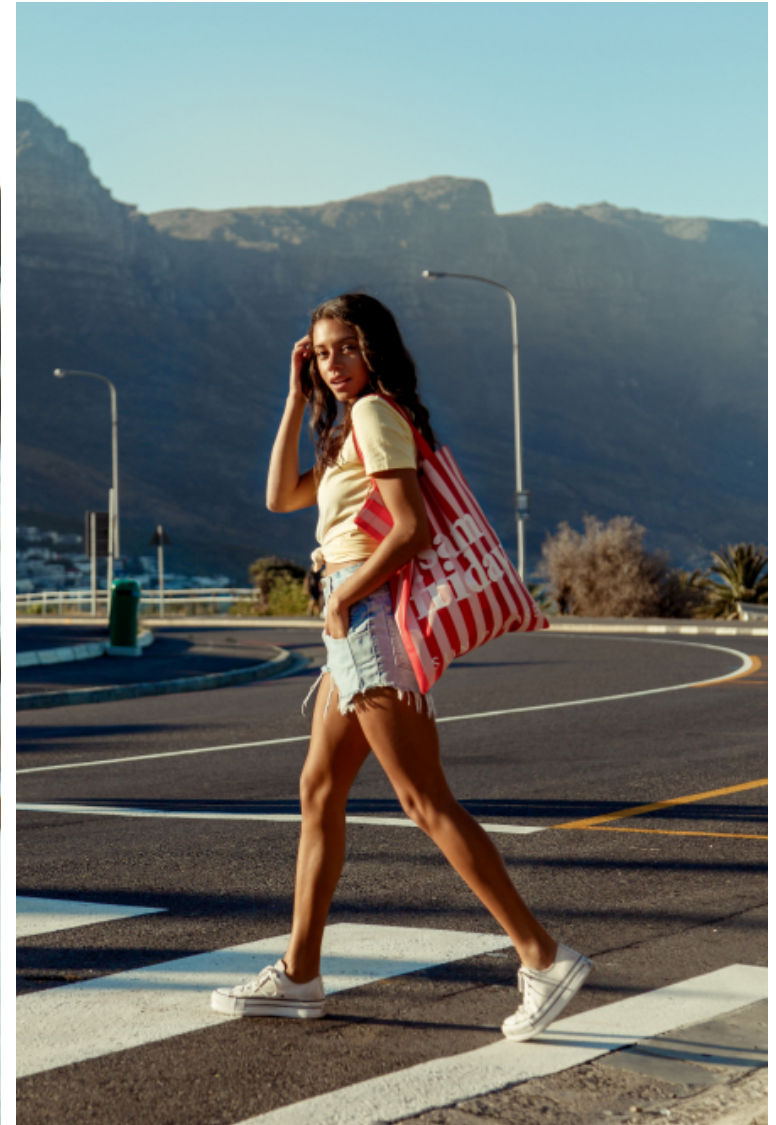

Select

MODEL MANAGEMENT

7250 Melrose Ave Suite 4, Los Angeles, 90046, California, United States
Phone: (213) 454-0991 **Email:** info.losangeles@selectmodel.com **Website:** <https://selectmodel.com/>

Chantal Van Dalen

Height 171cm / 5' 7.5"

Size EU/US 34 / 4

Bust 85cm / 33.5"

Waist 62cm / 24.5"

Hips 90cm / 35.5"

Shoes EU/US/UK 36 / 6 / 3

Eyes Blue green

Hair Dark brown

Cup C