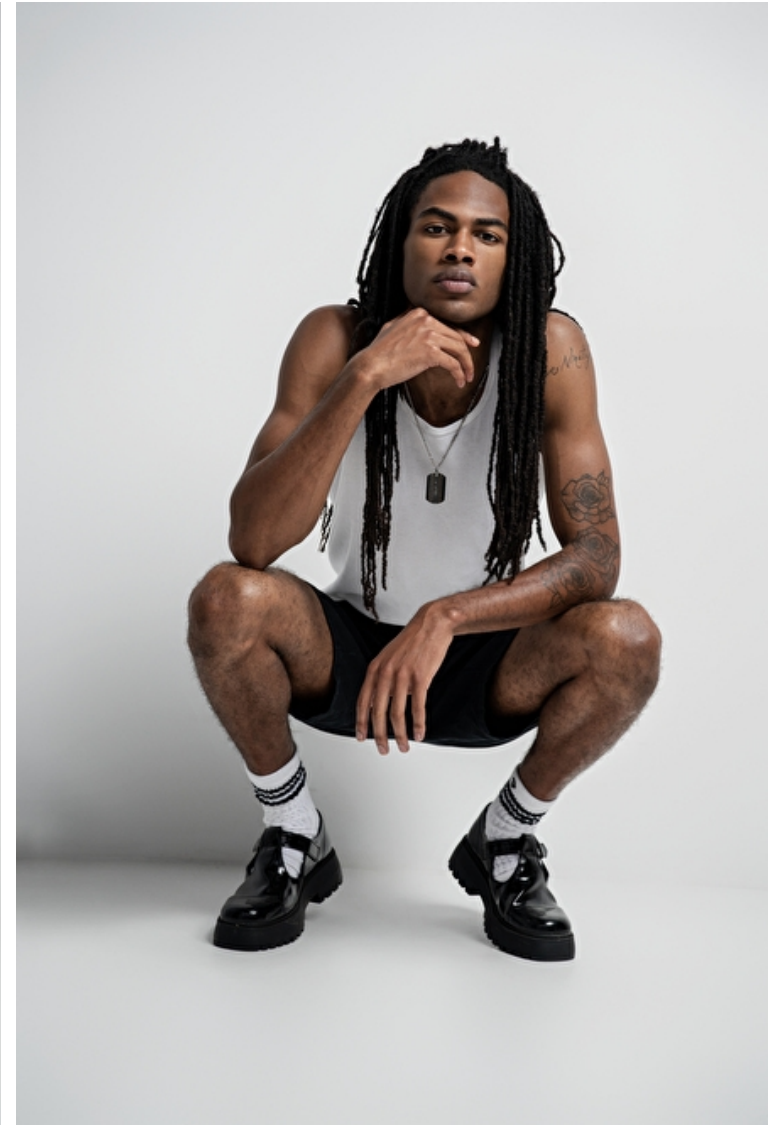

Select

MODEL MANAGEMENT

8255 Beverly Blvd suite 217, Los Angeles, 90048, California, United States

Phone: (213) 454-0991 **Email:** info.losangeles@selectmodel.com **Website:** <https://selectmodel.com/>

Christian Williams

Height 190cm / 6' 3.0"

Waist 74cm / 29"

Shoes EU/US/UK 45 / 12 / 10.5

Eyes Brown

Hair Dark brown

Inseam 86cm / 34"

Neck 40cm / 15.5"

Suit size 48cm / 38"

Suit cut Long