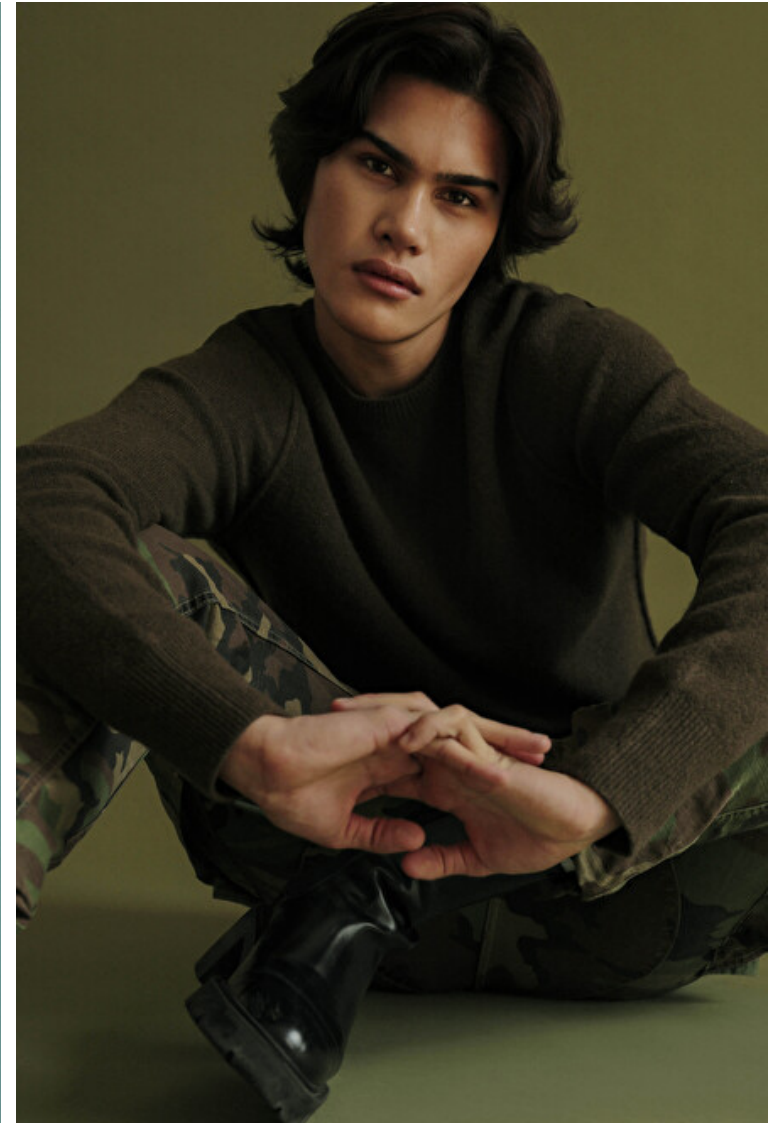

Select

MODEL MANAGEMENT

7250 Melrose Ave Suite 4, Los Angeles, 90046, California, United States

Phone: (213) 454-0991 Email: info.losangeles@selectmodel.com Website: <https://selectmodel.com/>

Cole Nash

Height 183cm / 6' 0.0"

Waist 71cm / 28"

Shoes EU/US/UK 45 / 12 / 10.5

Eyes Brown

Hair Brown

Inseam 79cm / 31"

Neck 36cm / 14"

Suit size 46cm / 36"

Suit cut Long