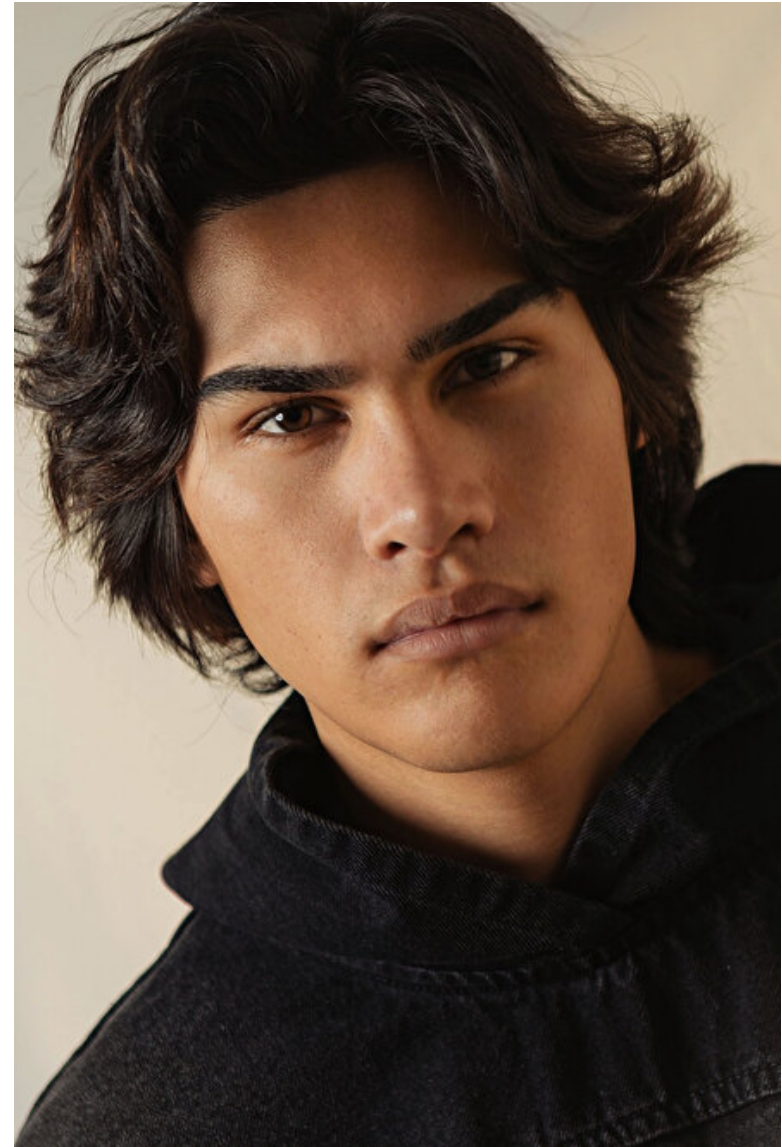

Cole Nash

Height 183cm / 6' 0.0"

Waist 71cm / 28"

Shoes EU/US/UK 45 / 12 / 10.5

Eyes Brown

Hair Brown

Inseam 79cm / 31"

Neck 36cm / 14"

Suit size 46cm / 36"

Suit cut Long