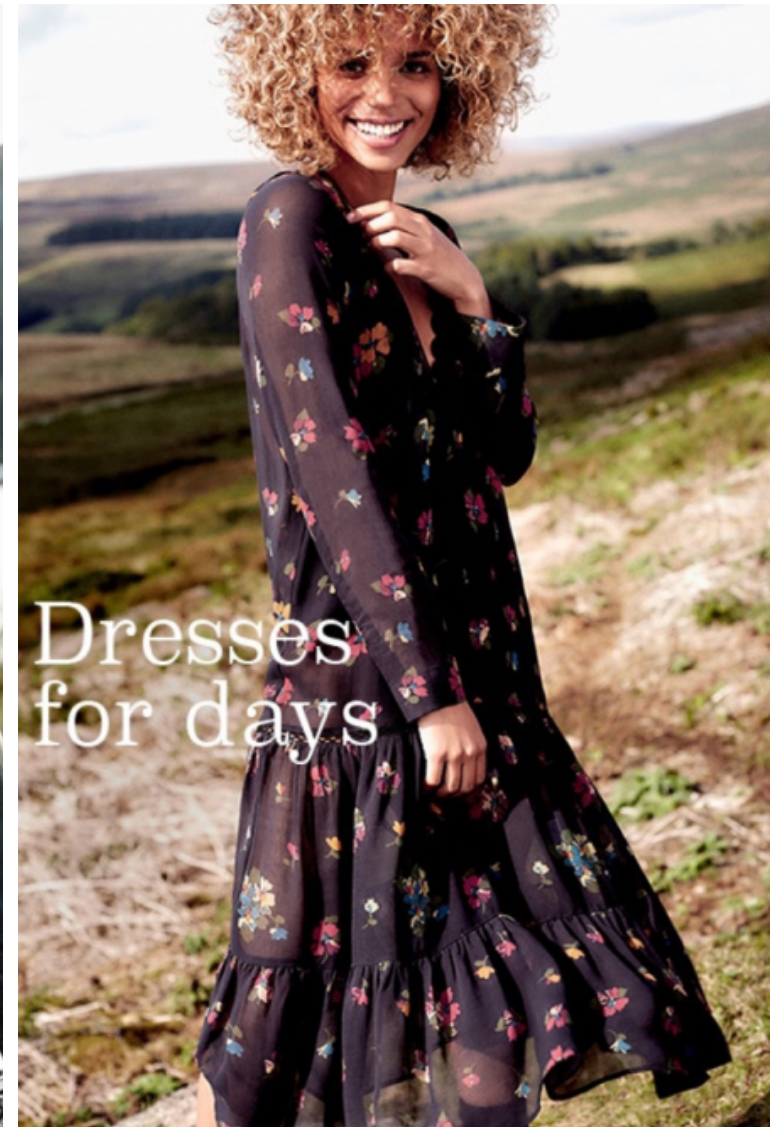

Bust 81cm / 32"

Waist 68cm / 27"

Hips 93cm / 36.5"

Shoes EU/US/UK 38 / 7.5 / 5

Eyes Hazel

Hair Brown

Select

MODEL MANAGEMENT