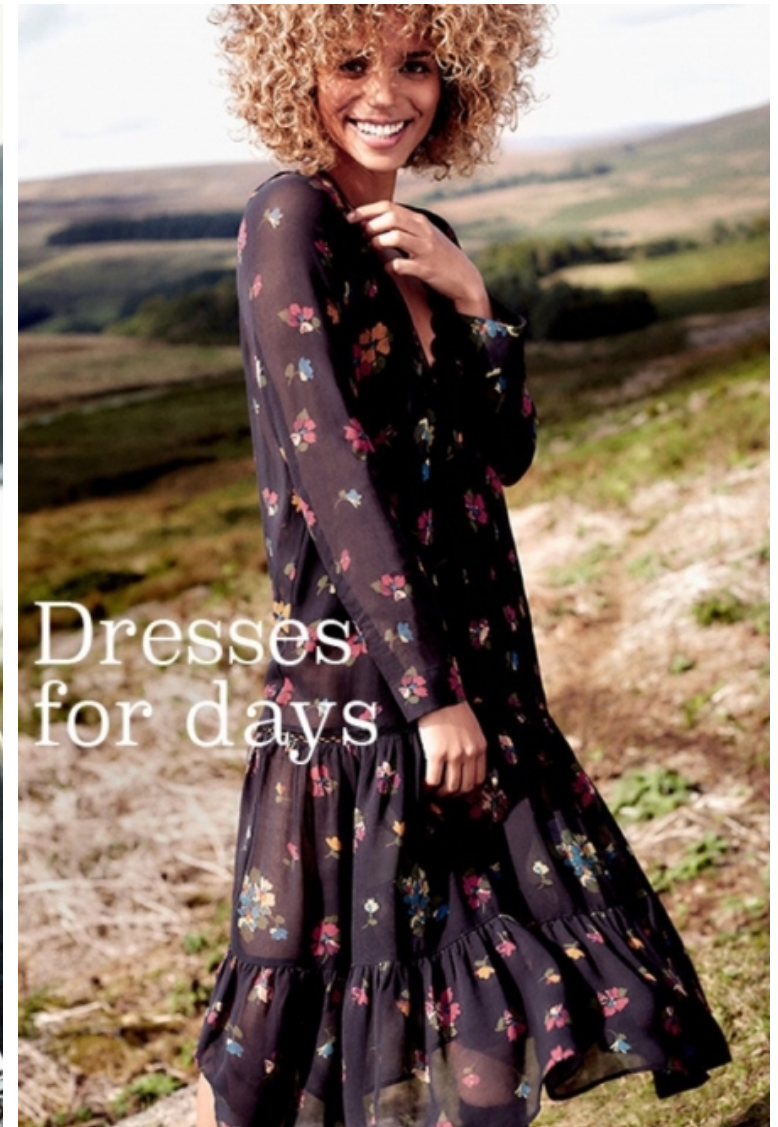

Bust 81cm / 32"

Waist 68cm / 27"

Hips 93cm / 36.5"

Shoes EU/US/UK 38 / 7.5 / 5

Eyes Hazel

Hair Brown

Select

MODEL MANAGEMENT