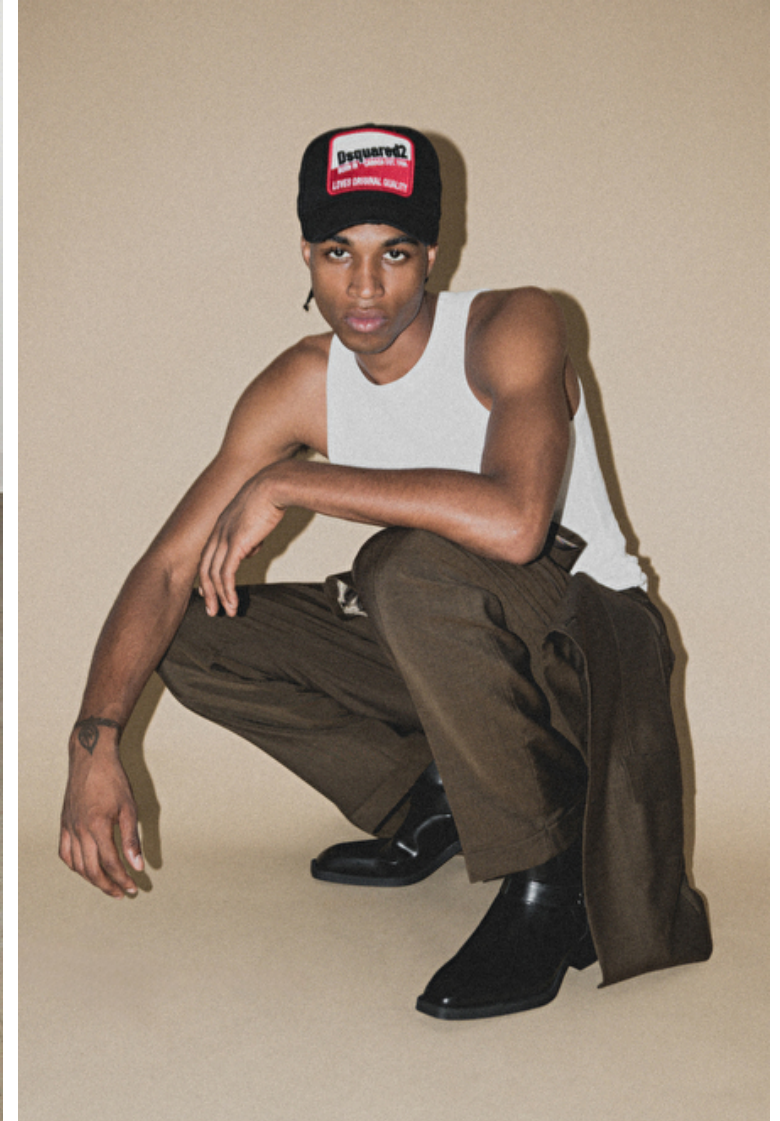

Select

MODEL MANAGEMENT

7250 Melrose Ave Suite 4, Los Angeles, 90046, California, United States

Phone: (213) 454-0991 Email: info.losangeles@selectmodel.com Website: <https://selectmodel.com/>

Davir

Height 183cm / 6' 0.0"

Waist 81cm / 32"

Shoes EU/US/UK 42.5 / 10 / 8.5

Eyes Brown

Hair Black

Inseam 81cm / 32"

Neck 41cm / 16"

Sleeve 89cm / 35"

Suit size 46cm / 36"