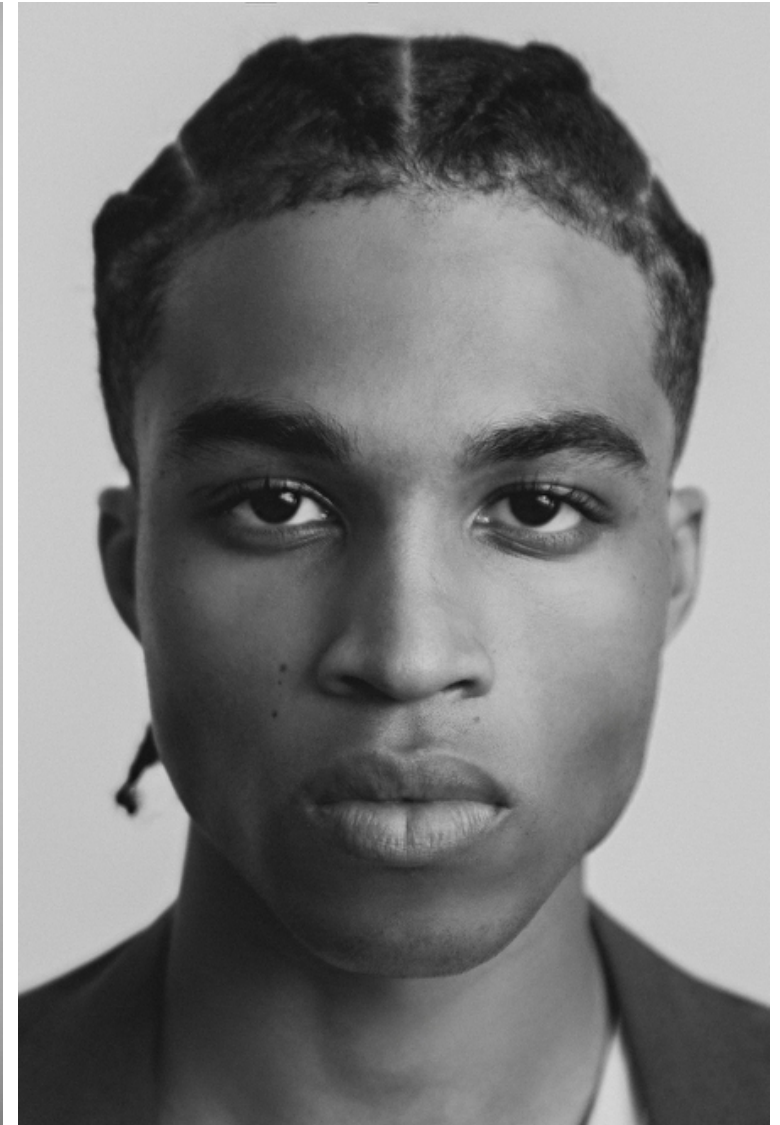

Select

MODEL MANAGEMENT

8255 Beverly Blvd suite 217, Los Angeles, 90048, California, United States

Phone: (213) 454-0991 **Email:** info.losangeles@selectmodel.com **Website:** <https://selectmodel.com/>

Davir

Height 183cm / 6' 0.0"

Waist 81cm / 32"

Shoes EU/US/UK 42.5 / 10 / 8.5

Eyes Brown

Hair Black

Inseam 81cm / 32"

Neck 41cm / 16"

Sleeve 89cm / 35"

Suit size 46cm / 36"