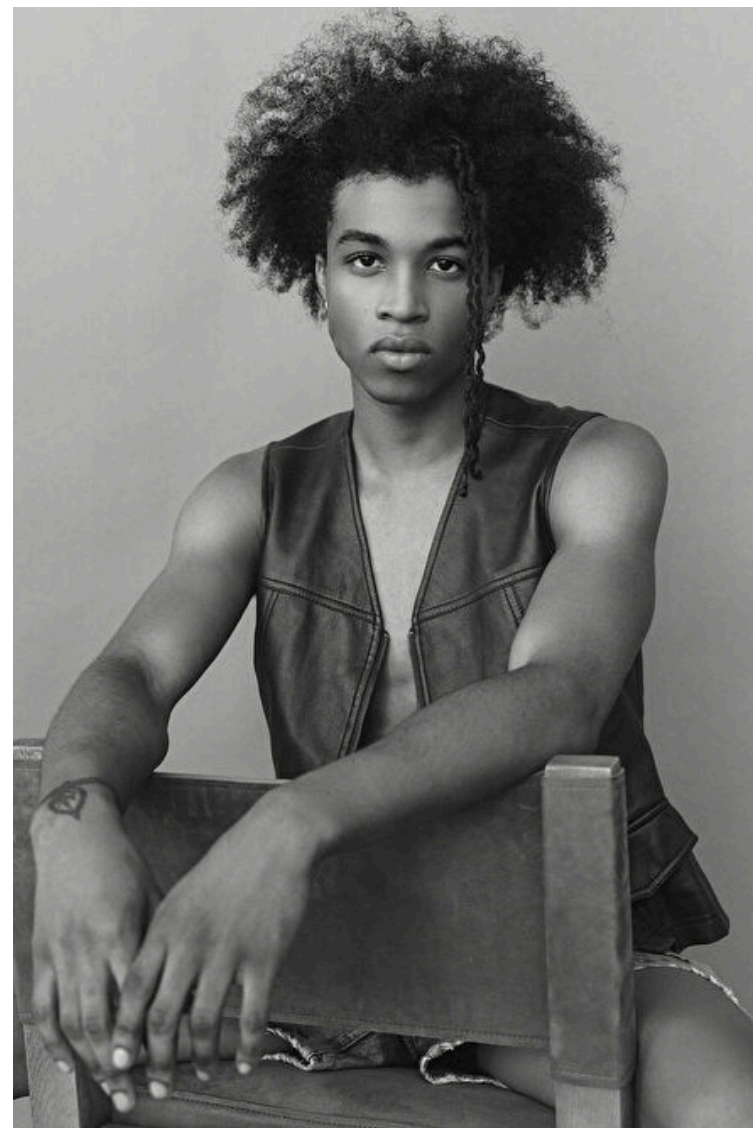

Select

MODEL MANAGEMENT

7250 Melrose Ave Suite 4, Los Angeles, 90046, California, United States

Phone: (213) 454-0991 Email: info.losangeles@selectmodel.com Website: <https://selectmodel.com/>

Davir

Height 183cm / 6' 0.0"

Waist 81cm / 32"

Shoes EU/US/UK 42.5 / 10 / 8.5

Eyes Brown

Hair Black

Inseam 81cm / 32"

Neck 41cm / 16"

Sleeve 89cm / 35"

Suit size 46cm / 36"