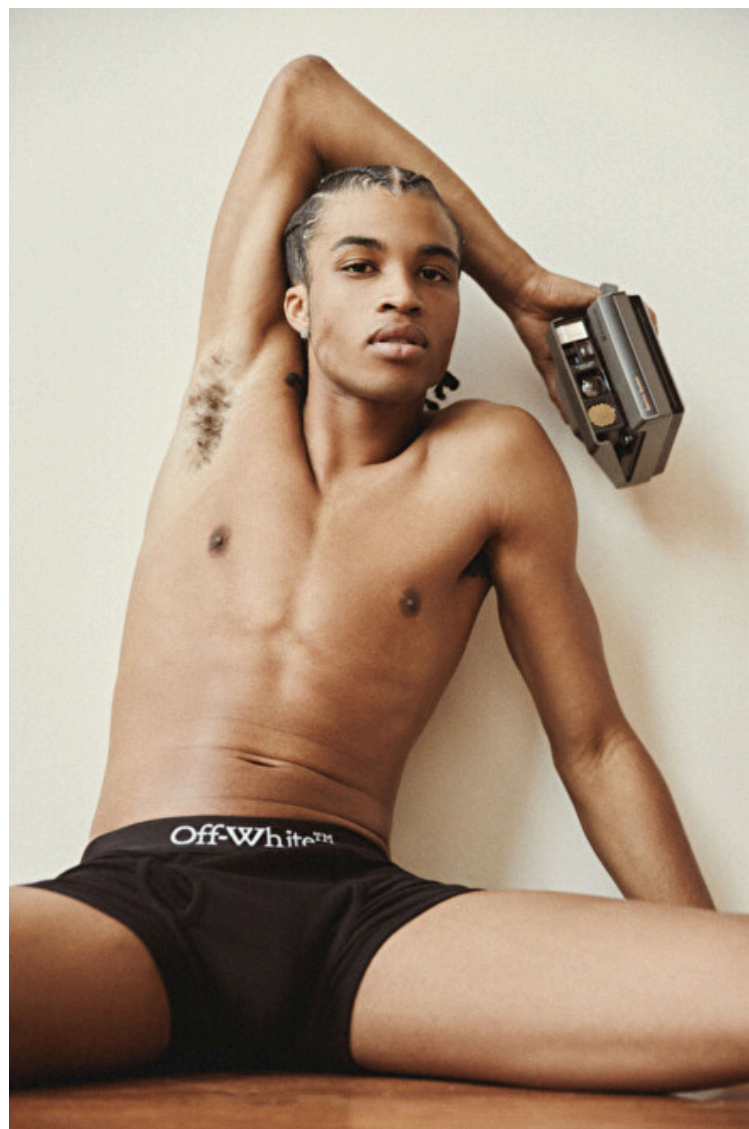

Select

MODEL MANAGEMENT

7250 Melrose Ave Suite 4, Los Angeles, 90046, California, United States

Phone: (213) 454-0991 Email: info.losangeles@selectmodel.com Website: <https://selectmodel.com/>

Davir

Height 183cm / 6' 0.0"

Waist 81cm / 32"

Shoes EU/US/UK 42.5 / 10 / 8.5

Eyes Brown

Hair Black

Inseam 81cm / 32"

Neck 41cm / 16"

Sleeve 89cm / 35"

Suit size 46cm / 36"