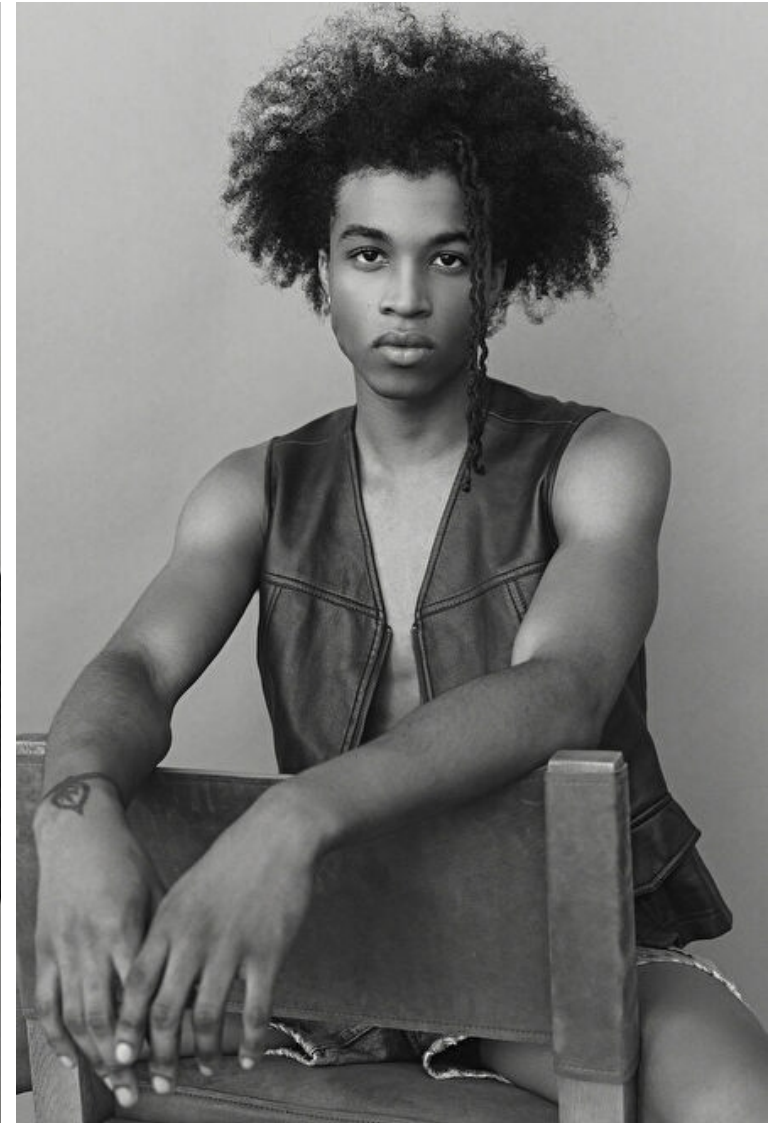

Select

MODEL MANAGEMENT

8255 Beverly Blvd suite 217, Los Angeles, 90048, California, United States

Phone: (213) 454-0991 Email: info.losangeles@selectmodel.com Website: <https://selectmodel.com/>

Davir

Height 183cm / 6' 0.0"

Waist 81cm / 32"

Shoes EU/US/UK 42.5 / 10 / 8.5

Eyes Brown

Hair Black

Inseam 81cm / 32"

Neck 41cm / 16"

Sleeve 89cm / 35"

Suit size 46cm / 36"