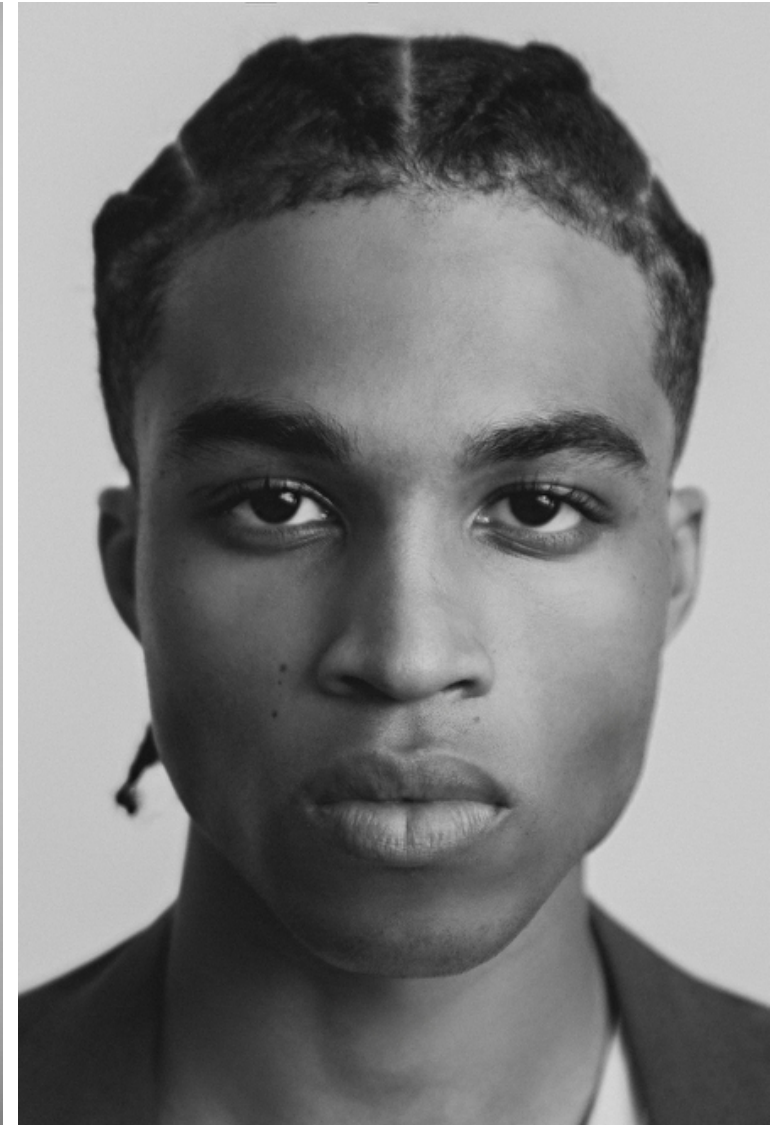

Select

MODEL MANAGEMENT

7250 Melrose Ave Suite 4, Los Angeles, 90046, California, United States

Phone: (213) 454-0991 **Email:** info.losangeles@selectmodel.com **Website:** <https://selectmodel.com/>

Davir

Height 183cm / 6' 0.0"

Waist 81cm / 32"

Shoes EU/US/UK 42.5 / 10 / 8.5

Eyes Brown

Hair Black

Inseam 81cm / 32"

Neck 41cm / 16"

Sleeve 89cm / 35"

Suit size 46cm / 36"