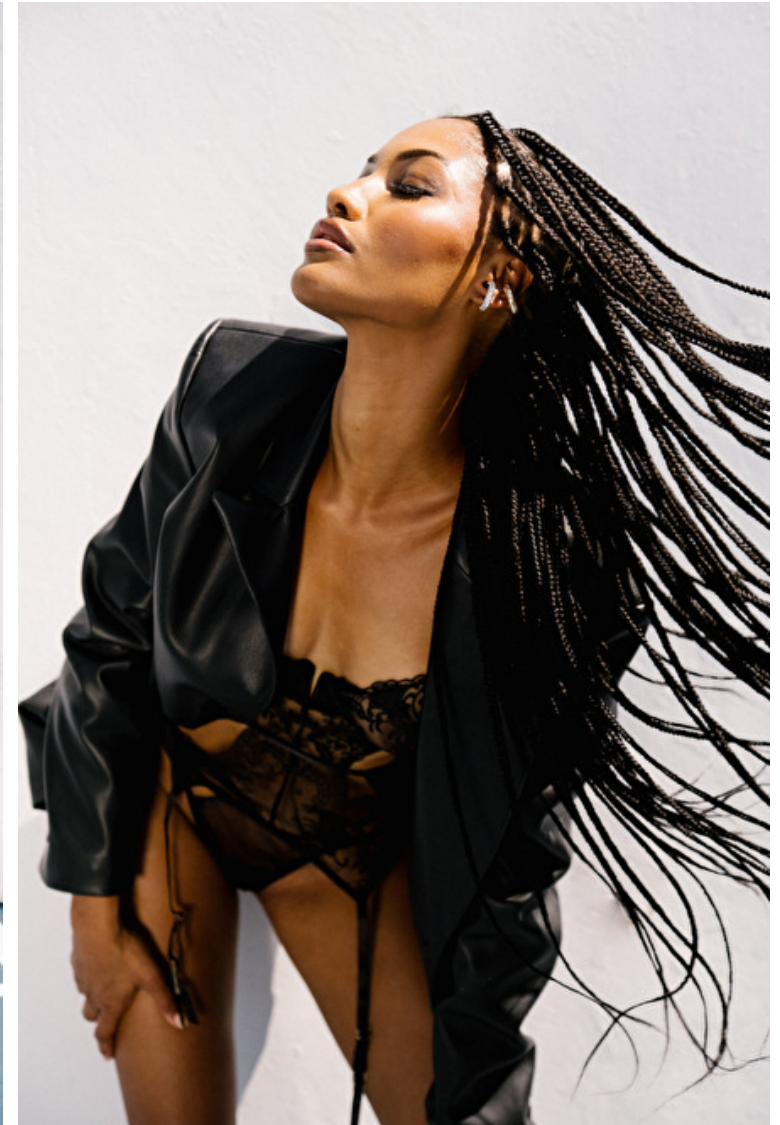

Select

MODEL MANAGEMENT

7250 Melrose Ave Suite 4, Los Angeles, 90046, California, United States

Phone: (213) 454-0991 Email: info.losangeles@selectmodel.com Website: <https://selectmodel.com/>

Deshlee Ford

Height 175cm / 5' 9.0"

Size EU/US 32 / 2

Bust 81cm / 32"

Waist 61cm / 24"

Hips 93cm / 36.5"

Shoes EU/US/UK 39.5 / 8.5 / 6

Eyes Brown

Hair Black

Cup B