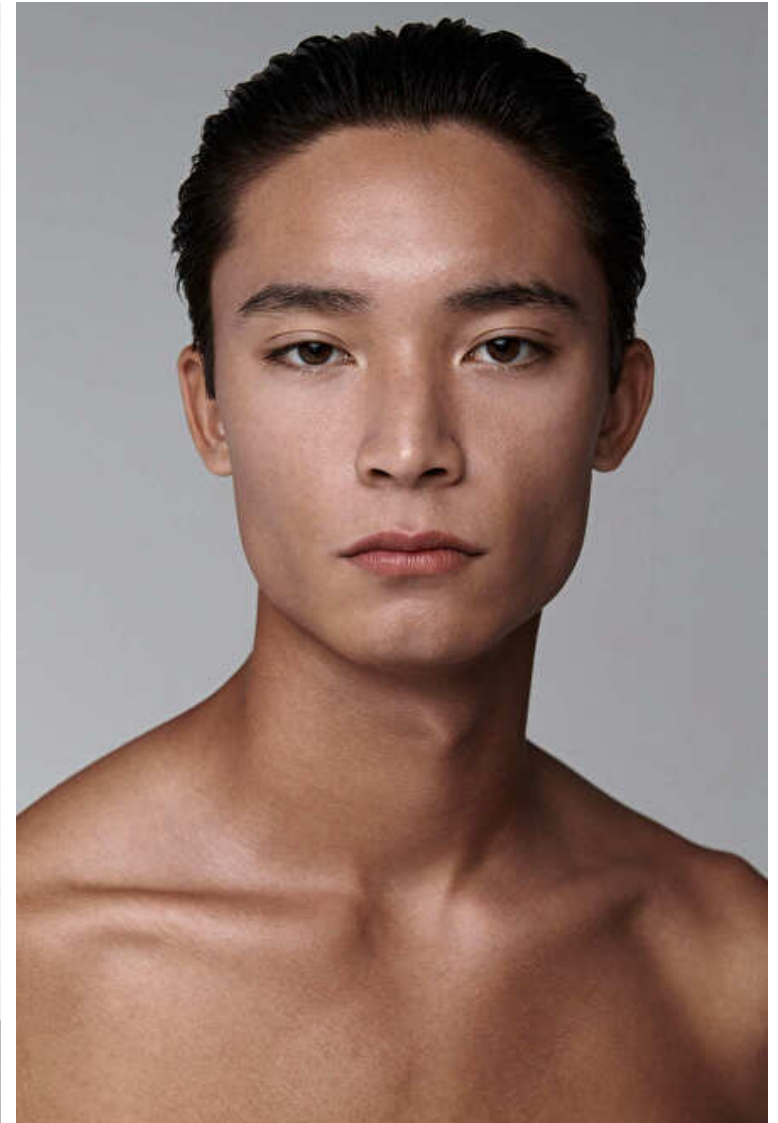

Dillon Jun-Yu

Height 188cm / 6' 2.0"

Waist 76cm / 30"

Shoes EU/US/UK 45 / 12 / 10.5

Eyes Brown

Hair Dark brown

Inseam 81cm / 32"

Neck 41cm / 16"

Sleeve 89cm / 35"

Suit size 48cm / 38"

Suit cut Regular

Location OH