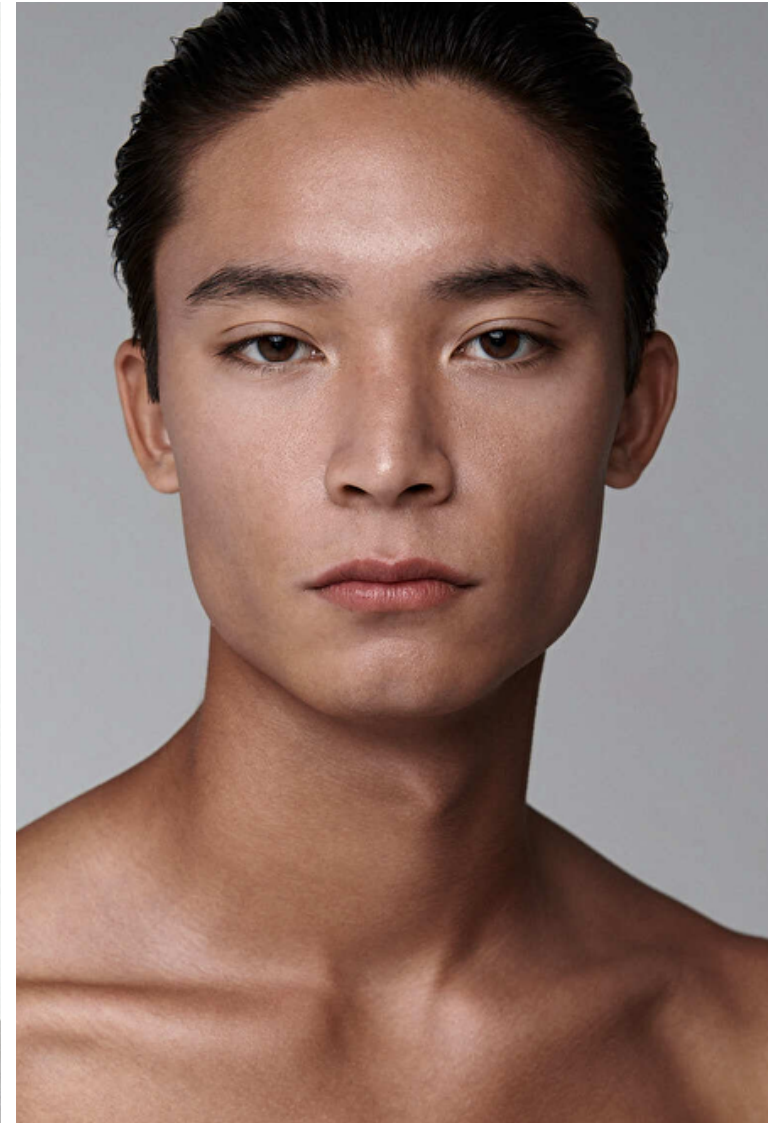

Dillon Jun-Yu

Height 188cm / 6' 2.0"

Waist 76cm / 30"

Shoes EU/US/UK 45 / 12 / 10.5

Eyes Brown

Hair Dark brown

Inseam 81cm / 32"

Neck 41cm / 16"

Sleeve 89cm / 35"

Suit size 48cm / 38"

Suit cut Regular

Location OH