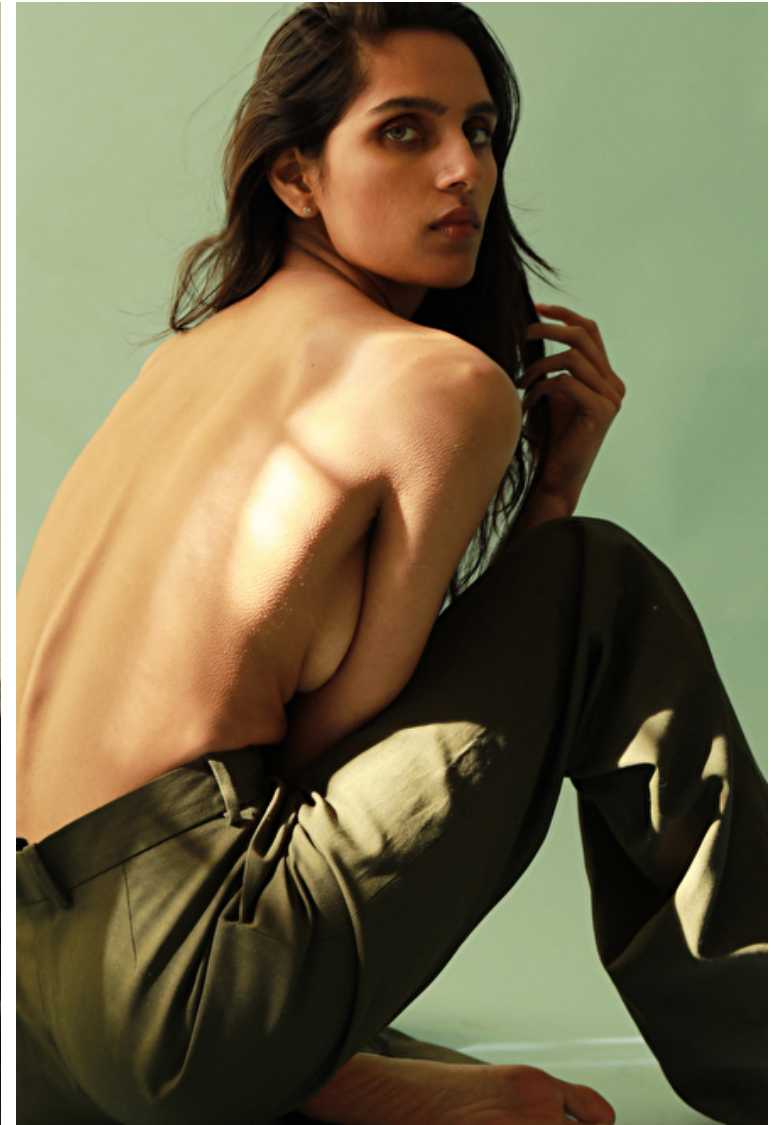

Select

MODEL MANAGEMENT

7250 Melrose Ave Suite 4, Los Angeles, 90046, California, United States

Phone: (213) 454-0991 **Email:** info.losangeles@selectmodel.com **Website:** <https://selectmodel.com/>

Diya Patel

Height 173cm / 5' 8.0"

Size EU/US 32 / 2

Bust 81cm / 32"

Waist 61cm / 24"

Hips 86cm / 34"

Shoes EU/US/UK 40.5 / 9.5 / 7

Eyes Brown

Hair Brown