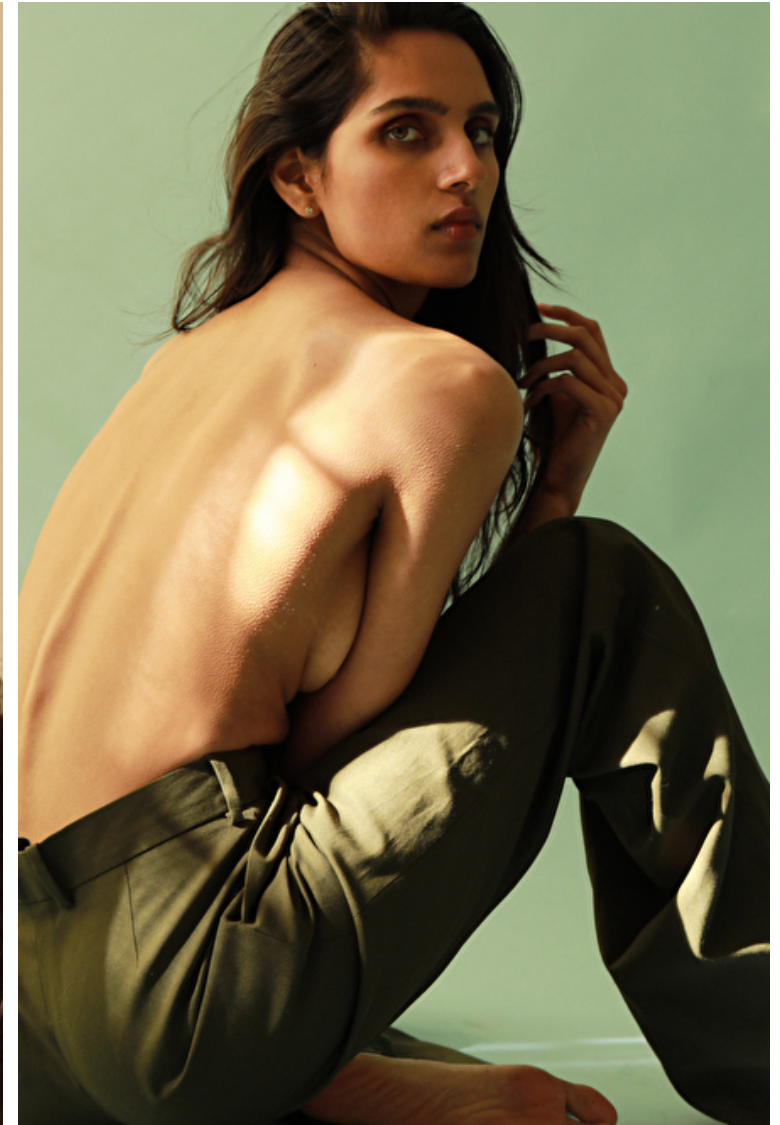

Height 173cm / 5' 8.0"

Size EU/US 32 / 2

Bust 81cm / 32"

Waist 61cm / 24"

Hips 86cm / 34"

Shoes EU/US/UK 40.5 / 9.5 / 7

Eyes Brown

Hair Brown