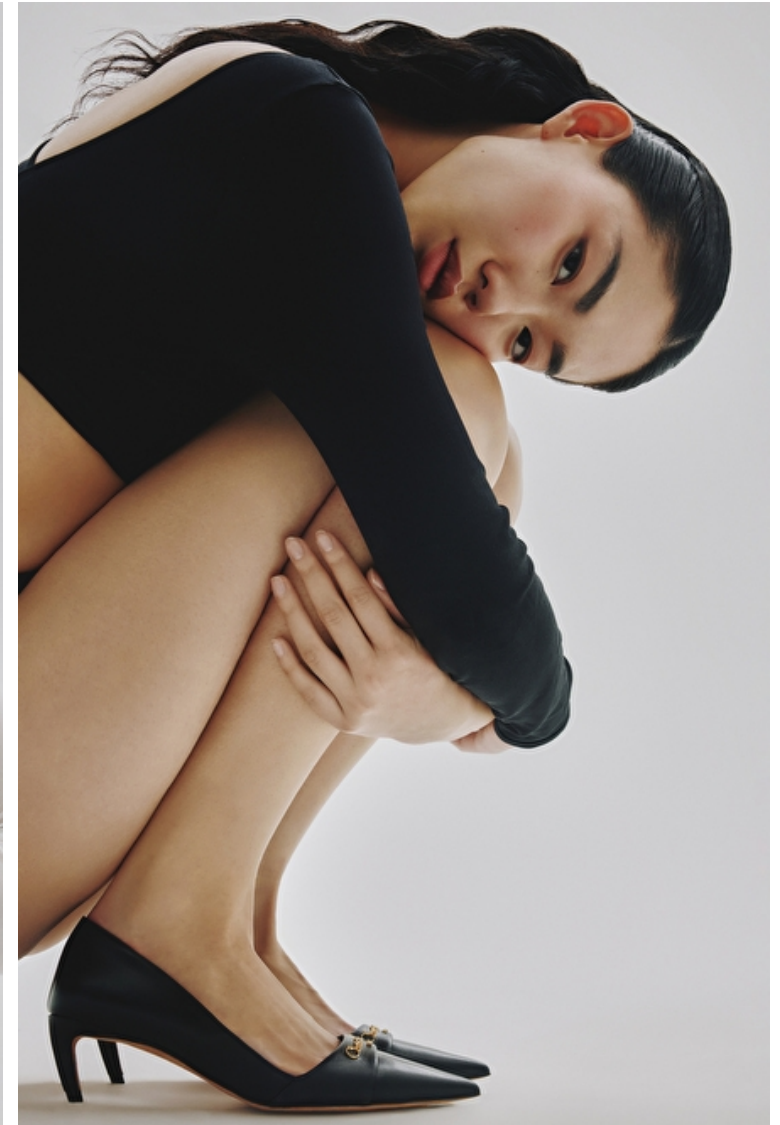

Select

MODEL MANAGEMENT

8255 Beverly Blvd suite 217, Los Angeles, 90048, California, United States

Phone: (213) 454-0991 Email: info.losangeles@selectmodel.com Website: <https://selectmodel.com/>

DORRIT Li

Height 177cm / 5' 9.5"

Size EU/US 36 / 6

Bust 80cm / 31.5"

Waist 62cm / 24.5"

Hips 91cm / 36"

Shoes EU/US/UK 39 / 8 / 6

Eyes Brown

Hair Black

Cup B

Location LONDON