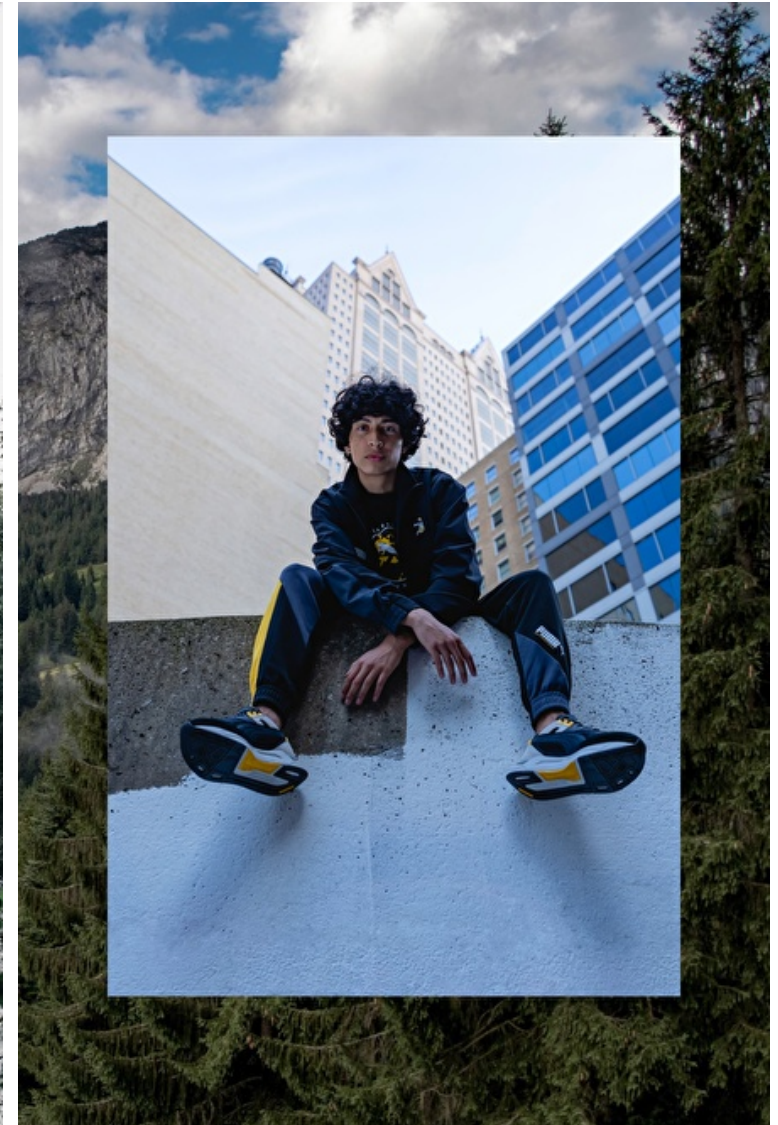

Eleazar Ibarra

Height 178cm / 5' 10.0"

Waist 71cm / 28"

Shoes EU/US/UK 40 / 9 / 7

Eyes Brown

Hair Black

Inseam 76cm / 30"

Neck 33cm / 13"

Sleeve 76cm / 30"

Suit size 48cm / 38"

Suit cut Regular

Location New York

Eleazar Ibarra

Height 178cm / 5' 10.0"

Waist 71cm / 28"

Shoes EU/US/UK 40 / 9 / 7