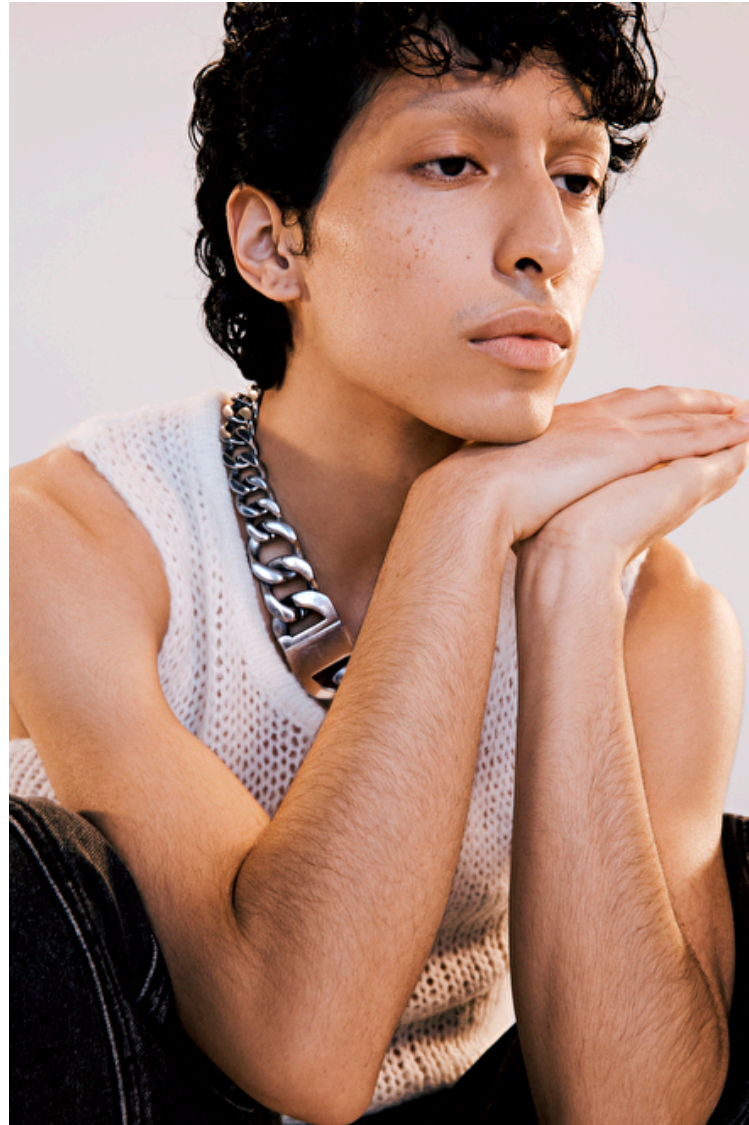

Select

MODEL MANAGEMENT

7250 Melrose Ave Suite 4, Los Angeles, 90046, California, United States
Phone: (213) 454-0991 Email: info.losangeles@selectmodel.com Website: <https://selectmodel.com/>

Eleazar Ibarra

Height 178cm / 5' 10.0"

Waist 71cm / 28"

Shoes EU/US/UK 40 / 9 / 7

Eyes Brown

Hair Black

Inseam 76cm / 30"

Neck 33cm / 13"

Sleeve 76cm / 30"

Suit size 48cm / 38"

Suit cut Regular

Location New York

Top: Bianca Chandón @biancachandon
Skirt: Helmut Lang @helmutlang
Jeans: Stylist Own
Shoes: Bape @bape_us
Hair Accessory: Sideara @shopsideara