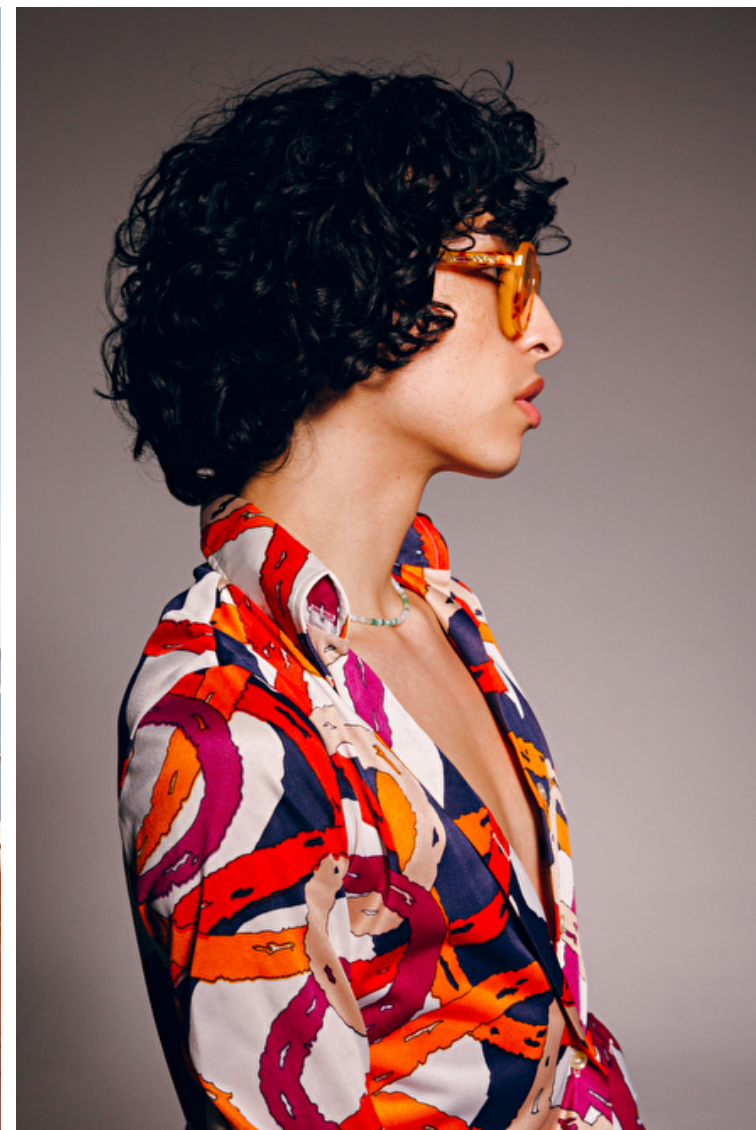

Eleazar Ibarra

Height 178cm / 5' 10.0"

Waist 71cm / 28"

Shoes EU/US/UK 40 / 9 / 7

Eyes Brown

Hair Black

Inseam 76cm / 30"

Neck 33cm / 13"

Sleeve 76cm / 30"

Suit size 48cm / 38"

Suit cut Regular

Location New York