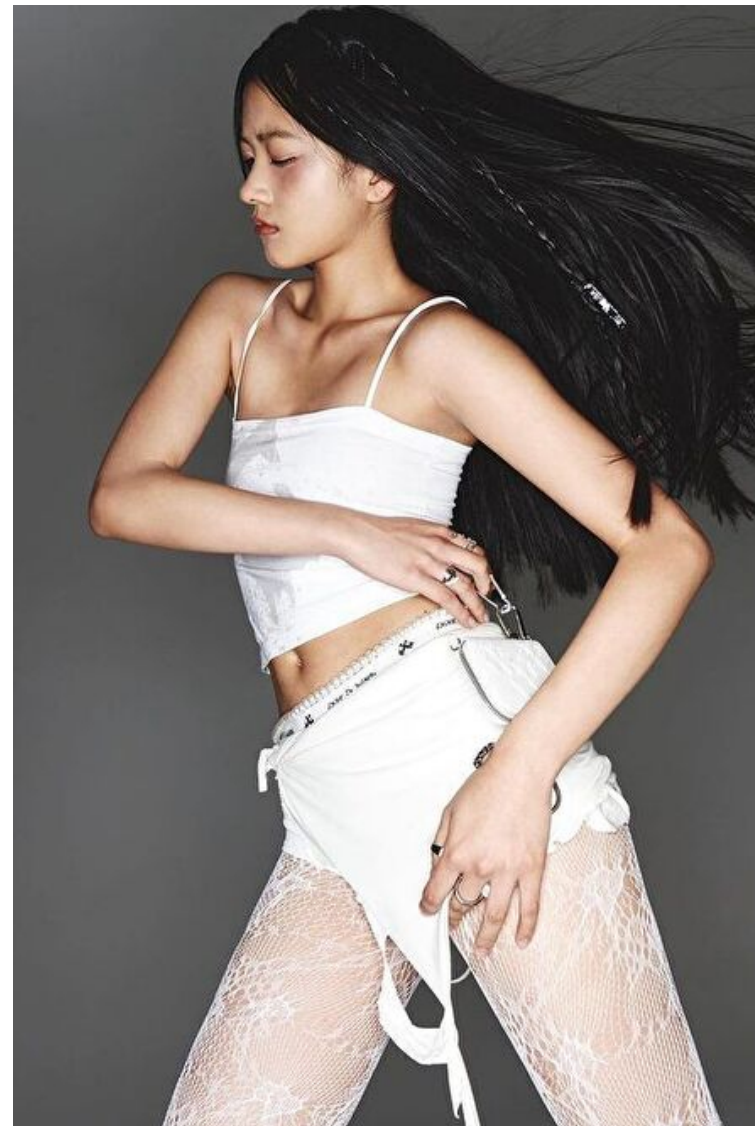

Select

MODEL MANAGEMENT

8255 Beverly Blvd suite 217, Los Angeles, 90048, California, United States

Phone: (213) 454-0991 Email: info.losangeles@selectmodel.com Website: <https://selectmodel.com/>

Elena Hu

Height 175cm / 5' 9.0"

Size EU/US 32 / 2

Bust 81cm / 32"

Waist 61cm / 24"

Hips 90cm / 35.5"

Shoes EU/US/UK 37.5 / 7 / 4

Eyes Brown

Hair Black