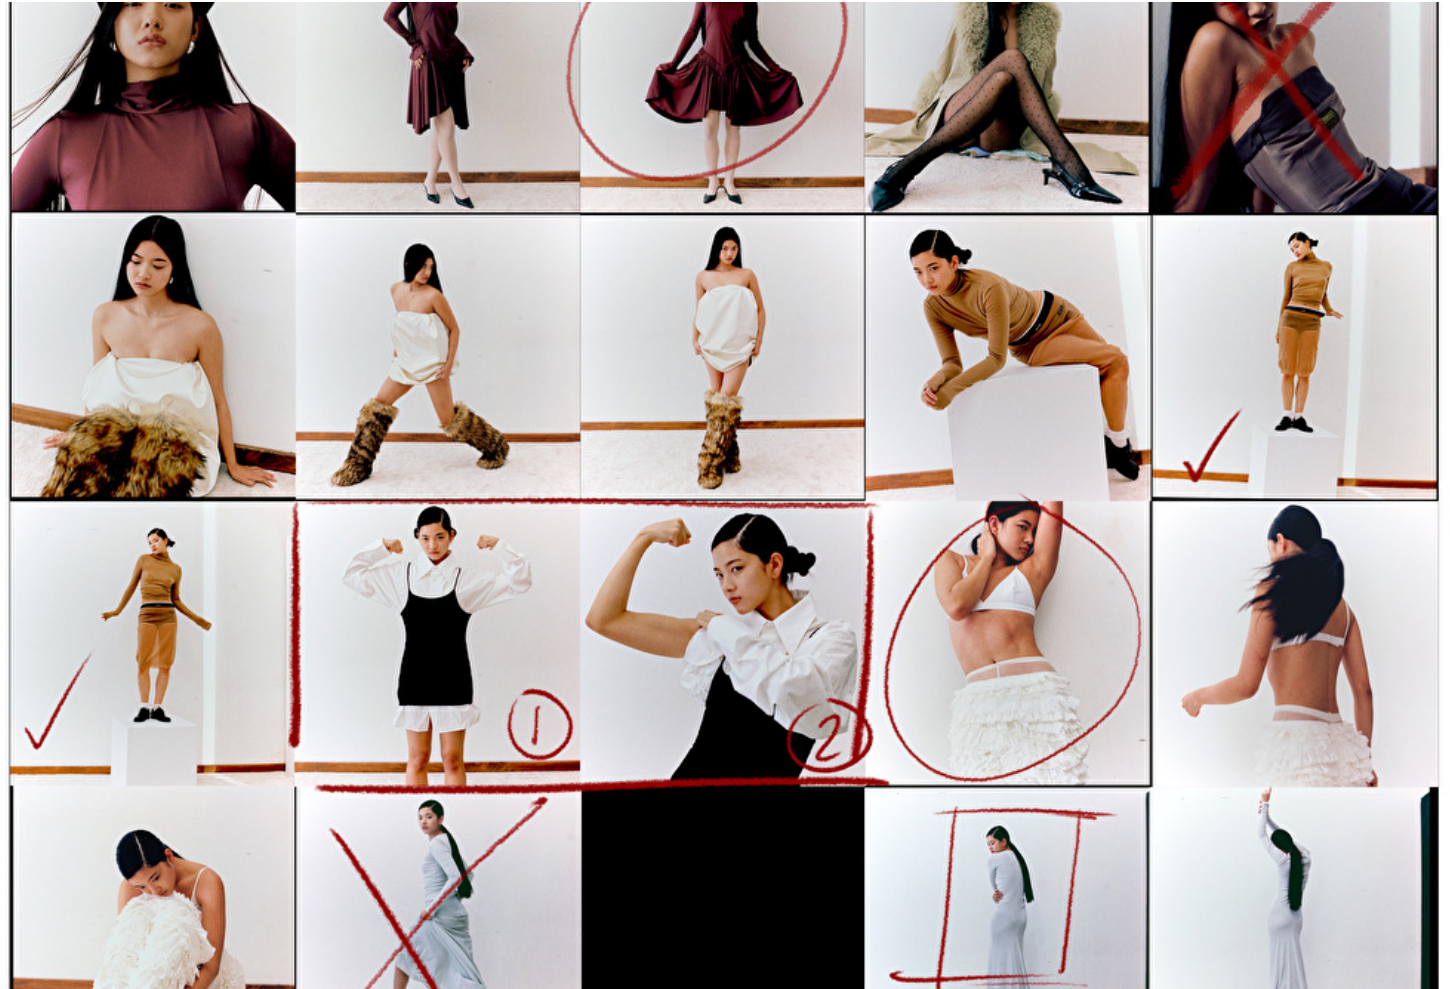

Select

MODEL MANAGEMENT

8255 Beverly Blvd suite 217, Los Angeles, 90048, California, United States

Phone: (213) 454-0991 Email: info.losangeles@selectmodel.com Website: https://selectmodel.com/

Elena Hu

Height 175cm / 5' 9.0"

Size EU/US 32 / 2

Bust 81cm / 32"

Waist 61cm / 24"

Hips 90cm / 35.5"

Shoes EU/US/UK 37.5 / 7 / 4

Eyes Brown

Hair Black