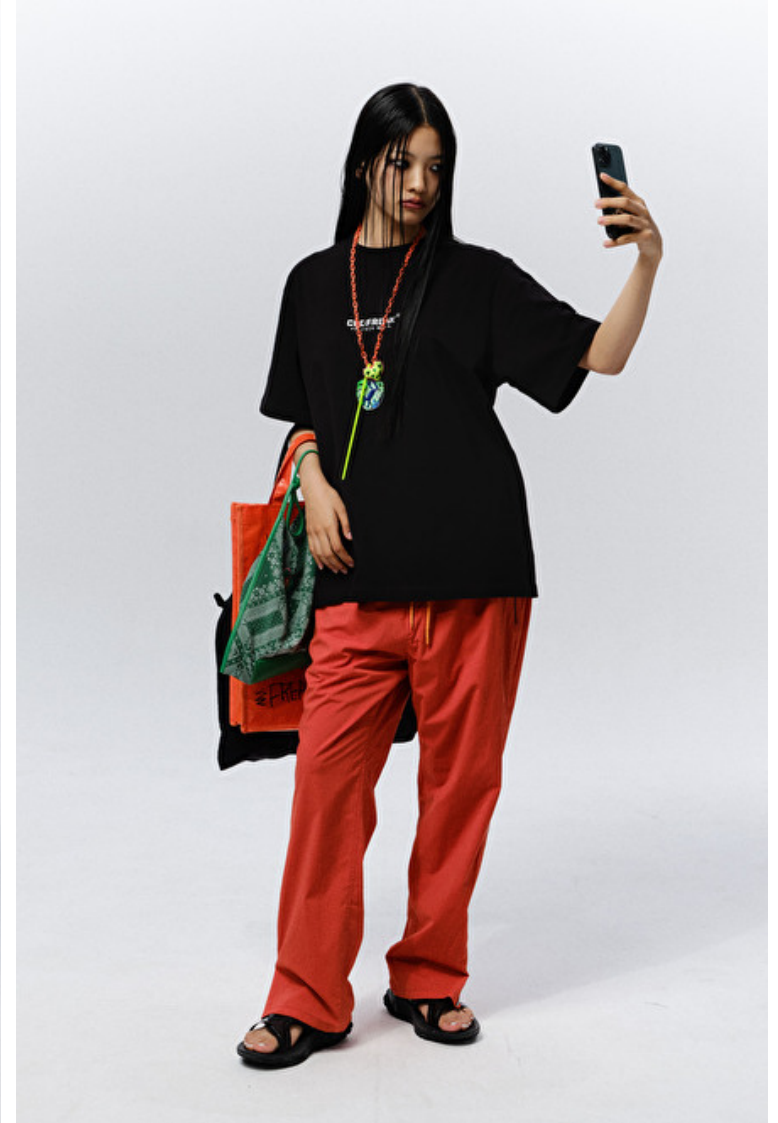

Size EU/US 32 / 2

Bust 81cm / 32"

Waist 61cm / 24"

Hips 90cm / 35.5"

Shoes EU/US/UK 37.5 / 7 / 4

Eyes Brown

Hair Black

SSENSE