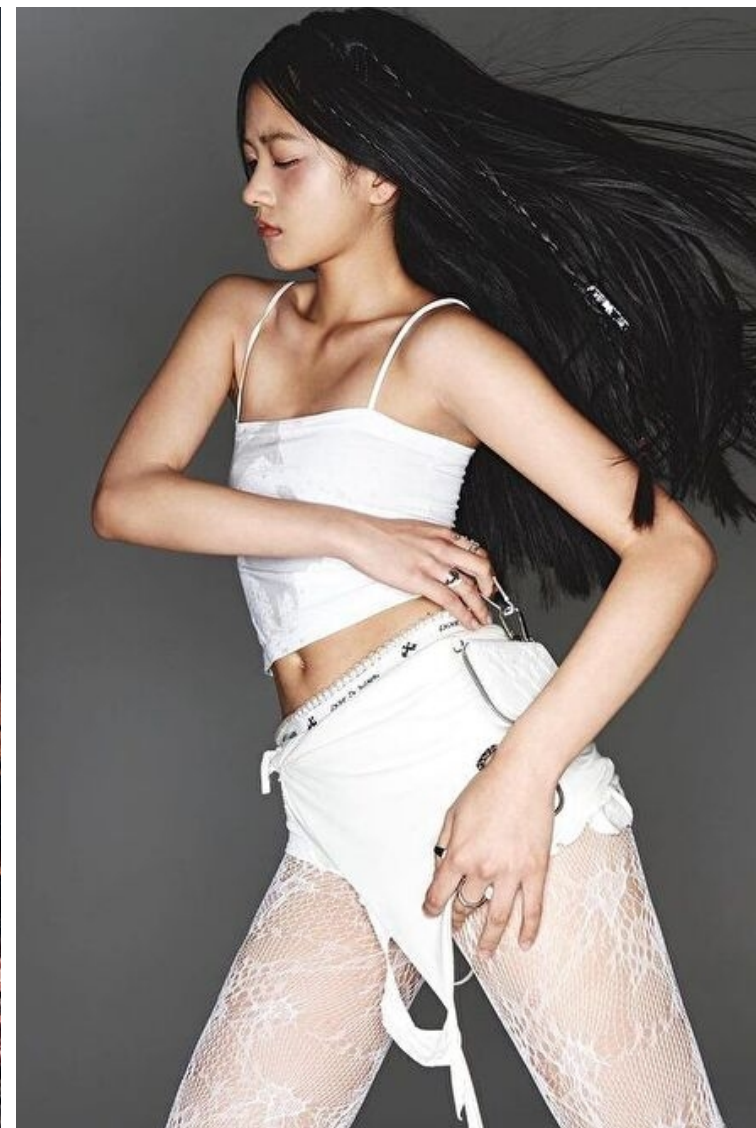

Select

MODEL MANAGEMENT

8255 Beverly Blvd suite 217, Los Angeles, 90048, California, United States

Phone: (213) 454-0991 Email: info.losangeles@selectmodel.com Website: <https://selectmodel.com/>

Elena Hu

Height 175cm / 5' 9.0"

Size EU/US 32 / 2

Bust 81cm / 32"

Waist 61cm / 24"

Hips 90cm / 35.5"

Shoes EU/US/UK 37.5 / 7 / 4

Eyes Brown

Hair Black