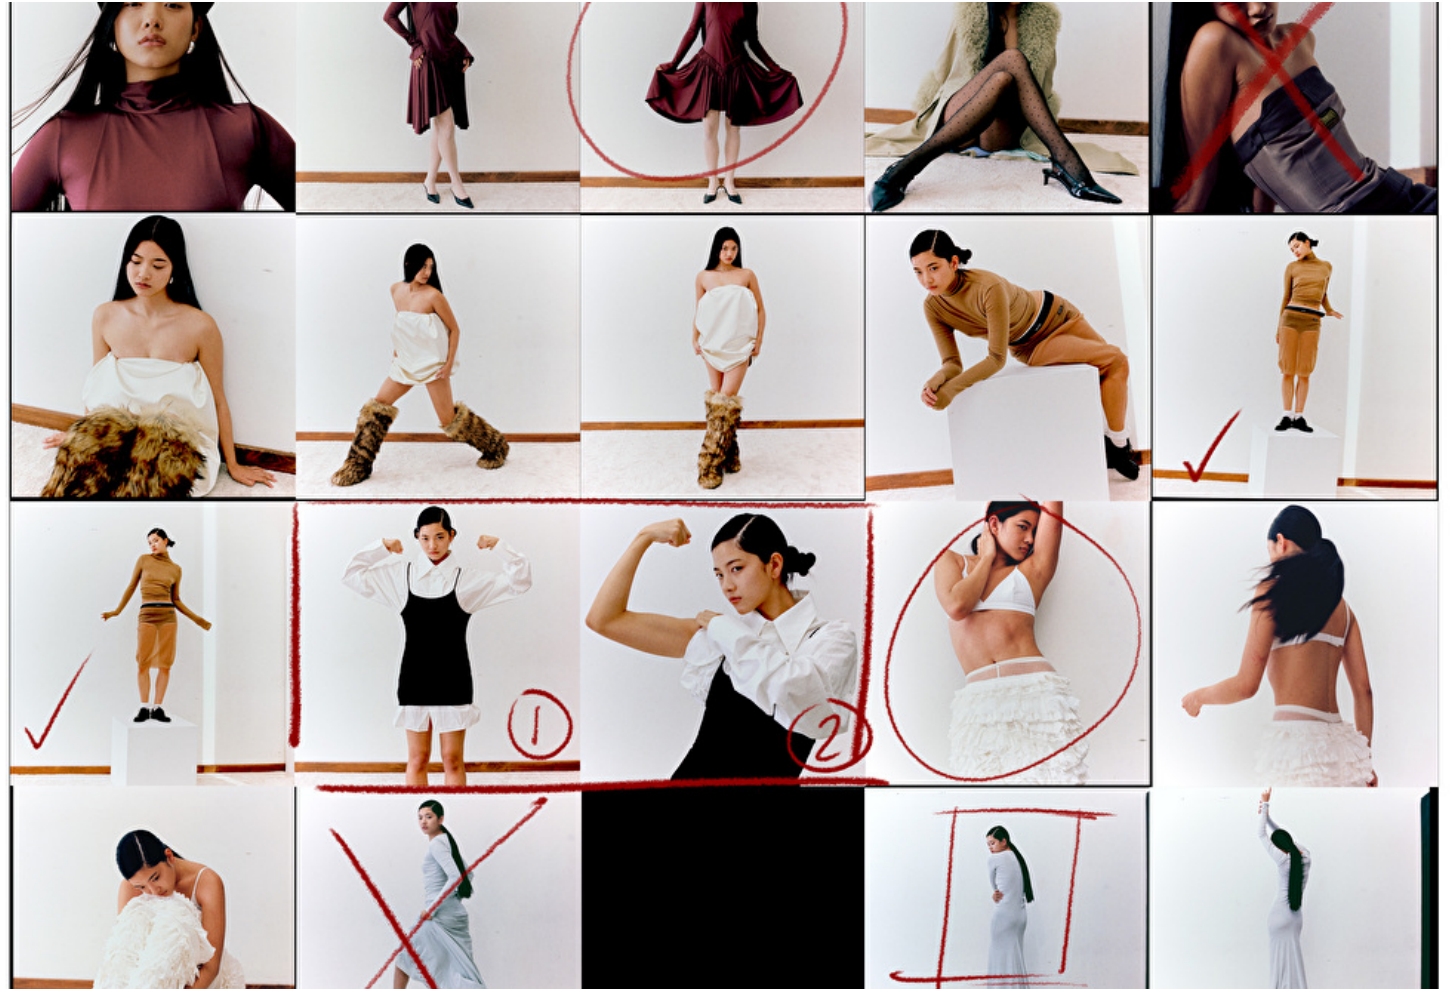

Size EU/US 32 / 2

Bust 81cm / 32"

Waist 61cm / 24"

Hips 90cm / 35.5"

Shoes EU/US/UK 37.5 / 7 / 4

Eyes Brown

Hair Black

Elena Hu