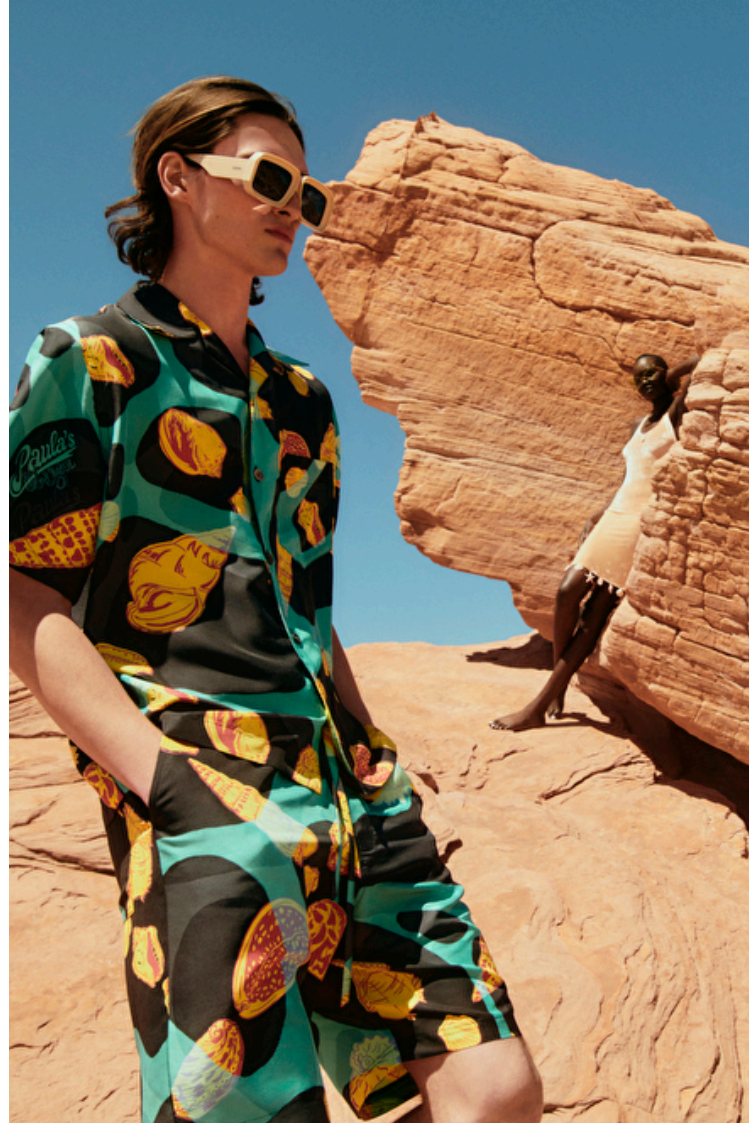

Select

MODEL MANAGEMENT

7250 Melrose Ave Suite 4, Los Angeles, 90046, California, United States

Phone: (213) 454-0991 Email: info.losangeles@selectmodel.com Website: <https://selectmodel.com/>

Elijah

Height 188cm / 6' 2.0"

Waist 76cm / 30"

Shoes EU/US/UK 44 / 11 / 9.5

Eyes Brown

Hair Brown

Chest 92cm / 36"

Inseam 86cm / 34"

Neck 38cm / 15"

Sleeve 86cm / 34"

Suit size 46cm / 36"

Suit cut Regular