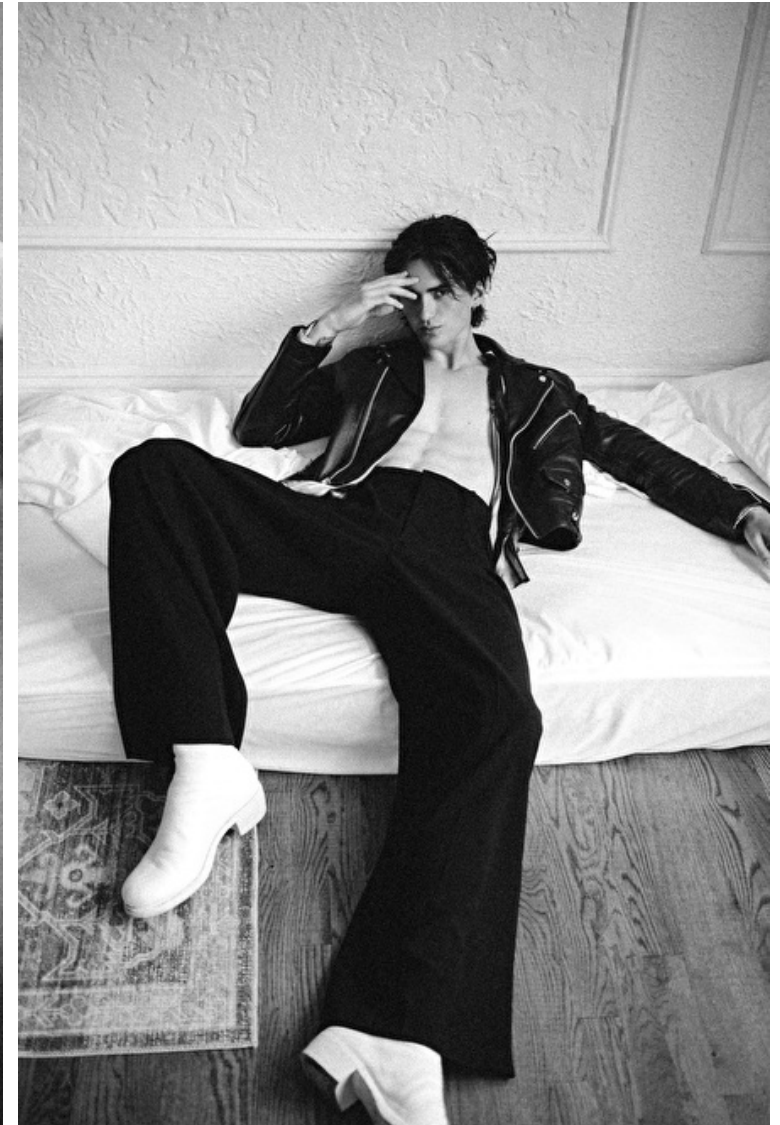

Select

MODEL MANAGEMENT

7250 Melrose Ave Suite 4, Los Angeles, 90046, California, United States

Phone: (213) 454-0991 Email: info.losangeles@selectmodel.com Website: <https://selectmodel.com/>

Elijah

Height 188cm / 6' 2.0"

Waist 76cm / 30"

Shoes EU/US/UK 44 / 11 / 9.5

Eyes Brown

Hair Brown

Chest 92cm / 36"

Inseam 86cm / 34"

Neck 38cm / 15"

Sleeve 86cm / 34"

Suit size 46cm / 36"

Suit cut Regular