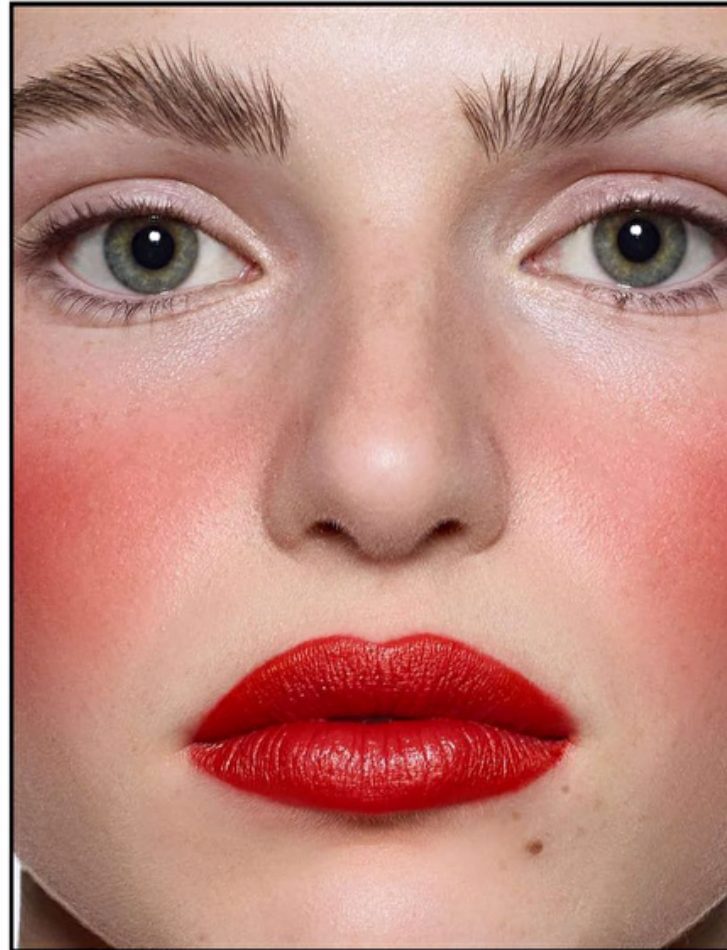

Select

MODEL MANAGEMENT

7250 Melrose Ave Suite 4, Los Angeles, 90046, California, United States

Phone: (213) 454-0991 Email: info.losangeles@selectmodel.com Website: <https://selectmodel.com/>

Ella Taylor

Height 173cm / 5' 8.0"

Size EU/US 34 / 4

Bust 81cm / 32"

Waist 63cm / 25"

Hips 95cm / 37.5"

Shoes EU/US/UK 39 / 8 / 6

Eyes Blue green

Hair Brown

Hair length 1

Cup B

Cable
magazine