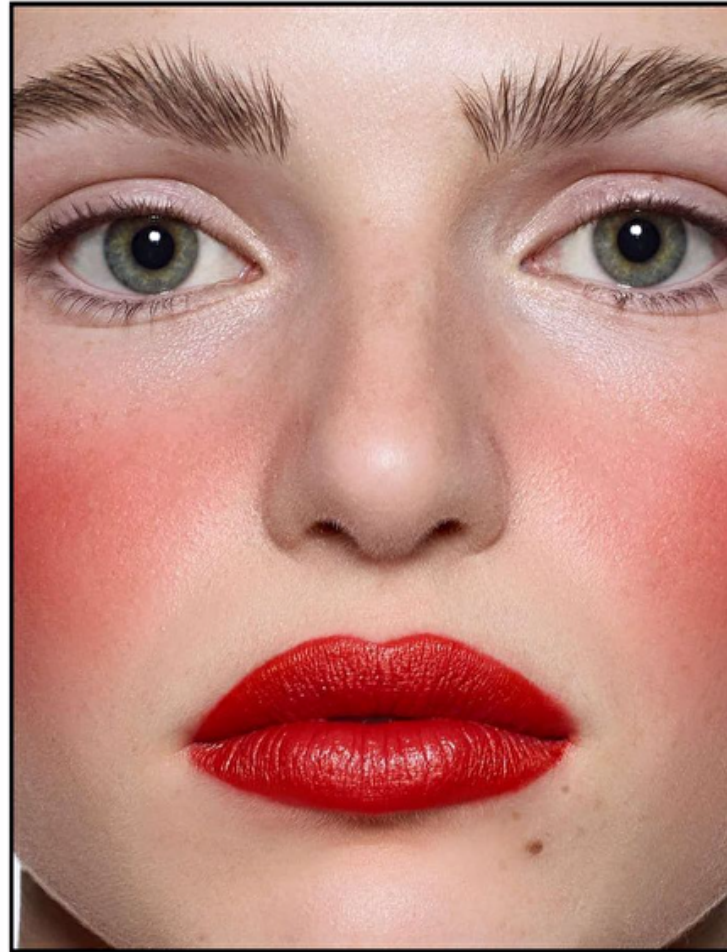

Select

MODEL MANAGEMENT

7250 Melrose Ave Suite 4, Los Angeles, 90046, California, United States

Phone: (213) 454-0991 Email: info.losangeles@selectmodel.com Website: <https://selectmodel.com/>

Ella Taylor

Height 173cm / 5' 8.0"

Size EU/US 34 / 4

Bust 81cm / 32"

Waist 63cm / 25"

Hips 95cm / 37.5"

Shoes EU/US/UK 39 / 8 / 6

Eyes Blue green

Hair Brown

Hair length 1

Cup B

Cable
magazine