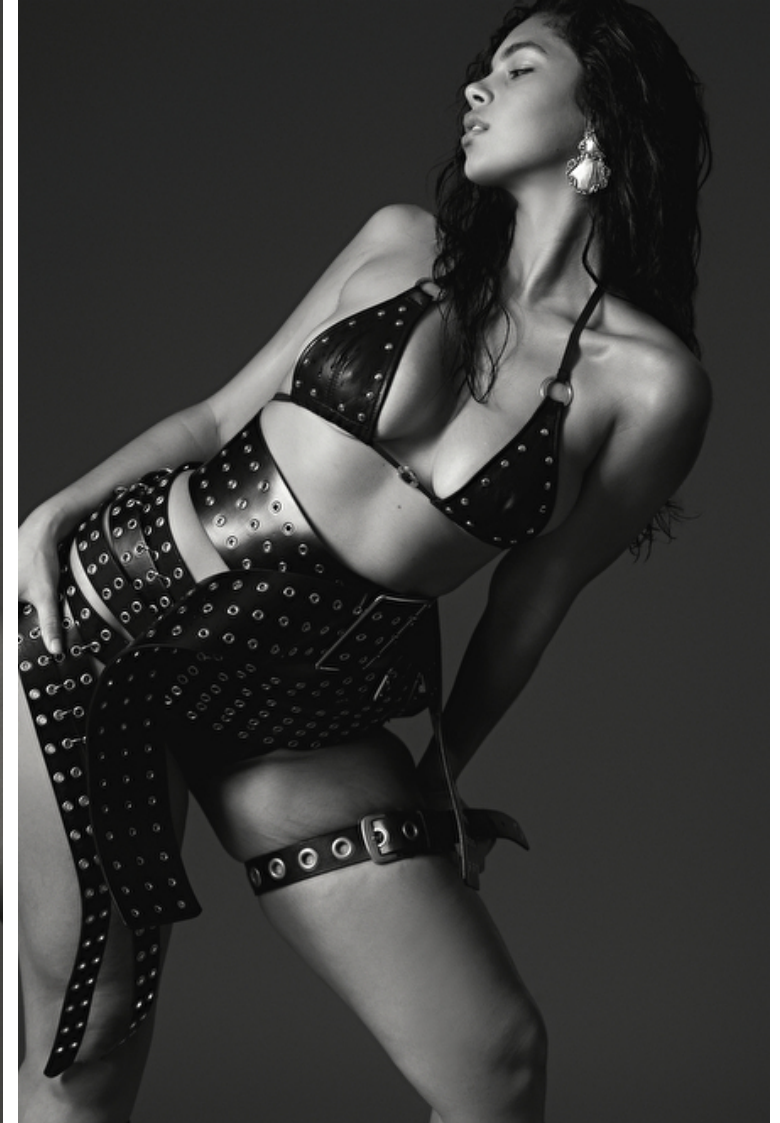

Select

MODEL MANAGEMENT

7250 Melrose Ave Suite 4, Los Angeles, 90046, California, United States

Phone: (213) 454-0991 Email: info.losangeles@selectmodel.com Website: <https://selectmodel.com/>

Emeline Hoareau

Height 180cm / 5' 11.0"

Bust 97cm / 38"

Waist 72cm / 28.5"

Hips 113cm / 44.5"

Shoes EU/US/UK 41.5 / 10 / 8

Eyes Brown

Hair Dark brown

Cup C/D