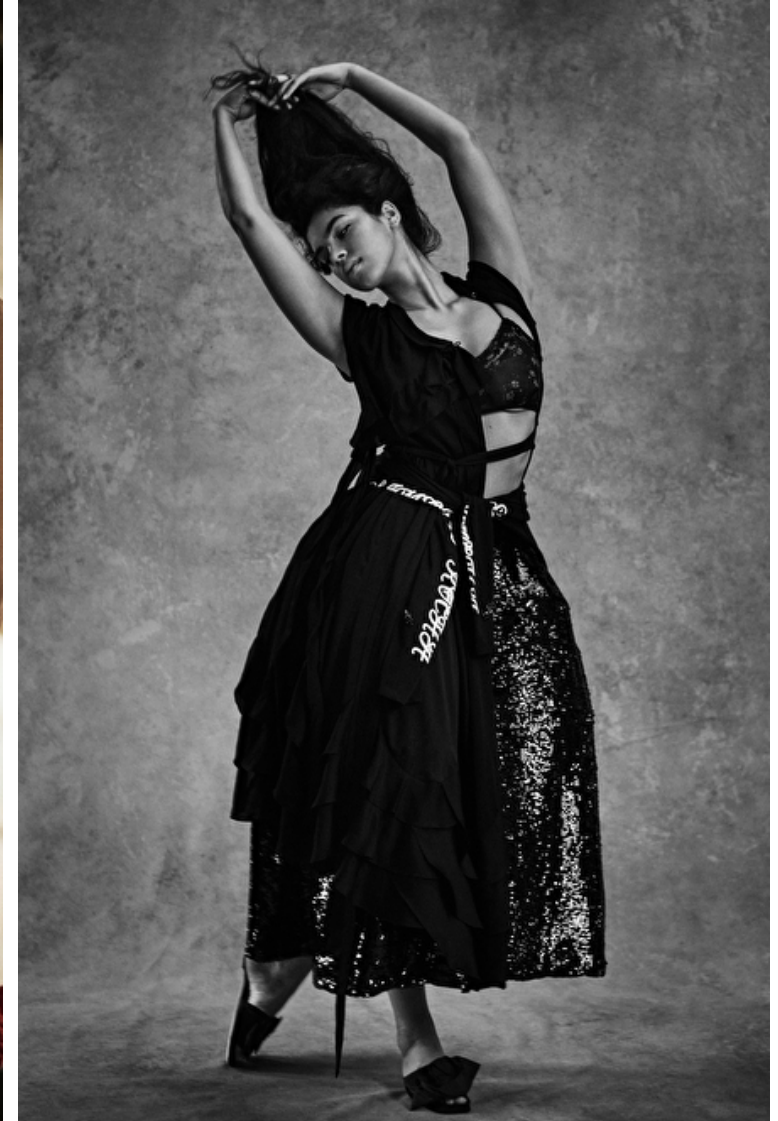

Select

MODEL MANAGEMENT

8255 Beverly Blvd suite 217, Los Angeles, 90048, California, United States

Phone: (213) 454-0991 Email: info.losangeles@selectmodel.com Website: <https://selectmodel.com/>

Emeline Hoareau

Height 180cm / 5' 11.0"

Bust 94cm / 37"

Waist 72cm / 28.5"

Hips 111cm / 43.5"

Shoes EU/US/UK 41 / 9.5 / 8

Eyes Brown

Hair Dark brown

Cup C/D