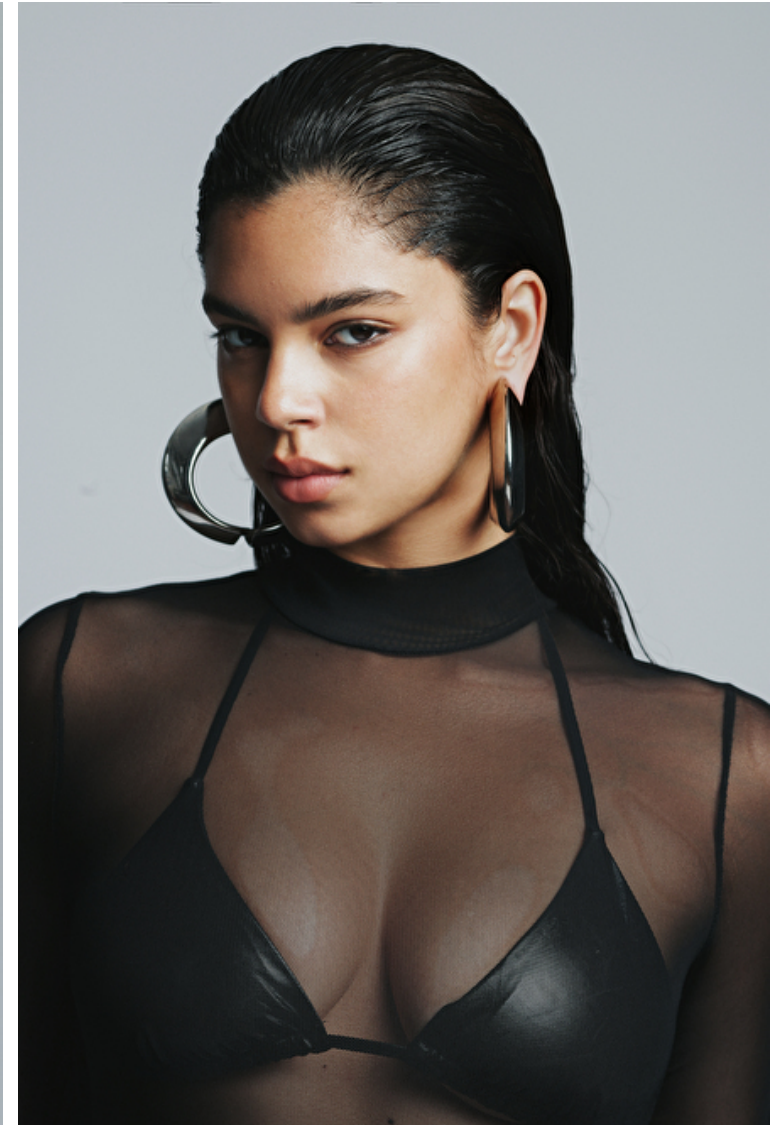

Select

MODEL MANAGEMENT

7250 Melrose Ave Suite 4, Los Angeles, 90046, California, United States

Phone: (213) 454-0991 Email: info.losangeles@selectmodel.com Website: <https://selectmodel.com/>

Emeline Hoareau

Height 180cm / 5' 11.0"

Bust 97cm / 38"

Waist 72cm / 28.5"

Hips 113cm / 44.5"

Shoes EU/US/UK 41.5 / 10 / 8

Eyes Brown

Hair Dark brown

Cup C/D