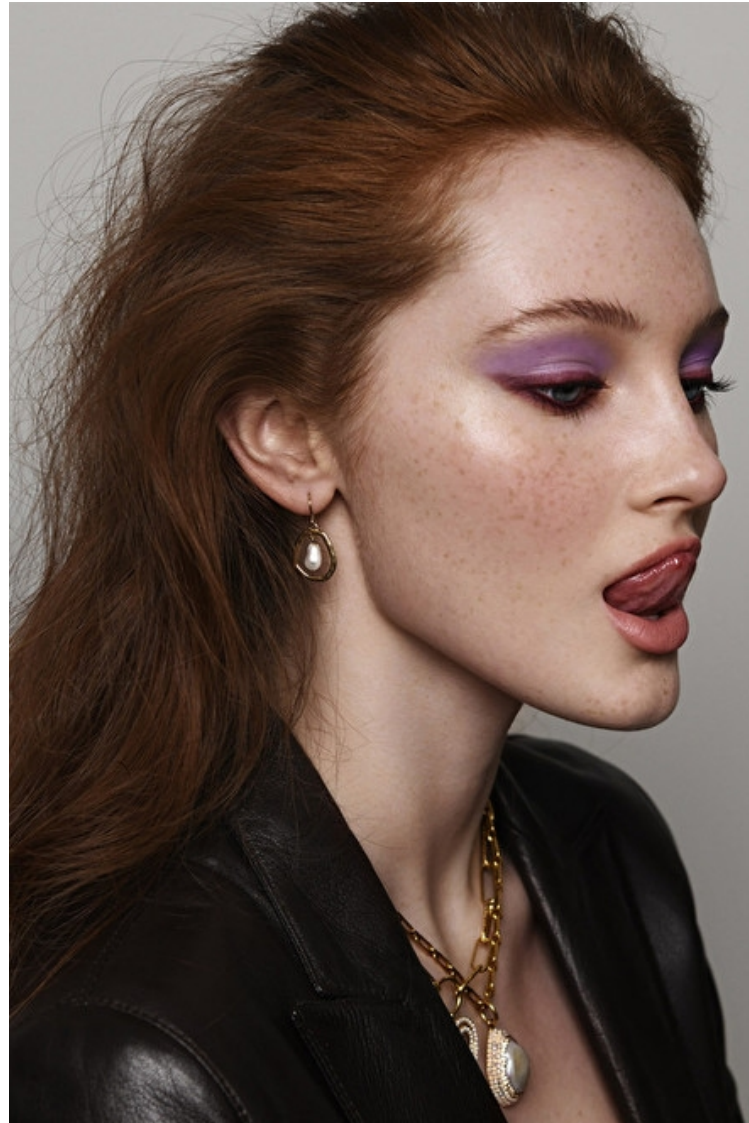

Height 177cm / 5' 9.5"

Bust 81cm / 32"

Waist 61cm / 24"

Hips 89cm / 35"

Shoes EU/US/UK 39 / 8 / 6

Eyes Blue

Hair Auburn

Cup C