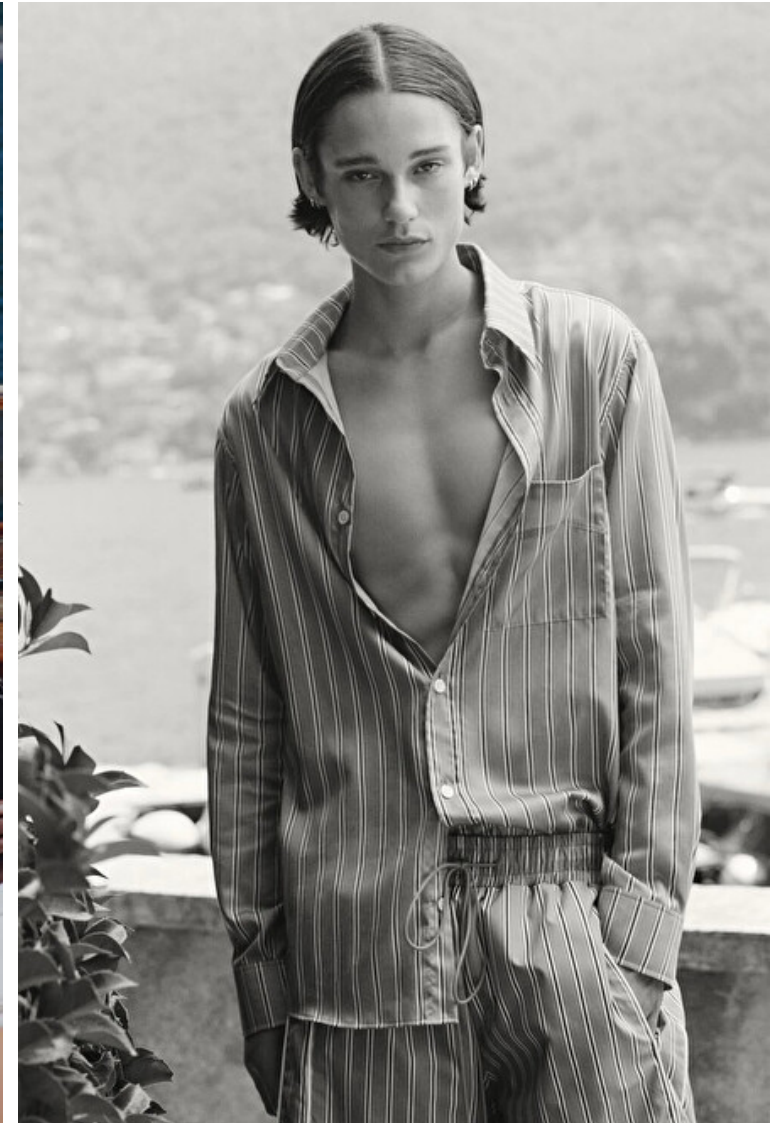

Chest 93cm / 36.5"

Waist 79cm / 31"

Hips 91cm / 36"

Shoes EU/US/UK 42 / 9.5 / 8

Eyes Blue green

Inseam 81cm / 32"

Neck 35cm / 14"

Sleeve 64cm / 25"