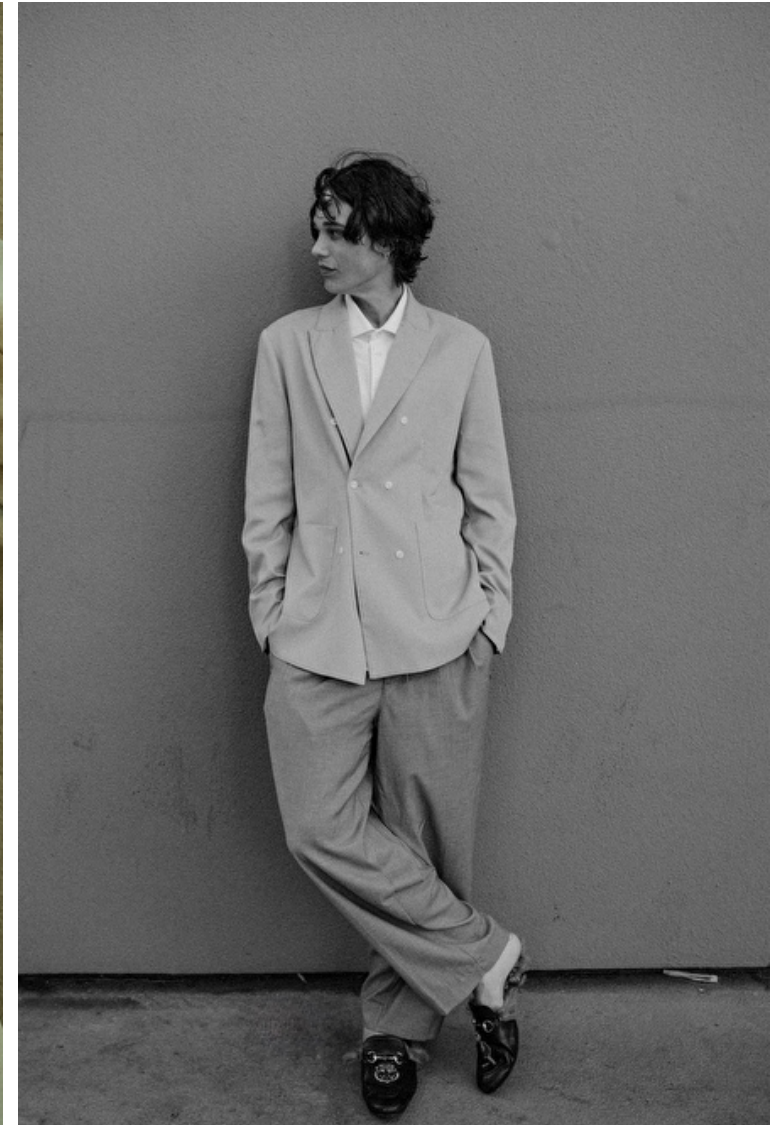

Etienne

Height 188cm / 6' 2.0"

Chest 93cm / 36.5"

Waist 79cm / 31"

Hips 91cm / 36"

Shoes EU/US/UK 42 / 9.5 / 8

Eyes Blue green

Inseam 81cm / 32"

Neck 35cm / 14"

Sleeve 64cm / 25"