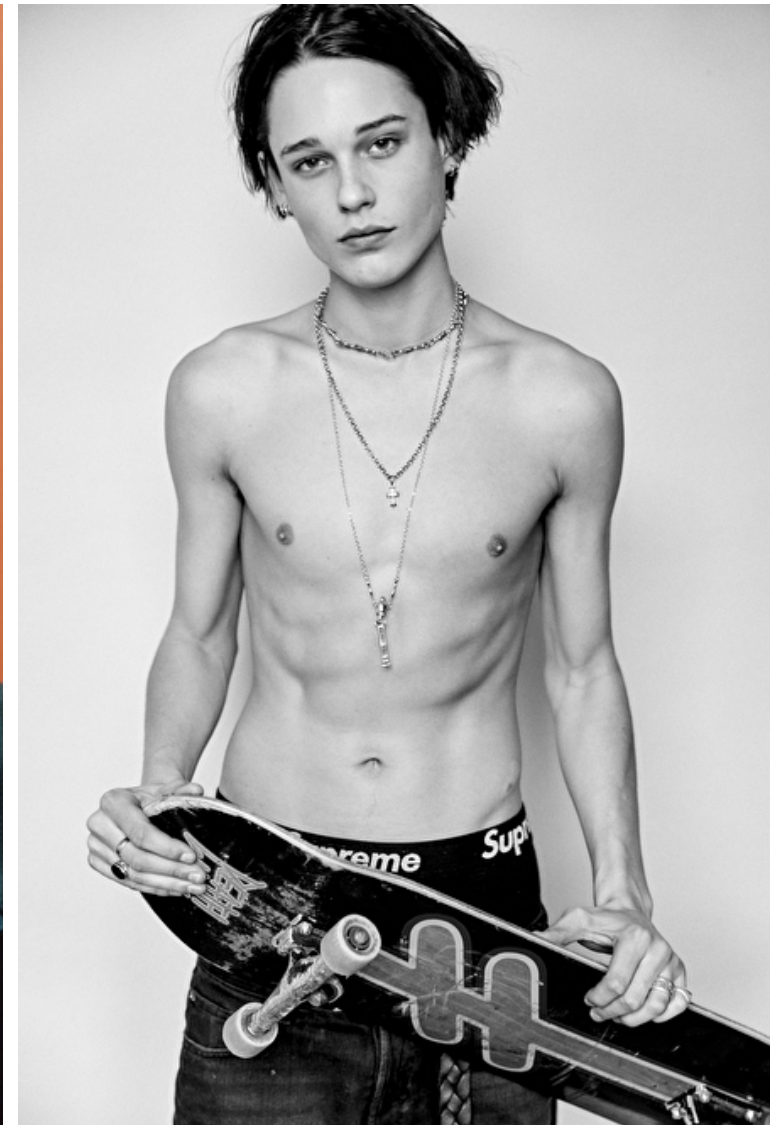

Chest 93cm / 36.5"

Waist 79cm / 31"

Hips 91cm / 36"

Shoes EU/US/UK 42 / 9.5 / 8

Eyes Blue green

Inseam 81cm / 32"

Neck 35cm / 14"

Sleeve 64cm / 25"