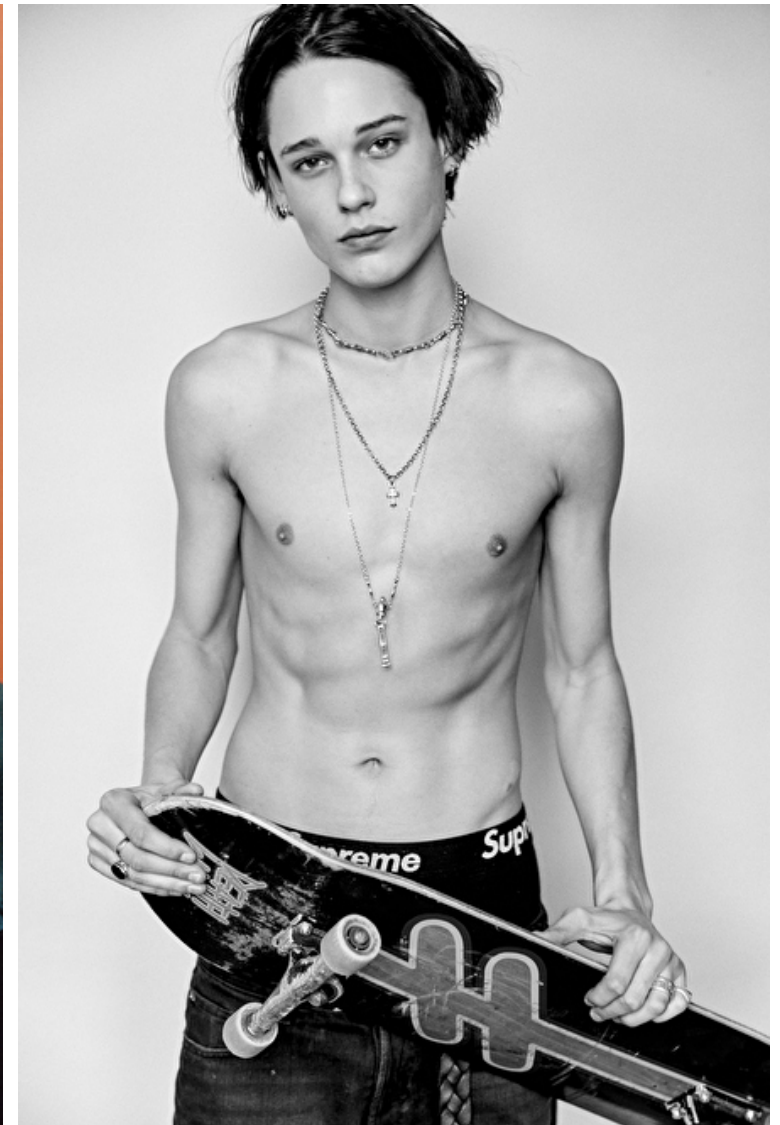

Chest 93cm / 36.5"

Waist 79cm / 31"

Hips 91cm / 36"

Shoes EU/US/UK 42 / 9.5 / 8

Eyes Blue green

Inseam 81cm / 32"

Neck 35cm / 14"

Sleeve 64cm / 25"