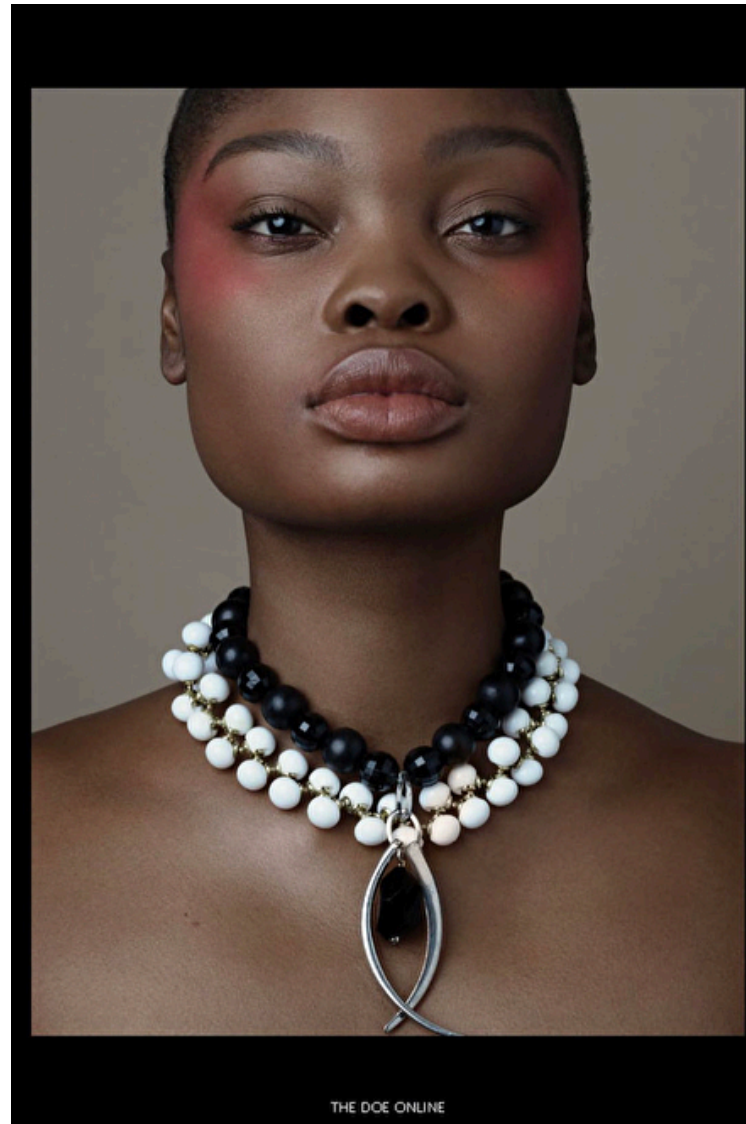

Bust 86cm / 34"

Waist 68cm / 27"

Hips 94cm / 37"

Shoes EU/US/UK 42.5 / 11 / 9

Eyes Brown

Hair Black

THE DOE ONLINE

This shoot was created by
like Rabiou with the presence
the African ancestors. Their
presence is quiet yet exudes
strength in their simplicity.
She was showcased in the
cycled/repurposed jewelry
created by Faves Things. The
creative vision was completed
through the collaborative efforts of
a team of black women (hair,
makeup, models).