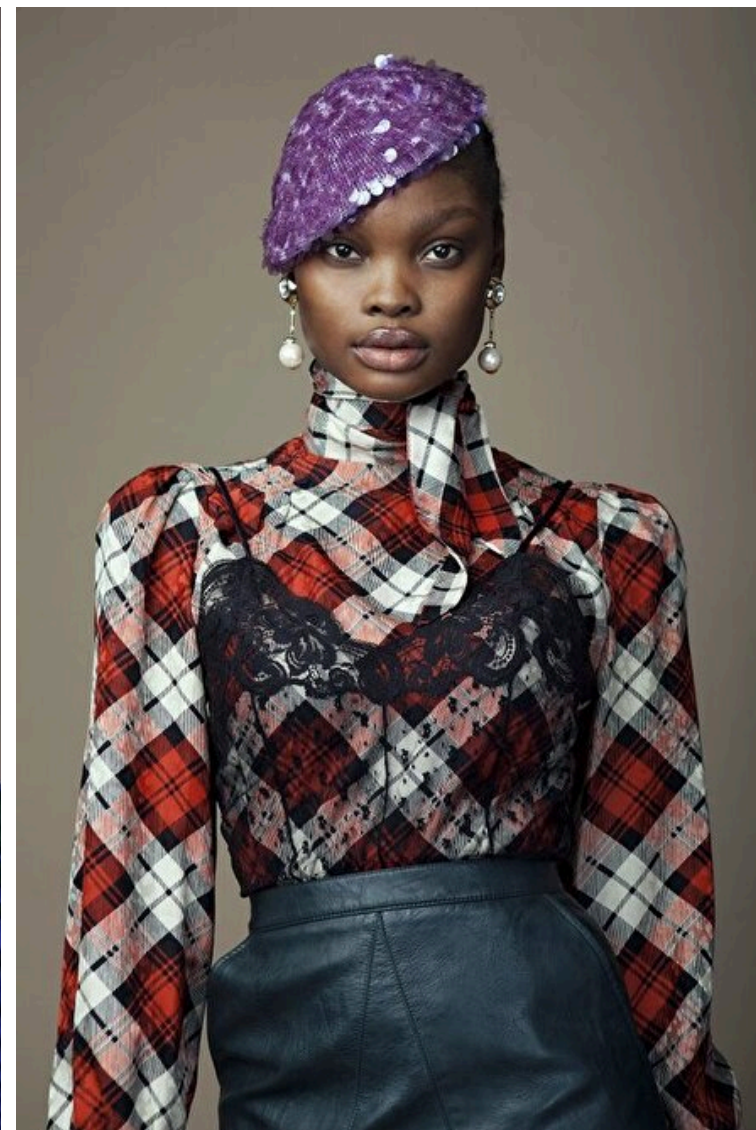

Bust 86cm / 34"

Waist 68cm / 27"

Hips 94cm / 37"

Shoes EU/US/UK 42.5 / 11 / 9

Eyes Brown

Hair Black

Select

MODEL MANAGEMENT