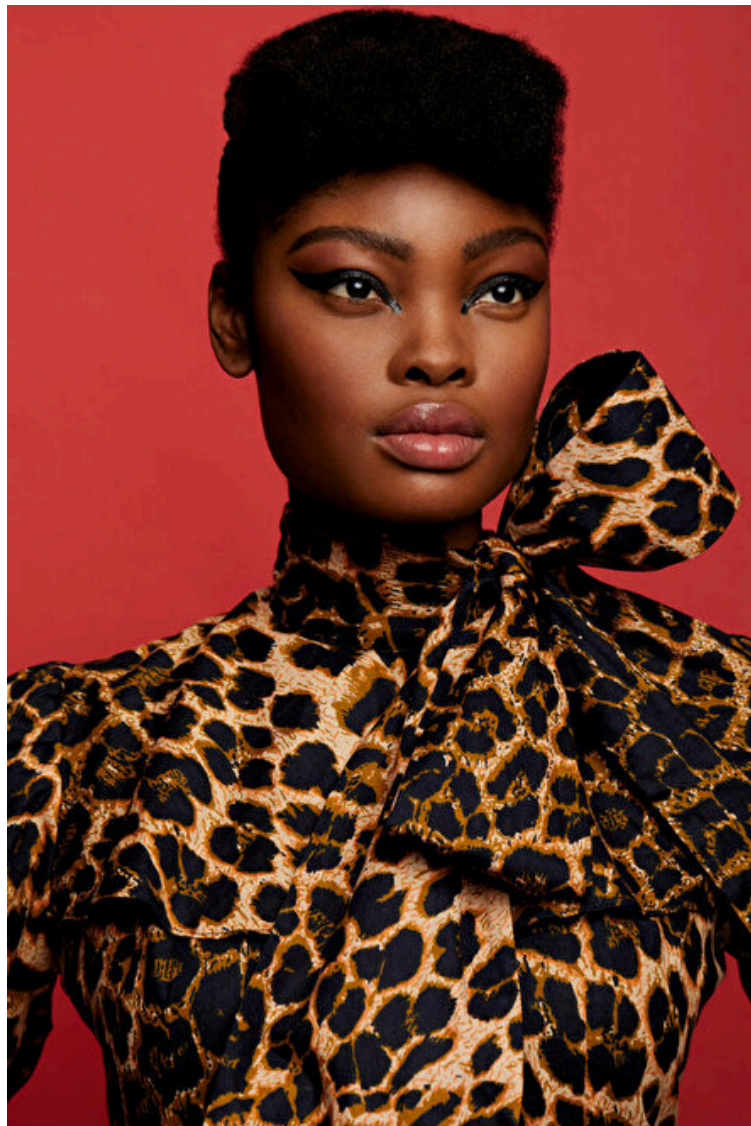

Select

MODEL MANAGEMENT

7250 Melrose Ave Suite 4, Los Angeles, 90046, California, United States

Phone: (213) 454-0991 Email: info.losangeles@selectmodel.com Website: <https://selectmodel.com/>

Favour Lucky

Height 183cm / 6' 0.0"

Bust 86cm / 34"

Waist 68cm / 27"

Hips 94cm / 37"

Shoes EU/US/UK 42.5 / 11 / 9

Eyes Brown

Hair Black