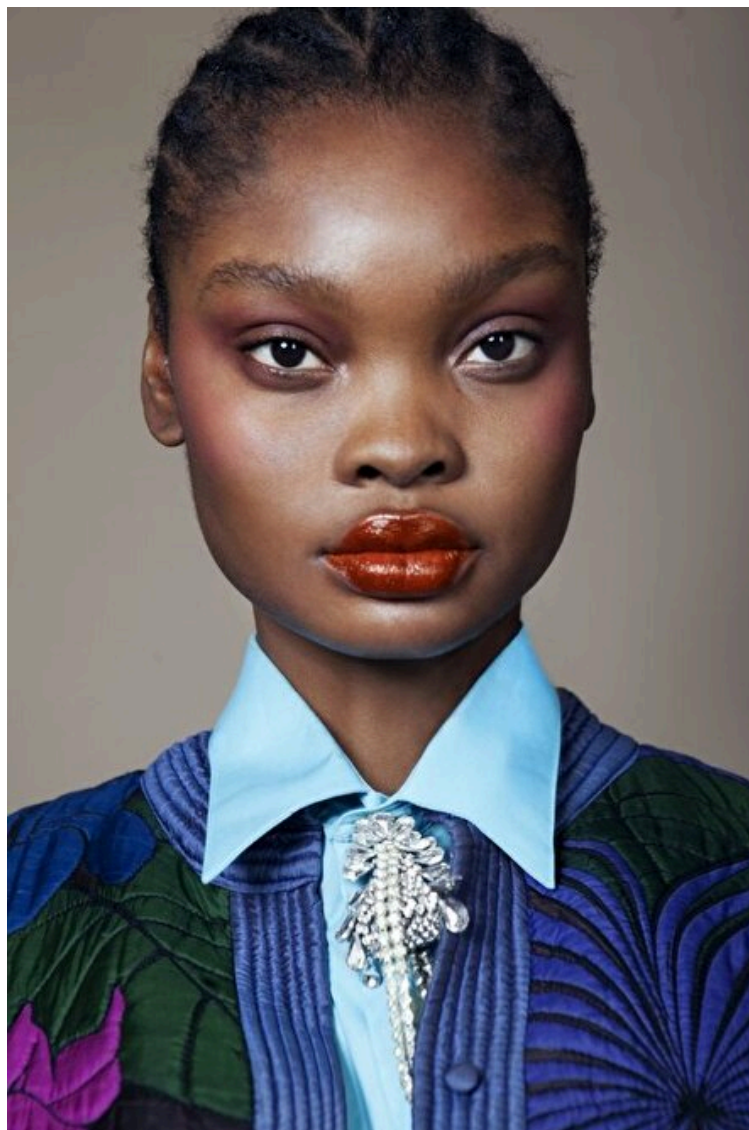

Bust 86cm / 34"

Waist 68cm / 27"

Hips 94cm / 37"

Shoes EU/US/UK 42.5 / 11 / 9

Eyes Brown

Hair Black

Select

MODEL MANAGEMENT