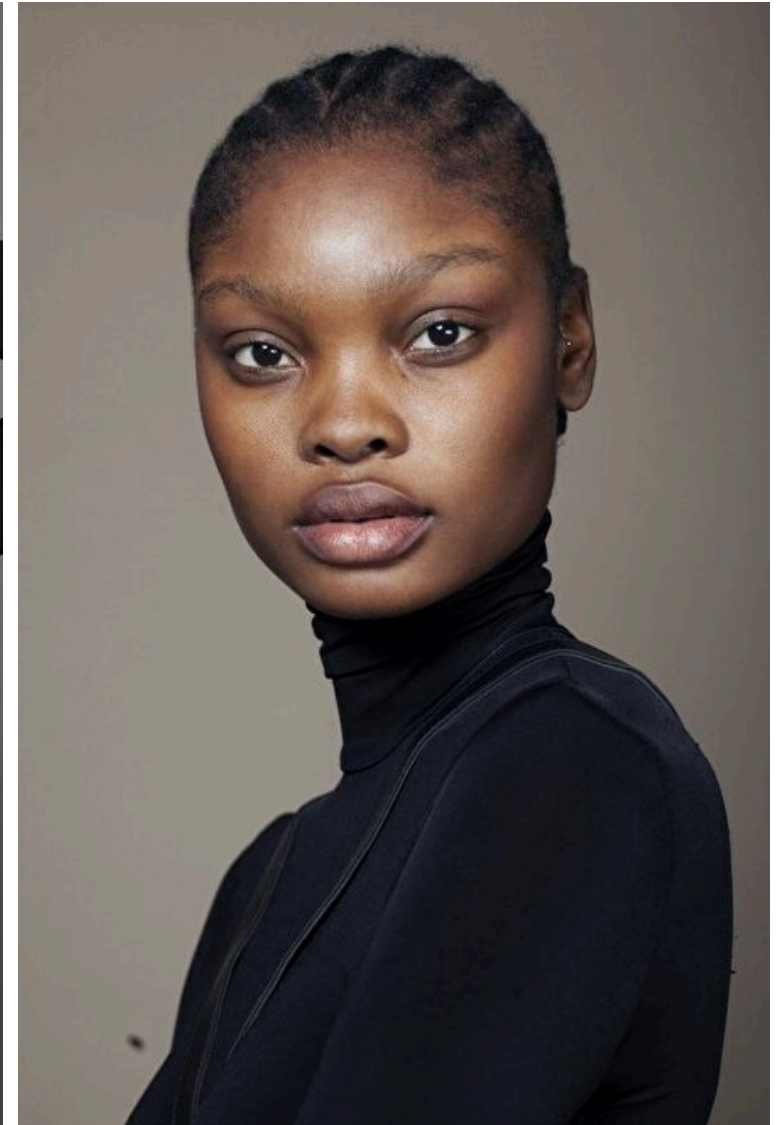

Bust 86cm / 34"

Waist 68cm / 27"

Hips 94cm / 37"

Shoes EU/US/UK 42.5 / 11 / 9

Eyes Brown

Hair Black

Favour Lucky

Height 183cm / 6' 0.0"

Bust 86cm / 34"

Waist 68cm / 27"

Hips 94cm / 37"

Shoes EU/US/UK 42.5 / 11 / 9

Eyes Brown

Hair Black

Select

MODEL MANAGEMENT