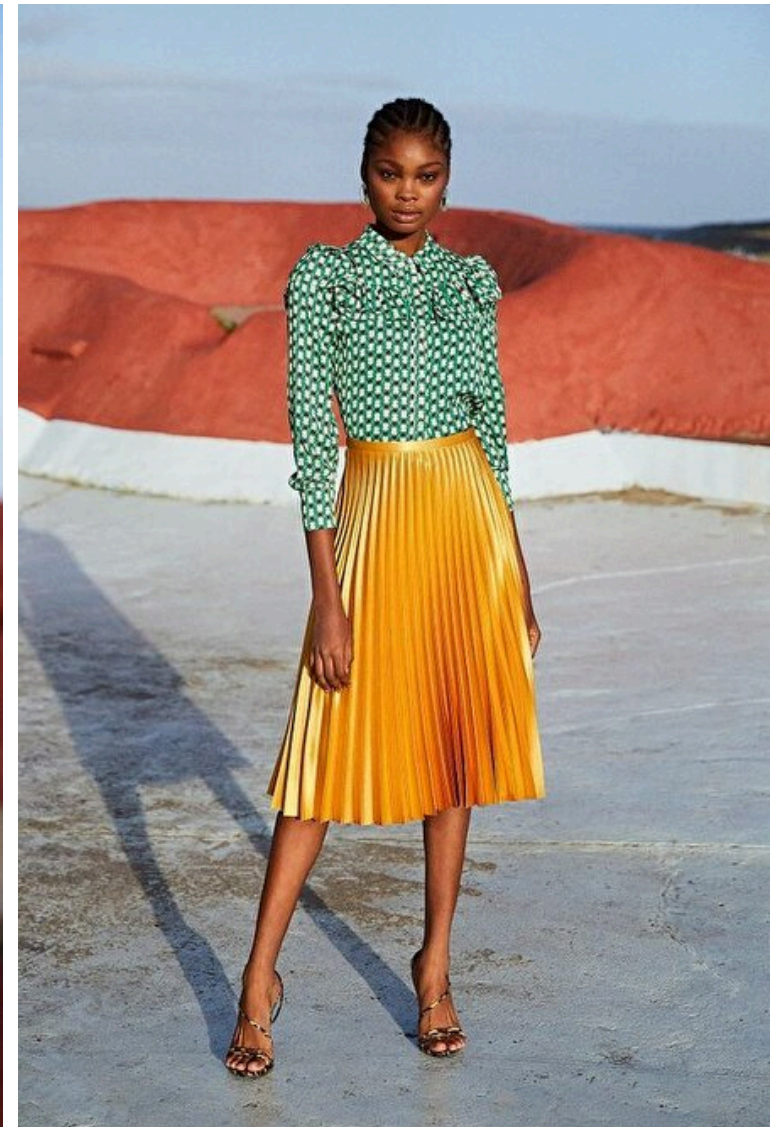

Height 183cm / 6' 0.0"

Bust 86cm / 34"

Waist 68cm / 27"

Hips 94cm / 37"

Shoes EU/US/UK 42.5 / 11 / 9

Eyes Brown

Hair Black

Select