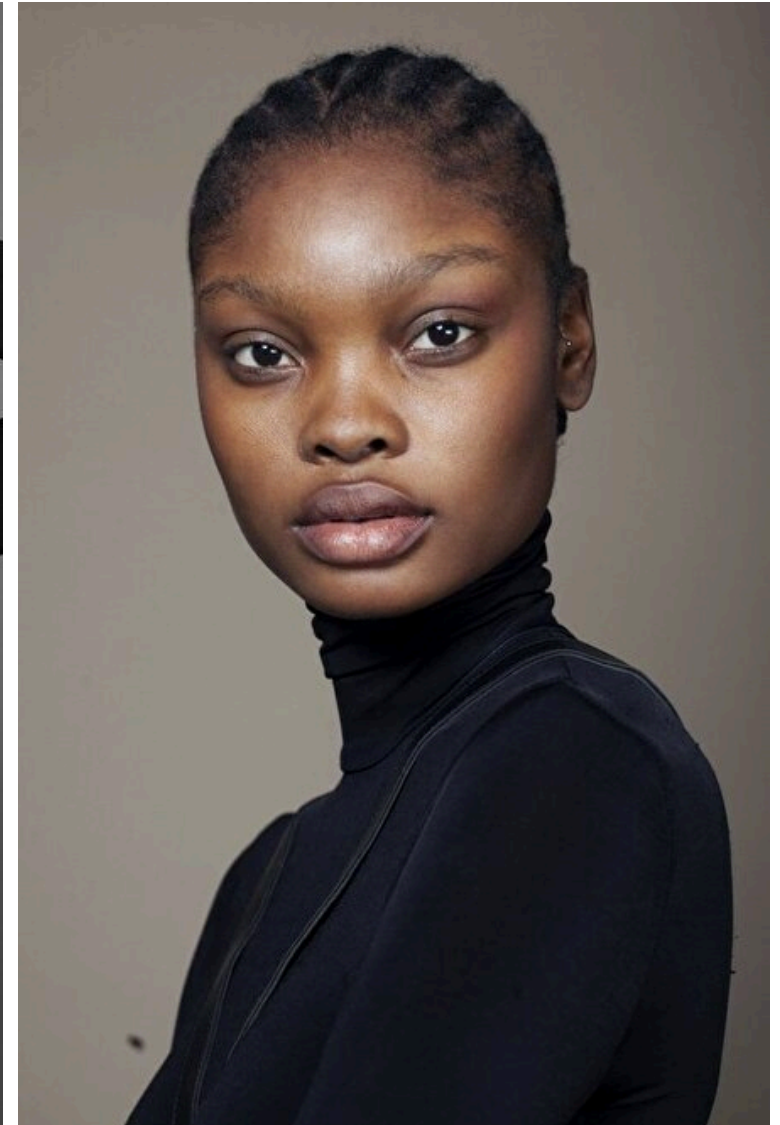

Bust 86cm / 34"

Waist 68cm / 27"

Hips 94cm / 37"

Shoes EU/US/UK 42.5 / 11 / 9

Eyes Brown

Hair Black

Favour Lucky

Height 183cm / 6' 0.0"