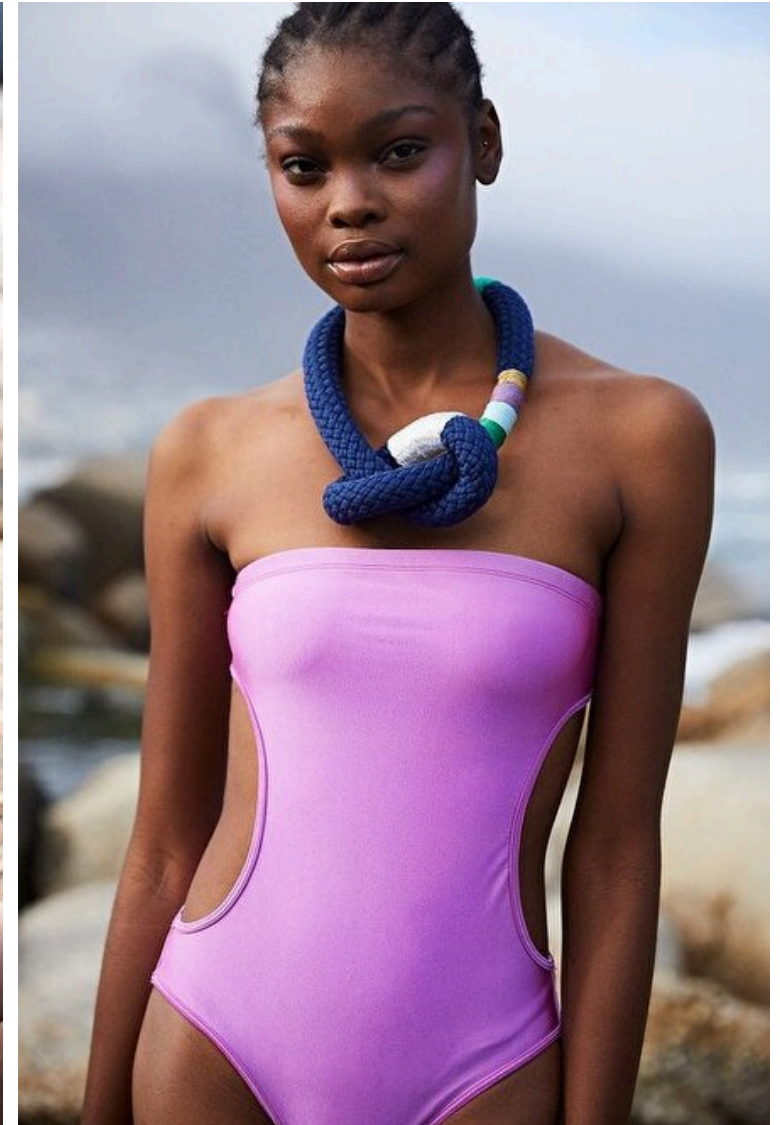

Favour Lucky

Height 183cm / 6' 0.0"

Bust 86cm / 34"

Waist 68cm / 27"

Hips 94cm / 37"

Shoes EU/US/UK 42.5 / 11 / 9

Eyes Brown

Hair Black