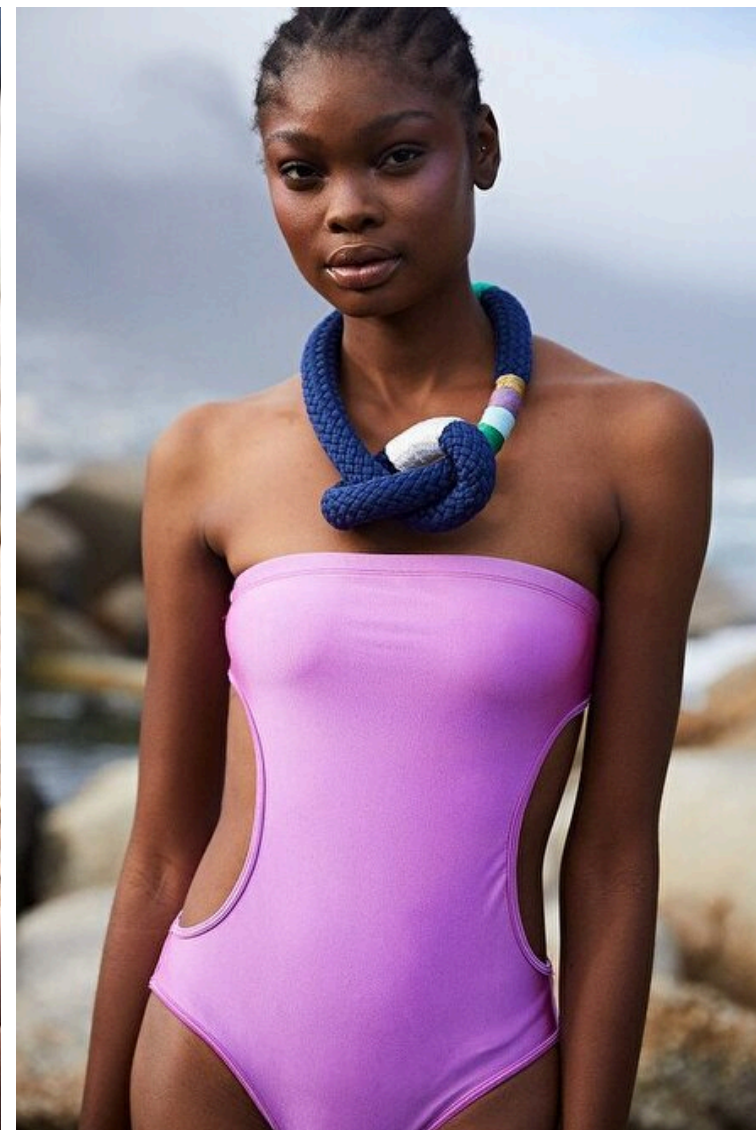

Favour Lucky

Height 183cm / 6' 0.0"

Bust 86cm / 34"

Waist 68cm / 27"

Hips 94cm / 37"

Shoes EU/US/UK 42.5 / 11 / 9

Eyes Brown

Hair Black