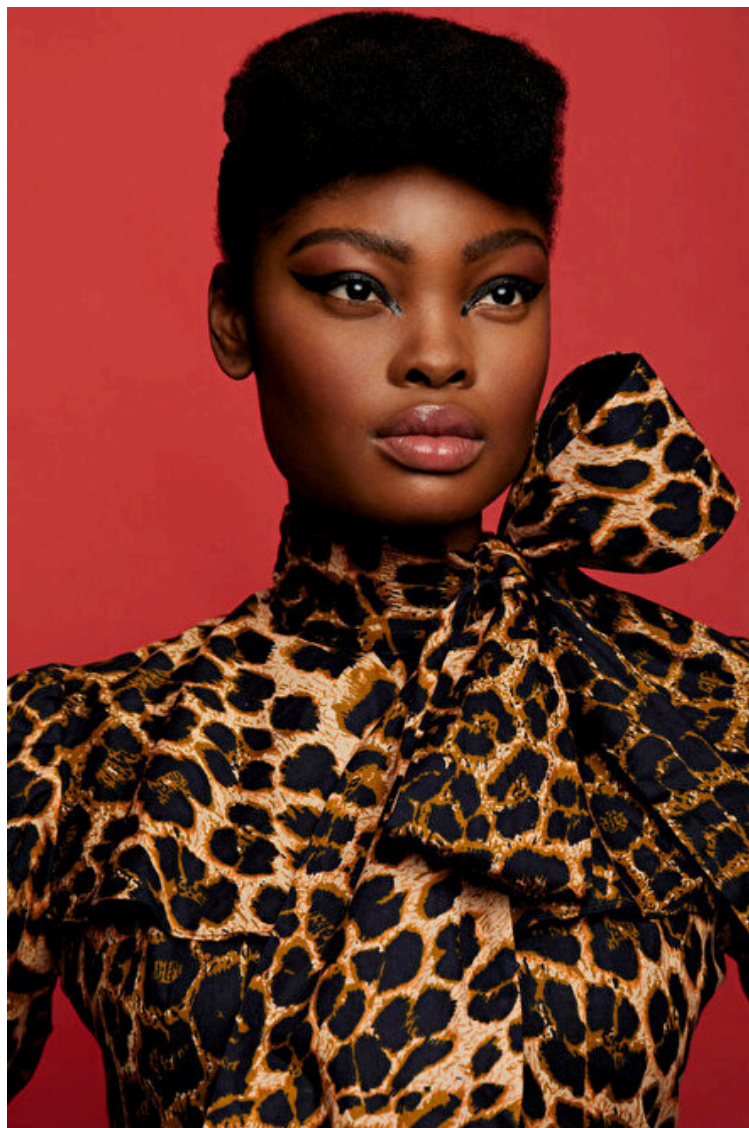

Bust 86cm / 34"

Waist 68cm / 27"

Hips 94cm / 37"

Shoes EU/US/UK 42.5 / 11 / 9

Eyes Brown

Hair Black

Select

MODEL MANAGEMENT