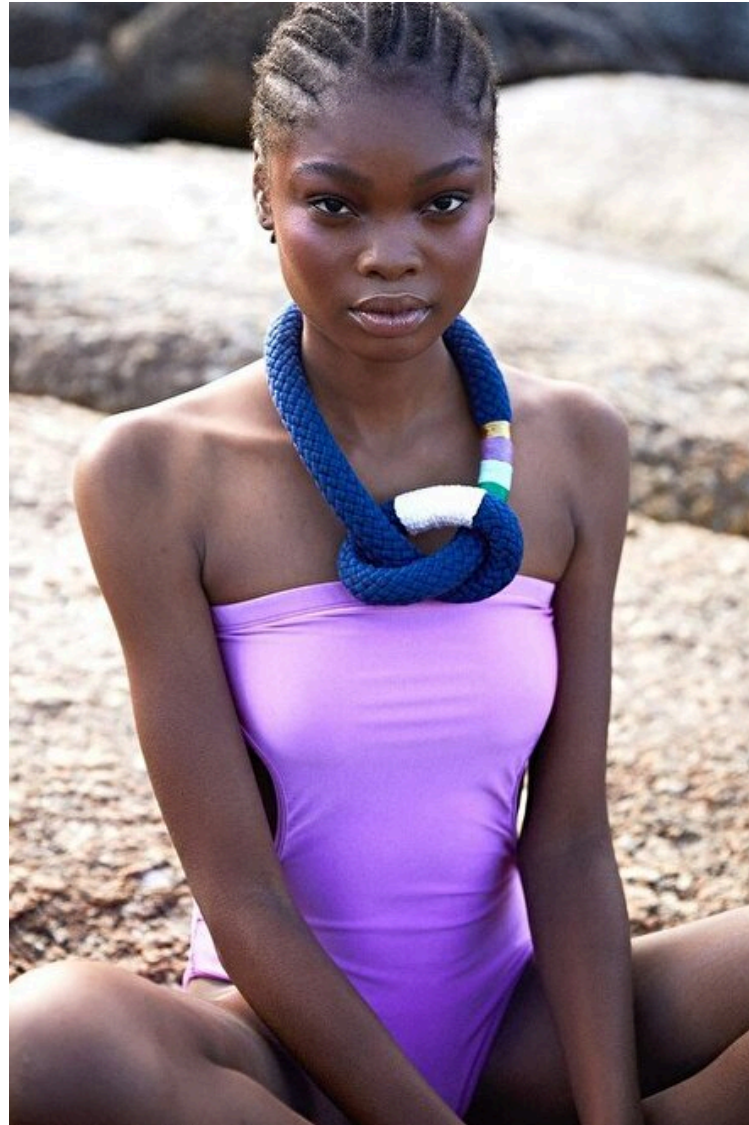

Favour Lucky

Height 183cm / 6' 0.0"

Bust 86cm / 34"

Waist 68cm / 27"

Hips 94cm / 37"

Shoes EU/US/UK 42.5 / 11 / 9

Eyes Brown

Hair Black