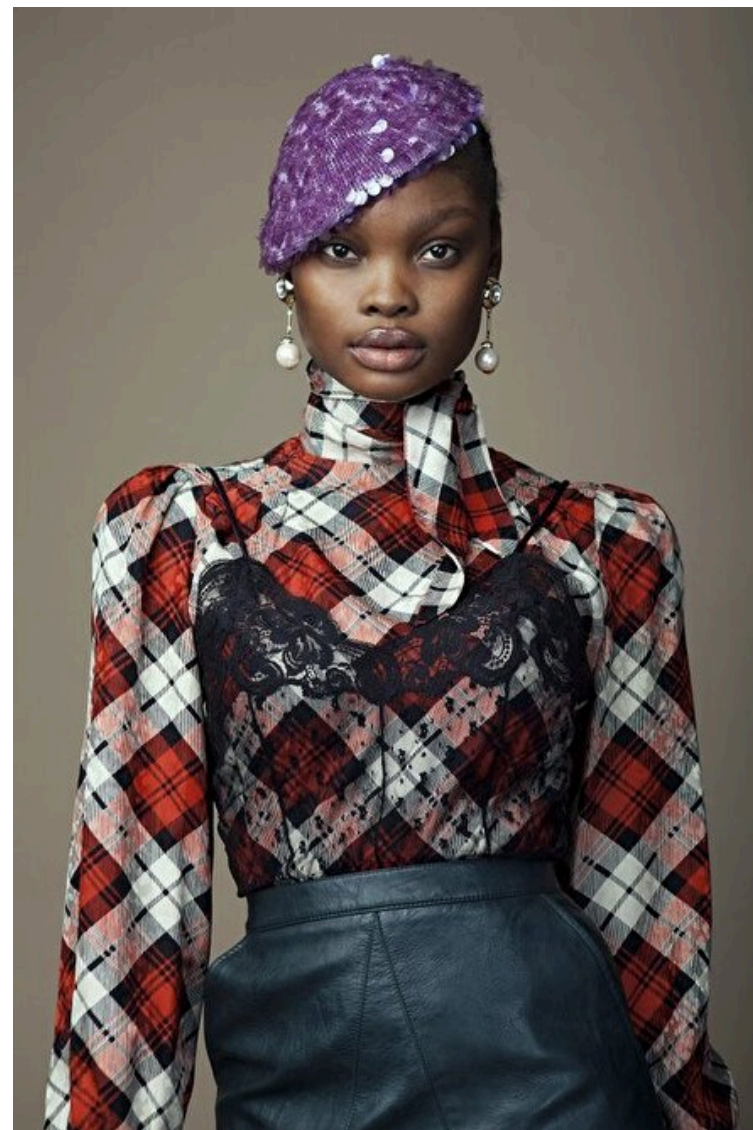

Bust 86cm / 34"

Waist 68cm / 27"

Hips 94cm / 37"

Shoes EU/US/UK 42.5 / 11 / 9

Eyes Brown

Hair Black

Select

MODEL MANAGEMENT