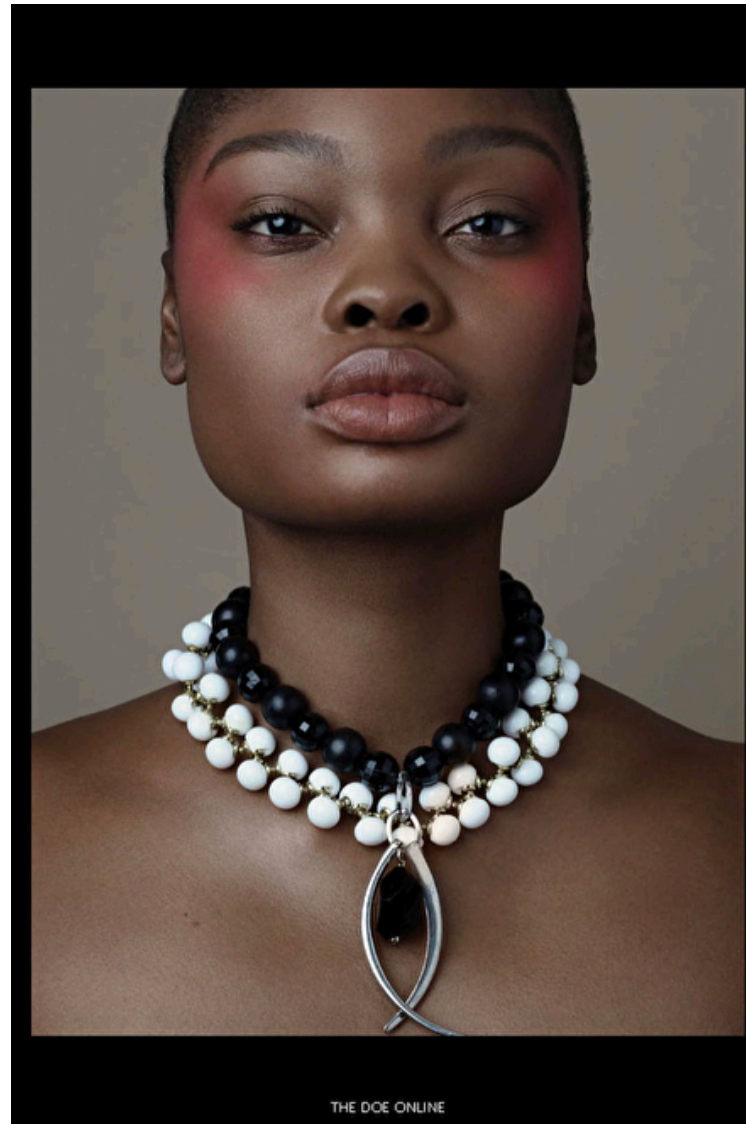

Bust 86cm / 34"

Waist 68cm / 27"

Hips 94cm / 37"

Shoes EU/US/UK 42.5 / 11 / 9

Eyes Brown

Hair Black

THE DOE ONLINE

This shoot was created by
like Rabiw with the presence
the African ancestors. Their
presence is quiet yet exudes
strength in their simplicity.
She was showcased in the
cycled/repurposed jewelry
created by Faves Things. The
creative vision was completed
through the collaborative efforts of
a team of black women (hair,
makeup, models).