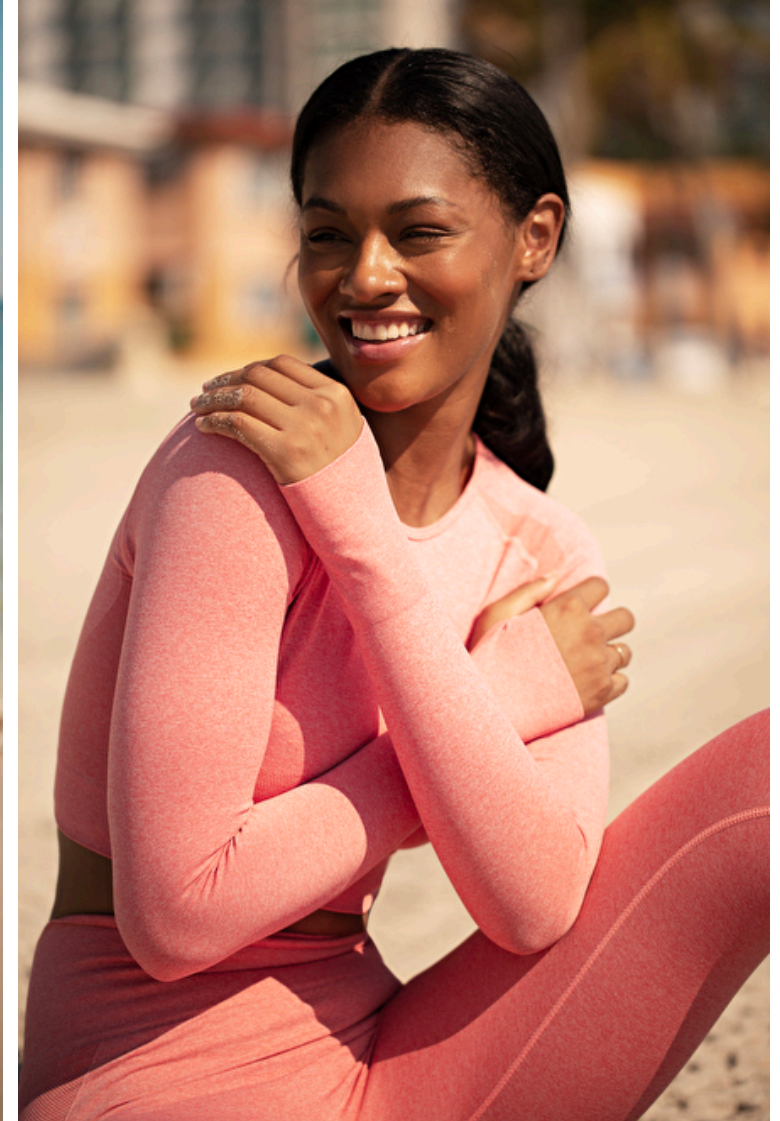

Select

MODEL MANAGEMENT

7250 Melrose Ave Suite 4, Los Angeles, 90046, California, United States

Phone: (213) 454-0991 **Email:** info.losangeles@selectmodel.com **Website:** <https://selectmodel.com/>

Felicia Smith

Height 179cm / 5' 10.5"

Size EU/US 34 / 4

Bust 86cm / 34"

Waist 63cm / 25"

Hips 89cm / 35"

Shoes EU/US/UK 40.5 / 9.5 / 7

Eyes Brown

Hair Brown

Cup B