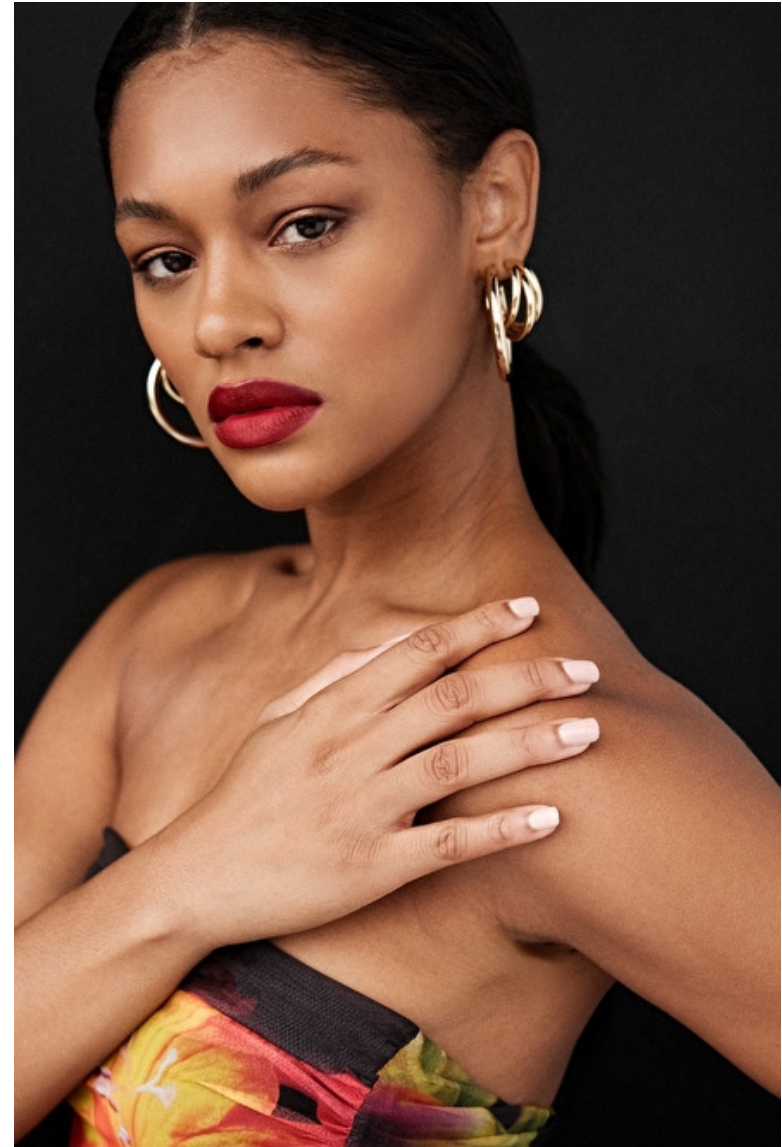

Select

MODEL MANAGEMENT

8255 Beverly Blvd suite 217, Los Angeles, 90048, California, United States

Phone: (213) 454-0991 Email: info.losangeles@selectmodel.com Website: <https://selectmodel.com/>

Felicia Smith

Height 179cm / 5' 10.5"

Size EU/US 34 / 4

Bust 86cm / 34"

Waist 63cm / 25"

Hips 89cm / 35"

Shoes EU/US/UK 40.5 / 9.5 / 7

Eyes Brown

Hair Brown

Cup B