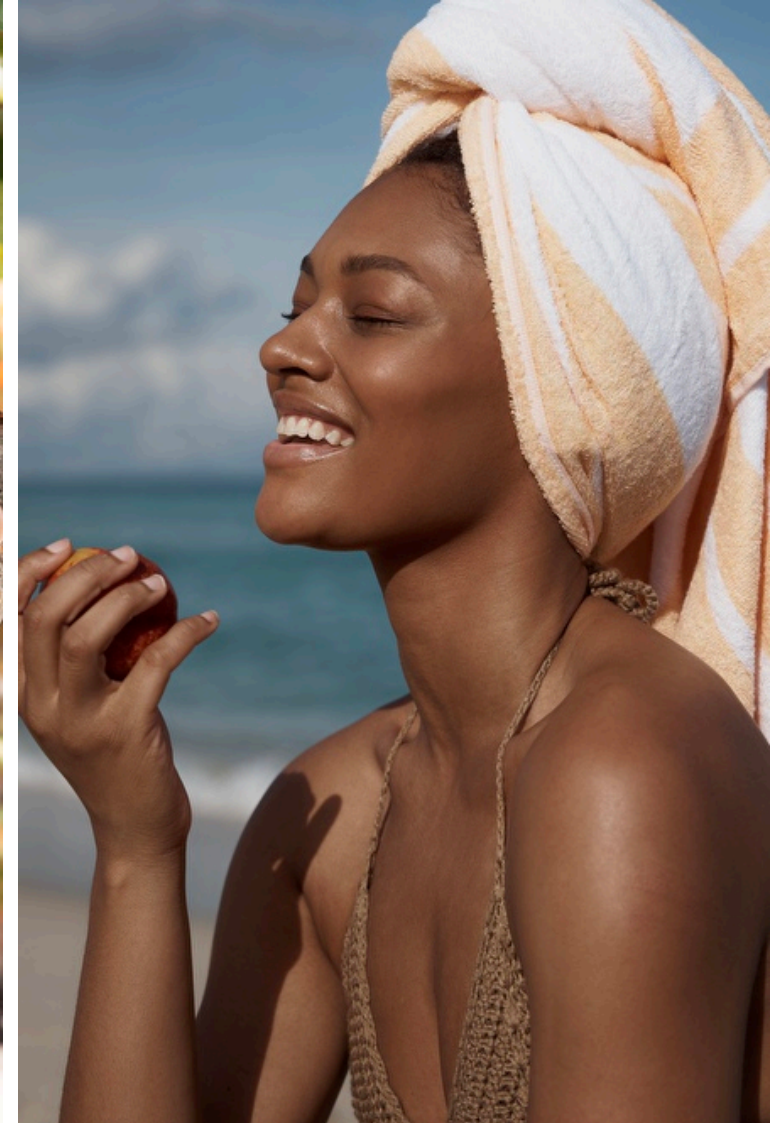

Select

MODEL MANAGEMENT

7250 Melrose Ave Suite 4, Los Angeles, 90046, California, United States

Phone: (213) 454-0991 Email: info.losangeles@selectmodel.com Website: <https://selectmodel.com/>

Felicia Smith

Height 179cm / 5' 10.5"

Size EU/US 34 / 4

Bust 86cm / 34"

Waist 63cm / 25"

Hips 89cm / 35"

Shoes EU/US/UK 40.5 / 9.5 / 7

Eyes Brown

Hair Brown

Cup B