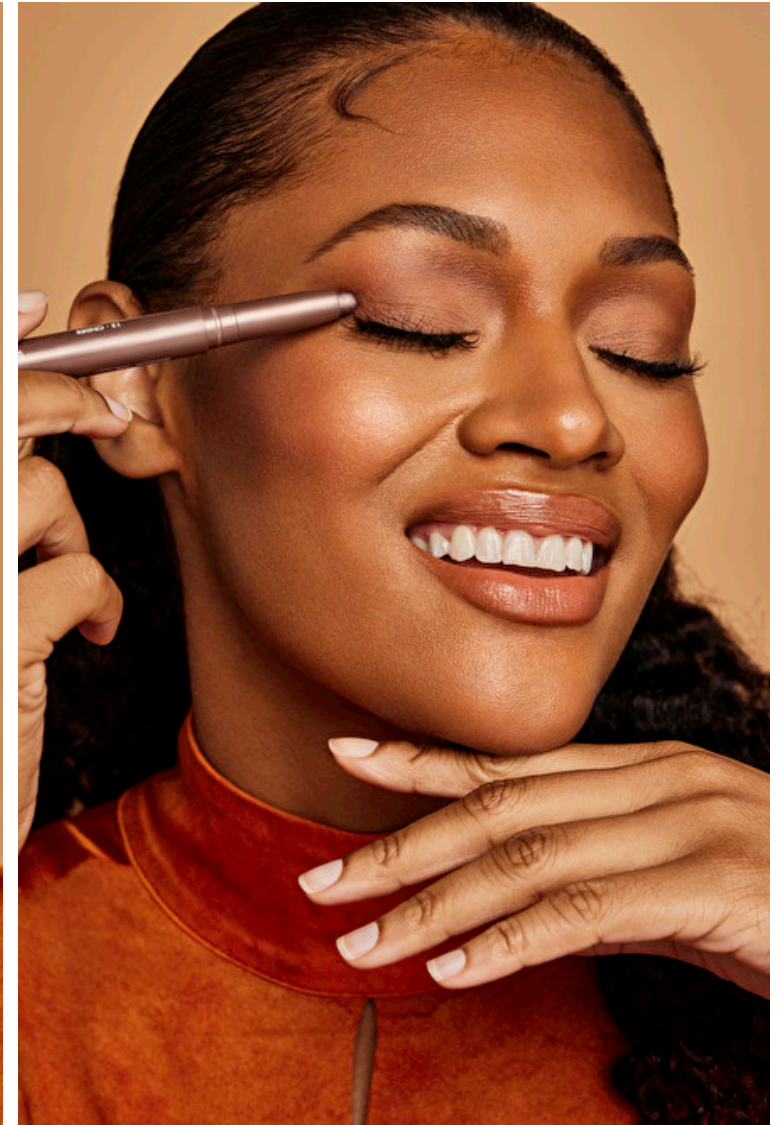

Select

MODEL MANAGEMENT

7250 Melrose Ave Suite 4, Los Angeles, 90046, California, United States

Phone: (213) 454-0991 Email: info.losangeles@selectmodel.com Website: <https://selectmodel.com/>

Felicia Smith

Height 179cm / 5' 10.5"

Size EU/US 34 / 4

Bust 86cm / 34"

Waist 63cm / 25"

Hips 89cm / 35"

Shoes EU/US/UK 40.5 / 9.5 / 7

Eyes Brown

Hair Brown

Cup B