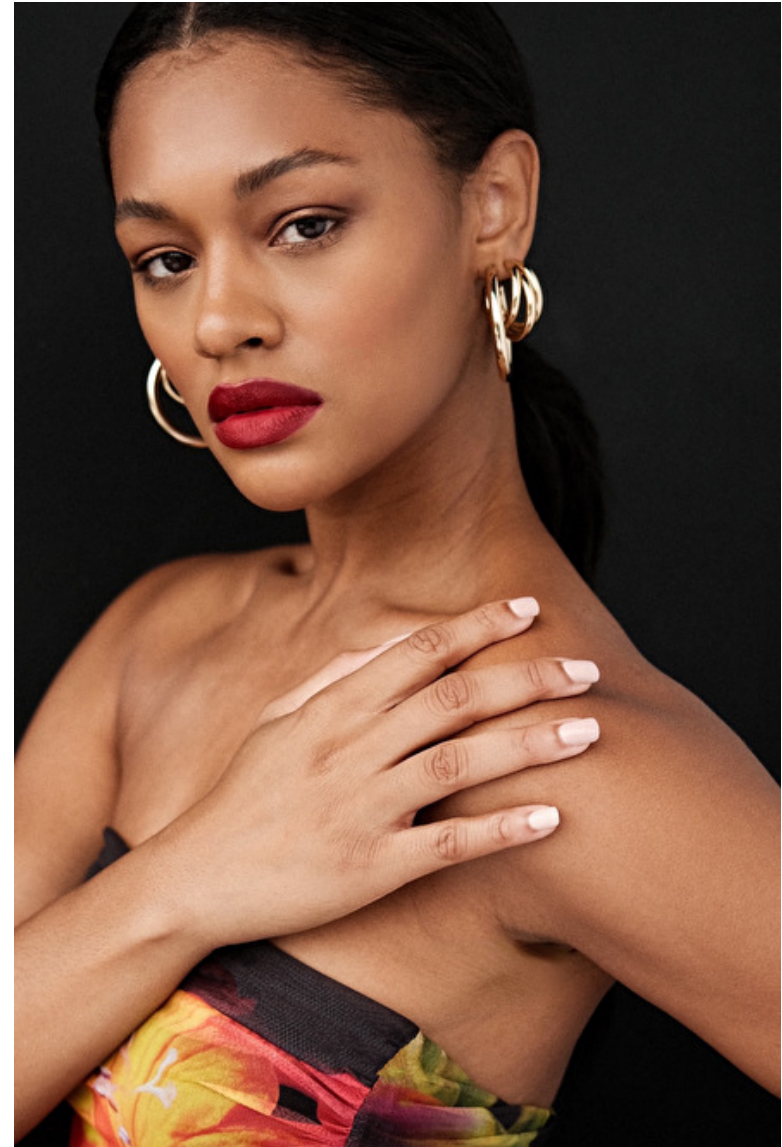

Select

MODEL MANAGEMENT

7250 Melrose Ave Suite 4, Los Angeles, 90046, California, United States

Phone: (213) 454-0991 Email: info.losangeles@selectmodel.com Website: <https://selectmodel.com/>

Felicia Smith

Height 179cm / 5' 10.5"

Size EU/US 34 / 4

Bust 86cm / 34"

Waist 63cm / 25"

Hips 89cm / 35"

Shoes EU/US/UK 40.5 / 9.5 / 7

Eyes Brown

Hair Brown

Cup B