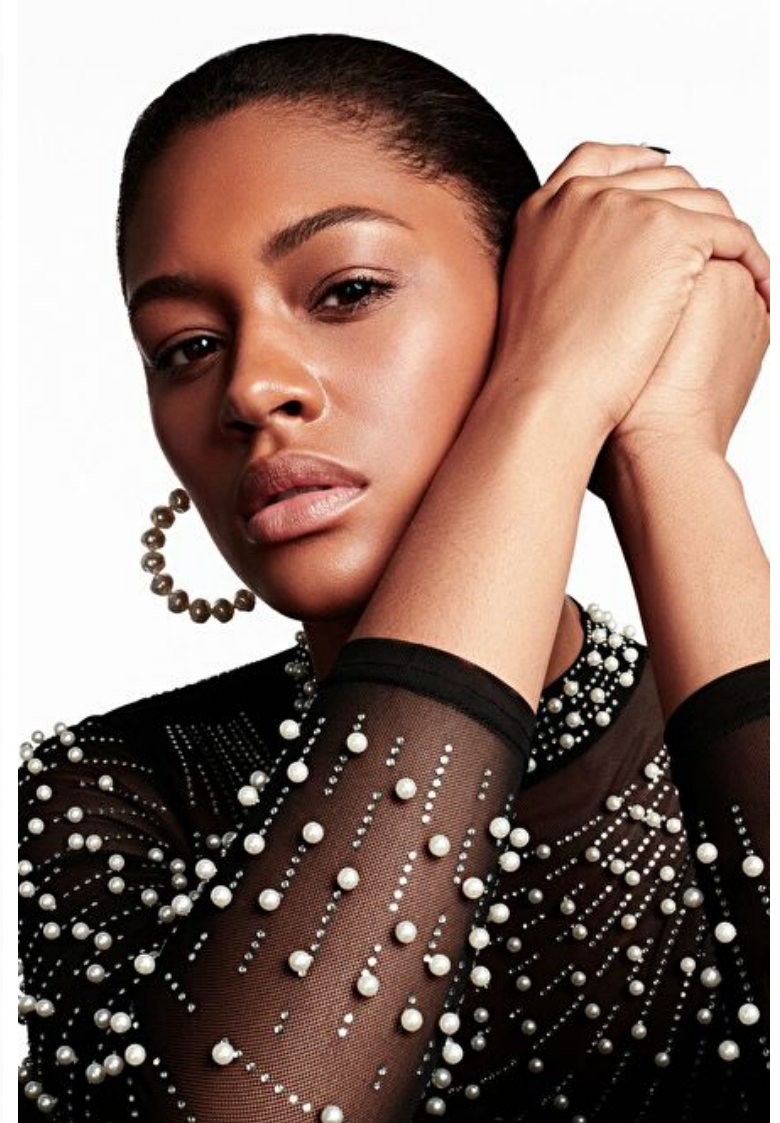

Select

MODEL MANAGEMENT

7250 Melrose Ave Suite 4, Los Angeles, 90046, California, United States

Phone: (213) 454-0991 Email: info.losangeles@selectmodel.com Website: <https://selectmodel.com/>

Felicia Smith

Height 179cm / 5' 10.5"

Size EU/US 34 / 4

Bust 86cm / 34"

Waist 63cm / 25"

Hips 89cm / 35"

Shoes EU/US/UK 40.5 / 9.5 / 7

Eyes Brown

Hair Brown

Cup B