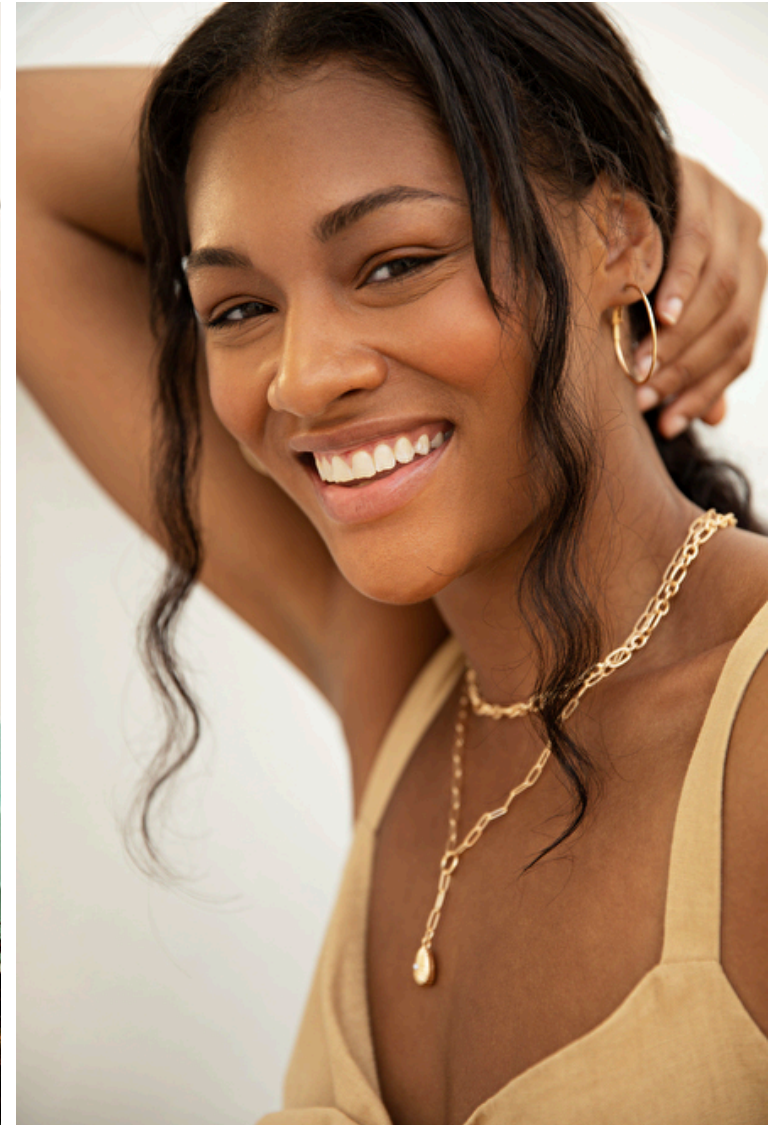

Shoes EU/US/UK 40.5 / 9.5 / 7

Eyes Brown

Hair Brown

Cup B

Select

MODEL MANAGEMENT

7250 Melrose Ave Suite 4, Los Angeles, 90046, California, United States

Phone: (213) 454-0991 Email: info.losangeles@selectmodel.com Website: <https://selectmodel.com/>