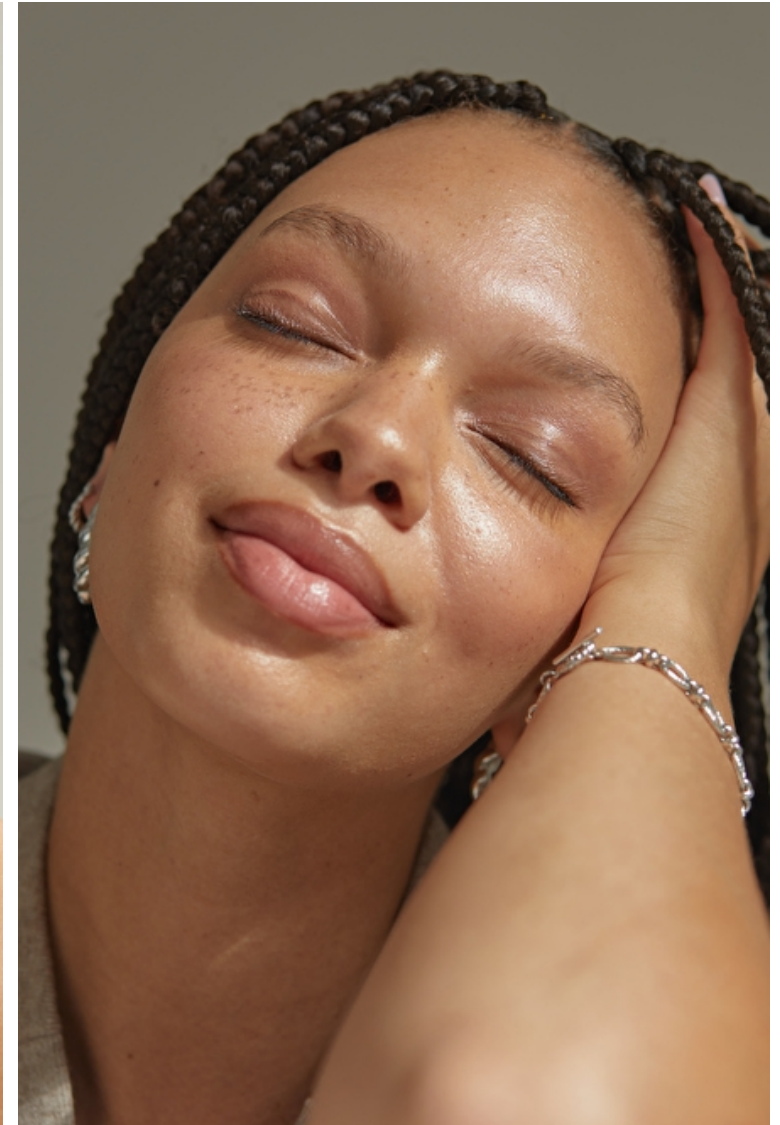

Select

MODEL MANAGEMENT

8255 Beverly Blvd suite 217, Los Angeles, 90048, California, United States

Phone: (213) 454-0991 Email: info.losangeles@selectmodel.com Website: <https://selectmodel.com/>

Gabrielle Ofuya

Height 170cm / 5' 7.0"

Size EU/US 40 / 10

Bust 81cm / 32"

Waist 74cm / 29"

Hips 99cm / 39"

Shoes EU/US/UK 39 / 8 / 6

Eyes Brown

Hair Dark brown

Cup F