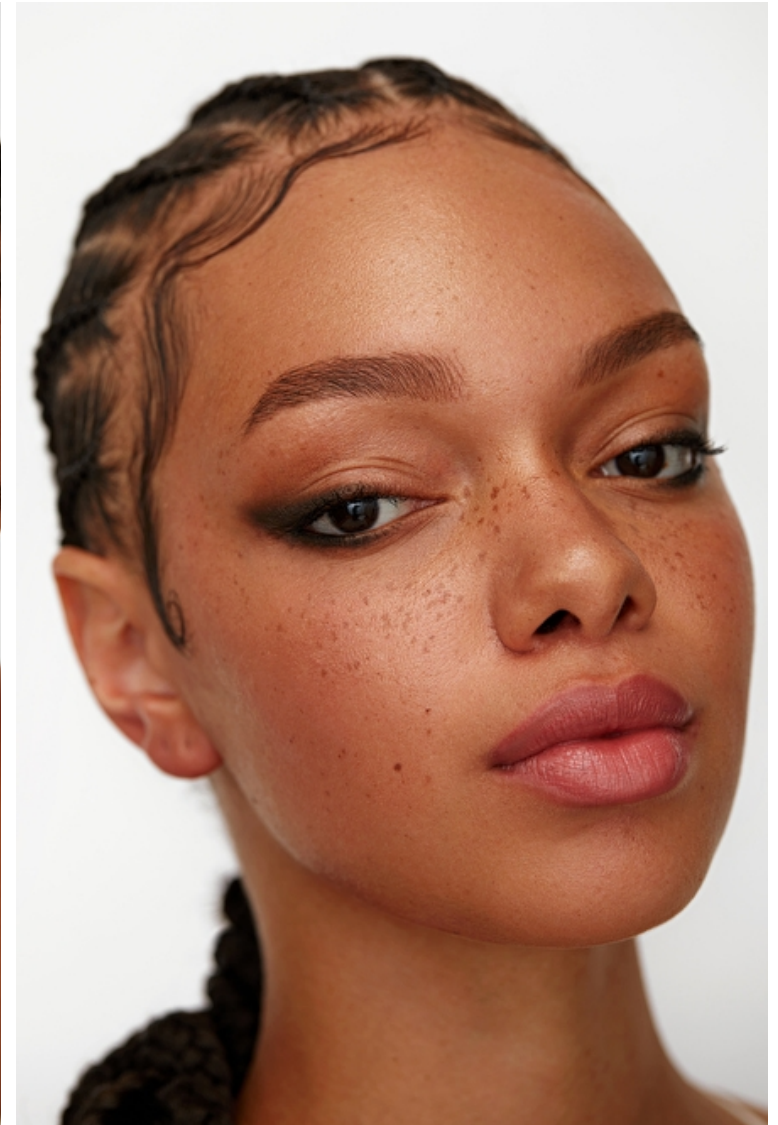

Gabrielle Ofuya

Height 170cm / 5' 7.0"

Size EU/US 40 / 10

Bust 81cm / 32"

Waist 74cm / 29"

Hips 99cm / 39"

Shoes EU/US/UK 39 / 8 / 6

Eyes Brown

Hair Dark brown

Cup F