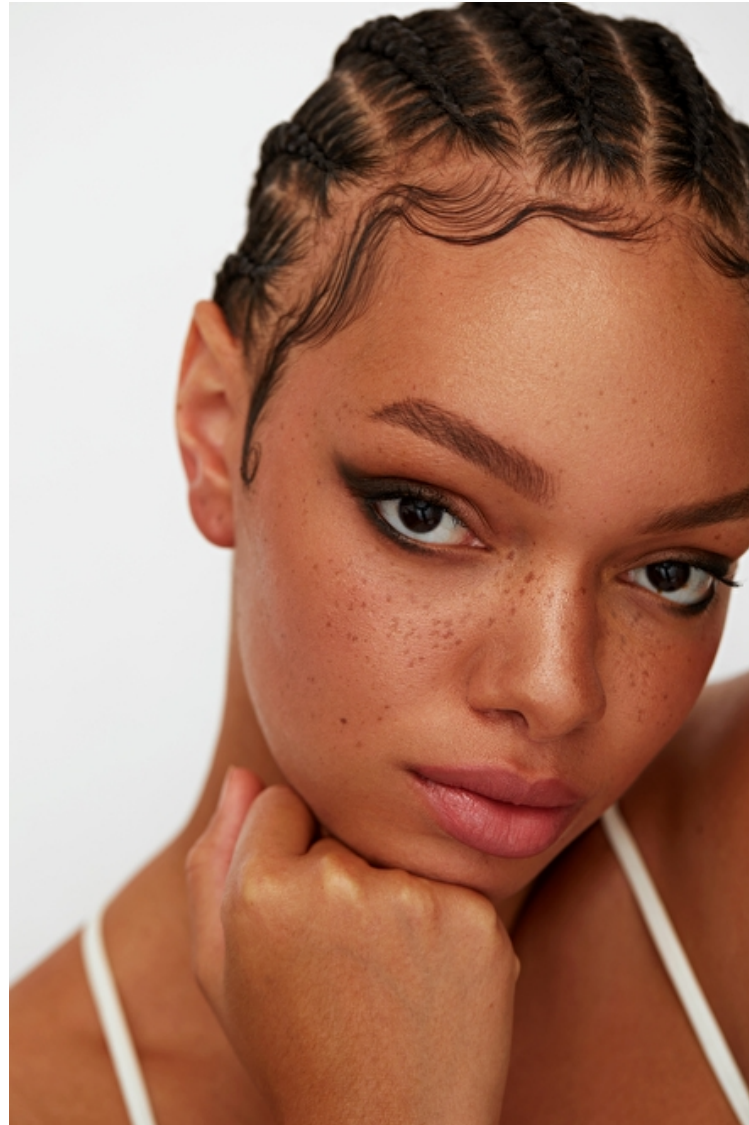

Gabrielle Ofuya

Height 170cm / 5' 7.0"

Size EU/US 40 / 10

Bust 81cm / 32"

Waist 74cm / 29"

Hips 99cm / 39"

Shoes EU/US/UK 39 / 8 / 6

Eyes Brown

Hair Dark brown

Cup F