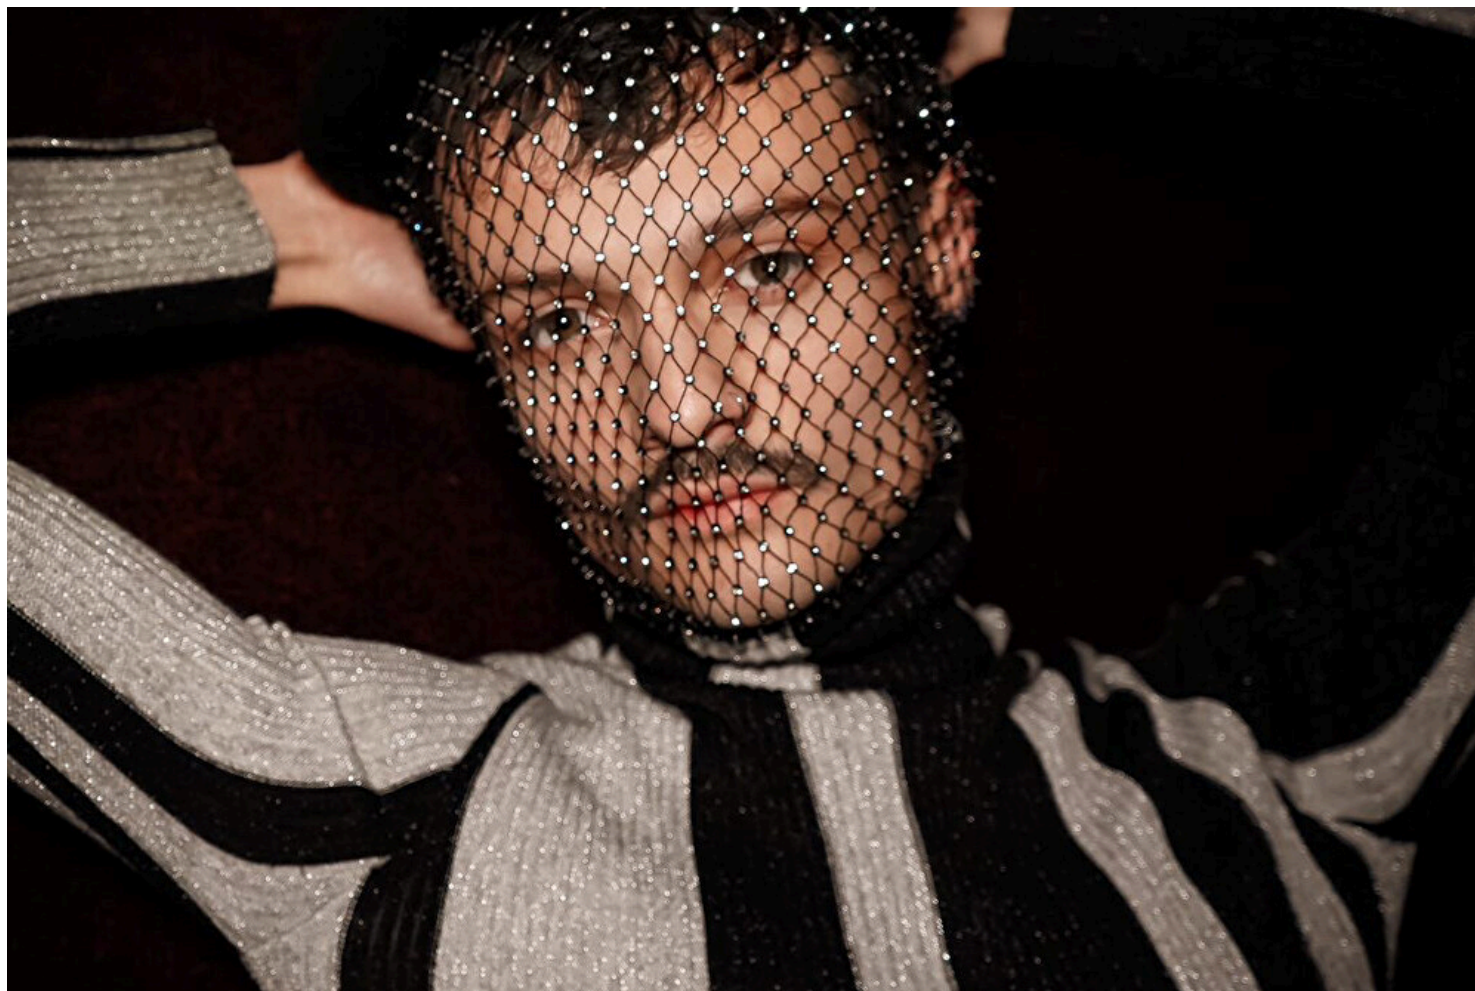

Garrison Briggs DJ | Detroit

Height 183cm / 6' 0.0"

Waist 69cm / 27"

Shoes EU/US/UK 40 / 9 / 7

Eyes Hazel

Hair Brown

Inseam 74cm / 29"

Neck 30cm / 12"

Location Detroit