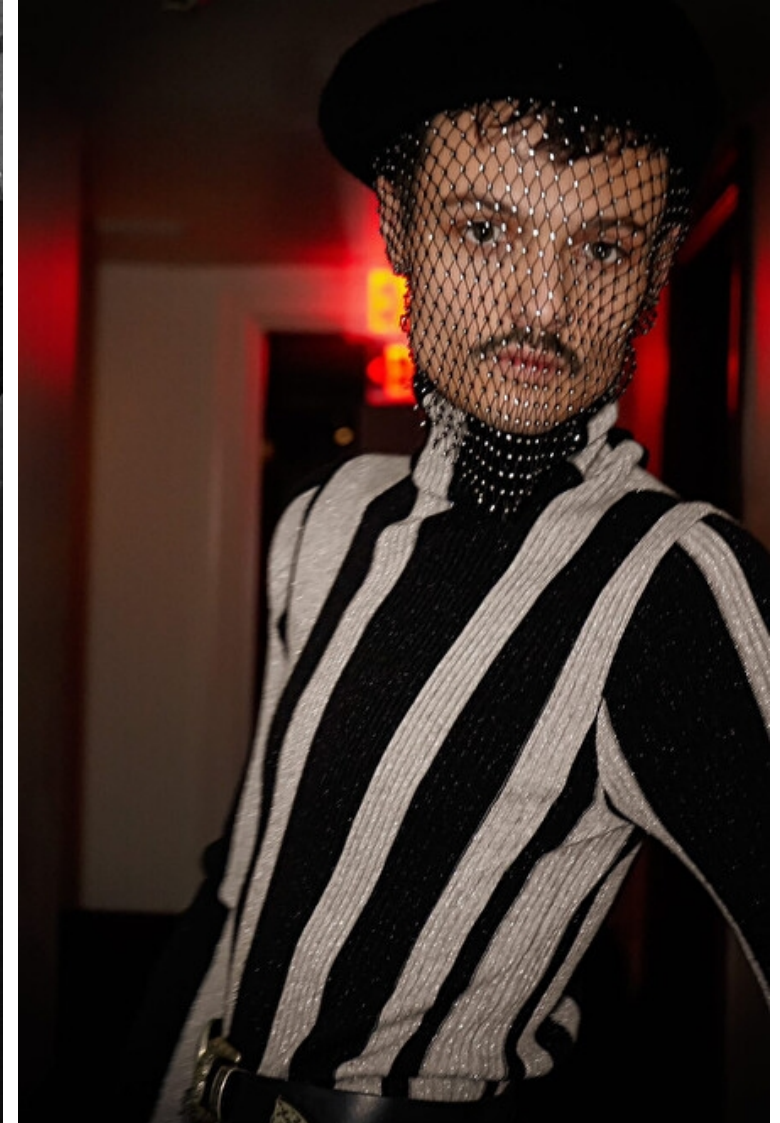

Garrison Briggs DJ | Detroit

Height 183cm / 6' 0.0"

Waist 69cm / 27"

Shoes EU/US/UK 40 / 9 / 7

Eyes Hazel

Hair Brown

Inseam 74cm / 29"

Neck 30cm / 12"

Location Detroit