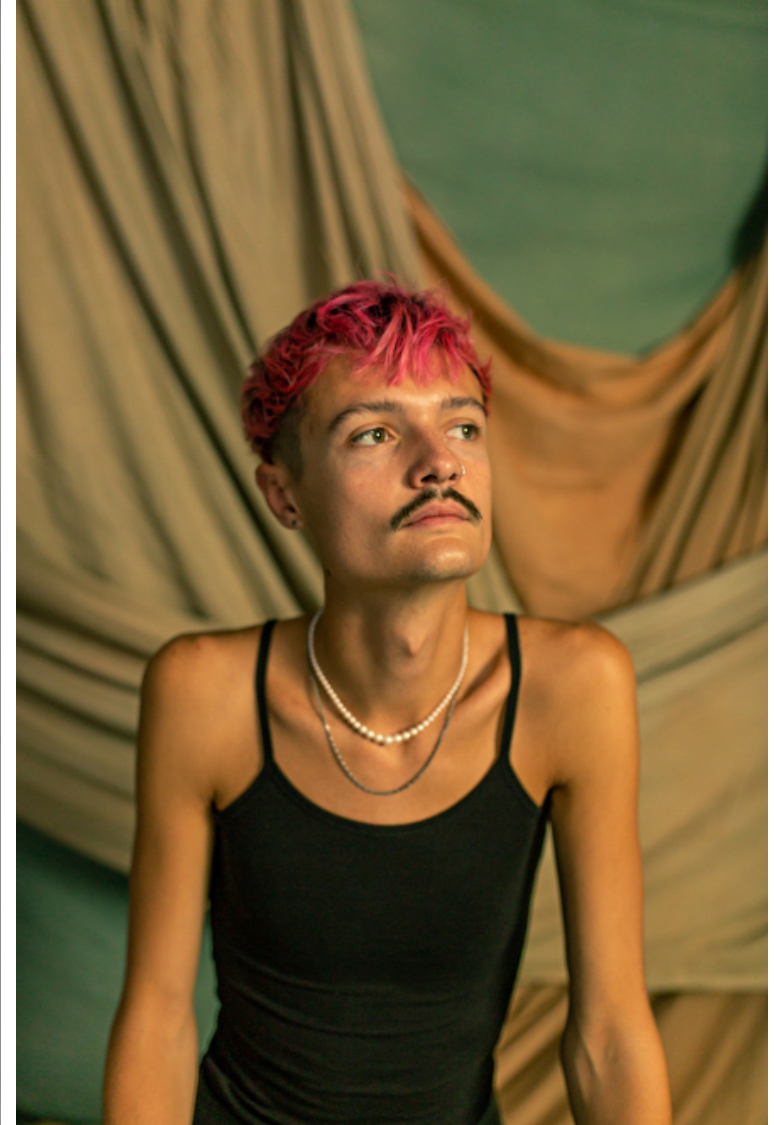

Select

MODEL MANAGEMENT

7250 Melrose Ave Suite 4, Los Angeles, 90046, California, United States
Phone: (213) 454-0991 **Email:** info.losangeles@selectmodel.com **Website:** <https://selectmodel.com/>

Garrison Briggs DJ | Detroit

Height 183cm / 6' 0.0"

Waist 69cm / 27"

Shoes EU/US/UK 40 / 9 / 7

Eyes Hazel

Hair Brown

Inseam 74cm / 29"

Neck 30cm / 12"

Location Detroit