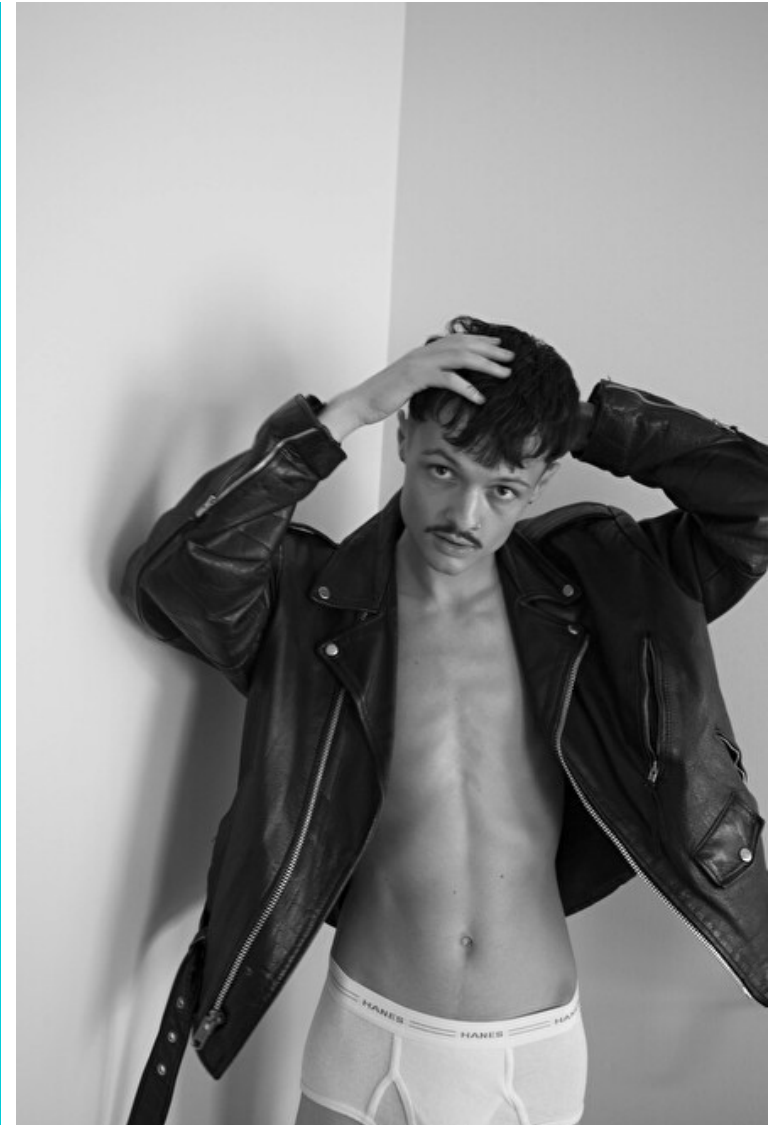

Select

MODEL MANAGEMENT

7250 Melrose Ave Suite 4, Los Angeles, 90046, California, United States

Phone: (213) 454-0991 Email: info.losangeles@selectmodel.com Website: <https://selectmodel.com/>

Garrison Briggs DJ | Detroit

Height 183cm / 6' 0.0"

Waist 69cm / 27"

Shoes EU/US/UK 40 / 9 / 7

Eyes Hazel

Hair Brown

Inseam 74cm / 29"

Neck 30cm / 12"

Location Detroit