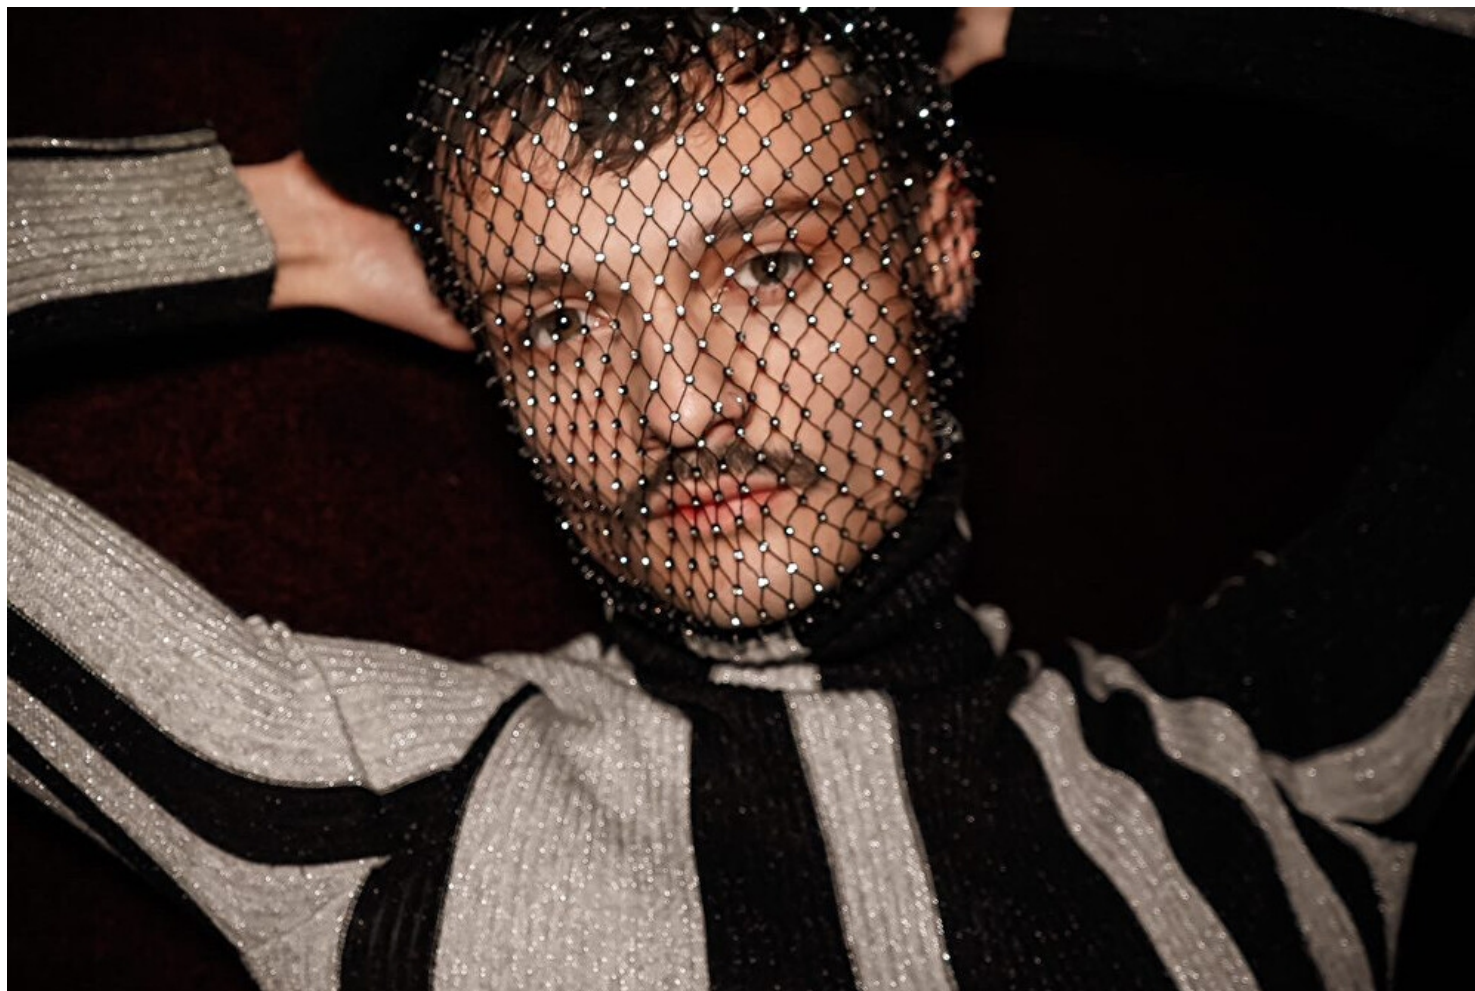

Garrison Briggs DJ | Detroit

Height 183cm / 6' 0.0"

Waist 69cm / 27"

Shoes EU/US/UK 40 / 9 / 7

Eyes Hazel

Hair Brown

Inseam 74cm / 29"

Neck 30cm / 12"

Location Detroit