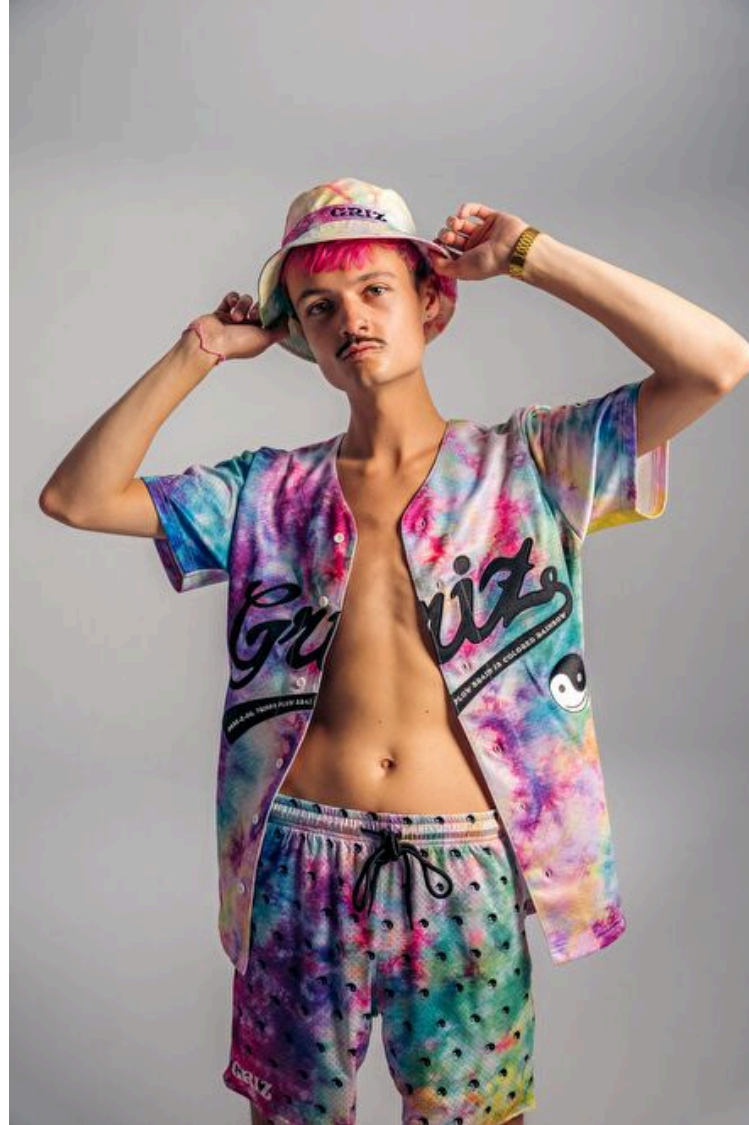

Select

MODEL MANAGEMENT

7250 Melrose Ave Suite 4, Los Angeles, 90046, California, United States
Phone: (213) 454-0991 **Email:** info.losangeles@selectmodel.com **Website:** <https://selectmodel.com/>

Garrison Briggs DJ | Detroit

Height 183cm / 6' 0.0"

Waist 69cm / 27"

Shoes EU/US/UK 40 / 9 / 7

Eyes Hazel

Hair Brown

Inseam 74cm / 29"

Neck 30cm / 12"

Location Detroit