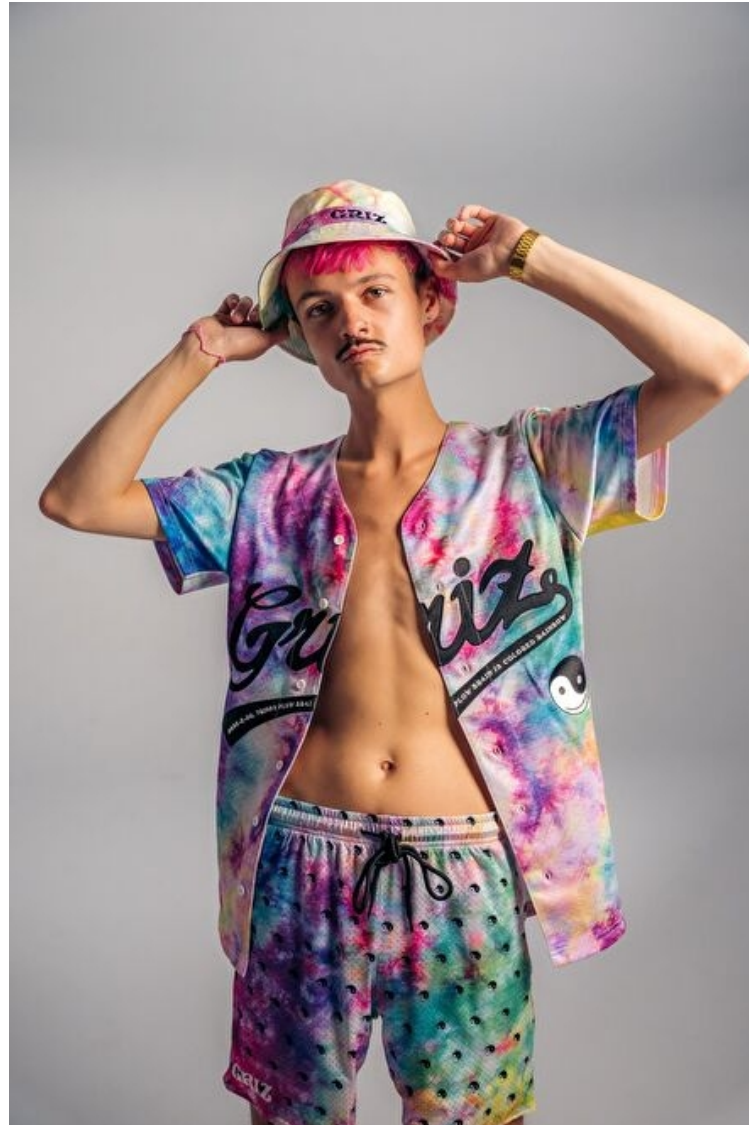

Garrison Briggs DJ | Detroit

Height 183cm / 6' 0.0"

Waist 69cm / 27"

Shoes EU/US/UK 40 / 9 / 7

Eyes Hazel

Hair Brown

Inseam 74cm / 29"

Neck 30cm / 12"

Location Detroit