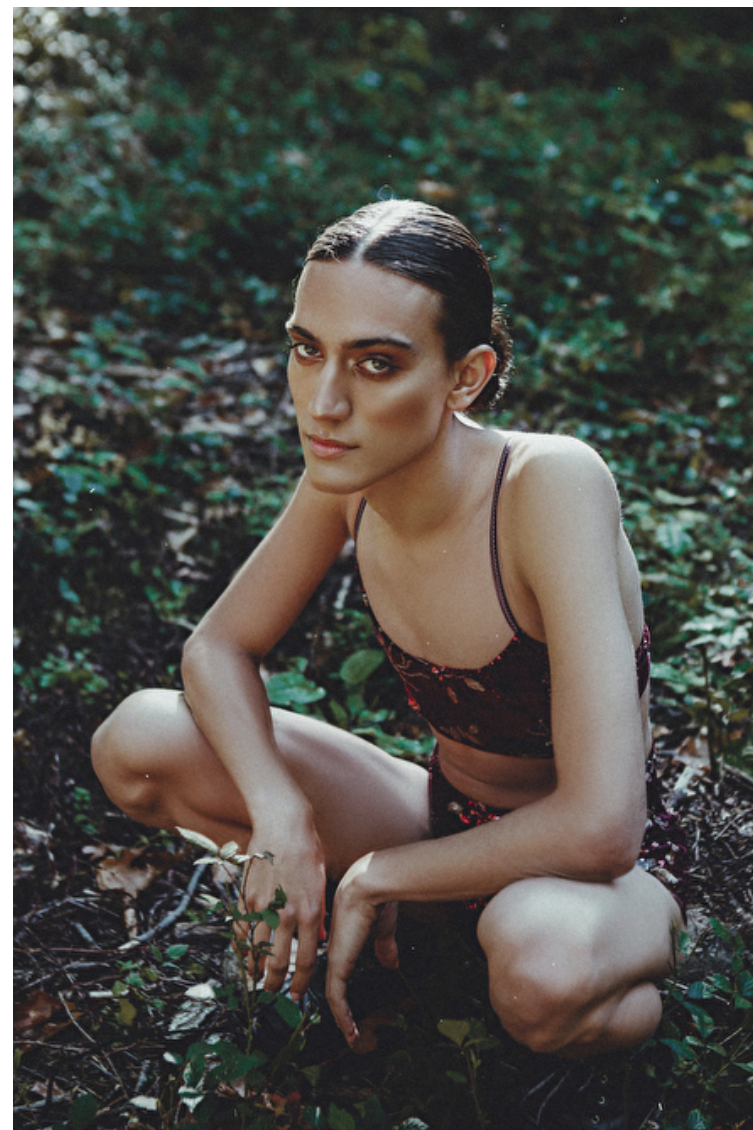

Height 175cm / 5' 9.0"

Waist 65cm / 25.5"

Hips 81cm / 32"

Shoes EU/US/UK 40 / 9 / 7

Eyes Green

Hair Brown

Select

MODEL MANAGEMENT