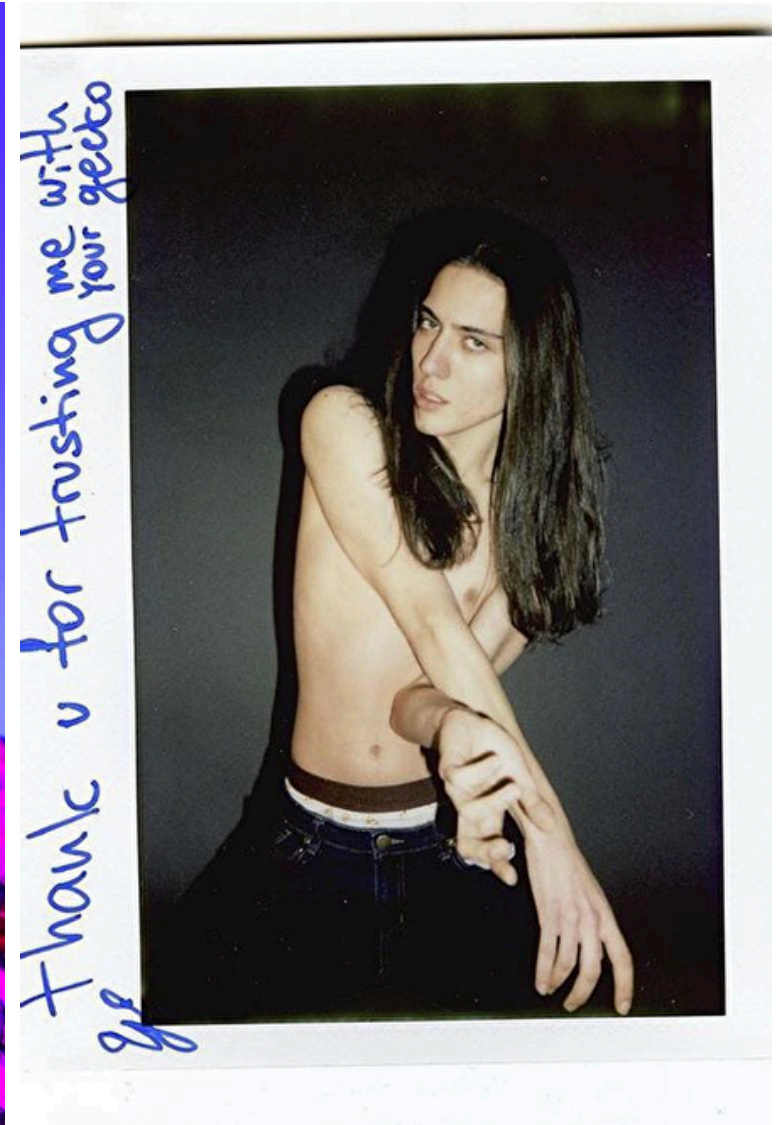

Waist 65cm / 25.5"

Hips 81cm / 32"

Shoes EU/US/UK 40 / 9 / 7

Eyes Green

Hair Brown

Select

MODEL MANAGEMENT

7250 Melrose Ave Suite 4, Los Angeles, 90046, California, United States