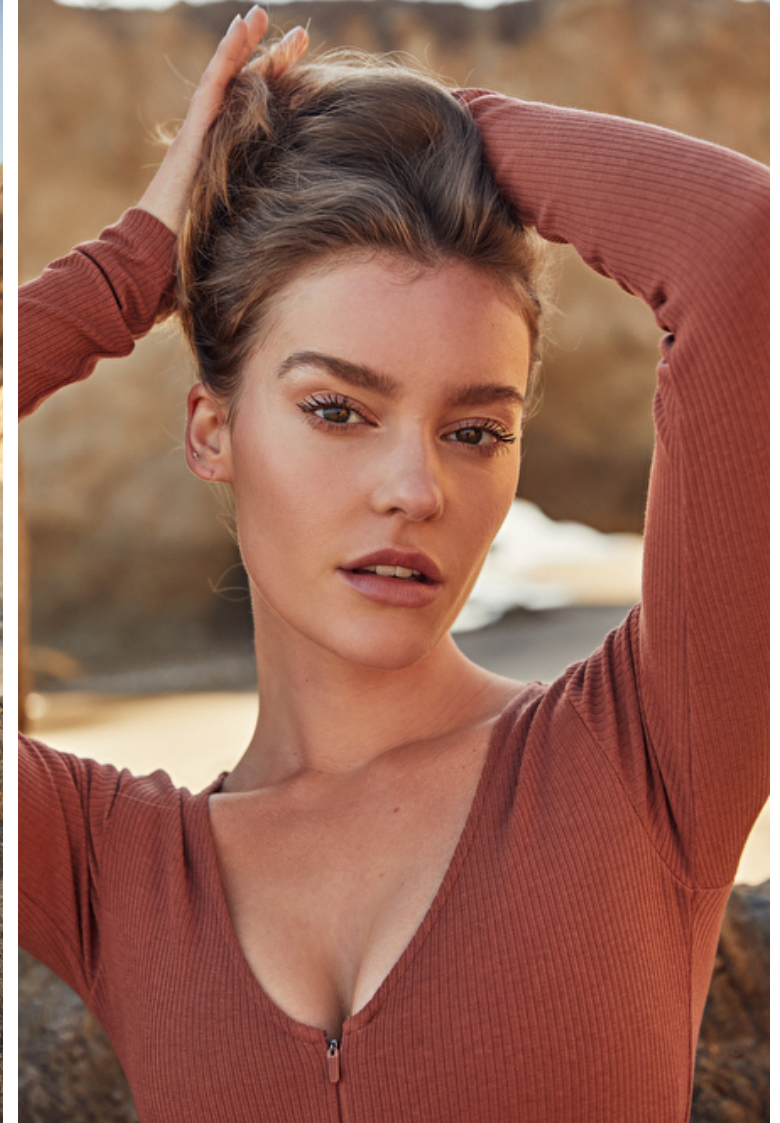

Select

MODEL MANAGEMENT

7250 Melrose Ave Suite 4, Los Angeles, 90046, California, United States

Phone: (213) 454-0991 Email: info.losangeles@selectmodel.com Website: <https://selectmodel.com/>

Georgia Gibbs

Height 175cm / 5' 9.0"

Size EU/US 32 / 2

Bust 81cm / 32"

Waist 61cm / 24"

Hips 92cm / 36"

Shoes EU/US/UK 40 / 9 / 7

Eyes Green

Hair Blond

Cup B/C