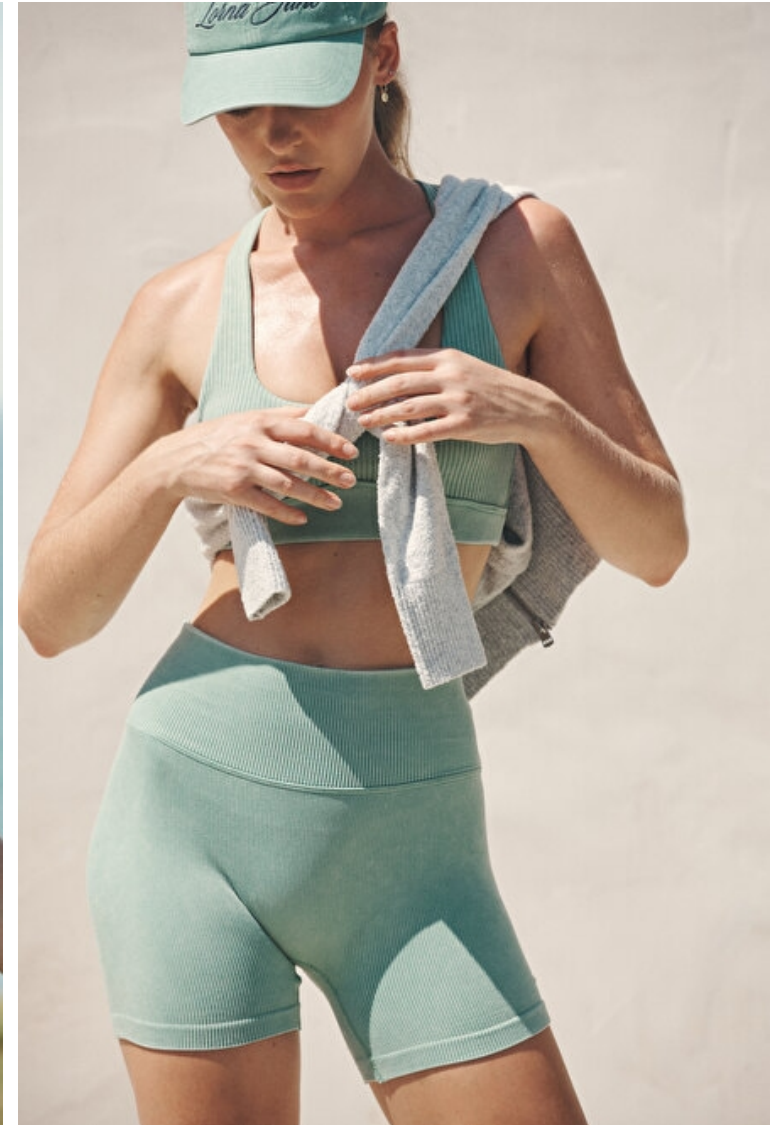

Select

MODEL MANAGEMENT

8255 Beverly Blvd suite 217, Los Angeles, 90048, California, United States

Phone: (213) 454-0991 Email: info.losangeles@selectmodel.com Website: <https://selectmodel.com/>

Georgia Gibbs

Height 175cm / 5' 9.0"

Size EU/US 32 / 2

Bust 81cm / 32"

Waist 61cm / 24"

Hips 92cm / 36"

Shoes EU/US/UK 40 / 9 / 7

Eyes Green

Hair Blond

Cup B/C