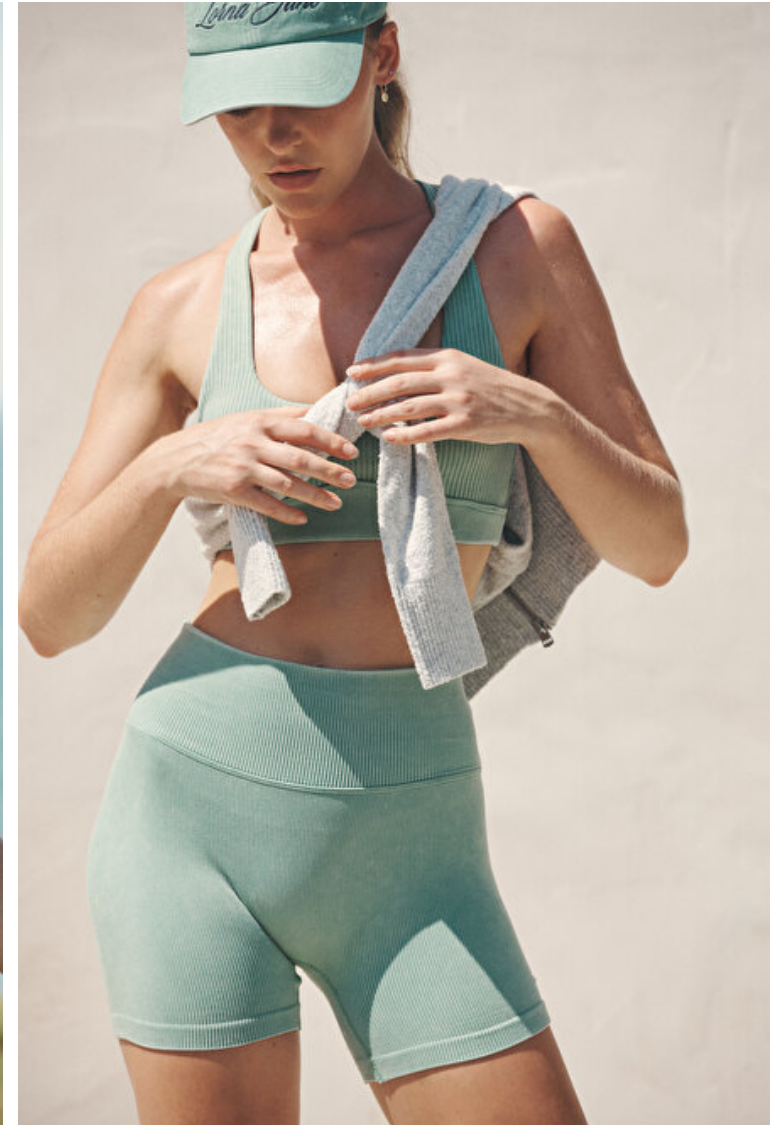

Select

MODEL MANAGEMENT

7250 Melrose Ave Suite 4, Los Angeles, 90046, California, United States

Phone: (213) 454-0991 Email: info.losangeles@selectmodel.com Website: <https://selectmodel.com/>

Georgia Gibbs

Height 175cm / 5' 9.0"

Size EU/US 32 / 2

Bust 81cm / 32"

Waist 61cm / 24"

Hips 92cm / 36"

Shoes EU/US/UK 40 / 9 / 7

Eyes Green

Hair Blond

Cup B/C