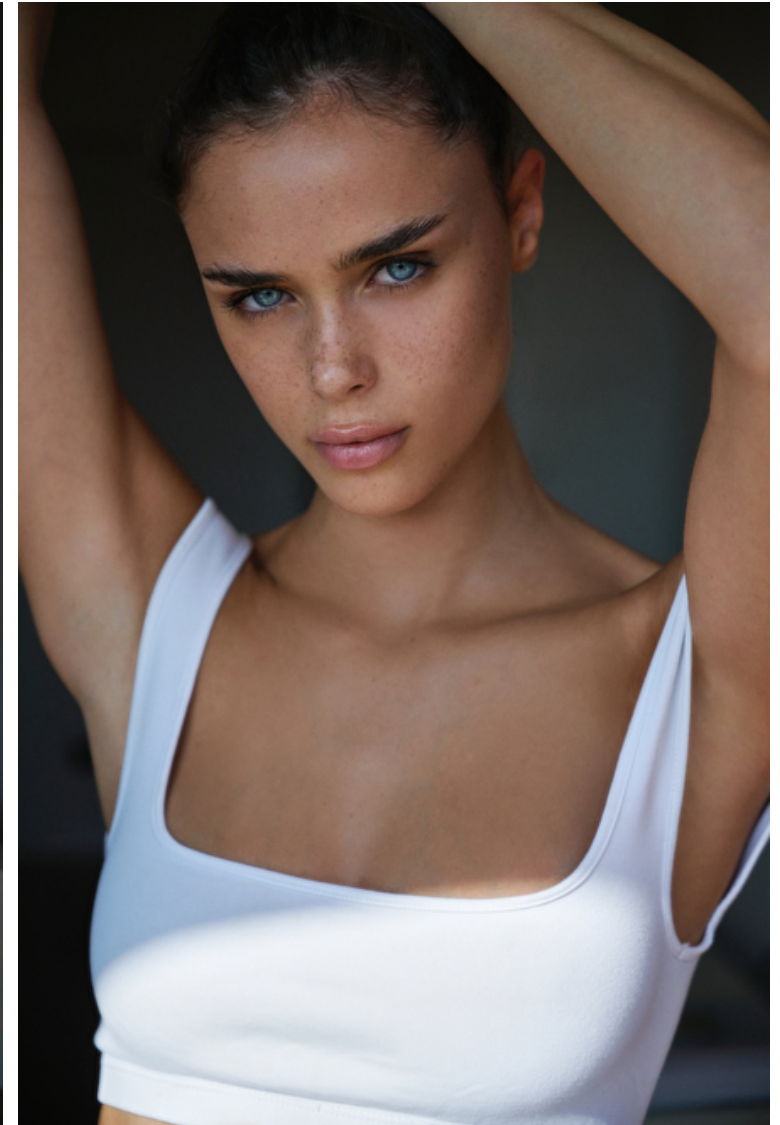

## Giulia Ciancio

Height 174cm / 5' 8.5"

Bust 83cm / 32.5"

Waist 60cm / 23.5"

Hips 88cm / 34.5"

Shoes EU/US/UK 40 / 9 / 7

Eyes Blue

Hair Brown