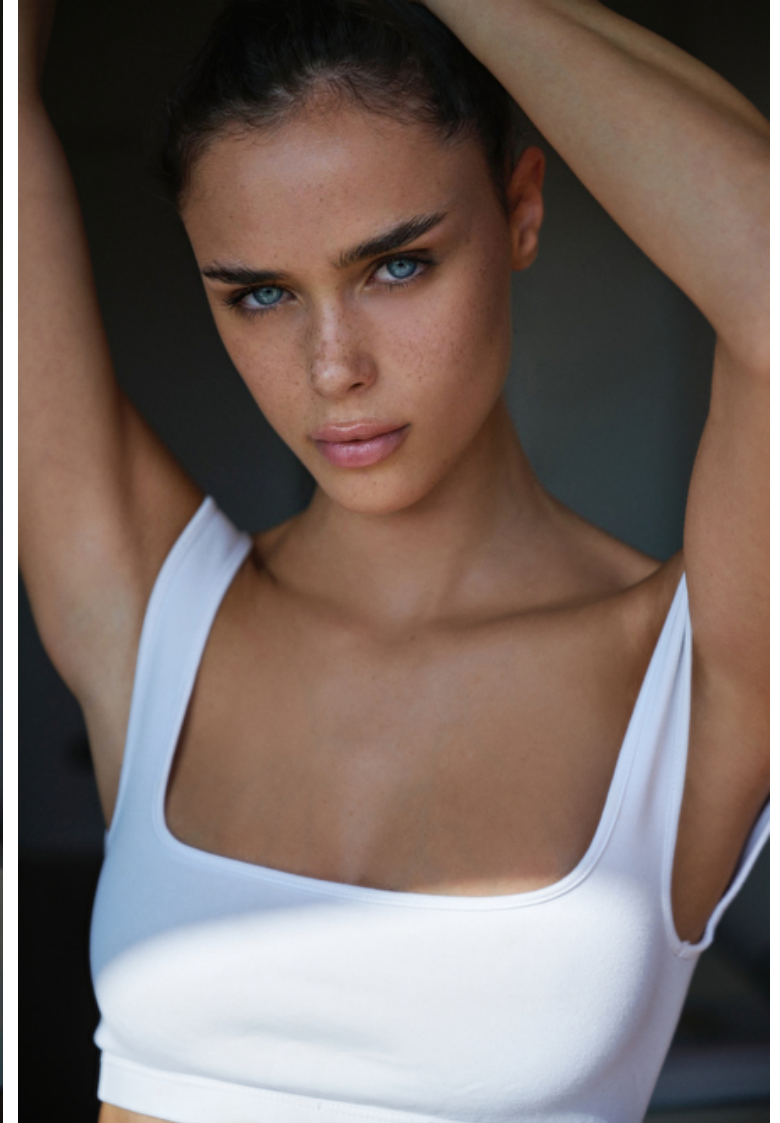

Height 174cm / 5' 8.5"

Bust 83cm / 32.5"

Waist 60cm / 23.5"

Hips 88cm / 34.5"

Shoes EU/US/UK 40 / 9 / 7

Eyes Blue

Hair Brown

Giulia Ciano

Height 174cm / 5' 8.5"

Bust 83cm / 32.5"

Waist 60cm / 23.5"

Hips 88cm / 34.5"

Shoes EU/US/UK 40 / 9 / 7

Eyes Blue

Hair Brown

Select