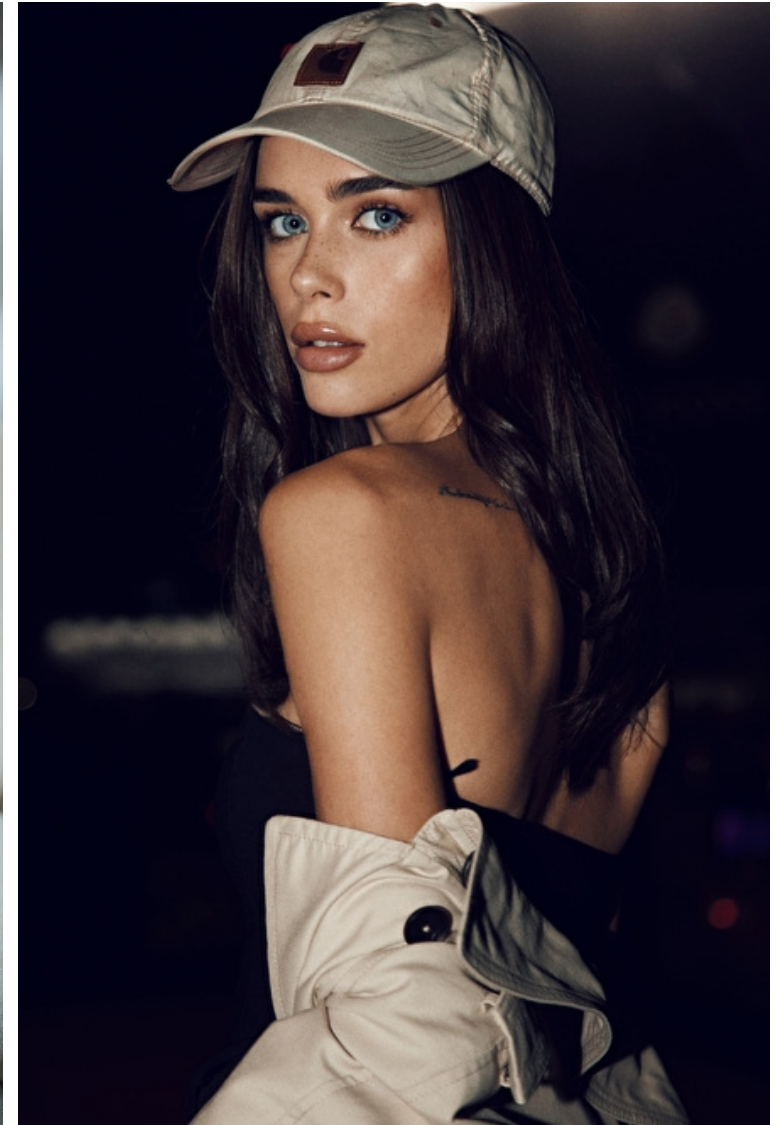

Bust 83cm / 32.5"

Waist 60cm / 23.5"

Hips 88cm / 34.5"

Shoes EU/US/UK 40 / 9 / 7

Eyes Blue

Hair Brown

Select

MODEL MANAGEMENT