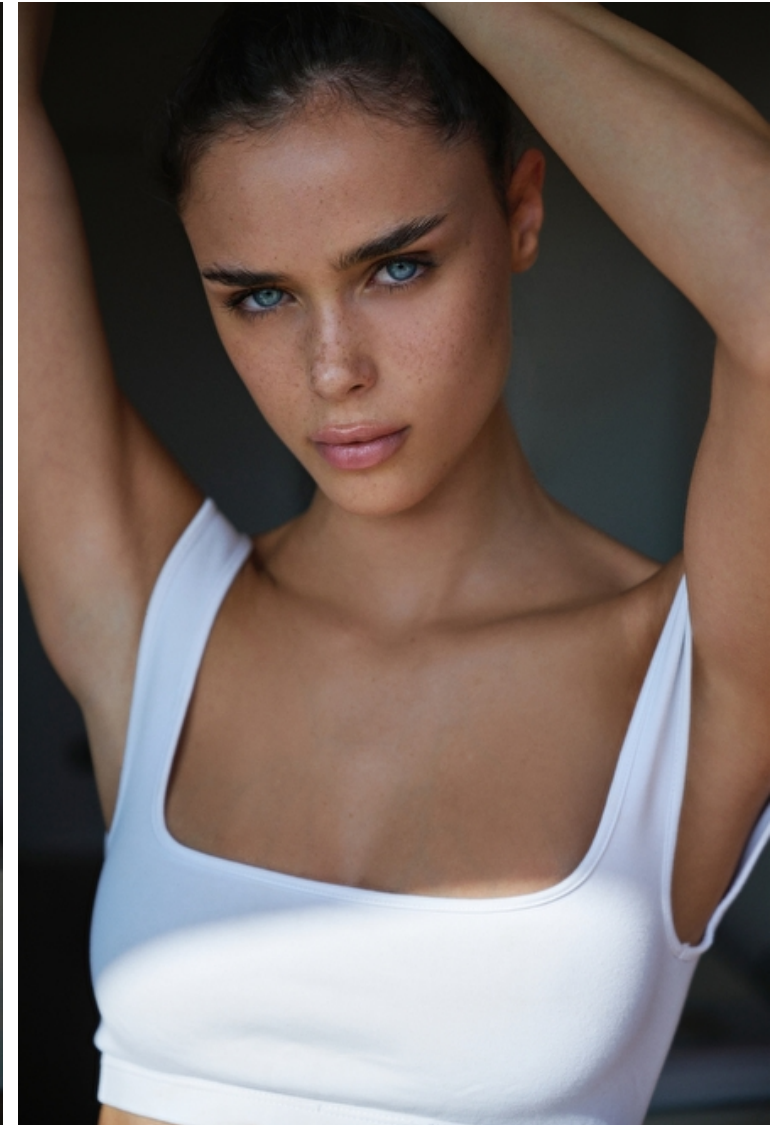

Height 174cm / 5' 8.5"

Bust 83cm / 32.5"

Waist 60cm / 23.5"

Hips 88cm / 34.5"

Shoes EU/US/UK 40 / 9 / 7

Eyes Blue

Hair Brown

Select