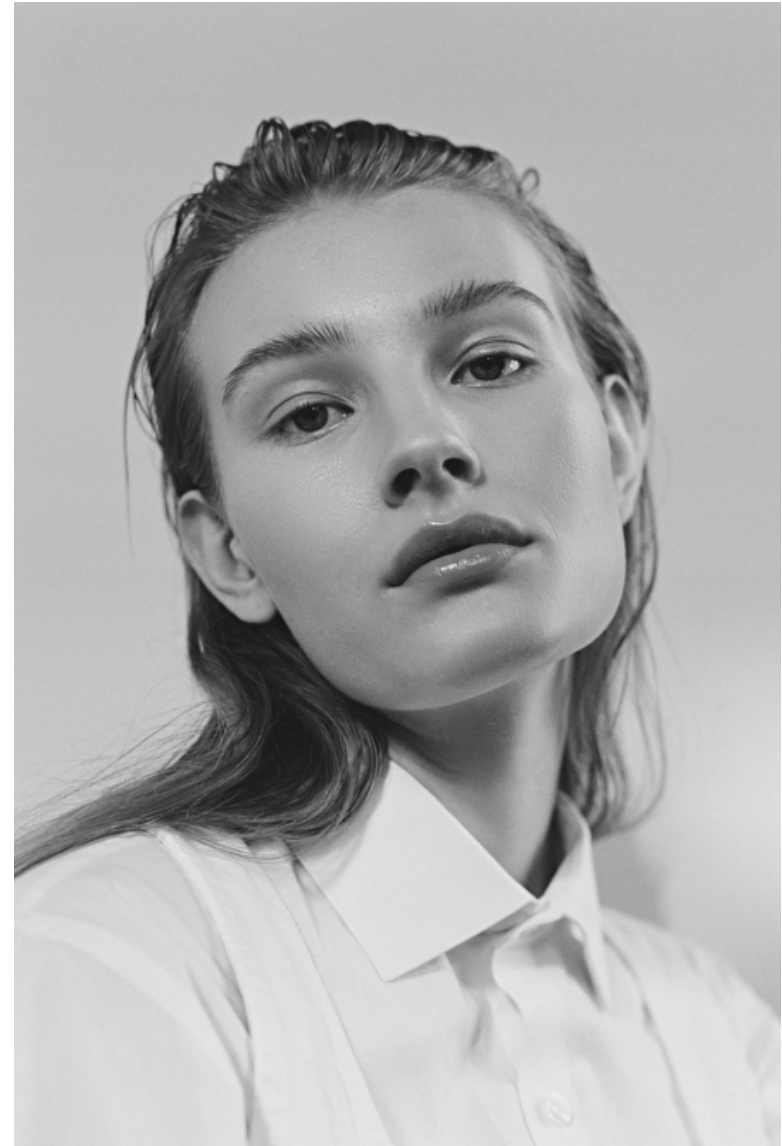

GRACE PAINTER

Height 174cm / 5' 8.5"

Bust 87cm / 34.5"

Waist 63cm / 25"

Hips 92cm / 36"

Shoes EU/US/UK 38.5 / 7.5 / 5

Eyes Blue

Hair Blond

Cup C

Location WI

GRACE PAINTER

Height 174cm / 5' 8.5"

Bust 87cm / 34.5"

Waist 63cm / 25"

Hips 92cm / 36"

Shoes EU/US/UK 38.5 / 7.5 / 5