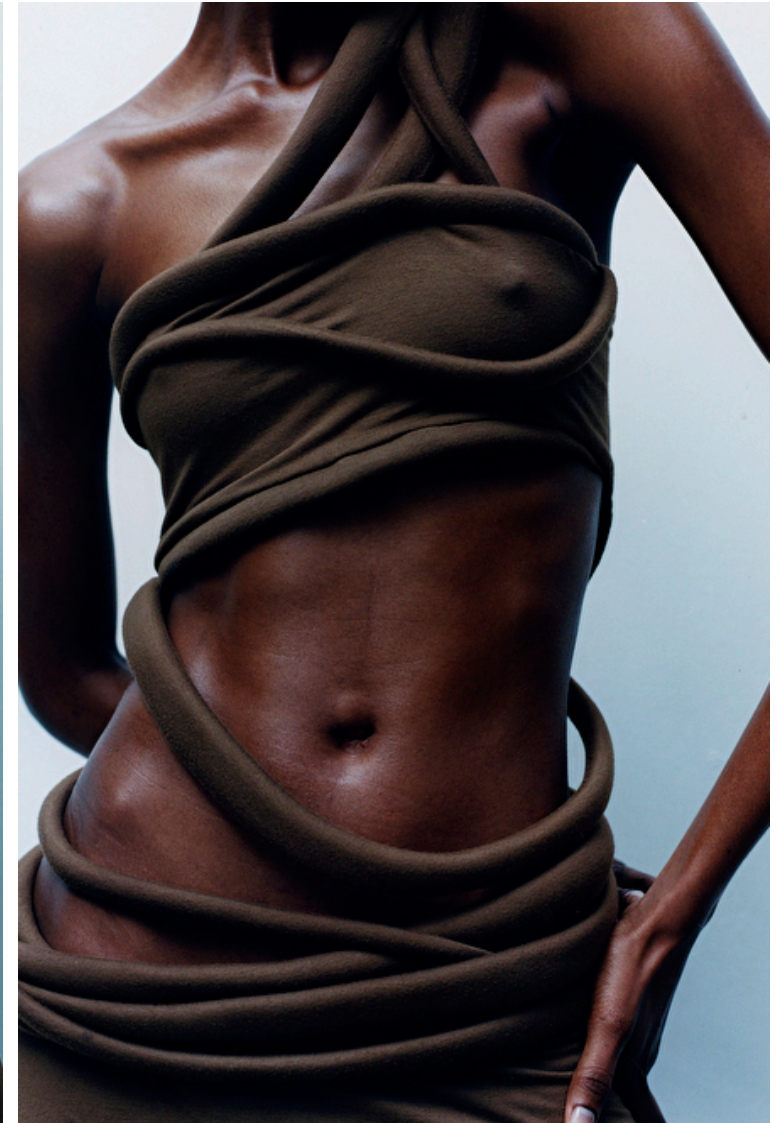

Select

MODEL MANAGEMENT

7250 Melrose Ave Suite 4, Los Angeles, 90046, California, United States

Phone: (213) 454-0991 Email: info.losangeles@selectmodel.com Website: <https://selectmodel.com/>

Grace Quaye

Height 181cm / 5' 11.5"

Bust 76cm / 30"

Waist 58cm / 23"

Hips 89cm / 35"

Shoes EU/US/UK 42 / 10.5 / 9

Eyes Brown

Hair Black

Location London, UK