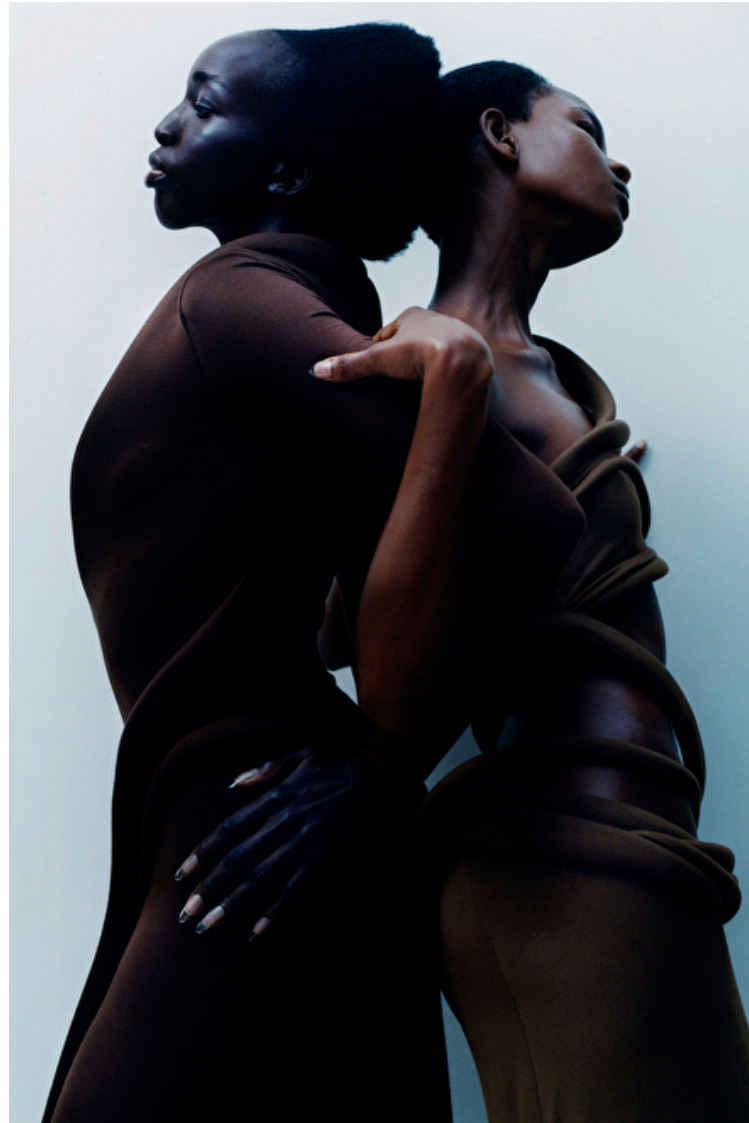

Select

MODEL MANAGEMENT

7250 Melrose Ave Suite 4, Los Angeles, 90046, California, United States

Phone: (213) 454-0991 Email: info.losangeles@selectmodel.com Website: <https://selectmodel.com/>

Grace Quaye

Height 181cm / 5' 11.5"

Bust 76cm / 30"

Waist 58cm / 23"

Hips 89cm / 35"

Shoes EU/US/UK 42 / 10.5 / 9

Eyes Brown

Hair Black

Location London, UK