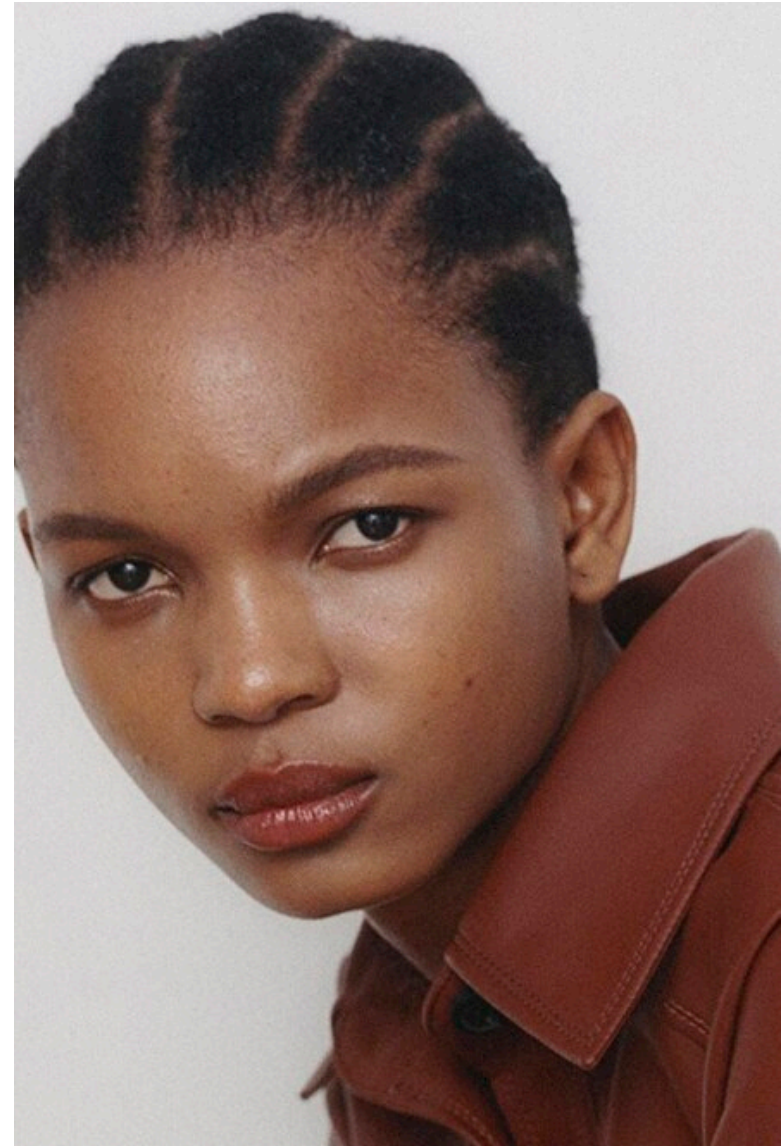

Grace Quaye

Height 181cm / 5' 11.5"

Bust 76cm / 30"

Waist 58cm / 23"

Hips 89cm / 35"

Shoes EU/US/UK 42 / 10.5 / 9

Eyes Brown

Hair Black

Location London, UK