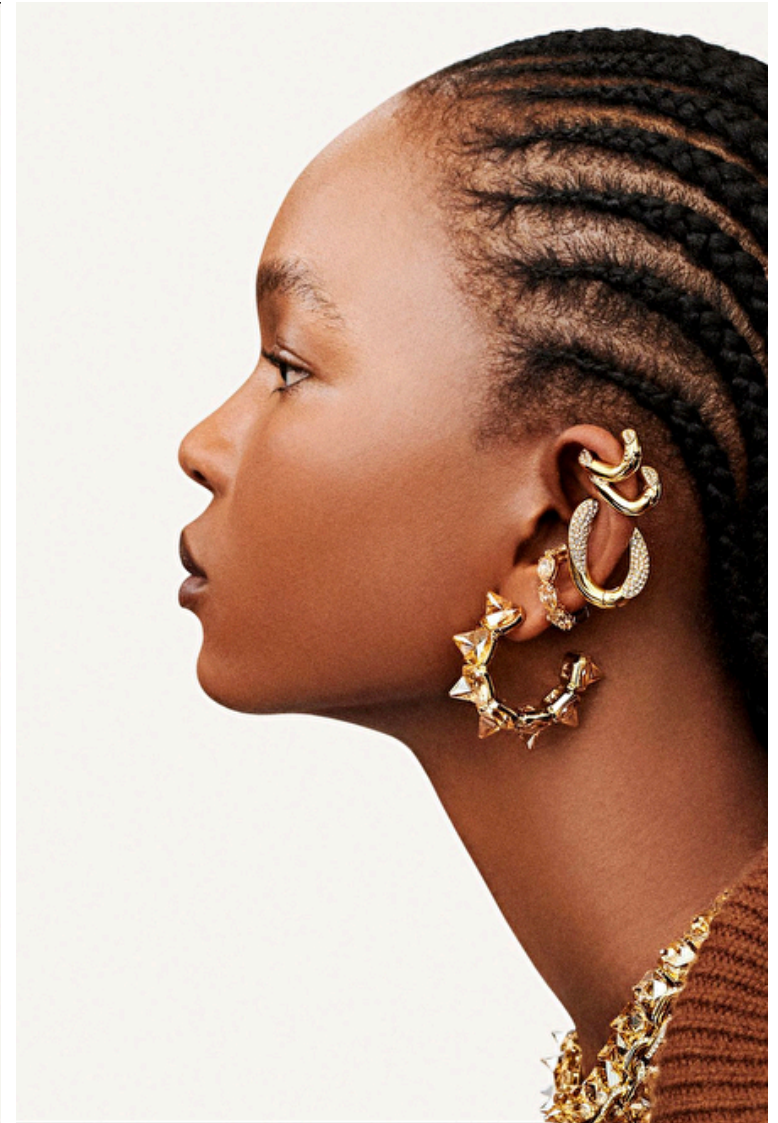

Vegan leather blazer by Matériel at Browns Fashion, Bra by Le Kasha,
Trousers by Phillipa K, Necklace by Faris, Ring + bag by Ferian

Select

MODEL MANAGEMENT

7250 Melrose Ave Suite 4, Los Angeles, 90046, California, United States

Phone: (213) 454-0991 Email: info.losangeles@selectmodel.com Website: <https://selectmodel.com/>

Grace Quaye

Height 181cm / 5' 11.5"

Bust 76cm / 30"

Waist 58cm / 23"

Hips 89cm / 35"

Shoes EU/US/UK 42 / 10.5 / 9

Eyes Brown

Hair Black

Location London, UK