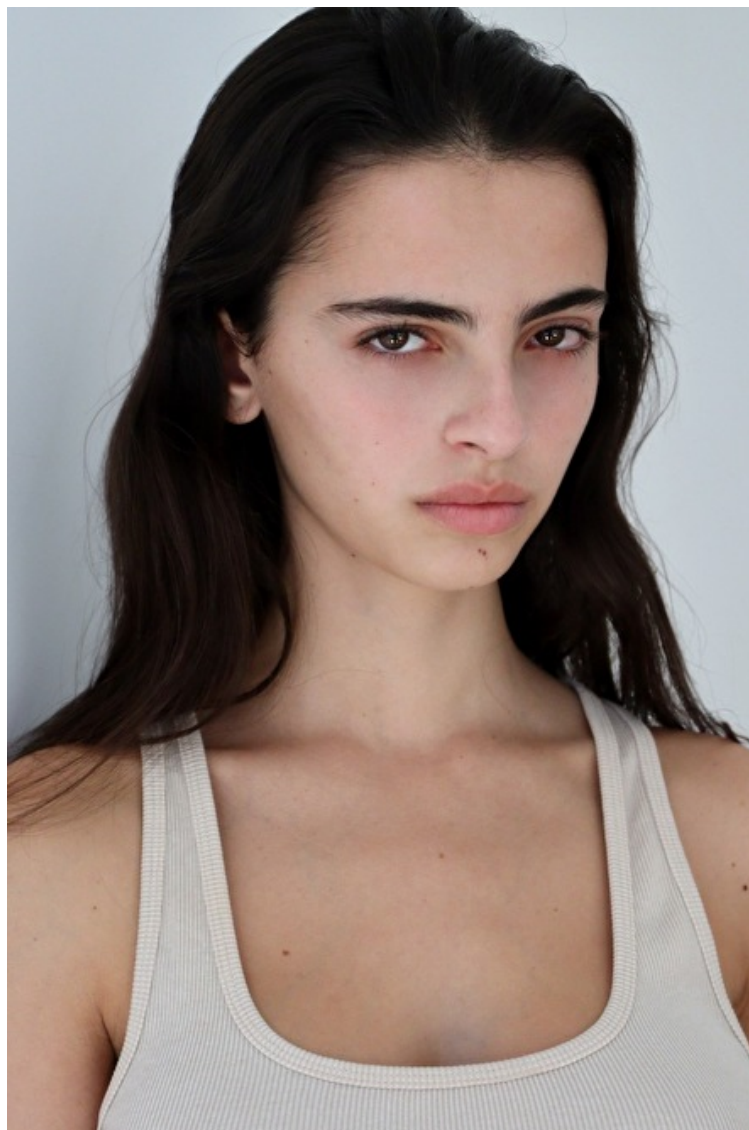

Bust 81cm / 32"

Waist 63cm / 25"

Hips 96cm / 38"

Shoes EU/US/UK 39 / 8 / 6

Eyes Brown

Hair Brown

Cup B

Select