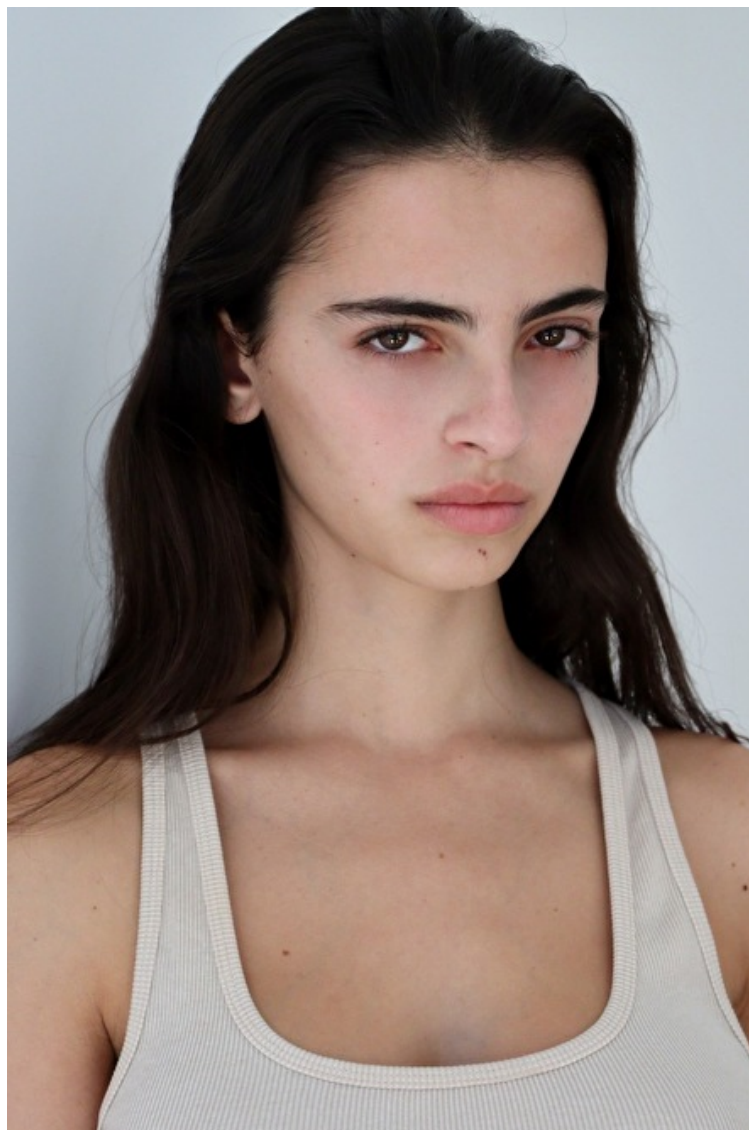

Select

MODEL MANAGEMENT

7250 Melrose Ave Suite 4, Los Angeles, 90046, California, United States

Phone: (213) 454-0991 Email: info.losangeles@selectmodel.com Website: <https://selectmodel.com/>

Greta

Height 175cm / 5' 9.0"

Bust 76cm / 30"

Waist 60cm / 23.5"

Hips 89cm / 35"

Shoes EU/US/UK 39 / 8 / 6

Eyes Brown

Hair Brown

Cup B