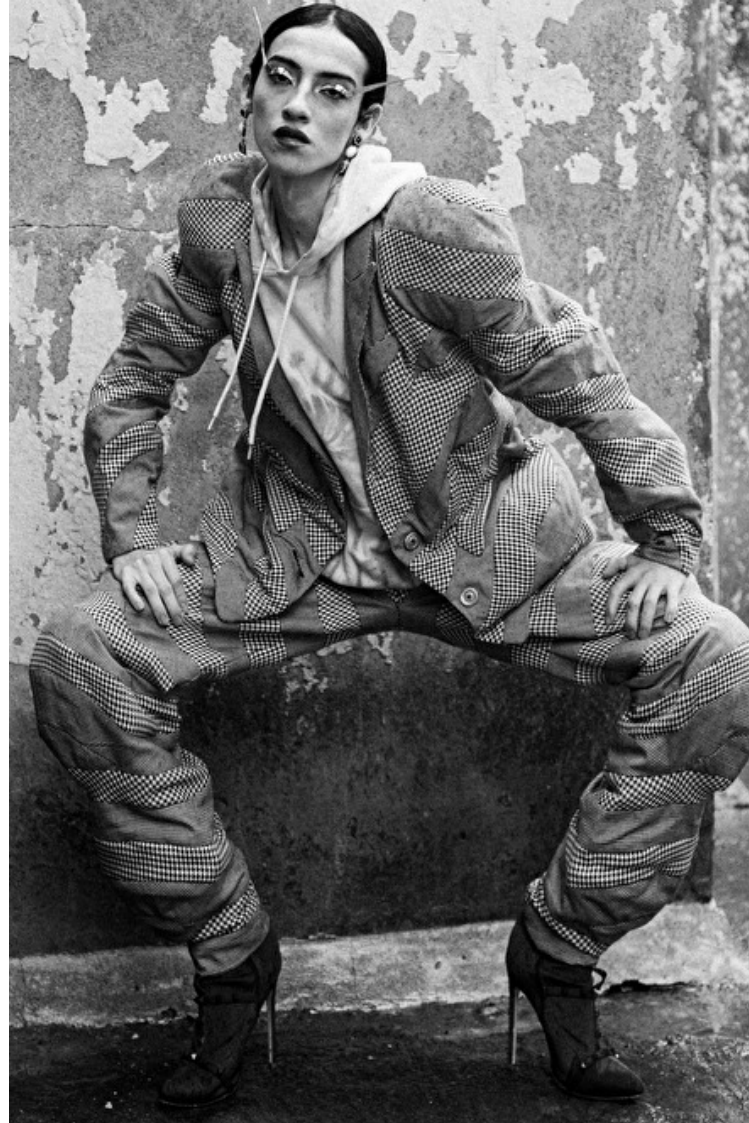

Bust/Chest 80cm / 31.5"

Waist 70cm / 27.5"

Hips 87cm / 34.5"

Shoes EU/US/UK 39 / 8 / 6

Eyes Brown

Hair Dark brown

Hadassah Tirosch

Height 180cm / 5' 11.0"