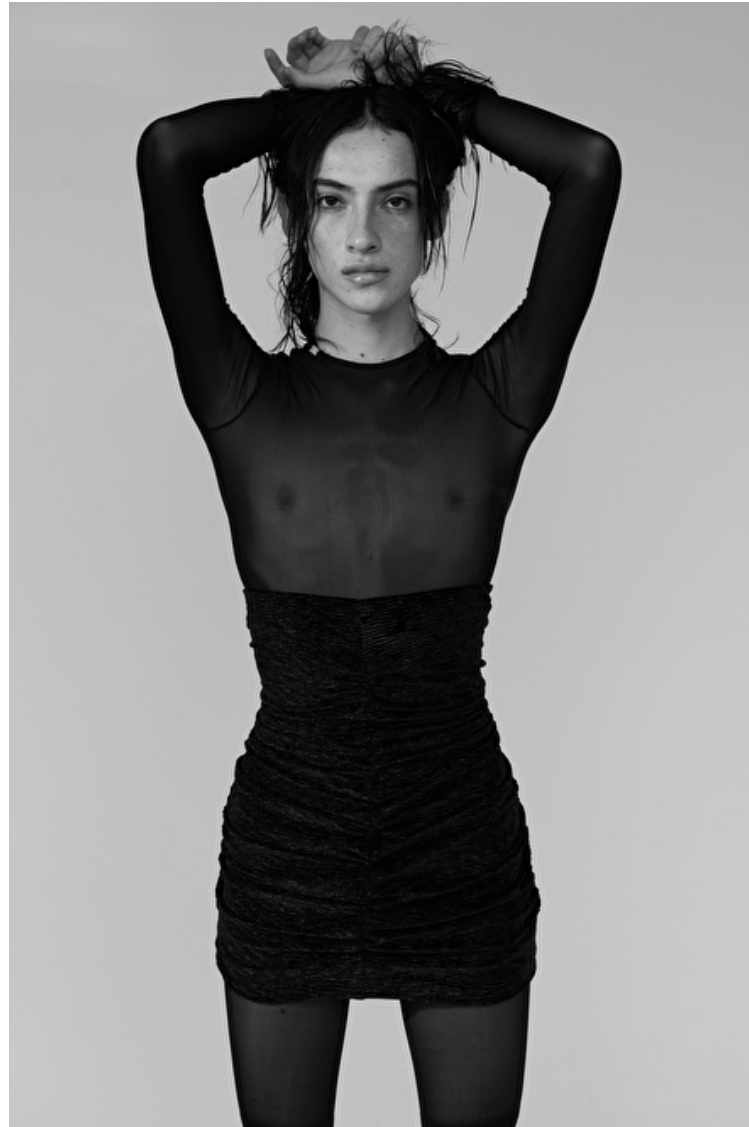

Bust/Chest 80cm / 31.5"

Waist 70cm / 27.5"

Hips 87cm / 34.5"

Shoes EU/US/UK 39 / 8 / 6

Eyes Brown

Hair Dark brown

Select

MODEL MANAGEMENT