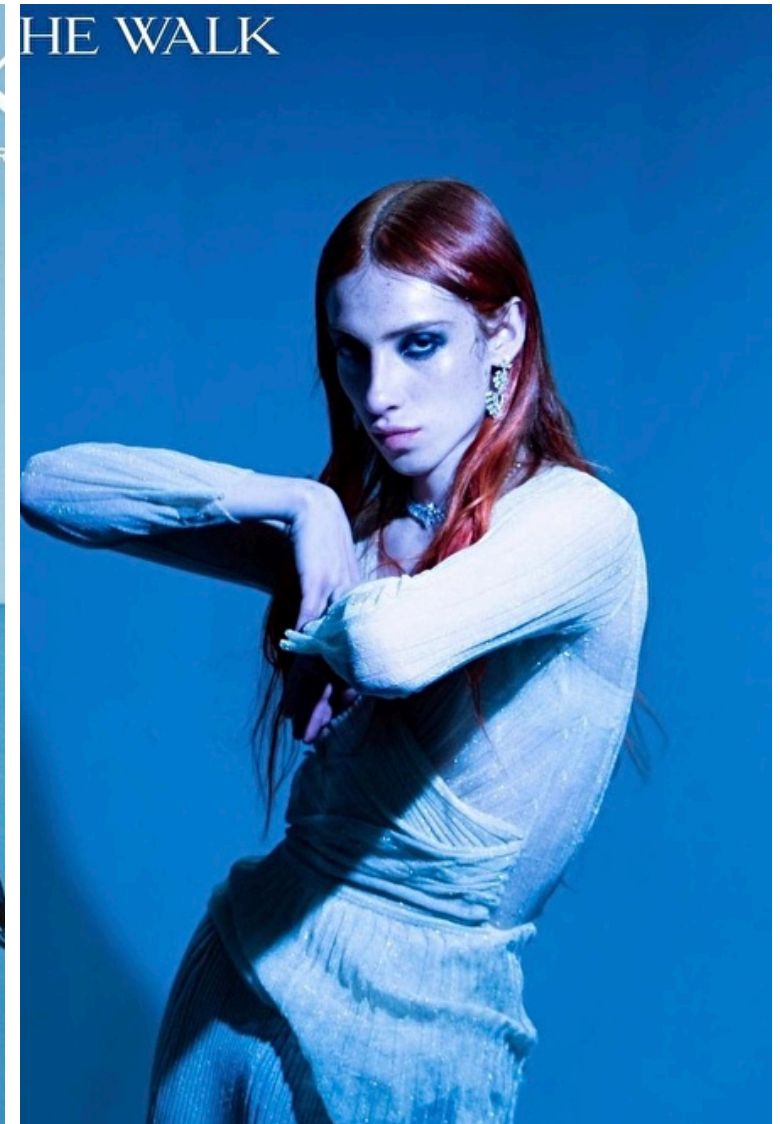

Bust/Chest 80cm / 31.5"

Waist 70cm / 27.5"

Hips 87cm / 34.5"

Shoes EU/US/UK 39 / 8 / 6

Eyes Brown

Hair Dark brown

Select

MODEL MANAGEMENT