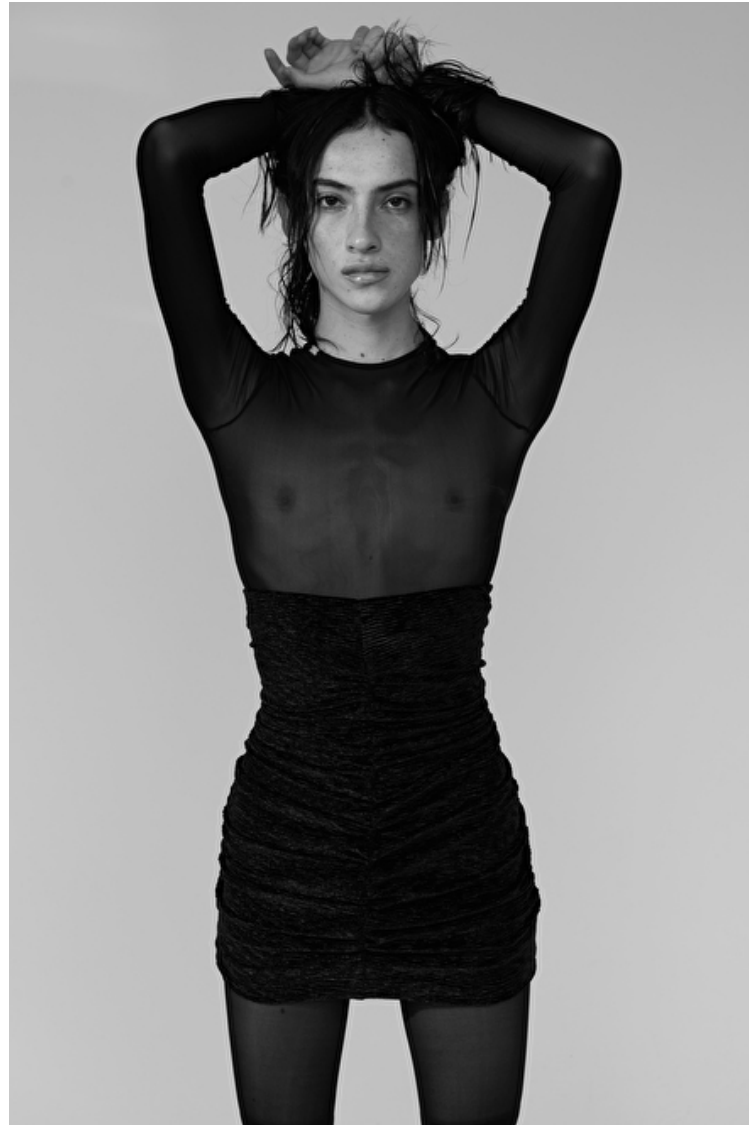

Bust/Chest 80cm / 31.5"

Waist 70cm / 27.5"

Hips 87cm / 34.5"

Shoes EU/US/UK 39 / 8 / 6

Eyes Brown

Hair Dark brown

Select

MODEL MANAGEMENT