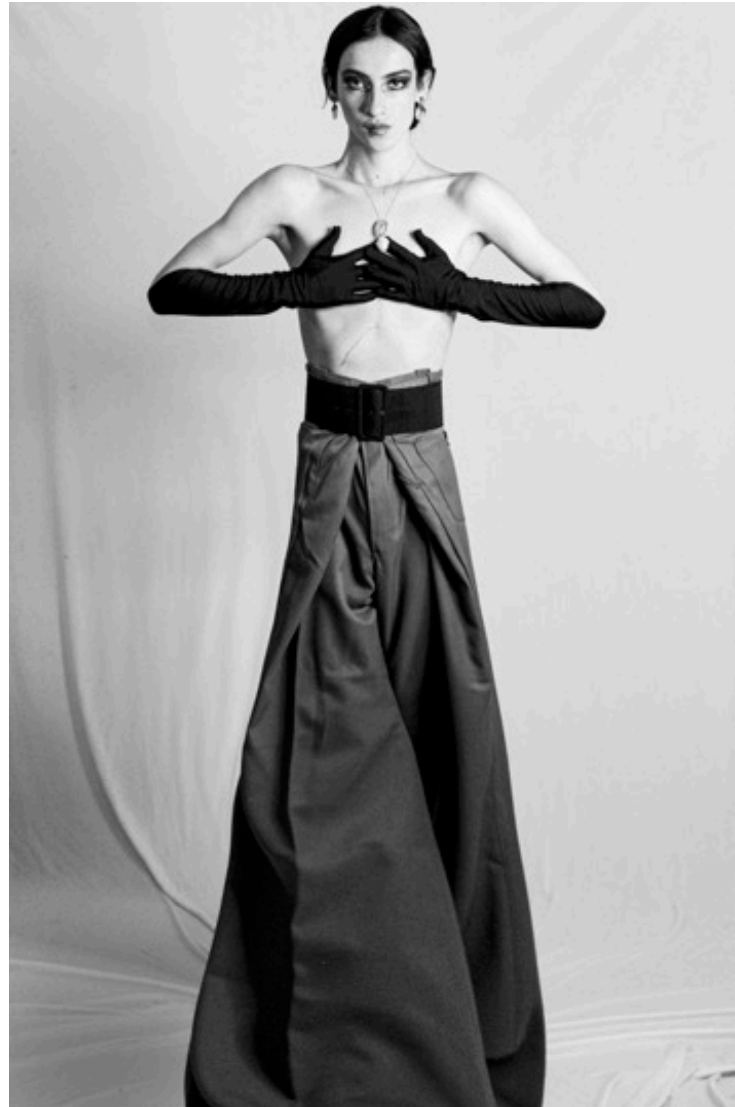

Height 180cm / 5' 11.0"

Bust/Chest 80cm / 31.5"

Waist 70cm / 27.5"

Hips 87cm / 34.5"

Shoes EU/US/UK 39 / 8 / 6

Eyes Brown

Hair Dark brown

Hadassah Tirosch