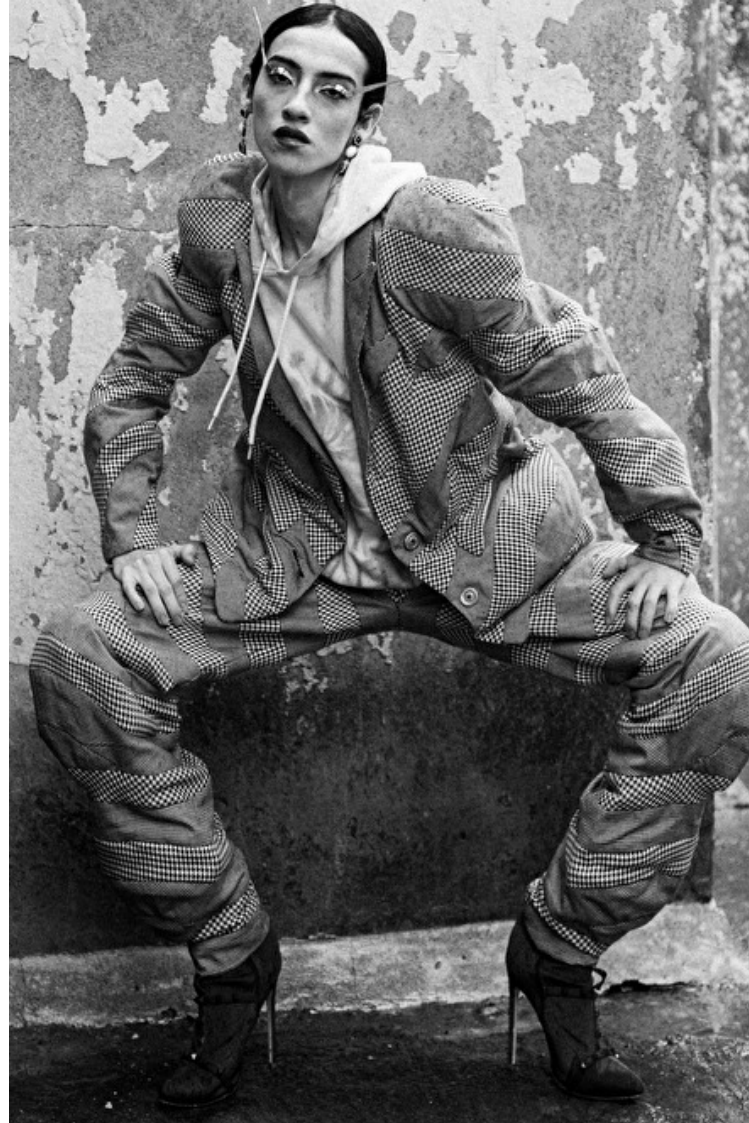

Bust/Chest 80cm / 31.5"

Waist 70cm / 27.5"

Hips 87cm / 34.5"

Shoes EU/US/UK 39 / 8 / 6

Eyes Brown

Hair Dark brown

Select

MODEL MANAGEMENT